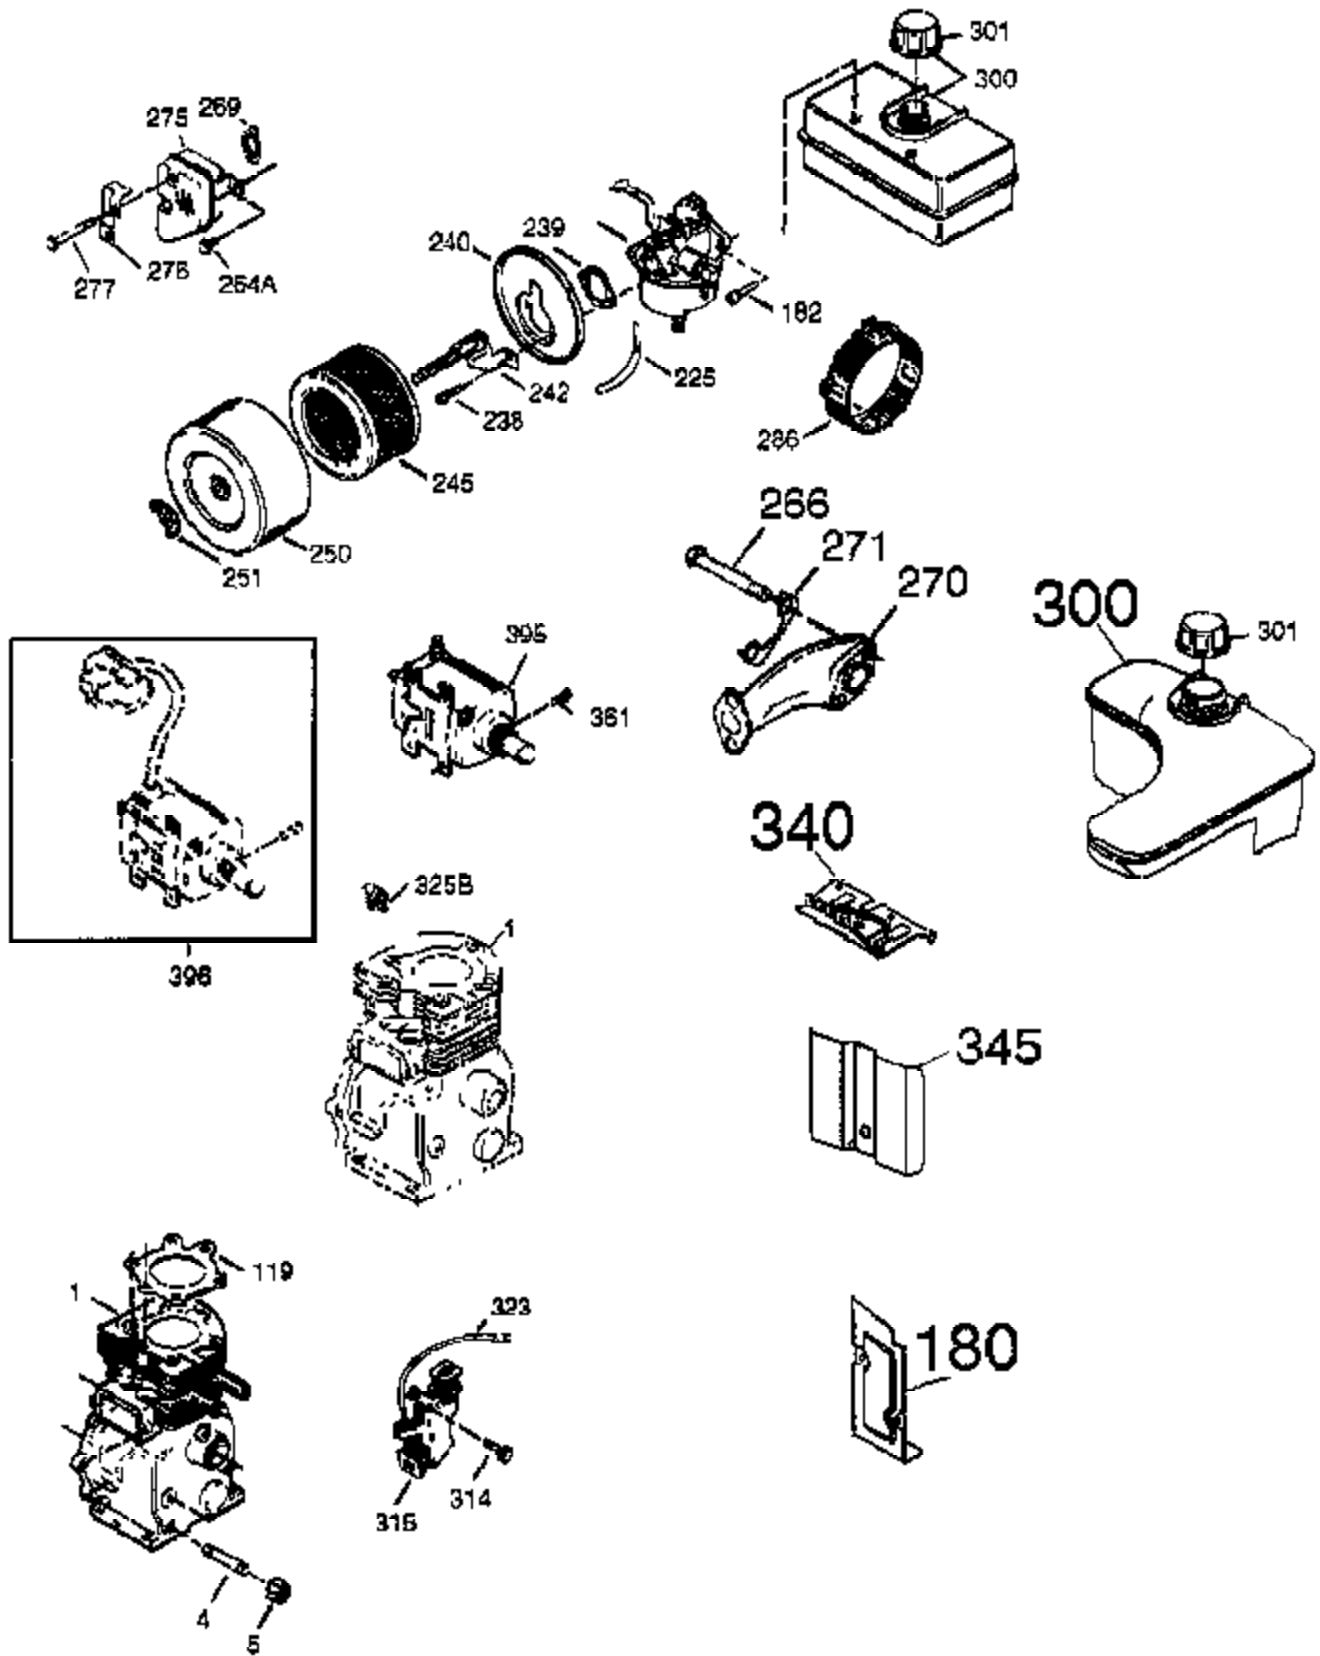

Ref #	Part Number	Qty	Description
400	36947B	1	*Gasket Set (Incl. items marked PK in notes) Incl. part #'s 27272A (1),27896A (2), 33263 (1), 33515A (1), 3426 5 (1), 35317 (1), 35683 (1), 35762 (2), 35952 (1), 36333 (1), 36352 (1),3 6358 (1), 36930 (1), 36932 (1), 36942 (1)
420	730226A	1	SAE 5W30 4-Cycle Engine Oil (Quart)