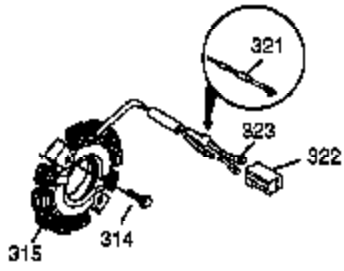

Ref #	Part Number	Qty	Description
261	650738	1	Screw, 1/4-20 x 5/8"
262	29747B	2	Screw, T-40, 5/16-24 x 21/32"
264A	30063	1	Screw, T-30, 1/4-20 x 1/2"
265	37086	1	Cylinder Head Cover
266	650876	2	Screw, 5/16-18 x 1-9/32"
269	35762	2	* Exhaust Gasket
270	37263	1	Manifold
270A	35829A	1	Exhaust Port Liner
271	35293	1	Locking Plate (Manifold)
275	37264	1	Muffler
276	35348	1	Locking Plate
277	650877	2	Screw, 5/16-18 x 4-1/2"
279	650821	5	Screw, 10-32 x 1/2"
280A	37106	1	Radiation Heat Shield
280	37265	1	Heat Shield
285	35985B	1	Starter Cup
287	29752	4	Nut & Lock Washer, 1/4-28
290	30962	1	Fuel Line
291A	29774	1	Fuel Line
292	26460	4	Fuel Line Clamp
295	35857	1	Fuel Shut Off Valve (Incl. 292)
298	650665	2	Screw, 1/4-15 x 3/4"
300	37099	1	Fuel Tank (Incl. 292 & 301)
301	36246	1	Fuel Cap
305	35574	1	Oil Fill Tube
307	35499	1	"O" Ring
308	35539	1	Fill Tube Clip
310	35700	1	Dipstick
314	650873	2	Screw, 1/4-20 x 3/4"
323	611118	2	Terminal
328	35062	2	Ignition Keys
329	610973	1	Terminal
335	37096	1	Carburetor Cover
335A	37087	1	Carburetor Cover
338	650821	4	Screw, 10-32 x 1/2"
341	37093	1	Fuel Tank Bracket
342	792028	2	Screw, 5/16-18 x 7/8"
343	35079A	1	Key Switch Bracket (Incl. 343A)
343A	651060	1	Screw, 10-32 x 23/64"
345	37097	1	Heat Baffle
350	570682A	1	Primer Ass'y
351	32180C	1	Primer Line
355	590574	1	Starter Handle
361	650990	2	Screw, T-30, 1/4-20 x 15/32"
370I	37119	1	Warning Decal
370J	37226	1	Throttle Decal
370K	36695	1	Starter Decal
380	640105	1	Carburetor (Incl. 184)
390	590749	1	Rewind Starter (Note: This engine could have been built with 590733 starter.)
400	36947B	1	*Gasket Set (Incl. items marked PK in notes)
420	730226A	1	SAE 5W30 4-Cycle Engine Oil (Quart)