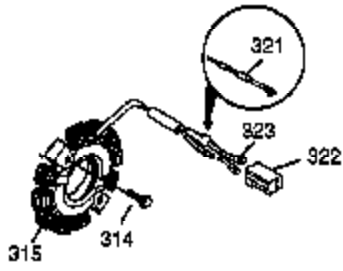

Ref #	Part Number	Qty	Description
3	650820	2	Screw, 1/4-20 x 1/2"
298	650665	2	Screw, 1/4-15 x 3/4"
301	35355	1	Fuel Cap
302A	650821	3	Screw, 10-32 x 1/2"
302	37098	1	Fuel Tank Extension
314	650873	2	Screw, 1/4-20 x 3/4"
315	611256	1	Alternator Coil (7 Amp DC)(Incl. 322 - 323B)
322	610921	1	Connector Body
323A	611276	1	Terminal
323	610922	2	Terminal
323B	611277	1	Terminal
324	33177	1	Terminal
325A	27275	1	Wire Clip
341	37093	1	Fuel Tank Bracket
342	792028	2	Screw, 5/16-18 x 7/8"
345A	650821	1	Screw, 10-32 x 1/2"
361	650990	2	Screw, T-30, 1/4-20 x 15/32"
369	651032	2	Screw, 12-16 x 5/8"
396	37105	1	Electric Starter Motor (120 Volt)