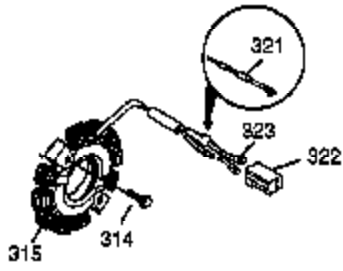

Ref #	Part Number	Qty	Description
224	33515A	1	* Intake Pipe Gasket
260	37092A	1	Blower Housing
261	650738	1	Screw, 1/4-20 x 5/8"
262	651084	2	Screw, 5/16-18 x 9/16"
264A	30063	1	Screw, T-30, 1/4-20 x 1/2"
265	37086	1	Cylinder Head Cover
266	650876	2	Screw, 5/16-18 x 1-9/32"
269	35762	2	* Exhaust Gasket
270	37263	1	Manifold
270A	35829A	1	Exhaust Port Liner
271	35293	1	Locking Plate (Manifold)
275	37264	1	Muffler
276	35348	1	Locking Plate
276A	31588	1	Locking Plate
277	650877	2	Screw, 5/16-18 x 4-1/2"
279	650821	5	Screw, 10-32 x 1/2"
280	37265	1	Heat Shield
280A	37106	1	Radiation Heat Shield
285	35985B	1	Starter Cup
287	29752	4	Nut & Lock Washer, 1/4-28
290	30962	1	Fuel Line
292	26460	2	Fuel Line Clamp
298	650665	2	Screw, 1/4-15 x 3/4"
300	37099	1	Fuel Tank (Incl. 292 & 301)
301	35355	1	Fuel Cap
305	35574	1	Oil Fill Tube
307	35499	1	"O" Ring
308	35539	1	Fill Tube Clip
310	35700	1	Dipstick
314	650873	1	Screw, 1/4-20 x 3/4"
323	611118	1	Terminal
328	35062	2	Ignition Keys
329	610973	1	Terminal
335A	37087	1	Carburetor Cover
335	37096	1	Carburetor Cover
338	650821	4	Screw, 10-32 x 1/2"
341	37093	1	Fuel Tank Bracket
342	792028	2	Screw, 5/16-18 x 7/8"
343	35079A	1	Key Switch Bracket (Incl. 343A)
343A	651060	1	Screw, 10-32 x 23/64"
345	37097	1	Heat Baffle
350	570682A	1	Primer Ass'y
351	32180C	1	Primer Line
355	590574	1	Starter Handle
361	650990	2	Screw, T-30, 1/4-20 x 15/32"
370J	37226	1	Throttle Decal
370I	37119	1	Warning Decal
370C	36501	1	Primer Decal
370K	36695	1	Starter Decal
370D	36534	1	Caution Decal
370t	37433	1	Starter Switch Decal
380	640105	1	Carburetor (Incl. 184)
390	590749	1	Rewind Starter (Note: This engine could have been built with 590733 starter.)
400	36947B	1	*Gasket Set (Incl. items marked PK in notes)
420	730226A	1	SAE 5W30 4-Cycle Engine Oil (Quart)