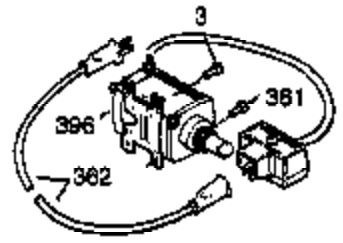

Ref #	Part Number	Qty	Description
3	650820	2	Screw, 1/4-20 x 1/2"
156	37843	2	Rocker Arm Bearing
298	650665	2	Screw, 1/4-15 x 3/4"
301	37845	1	Fuel Cap
302	37098	1	Fuel Tank Extension
302A	650821	3	Screw, 10-32 x 1/2"
314	650873	1	Screw, 1/4-20 x 3/4"
315	611111	1	Alternator Coil (18 Watt) (Incl. 323)
323	611118	1	Terminal
341	37093	1	Fuel Tank Bracket
342	792028	2	Screw, 5/16-18 x 7/8"
345A	650821	1	Screw, 10-32 x 1/2"
361	650990	2	Screw, Torx T-30, 1/4-20 x 15/32"
369	651032	2	Screw, 12-16 x 5/8"