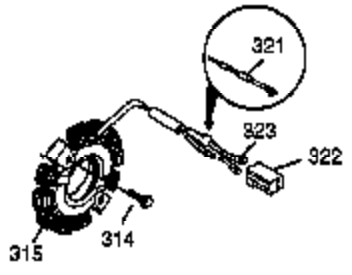

Ref #	Part Number	Qty	Description
3	650820	2	Screw, 1/4-20 x 1/2"
156	37843	2	Rocker Arm Bearing
298	650665	2	Screw, 1/4-15 x 3/4"
301	37845	1	Fuel Cap
302	37098	1	Fuel Tank Extension
302A	650821	3	Screw, 10-32 x 1/2"
314	650873	1	Screw, 1/4-20 x 3/4"
315	611111	1	Alternator Coil (18 Watt) (Incl. 323)
323	611118	1	Terminal
341	37093	1	Fuel Tank Bracket
342	792028	2	Screw, 5/16-18 x 7/8"
345A	650821	1	Screw, 10-32 x 1/2"
361	650990	2	Screw, Torx T-30, 1/4-20 x 15/32"
369	651032	2	Screw, 12-16 x 5/8"