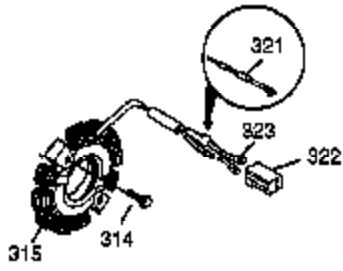

Ref #	Part Number	Qty	Description
1	37083	1	Cylinder (Incl. 2, 20, 72 & 80)
2	27652	2	Dowel Pin
14	28277	1	Washer
15	35685	1	Governor Rod (Incl. 14 & 38)
17	29916	1	Governor Lever Clamp
20	35319	1	Oil Seal
30	36706	1	Crankshaft
31	35327	1	Counterbalance Gear
35	29826	1	Screw, 10-32 x 3/4"
37	29216	1	Lock Nut, 10-32
38	29642	3	Retaining Ring
40	35776A	1	Piston, Pin & Ring Set (Std.)
40	35777A	1	Piston, Pin & Ring Set (.010" OS)
40	35778A	1	Piston, Pin & Ring Set (.020" OS)
41	35773A	1	Piston & Pin Ass'y (Std.) (Incl. 43)
41	35774A	1	Piston & Pin Ass'y (.010" OS) (Incl. 43)
41	35775A	1	Piston & Pin Ass'y (.020" OS) (Incl. 43)
42	35779	1	Ring Set (Std.)
42	35780	1	Ring Set (.010" OS)
42	35781	1	Ring Set (.020" OS)
43	35772	2	Piston Pin Retaining Ring
45	36898	1	Connecting Rod Ass'y (Incl. 47)
47	651033	2	Connecting Rod Bolt
48	35313	2	Valve Lifter
50	35682A	1	Camshaft (MCR)
51	35315A	1	Counterbalance Weight
69	35683	1	* Cylinder Cover Gasket
70	35684A	1	Cylinder Cover (Incl.14,15,38,71,75)
71	35377	1	Crankshaft Bushing
72B	28534	1	Oil Drain Plug
72	27642	3	Oil Drain Plug
75	35319	1	Oil Seal
80	35751	1	Governor Shaft
81	35479A	2	Washer
82	35321	1	Governor Gear Ass'y
83	35322	1	Governor Spool
84	29193	1	Retaining Ring
86	650833	7	Screw, 1/4-20 x 1-3/16"
87	650832	1	Screw, 1/4-20 x 1-11/16"
119	36932	1	* Cylinder Head Gasket
159	35952	1	* Rocker Arm Cover Gasket
169	27896A	2	* Valve Cover Gasket
170	28423	1	Breather Body
171	28424	1	Breather Element
172	28425	1	Valve Cover
173	35350	1	Breather Tube
174	650128	2	Screw, 10-24 x 1/2"
184	33263	1	* Carburetor To Intake Pipe Gasket
224	33515A	1	* Intake Pipe Gasket
370A	36261	1	Lubrication Decal

Ref #	Part Number	Qty	Description
72B	28534	1	Oil Drain Plug
