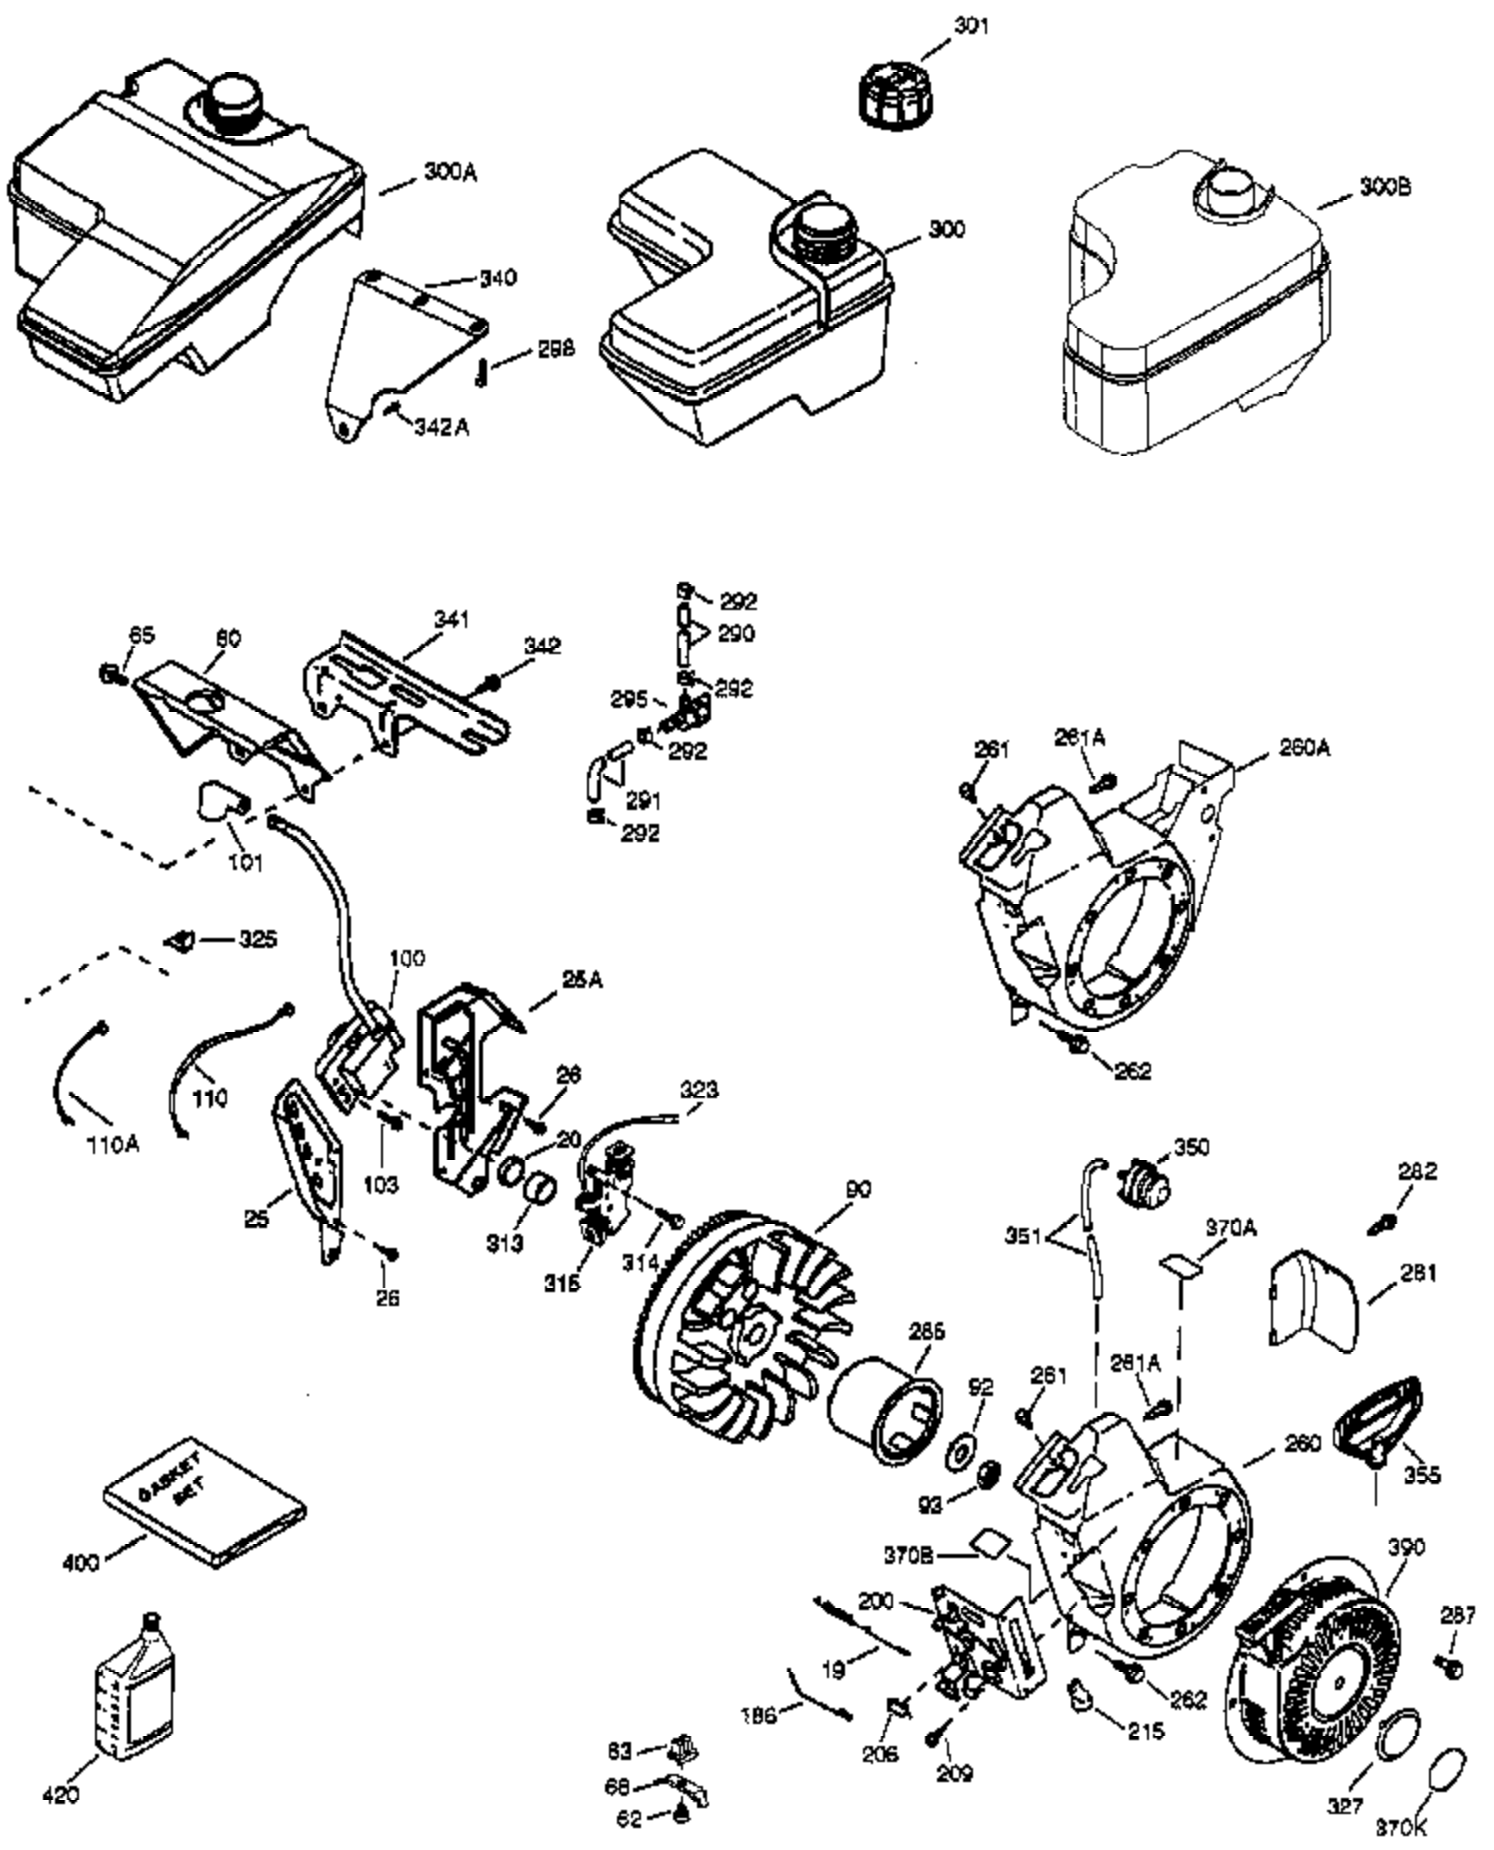

Ref #	Part Number	Qty	Description
19	36710	1	Extension Spring
20	32600	1	Oil Seal
25A	36869	1	Air Baffle (Right)
25	36621	1	Air Baffle (Left)
26	30200	1	Screw, 10-24 x 9/16"
60	36623	1	Blower Housing Extension
65	30200	1	Screw, 10-24 x 9/16"
90	611216	1	Flywheel
92	650815	1	Belleville Washer
93	650816	1	Flywheel Nut
100	34443A	1	Solid State Ignition
101	610118	1	Spark Plug Cover
103	651007	2	Screw, Torx T-15, 10-24 x 15/16"
110	36230	1	Ground Wire
186	36711	1	Governor Link
200	36824	1	Control Bracket (Incl. 206)
206	610973	1	Terminal
209	650821	2	Screw, 10-32 x 1/2"
215	32410	1	Control Knob
260	36901	1	Blower Housing
261A	650821	1	Screw, 10-32 x 1/2"
261	651008	1	Screw, 1/4-20 x 31/64"
262	651008	2	Screw, 1/4-20 x 31/64"
285	35985B	1	Starter Cup
287	651008	4	Screw, 1/4-20 x 31/64"
290	30705	1	Fuel Line
291	29774	1	Fuel Line
292	26460	4	Fuel Line Clamp
295	35857	1	Fuel Shut-Off Valve
300	36863	1	Fuel Tank (Incl. 292 & 301)
301	35355	1	Fuel Cap
313	34080	1	Spacer
314	650873	1	Screw, 1/4-20 x 3/4"
315	611111	1	Alternator Coil (18 Watt) (Incl. 323)
323	611118	1	Terminal
325	29443	1	Wire Clip
327	35392	1	Starter Plug
341	36644	1	Fuel Tank Bracket (Lower)
342	651010	2	Screw, 1/4-20 x 7/8"
350	570682	1	Primer Assembly
351	32180C	1	Primer Line
355	590574	1	Starter Handle (Mitten Grip)
370A	36261	1	Lubrication Decal
370B	36899	1	Control Decal
390	590733	1	Rewind Starter
400	36720	1	* Gasket Set (Incl. items marked PK i n notes) Incl. (1) each of 26756, 27272A, 29673, 35626, 36581, 36624, 36719