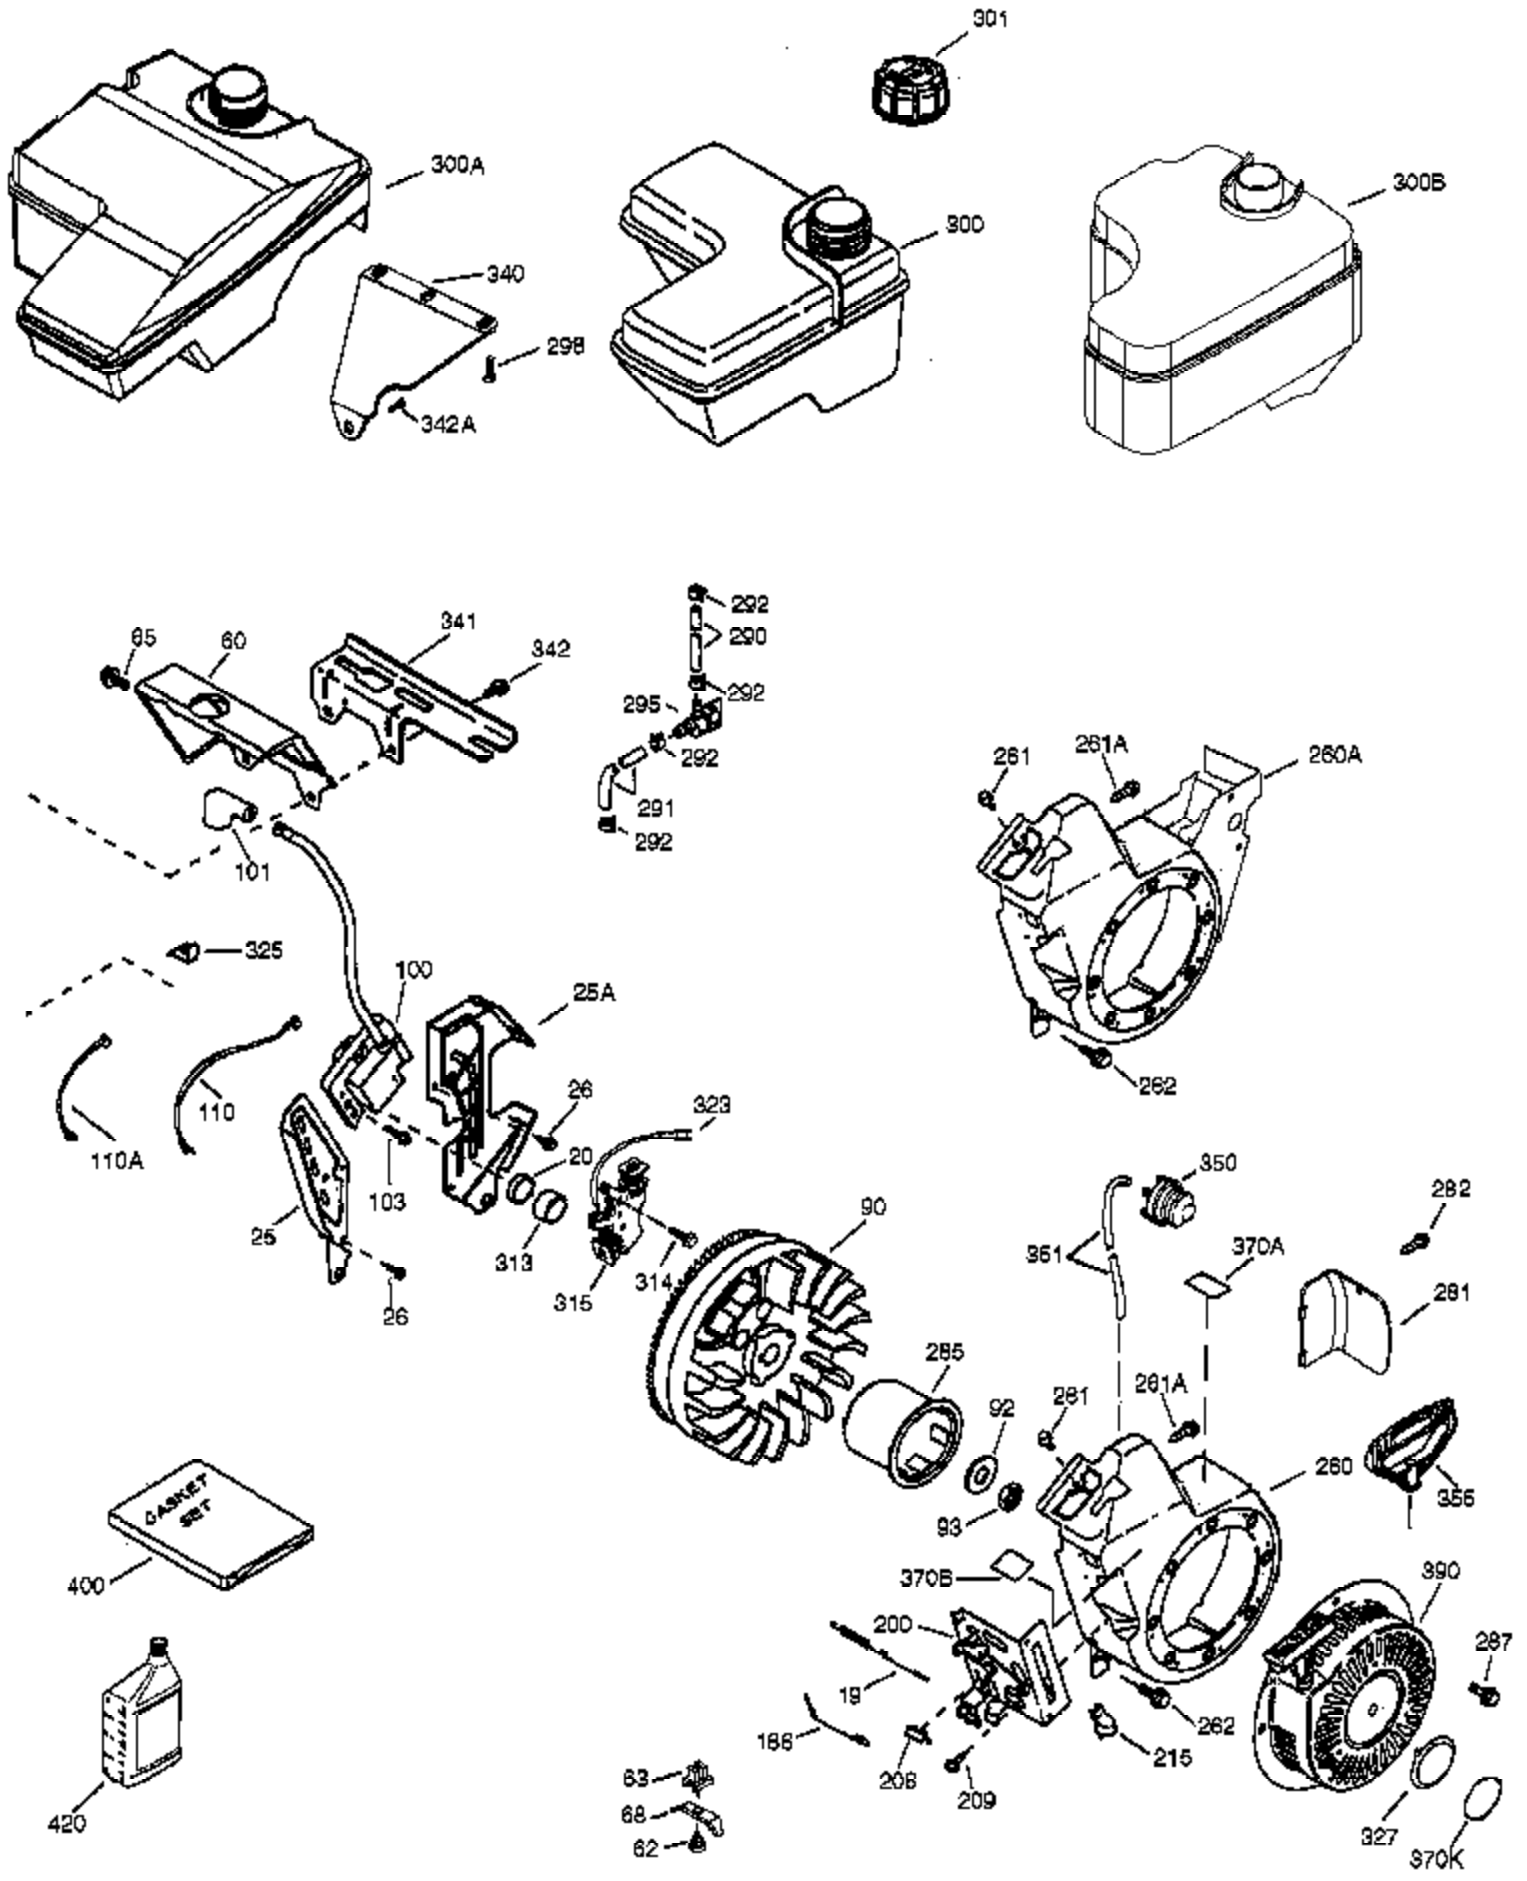

Ref #	Part Number	Qty	Description
19	37111	1	Extension Spring
20	32600	1	Oil Seal
25A	36869	1	Air Baffle (Right)
25	36621	1	Air Baffle (Left)
26	30200	1	Screw, 10-24 x 9/16"
60	36623A	1	Blower Housing Extension
65	30200	1	Screw, 10-24 x 9/16"
90	611216	1	Flywheel
92	650815	1	Belleville Washer
93	650816	1	Flywheel Nut
100	34443B	1	Solid State Ignition
101	610118	1	Spark Plug Cover
103	651007	2	Screw, Torx T-15, 10-24 x 15/16"
110	36230	1	Ground Wire
186	36711	1	Governor Link
200	36824A	1	Control Bracket (Incl. 206)
206	610973	1	Terminal
209	650821	2	Screw, 10-32 x 1/2"
215	32410	1	Control Knob
260	36901	1	Blower Housing
261A	650821	1	Screw, 10-32 x 1/2"
261	651008	1	Screw, 1/4-20 x 31/64"
262	651008	2	Screw, 1/4-20 x 31/64"
285	35985B	1	Starter Cup
287	651008	4	Screw, 1/4-20 x 31/64"
290	30705	1	Fuel Line
291	29774	1	Fuel Line
292	26460	4	Fuel Line Clamp
295	35857	1	Fuel Shut-Off Valve
300	37048	1	Fuel Tank (Incl. 292 & 301)
301	35355	1	Fuel Cap
313	34080	1	Spacer
314	650873	1	Screw, 1/4-20 x 3/4"
315	611111	1	Alternator Coil (18 Watt) (Incl. 323)
323	611118	1	Terminal
325	29443	1	Wire Clip
341	36644	1	Fuel Tank Bracket (Lower)
342	651010	2	Screw, 1/4-20 x 7/8"
350	570682A	1	Primer Assembly
351	32180C	1	Primer Line
355	590574	1	Starter Handle (Mitten Grip)
370B	36899	1	Control Decal
370A	36261	1	Lubrication Decal
370K	36695	1	Starter Decal
390	590733	1	Rewind Starter (NOTE: This engine could have been built with 590749 starter.)
400	36720	1	* Gasket Set (Incl. items marked PK in notes) Incl. (1) each of 26756, 27272A, 29673, 35626, 36581, 36624, 36719
420	730226		SAE 5W30 4-Cycle Engine Oil (Quart)