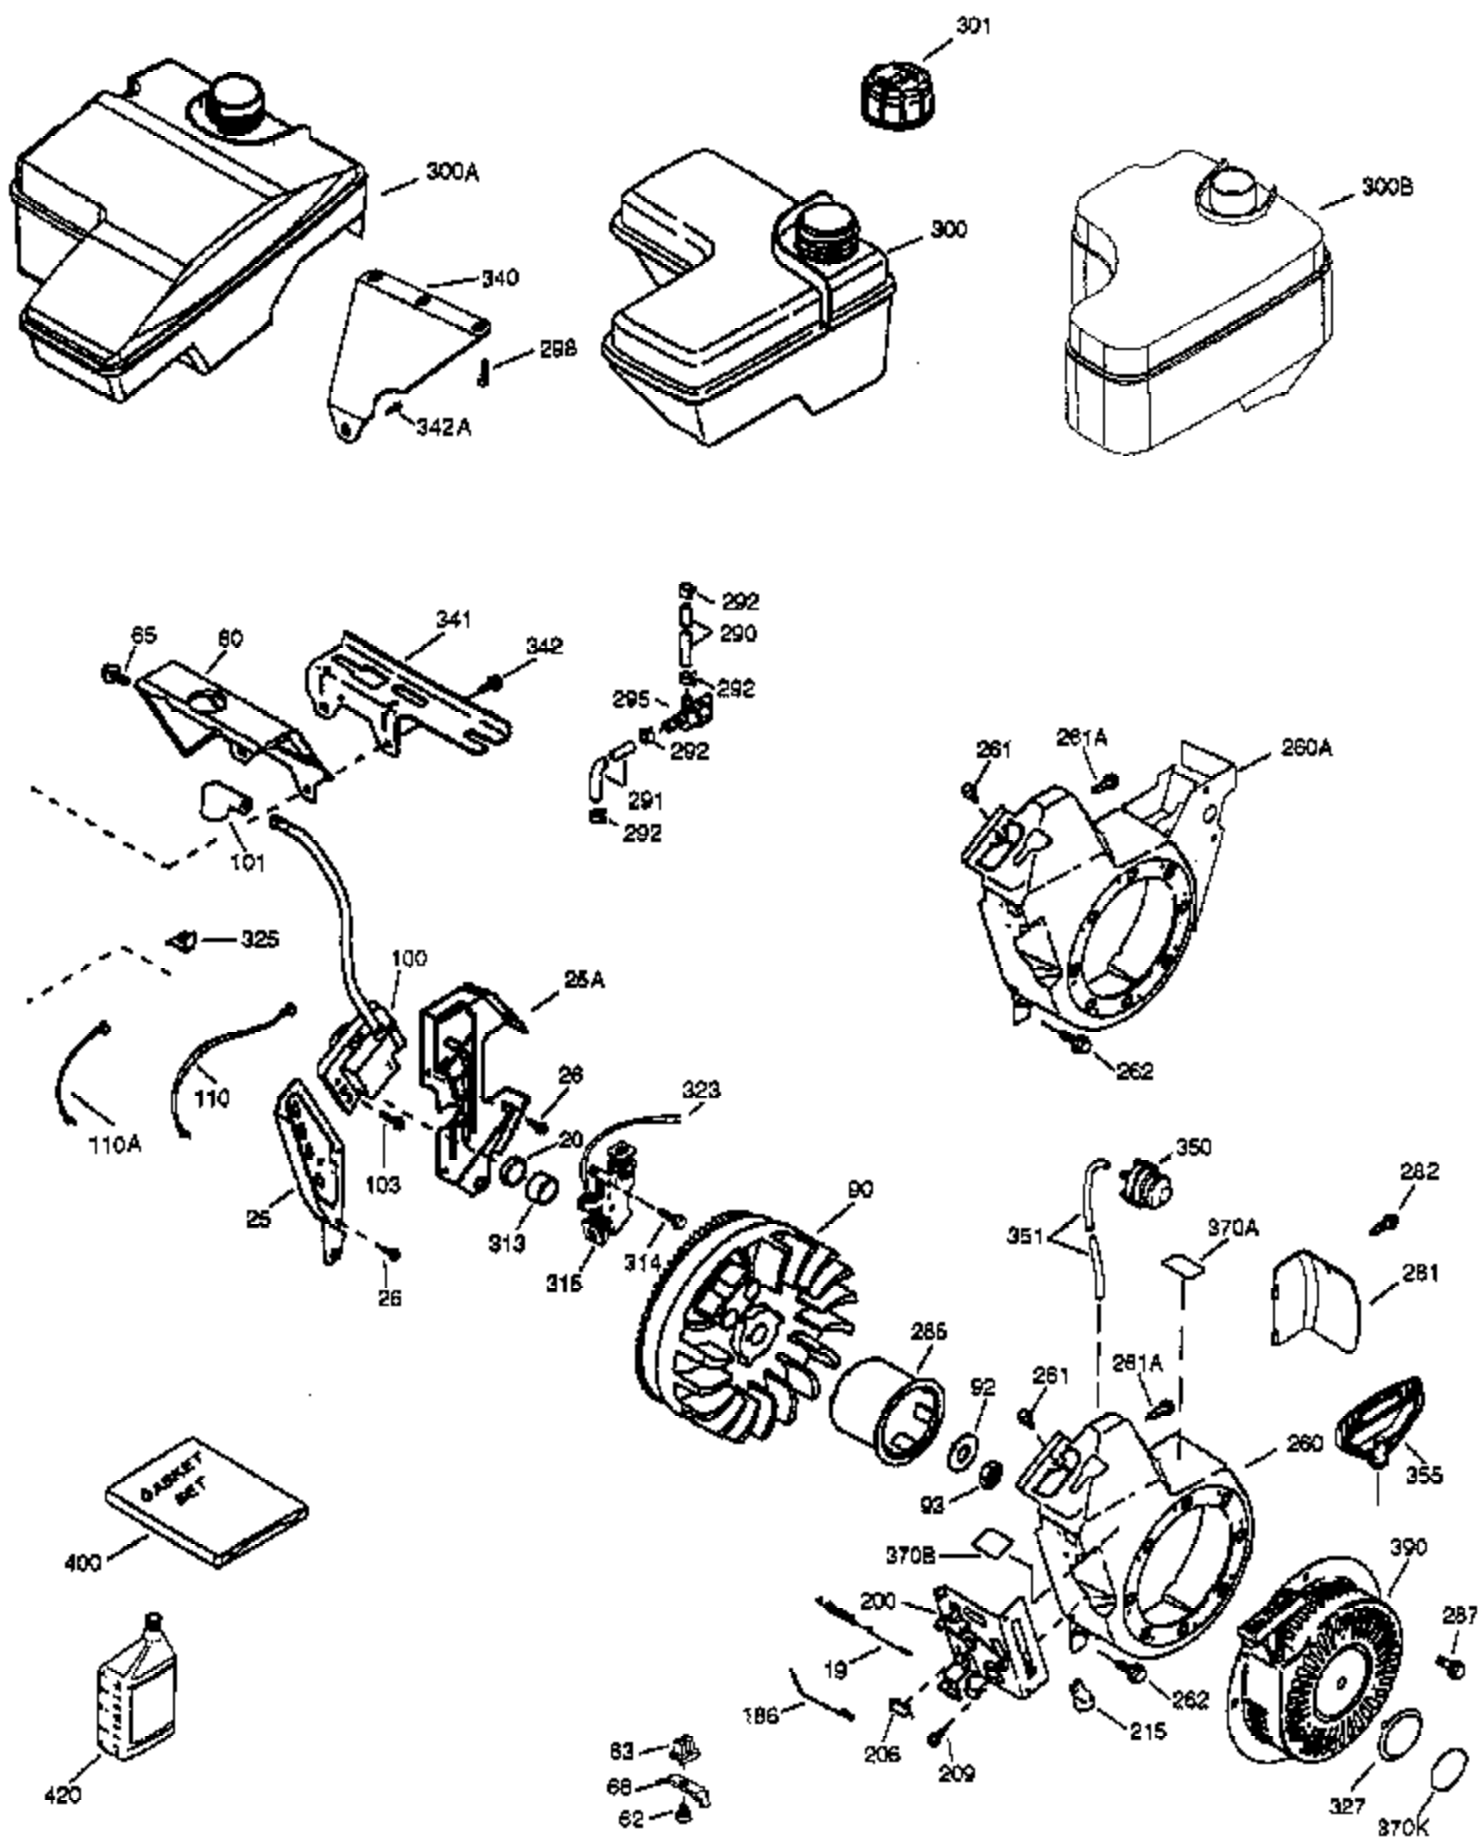

Ref #	Part Number	Qty	Description
19	36710	1	Extension Spring
20	32600	1	Oil Seal
25A	36869	1	Air Baffle (Right)
25	36621	1	Air Baffle (Left)
26	30200	1	Screw, 10-24 x 9/16"
60	36623	1	Blower Housing Extension
65	30200	1	Screw, 10-24 x 9/16"
90	611216	1	Flywheel
92	650815	1	Belleville Washer
93	650816	1	Flywheel Nut
100	34443A	1	Solid State Ignition
101	610118	1	Spark Plug Cover
103	651007	2	Screw, Torx T-15, 10-24 x 15/16"
110	36230	1	Ground Wire
186	36711	1	Governor Link
200	36824	1	Control Bracket (Incl. 206)
206	610973	1	Terminal
209	650821	2	Screw, 10-32 x 1/2"
215	32410	1	Control Knob
260	36901	1	Blower Housing
261A	650821	1	Screw, 10-32 x 1/2"
261	651008	1	Screw, 1/4-20 x 31/64"
262	651008	2	Screw, 1/4-20 x 31/64"
285	35985B	1	Starter Cup
287	651008	4	Screw, 1/4-20 x 31/64"
290	30705	1	Fuel Line
291	29774	1	Fuel Line
292	26460	4	Fuel Line Clamp
295	35857	1	Fuel Shut-Off Valve
300	36863	1	Fuel Tank (Incl. 292 & 301)
301	35355	1	Fuel Cap
313	34080	1	Spacer
314	650873	1	Screw, 1/4-20 x 3/4"
315	611111	1	Alternator Coil (18 Watt) (Incl. 323)
323	611118	1	Terminal
325	29443	1	Wire Clip
327	35392	1	Starter Plug
341	36644	1	Fuel Tank Bracket (Lower)
342	651010	2	Screw, 1/4-20 x 7/8"
350	570682	1	Primer Assembly
351	32180C	1	Primer Line
355	590574	1	Starter Handle (Mitten Grip)
370A	36261	1	Lubrication Decal
370B	36899	1	Control Decal
390	590733	1	Rewind Starter
400	36720	1	* Gasket Set (Incl. items marked PK i n notes) Incl. (1) each of 26756, 27272A, 29673, 35626, 36581, 36624, 36719