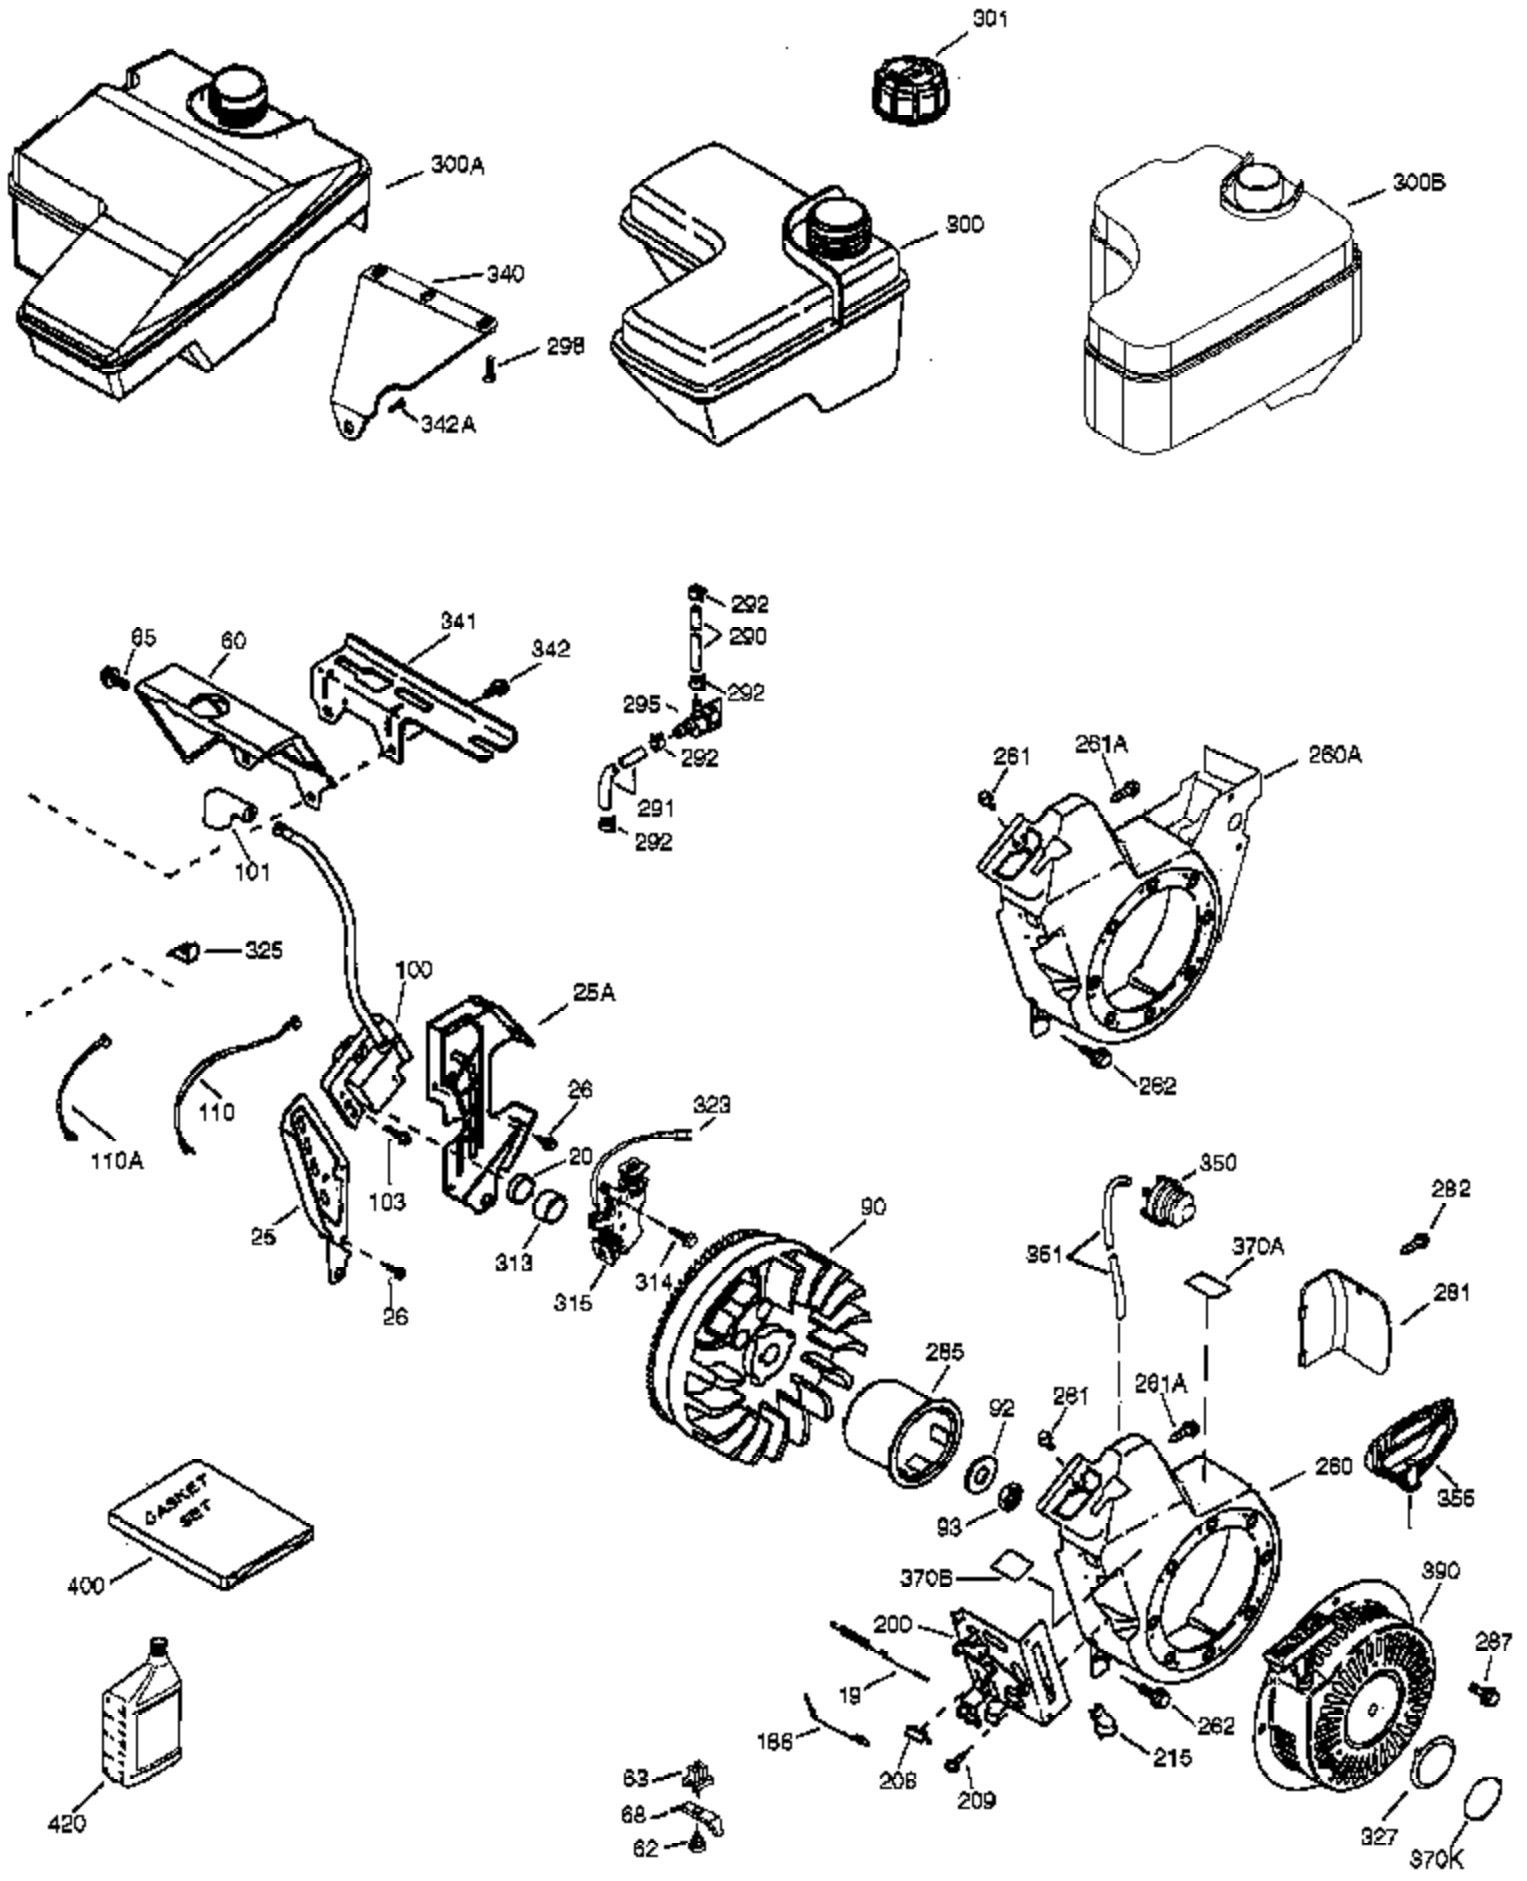

Ref #	Part Number	Qty	Description
19	36710	1	Extension Spring
20	32600	1	Oil Seal
25A	36869	1	Air Baffle (Right)
25	36621	1	Air Baffle (Left)
26	30200	1	Screw, 10-24 x 9/16"
60	36623	1	Blower Housing Extension
62	650760	1	Screw, 8-32 x 3/8"
63	28545	1	Grommet
65	30200	1	Screw, 10-24 x 9/16"
68	33356	1	Ground Terminal
90	611216	1	Flywheel
92	650815	1	Belleville Washer
93	650816	1	Flywheel Nut
100	34443A	1	Solid State Ignition
101	610118	1	Spark Plug Cover
103	651007	2	Screw, Torx T-15, 10-24 x 15/16"
110A	36870	1	Ground Wire
110	36230	1	Ground Wire
186	36711	1	Governor Link
200	36824A	1	Control Bracket (Incl. 206)
206	610973	1	Terminal
209	650821	2	Screw, 10-32 x 1/2"
215	32410	1	Control Knob
260	36901	1	Blower Housing
261A	650821	1	Screw, 10-32 x 1/2"
261	651008	1	Screw, 1/4-20 x 31/64"
262	651008	2	Screw, 1/4-20 x 31/64"
281	36907	1	Starter Bubble Cover
282	651035	1	Screw, 6-32 x 25/64"
285	35985B	1	Starter Cup
287	651008	4	Screw, 1/4-20 x 31/64"
290	30705	1	Fuel Line
291	29774	1	Fuel Line
292	26460	4	Fuel Line Clamp
295	35857	1	Fuel Shut-Off Valve
300	36863	1	Fuel Tank (Incl. 292 & 301)
301	35355	1	Fuel Cap
313	34080	1	Spacer
325	29443	1	Wire Clip
341	36644	1	Fuel Tank Bracket (Lower)
342	651010	2	Screw, 1/4-20 x 7/8"
350	570682	1	Primer Assembly
351	32180C	1	Primer Line
355	590574	1	Starter Handle (Mitten Grip)
370K	36695	1	Starter Decal
370A	36261	1	Lubrication Decal
370B	36899	1	Control Decal
390	590733	1	Rewind Starter
400	36720	1	* Gasket Set (Incl. items marked PK i n notes) Incl. (1) each of 26756, 27272A, 29673, 35626, 36581, 36624, 36719