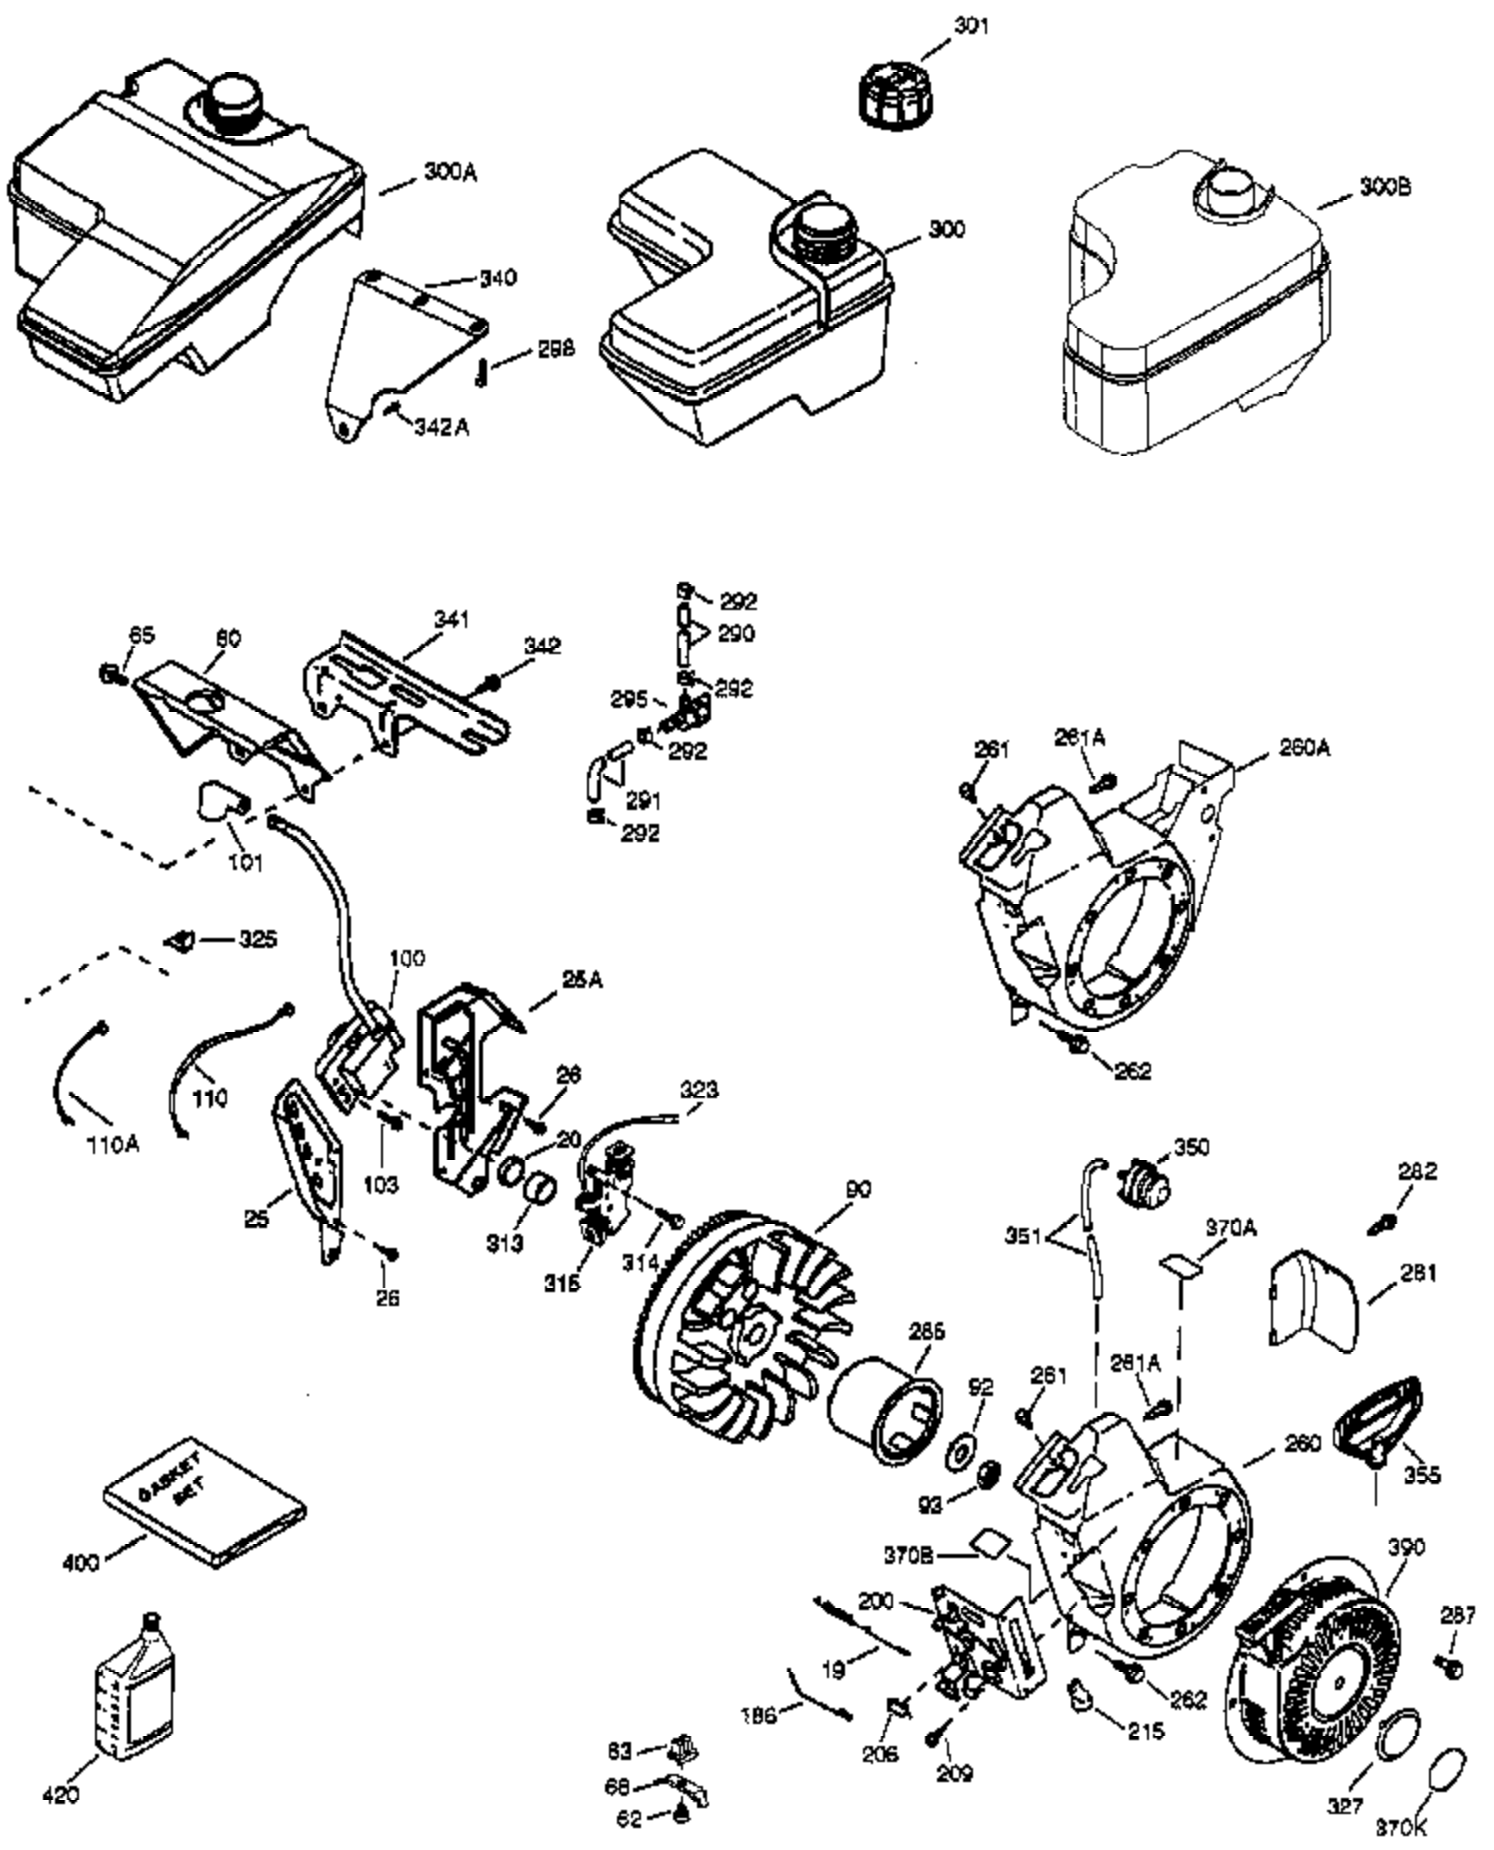

Ref #	Part Number	Qty	Description
19	36710	1	Extension Spring
20	32600	1	Oil Seal
25A	36869	1	Air Baffle (Right)
25	36621	1	Air Baffle (Left)
26	30200	1	Screw, 10-24 x 9/16"
60	36623	1	Blower Housing Extension
62	650760	1	Screw, 8-32 x 3/8"
63	28545	1	Grommet
65	30200	1	Screw, 10-24 x 9/16"
68	33356	1	Ground Terminal
90	611216	1	Flywheel
92	650815	1	Belleville Washer
93	650816	1	Flywheel Nut
100	34443A	1	Solid State Ignition
101	610118	1	Spark Plug Cover
103	651007	2	Screw, Torx T-15, 10-24 x 15/16"
110	36230	1	Ground Wire
110A	36870	1	Ground Wire
186	36711	1	Governor Link
200	36824	1	Control Bracket (Incl. 206)
206	610973	1	Terminal
209	650821	2	Screw, 10-32 x 1/2"
215	32410	1	Control Knob
260	36871	1	Blower Housing
261A	650821	1	Screw, 10-32 x 1/2"
261	651008	1	Screw, 1/4-20 x 31/64"
262	651008	2	Screw, 1/4-20 x 31/64"
285	35985B	1	Starter Cup
287	651008	4	Screw, 1/4-20 x 31/64"
290	30705	1	Fuel Line
292	26460	2	Fuel Line Clamp
298	650665	2	Screw, 1/4-15 x 3/4"
300	36875	1	Fuel Tank (Incl. 292 & 301)
301	35355	1	Fuel Cap
313	34080	1	Spacer
325	29443	1	Wire Clip
327	35392	1	Starter Plug
340	36876	1	Fuel Tank Bracket (Upper)
341	36644	1	Fuel Tank Bracket (Lower)
342A	650738	1	Screw, 1/4-20 x 5/8"
342	651010	1	Screw, 1/4-20 x 7/8"
350	570682	1	Primer Assembly
351	32180C	1	Primer Line
355	590574	1	Starter Handle (Mitten Grip)
370A	36261	1	Lubrication Decal
370P	35878	1	Heat Warning Decal
370B	36899	1	Control Decal
390	590733	1	Rewind Starter
400	36720	1	* Gasket Set (Incl. items marked PK i n notes) Incl. (1) each of 26756, 27272A, 29673, 35626, 36581, 36624, 36719