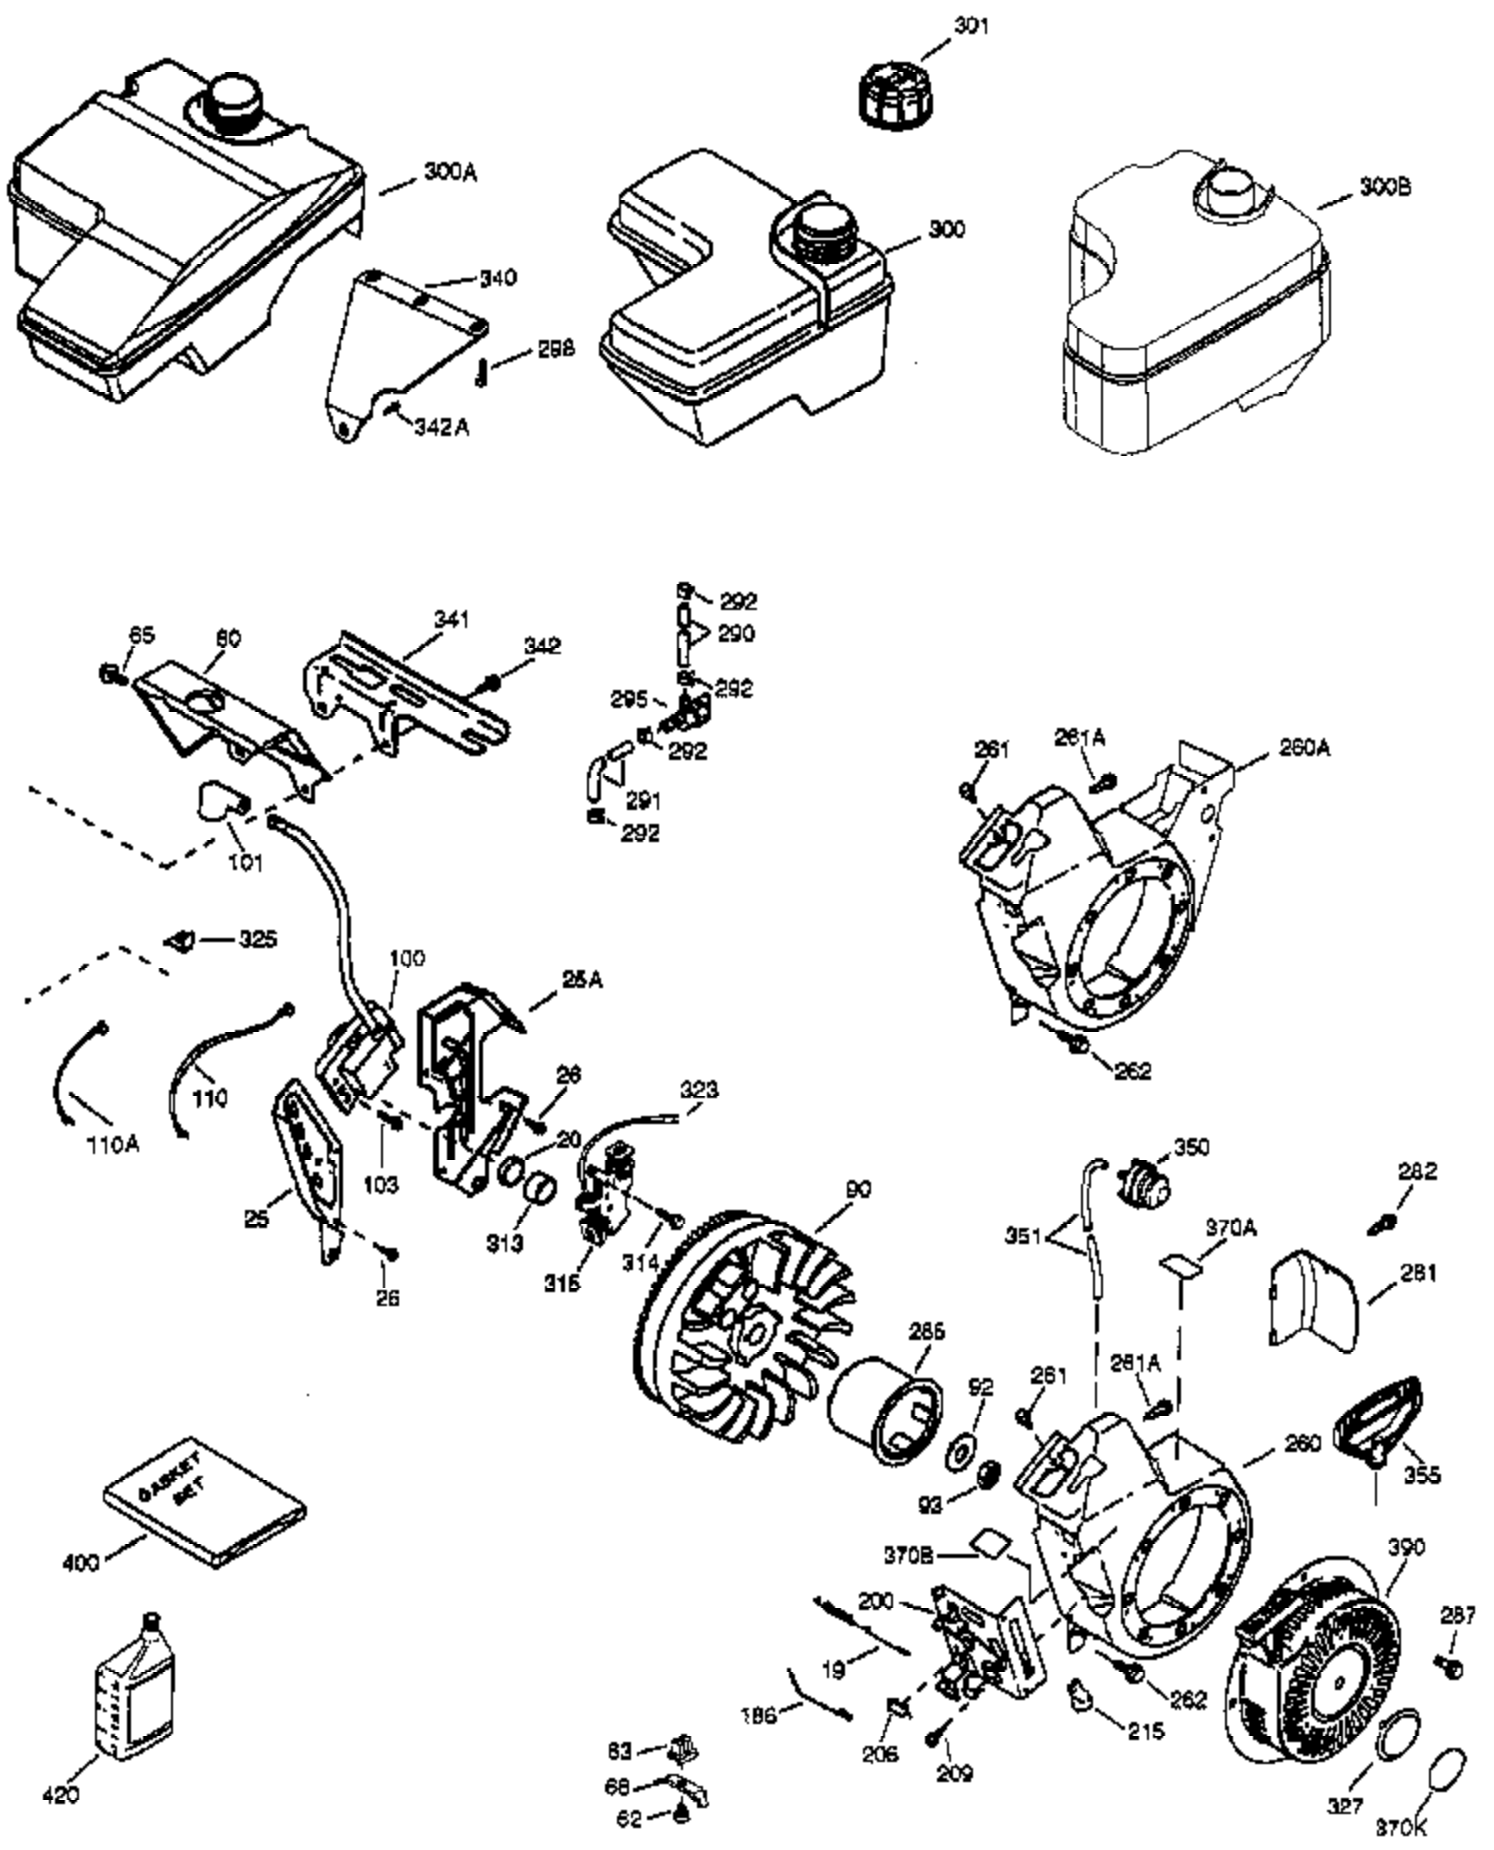

Ref #	Part Number	Qty	Description
182	650451	2	Screw, 1/4-20 x 1"
183	36867	1	Choke Bracket
184	26756	1	* Carburetor To Intake Pipe Gasket
185	36631	1	Intake Pipe
186B	36652	1	Choke Spring
207	36632	1	Throttle Link
219	36868	1	Choke Rod
220	35438	1	Choke Knob
222	28820	2	Screw, 10-32 x 1/2"
223	650451	2	Screw, 1/4-20 x 1"
224	36581	1	* Intake Pipe Gasket
253	36701	1	Compression Release Weight
254	36702	1	Compression Release Spring
275	36722	1	Muffler
277	650988	2	Screw, 1/4-20 x 2-9/32"
305	36877	1	Oil Fill Tube
307	35499	1	"O" Ring
308	36651	1	Fill Tube Clip
309	651011	1	Screw, 10-32 x 5/16"
310	36878	1	Dipstick
328	35593	2	Ignition Key
329	610973	1	Terminal
335	36873	1	Carburetor Cover
338	650821	2	Screw, 10-32 x 1/2"
364	36872	1	Carburetor Cover Bracket
365	650821	2	Screw, 10-32 x 1/2"
370I	34414	1	Warning Decal
370N	36534	1	Bilingual Decal
370C	36501	1	Primer Decal
380	640058	1	Carburetor (Incl. 184)
396	33290E		Electric Starter Motor (110 Volt) (Optional)
416	36085	1	Spark Arrestor Kit (Incl. 417) (Optional)
417	650760	1	Screw, 8-32 x 3/8"
600	651013	1	Washer