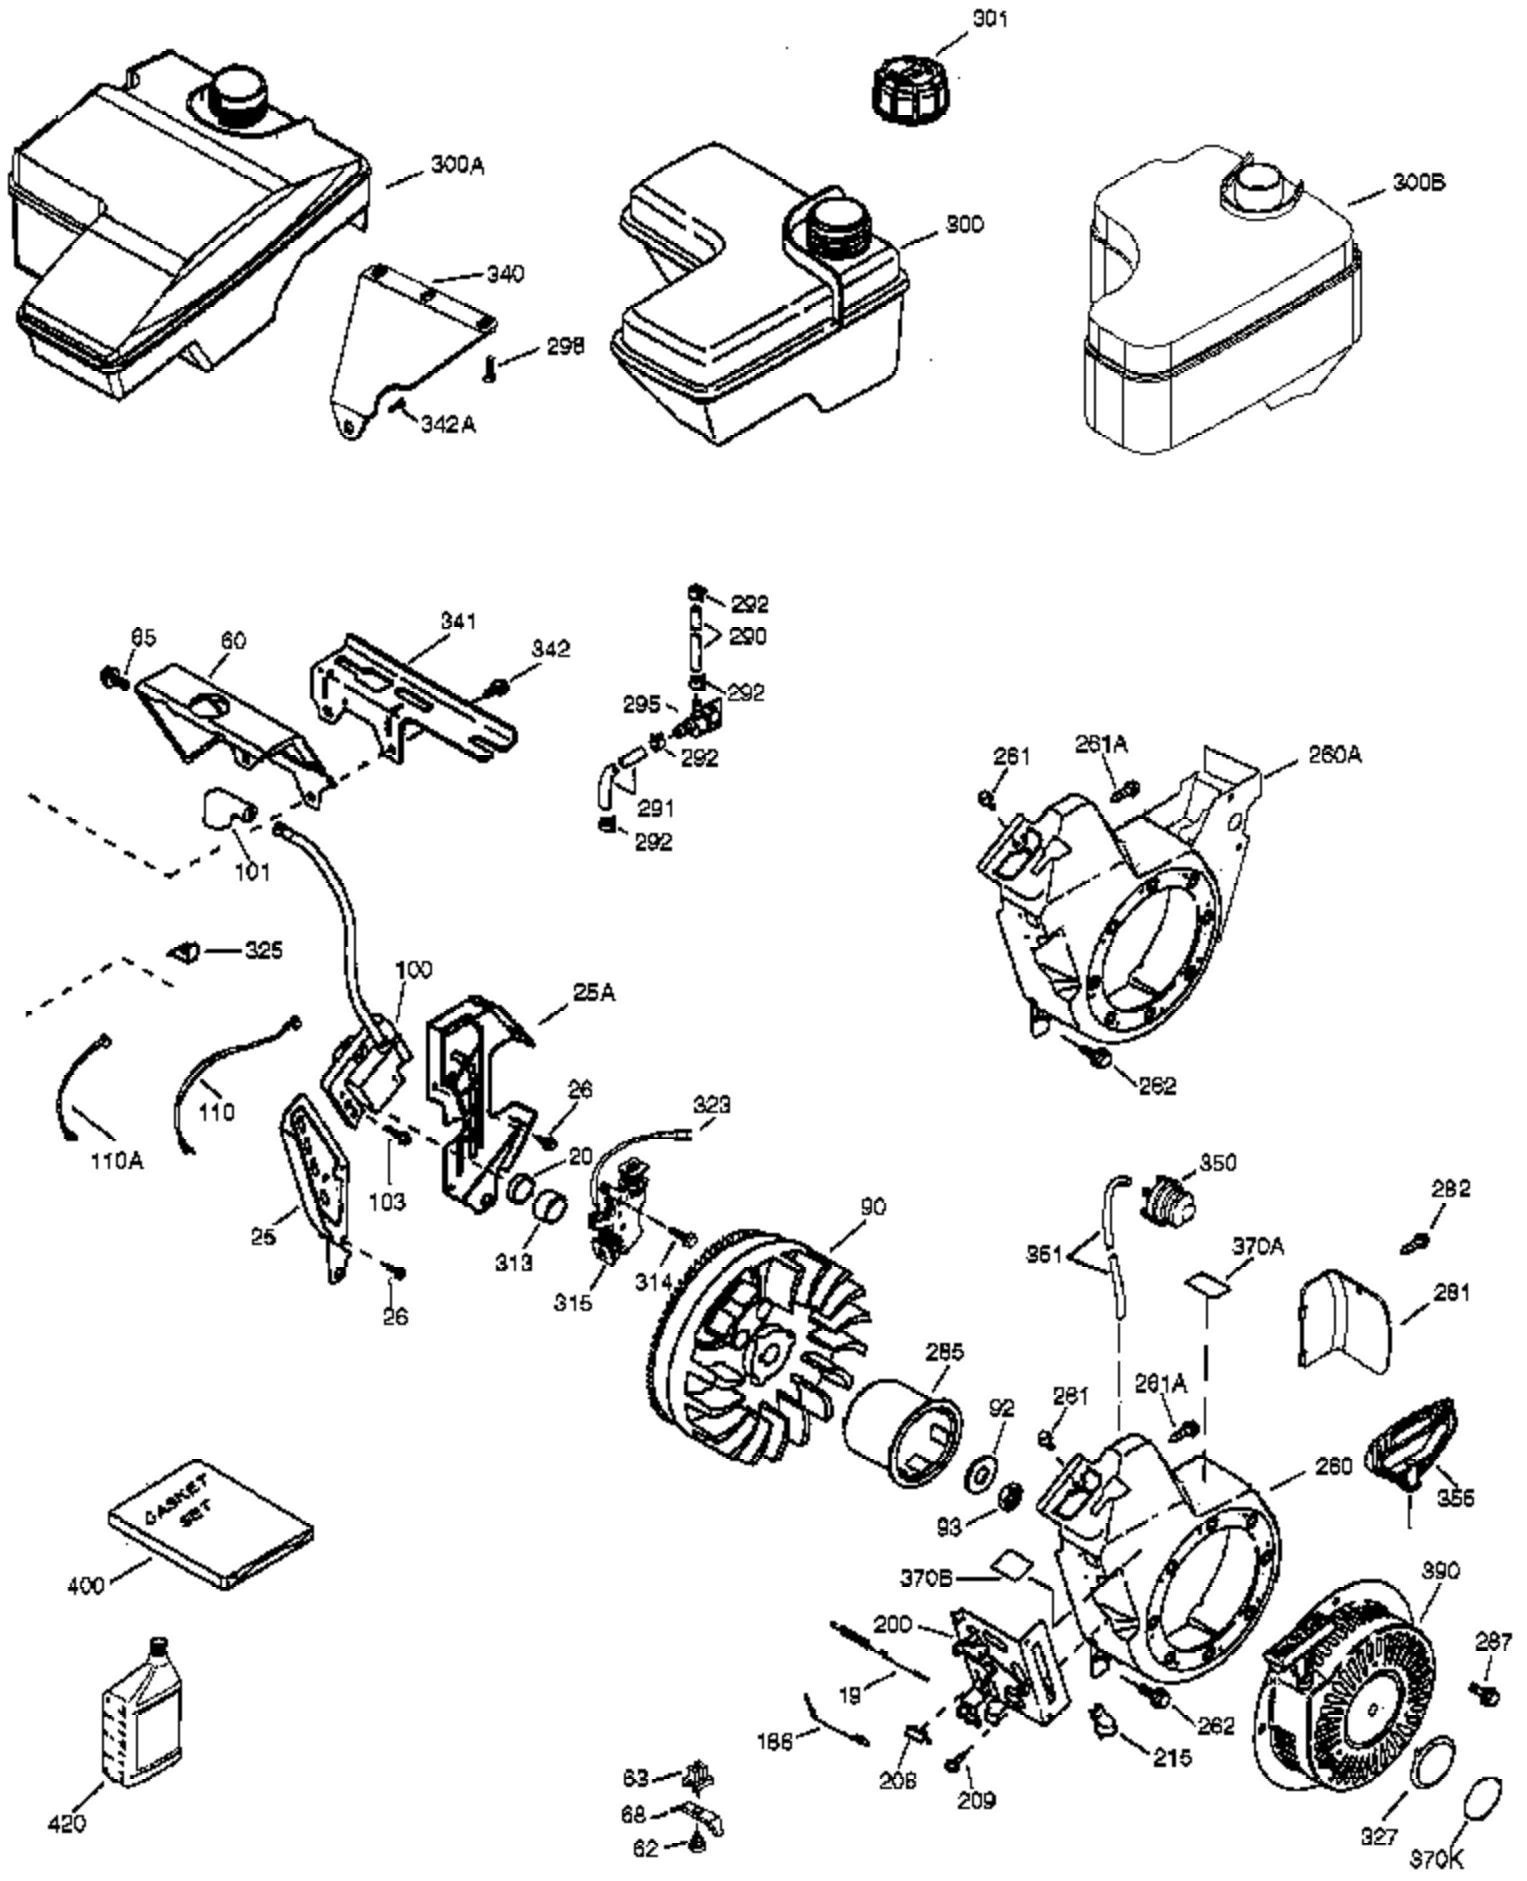

Ref #	Part Number	Qty	Description
19	36710	1	Extension Spring
20	32600	1	Oil Seal
25	36621	1	Air Baffle (Left)
25A	36869	1	Air Baffle (Right)
26	30200	1	Screw, 10-24 x 9/16"
60	36623	1	Blower Housing Extension
62	650760	1	Screw, 8-32 x 3/8"
63	28545	1	Grommet
65	30200	1	Screw, 10-24 x 9/16"
68	33356	1	Ground Terminal
90	611216	1	Flywheel
92	650815	1	Belleville Washer
93	650816	1	Flywheel Nut
100	34443A	1	Solid State Ignition
101	610118	1	Spark Plug Cover
103	651007	2	Screw, Torx T-15, 10-24 x 15/16"
110A	36870	1	Ground Wire
110	36230	1	Ground Wire
186	36711	1	Governor Link
200	36824	1	Control Bracket (Incl. 206)
206	610973	1	Terminal
209	650821	2	Screw, 10-32 x 1/2"
215	32410	1	Control Knob
260	36871	1	Blower Housing
261A	650821	1	Screw, 10-32 x 1/2"
261	651008	1	Screw, 1/4-20 x 31/64"
262	651008	2	Screw, 1/4-20 x 31/64"
285	35985B	1	Starter Cup
287	651008	4	Screw, 1/4-20 x 31/64"
290	30705	1	Fuel Line
292	26460	2	Fuel Line Clamp
298	650665	2	Screw, 1/4-15 x 3/4"
300	36875	1	Fuel Tank (Incl. 292 & 301)
301	35355	1	Fuel Cap
313	34080	1	Spacer
325	29443	1	Wire Clip
327	35392	1	Starter Plug
340	36876	1	Fuel Tank Bracket (Upper)
341	36644	1	Fuel Tank Bracket (Lower)
342A	650738	1	Screw, 1/4-20 x 5/8"
342	651010	2	Screw, 1/4-20 x 7/8"
350	570682	1	Primer Assembly
351	32180C	1	Primer Line
355	590574	1	Starter Handle (Mitten Grip)
370B	36899	1	Control Decal
370A	36261	1	Lubrication Decal
370P	35878	1	Heat Warning Decal
390	590733	1	Rewind Starter
400	36720	1	* Gasket Set (Incl. items marked PK in notes) Incl. (1) each of 26756, 27272A, 29673, 35626, 36581, 36624, 36719
900	0		Replacement Engine NONE
900	0		Replacement Short Block NONE