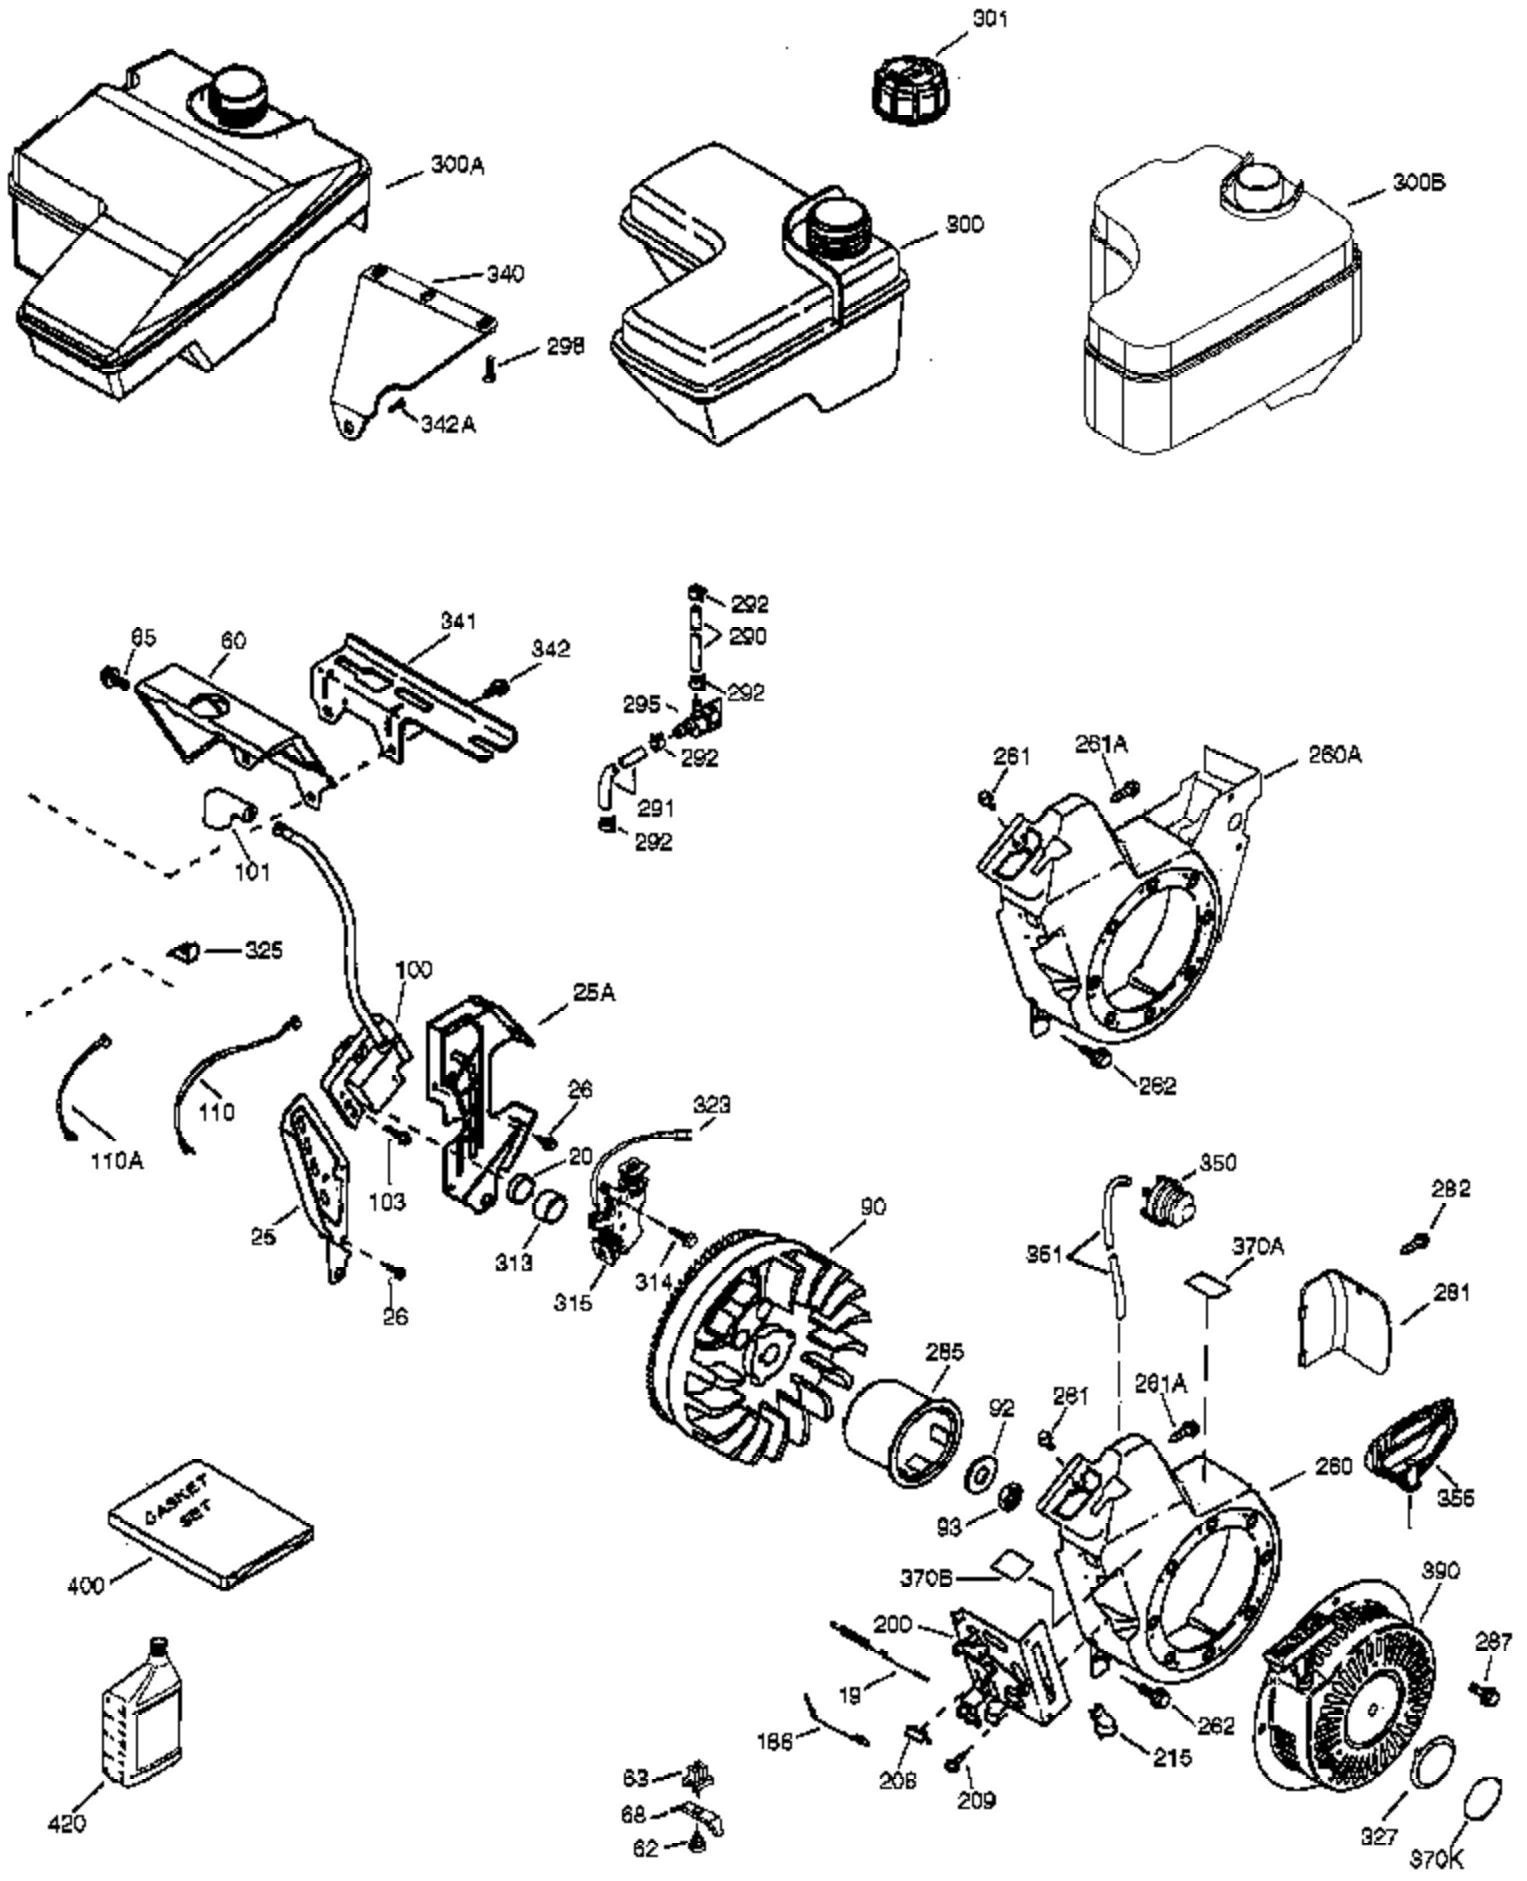

Ref #	Part Number	Qty	Description
19	36710	1	Extension Spring
20	32600	1	Oil Seal
25A	36869	1	Air Baffle (Right)
25	36621	1	Air Baffle (Left)
26	30200	1	Screw, 10-24 x 9/16"
60	36623	1	Blower Housing Extension
62	650760	1	Screw, 8-32 x 3/8"
63	28545	1	Grommet
65	30200	1	Screw, 10-24 x 9/16"
68	33356	1	Ground Terminal
90	611216	1	Flywheel
92	650815	1	Belleville Washer
93	650816	1	Flywheel Nut
100	34443A	1	Solid State Ignition
101	610118	1	Spark Plug Cover
103	651007	2	Screw, Torx T-15, 10-24 x 15/16"
110A	36870	1	Ground Wire
110	36230	1	Ground Wire
186	36711	1	Governor Link
200	36824	1	Control Bracket (Incl. 206)
206	610973	1	Terminal
209	650821	2	Screw, 10-32 x 1/2"
215	32410	1	Control Knob
260	36901	1	Blower Housing
261A	650821	1	Screw, 10-32 x 1/2"
261	651008	1	Screw, 1/4-20 x 31/64"
262	651008	2	Screw, 1/4-20 x 31/64"
281	36907	1	Starter Bubble Cover
282	651035	1	Screw, 6-32 x 25/64"
285	35985B	1	Starter Cup
287	651008	4	Screw, 1/4-20 x 31/64"
290	30705	1	Fuel Line
291	29774	1	Fuel Line
292	26460	4	Fuel Line Clamp
295	35857	1	Fuel Shut-Off Valve
300	36863	1	Fuel Tank (Incl. 292 & 301)
301	35355	1	Fuel Cap
313	34080	1	Spacer
325	29443	1	Wire Clip
341	36644	1	Fuel Tank Bracket (Lower)
342	651010	2	Screw, 1/4-20 x 7/8"
350	570682	1	Primer Assembly
351	32180C	1	Primer Line
355	590574	1	Starter Handle (Mitten Grip)
370K	36695	1	Starter Decal
370A	36261	1	Lubrication Decal
370B	36899	1	Control Decal
390	590733	1	Rewind Starter
400	36720	1	* Gasket Set (Incl. items marked PK i n notes) Incl. (1) each of 26756, 27272A, 29673, 35626, 36581, 36624, 36719