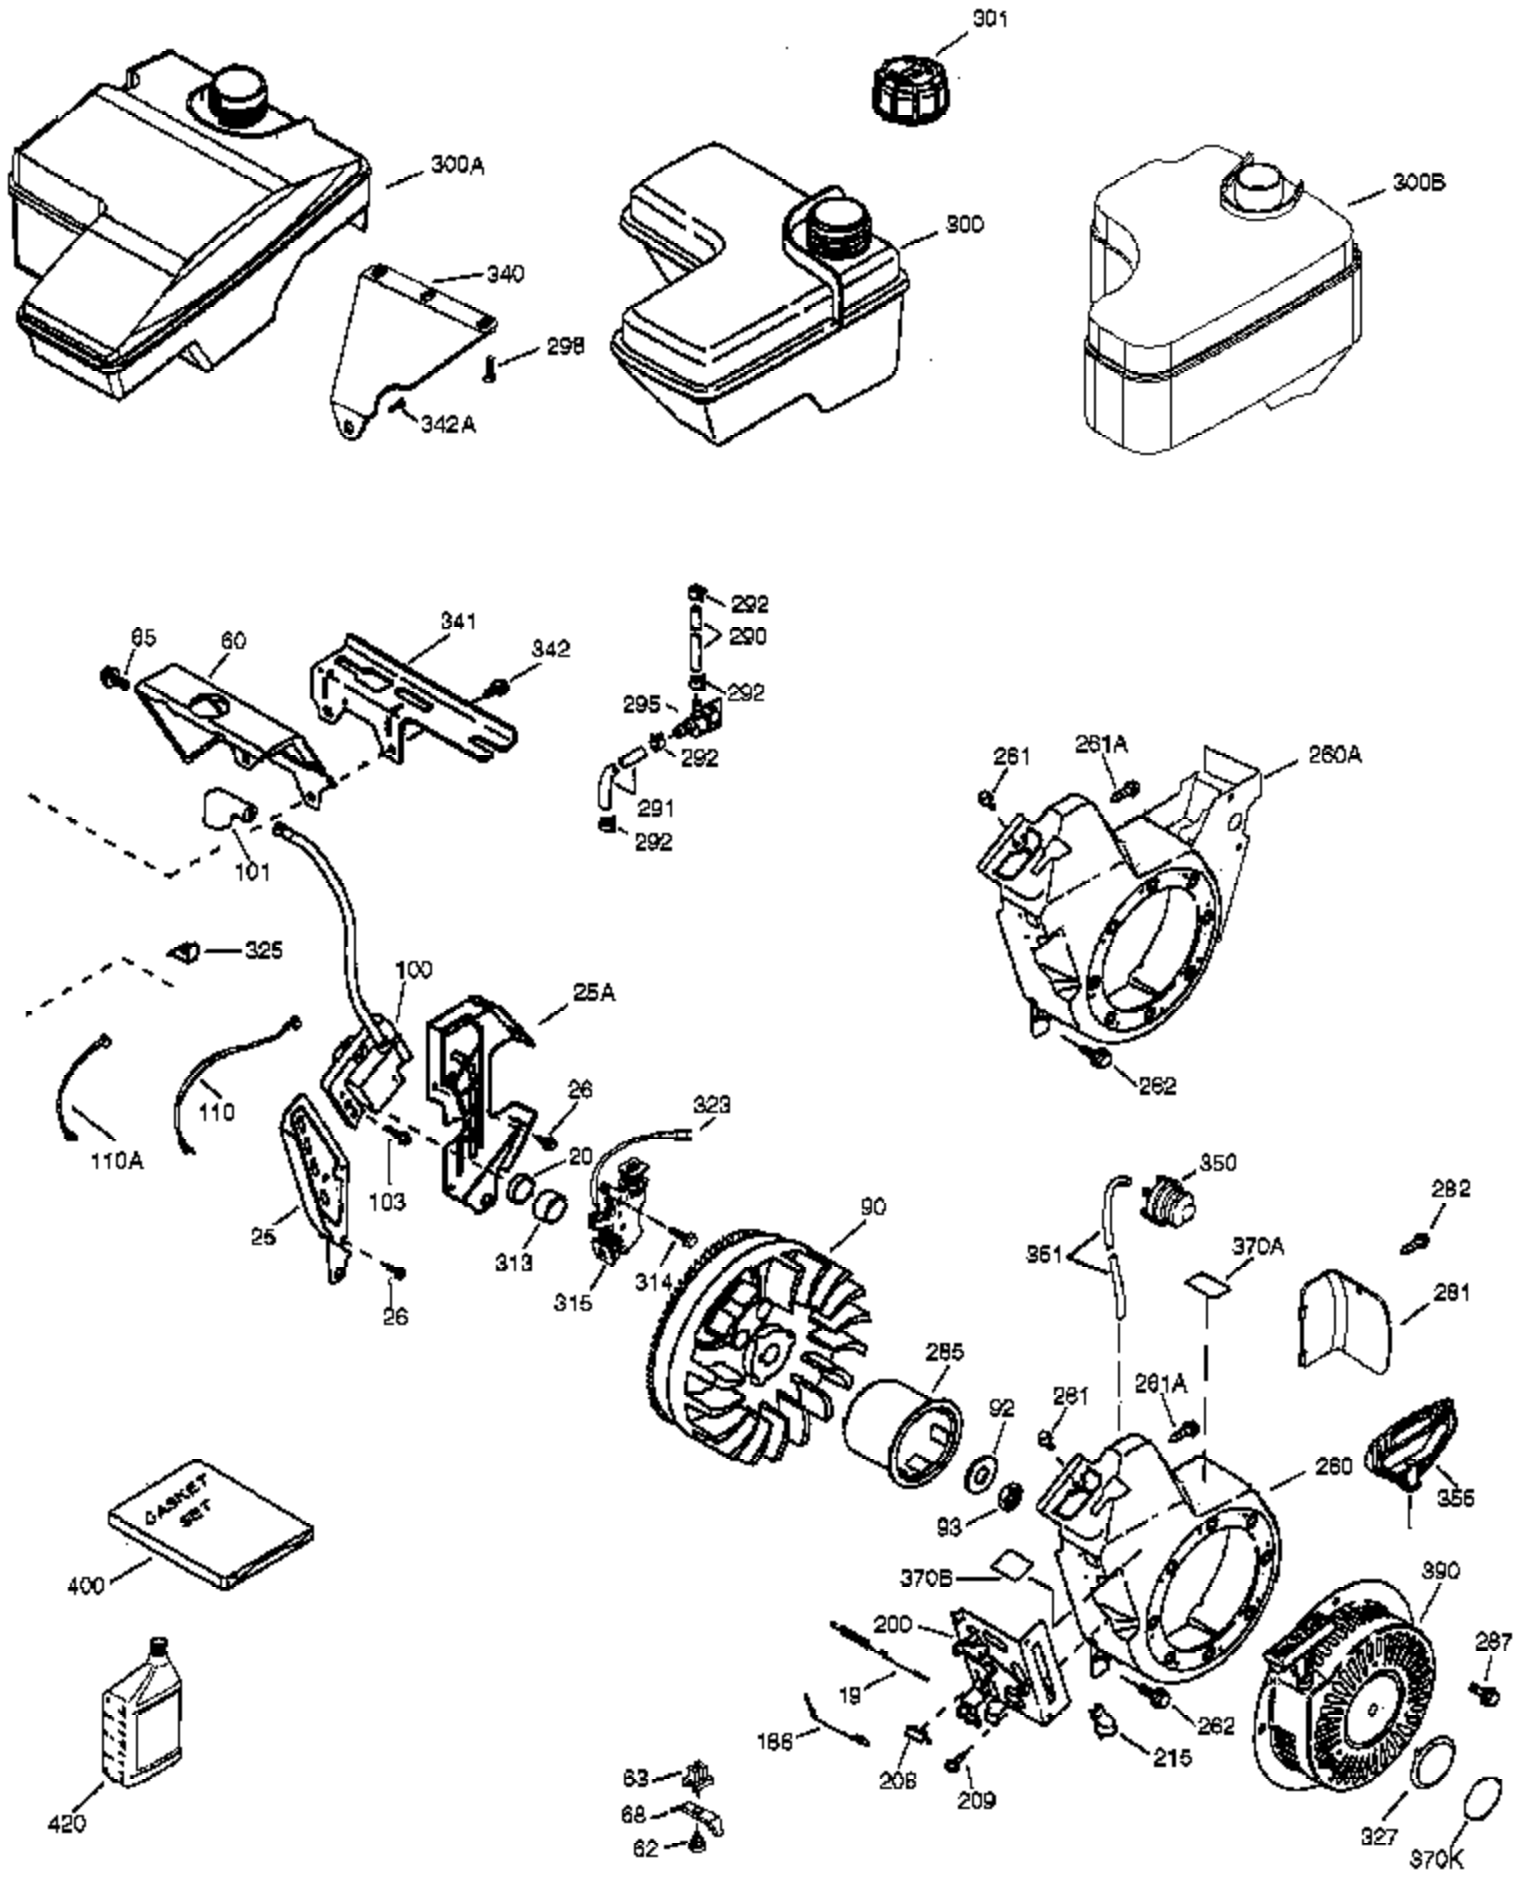

Ref #	Part Number	Qty	Description
19	36710	1	Extension Spring
20	32600	1	Oil Seal
25	36621	1	Air Baffle (Left)
25A	36869	1	Air Baffle (Right)
26	30200	1	Screw, 10-24 x 9/16"
60	36623A	1	Blower Housing Extension
65	30200	1	Screw, 10-24 x 9/16"
90	611216	1	Flywheel
92	650815	1	Belleville Washer
93	650816	1	Flywheel Nut
100	34443B	1	Solid State Ignition
101	610118	1	Spark Plug Cover
103	651007	2	Screw, Torx T-15, 10-24 x 15/16"
110	36230	1	Ground Wire
186	36711	1	Governor Link
200	36824A	1	Control Bracket (Incl. 206)
206	610973	1	Terminal
209	650821	2	Screw, 10-32 x 1/2"
215	32410	1	Control Knob
260	36901	1	Blower Housing
261	651008	1	Screw, 1/4-20 x 31/64"
261A	650821	1	Screw, 10-32 x 1/2"
262	651008	2	Screw, 1/4-20 x 31/64"
281	36907	1	Starter Bubble Cover
282	651035	2	Screw, 6-32 x 25/64"
285	35985B	1	Starter Cup
287	651008	4	Screw, 1/4-20 x 31/64"
290	30705	1	Fuel Line
291	29774	1	Fuel Line
292	26460	4	Fuel Line Clamp
295	35857	1	Fuel Shut-Off Valve
300	36863	1	Fuel Tank (Incl. 292 & 301)
301	35355	1	Fuel Cap
313	34080	1	Spacer
325	29443	1	Wire Clip
341	36644	1	Fuel Tank Bracket (Lower)
342	651010	2	Screw, 1/4-20 x 7/8"
350	570682	1	Primer Assembly
351	32180C	1	Primer Line
355	590574	1	Starter Handle (Mitten Grip)
370K	36695	1	Starter Decal
370A	36261	1	Lubrication Decal
370B	36899	1	Control Decal
390	590733	1	Rewind Starter (NOTE: This engine could have been built with 590749 starter.)
400	36720	1	* Gasket Set (Incl. items marked PK in notes)
420	730226A	1	SAE 5W30 4-Cycle Engine Oil (Quart)