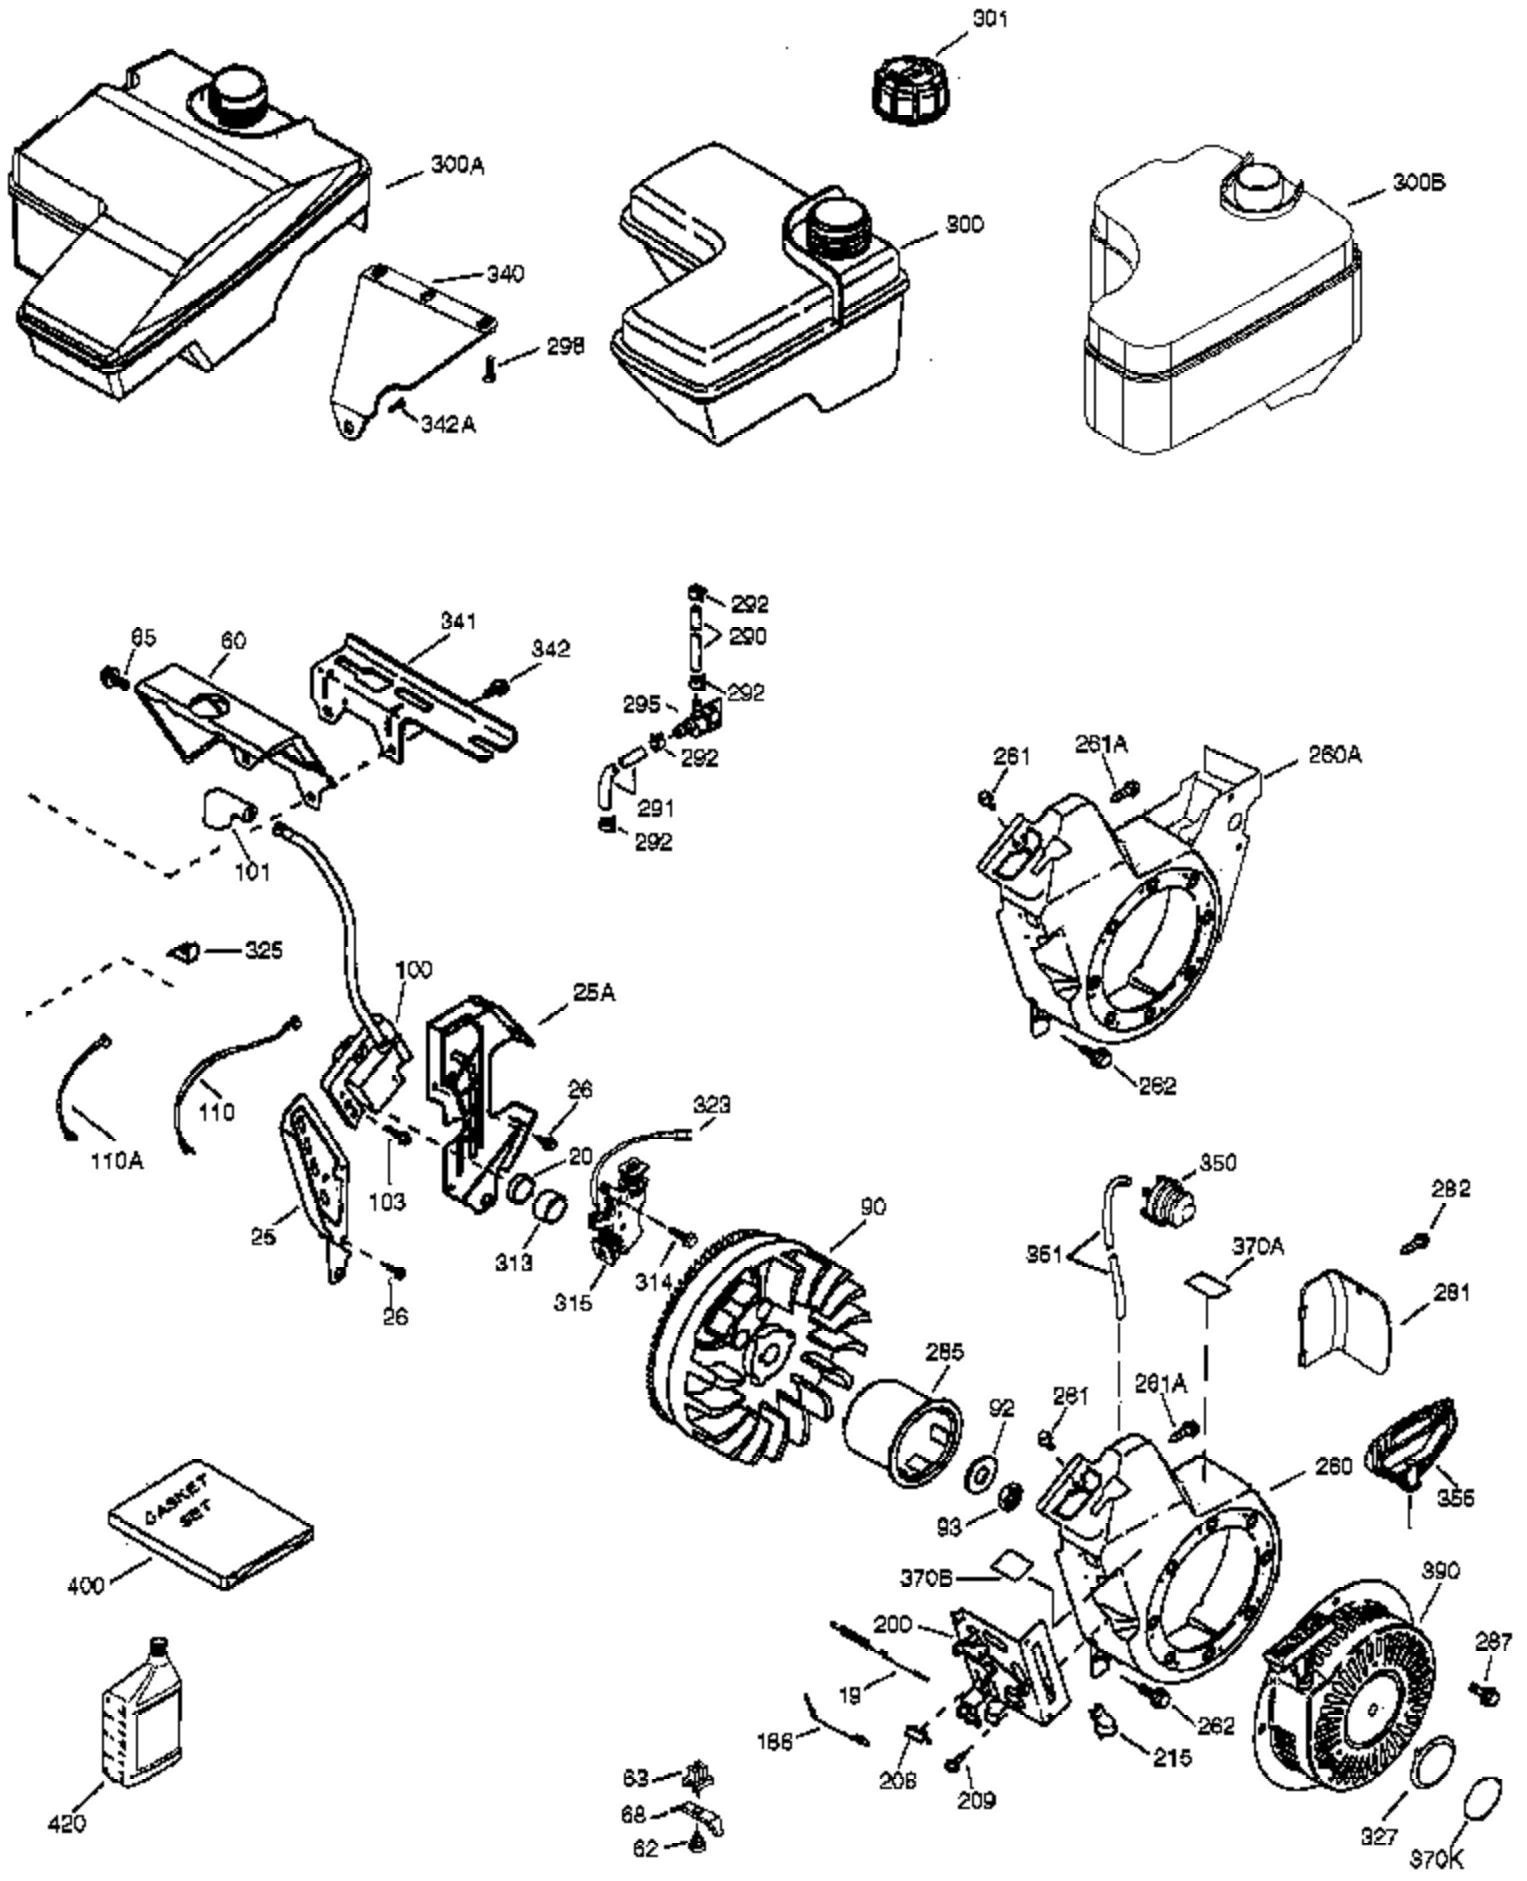

Ref #	Part Number	Qty	Description
19	37111	1	Extension Spring
20	32600	1	Oil Seal
25	36621	1	Air Baffle (Left)
25A	36869	1	Air Baffle (Right)
26	30200	1	Screw, 10-24 x 9/16"
60	36623A	1	Blower Housing Extension
65	30200	1	Screw, 10-24 x 9/16"
90	611216	1	Flywheel
92	650815	1	Belleville Washer
93	650816	1	Flywheel Nut
100	34443B	1	Solid State Ignition
101	610118	1	Spark Plug Cover
103	651007	2	Screw, Torx T-15, 10-24 x 15/16"
110	36230	1	Ground Wire
186	36711	1	Governor Link
200	36824A	1	Control Bracket (Incl. 206)
206	610973	1	Terminal
209	650821	2	Screw, 10-32 x 1/2"
215	32410	1	Control Knob
260	36901	1	Blower Housing
261	651008	1	Screw, 1/4-20 x 31/64"
261A	650821	1	Screw, 10-32 x 1/2"
262	651008	2	Screw, 1/4-20 x 31/64"
281	36907	1	Starter Bubble Cover
282	651035	2	Screw, 6-32 x 25/64"
285	35985B	1	Starter Cup
287	651008	4	Screw, 1/4-20 x 31/64"
290	30705	1	Fuel Line
291	29774	1	Fuel Line
292	26460	4	Fuel Line Clamp
295	35857	1	Fuel Shut-Off Valve
300	36863	1	Fuel Tank (Incl. 292 & 301)
301	35355	1	Fuel Cap
313	34080	1	Spacer
325	29443	1	Wire Clip
341	36644	1	Fuel Tank Bracket (Lower)
342	651010	2	Screw, 1/4-20 x 7/8"
350	570682	1	Primer Assembly
351	32180C	1	Primer Line
355	590574	1	Starter Handle (Mitten Grip)
370K	36695	1	Starter Decal
370A	36261	1	Lubrication Decal
370B	36899	1	Control Decal
390	590733	1	Rewind Starter (NOTE: This engine could have been built with 590749 starter.)
400	36720	1	* Gasket Set (Incl. items marked PK in notes)
420	730226A	1	SAE 5W30 4-Cycle Engine Oil (Quart)