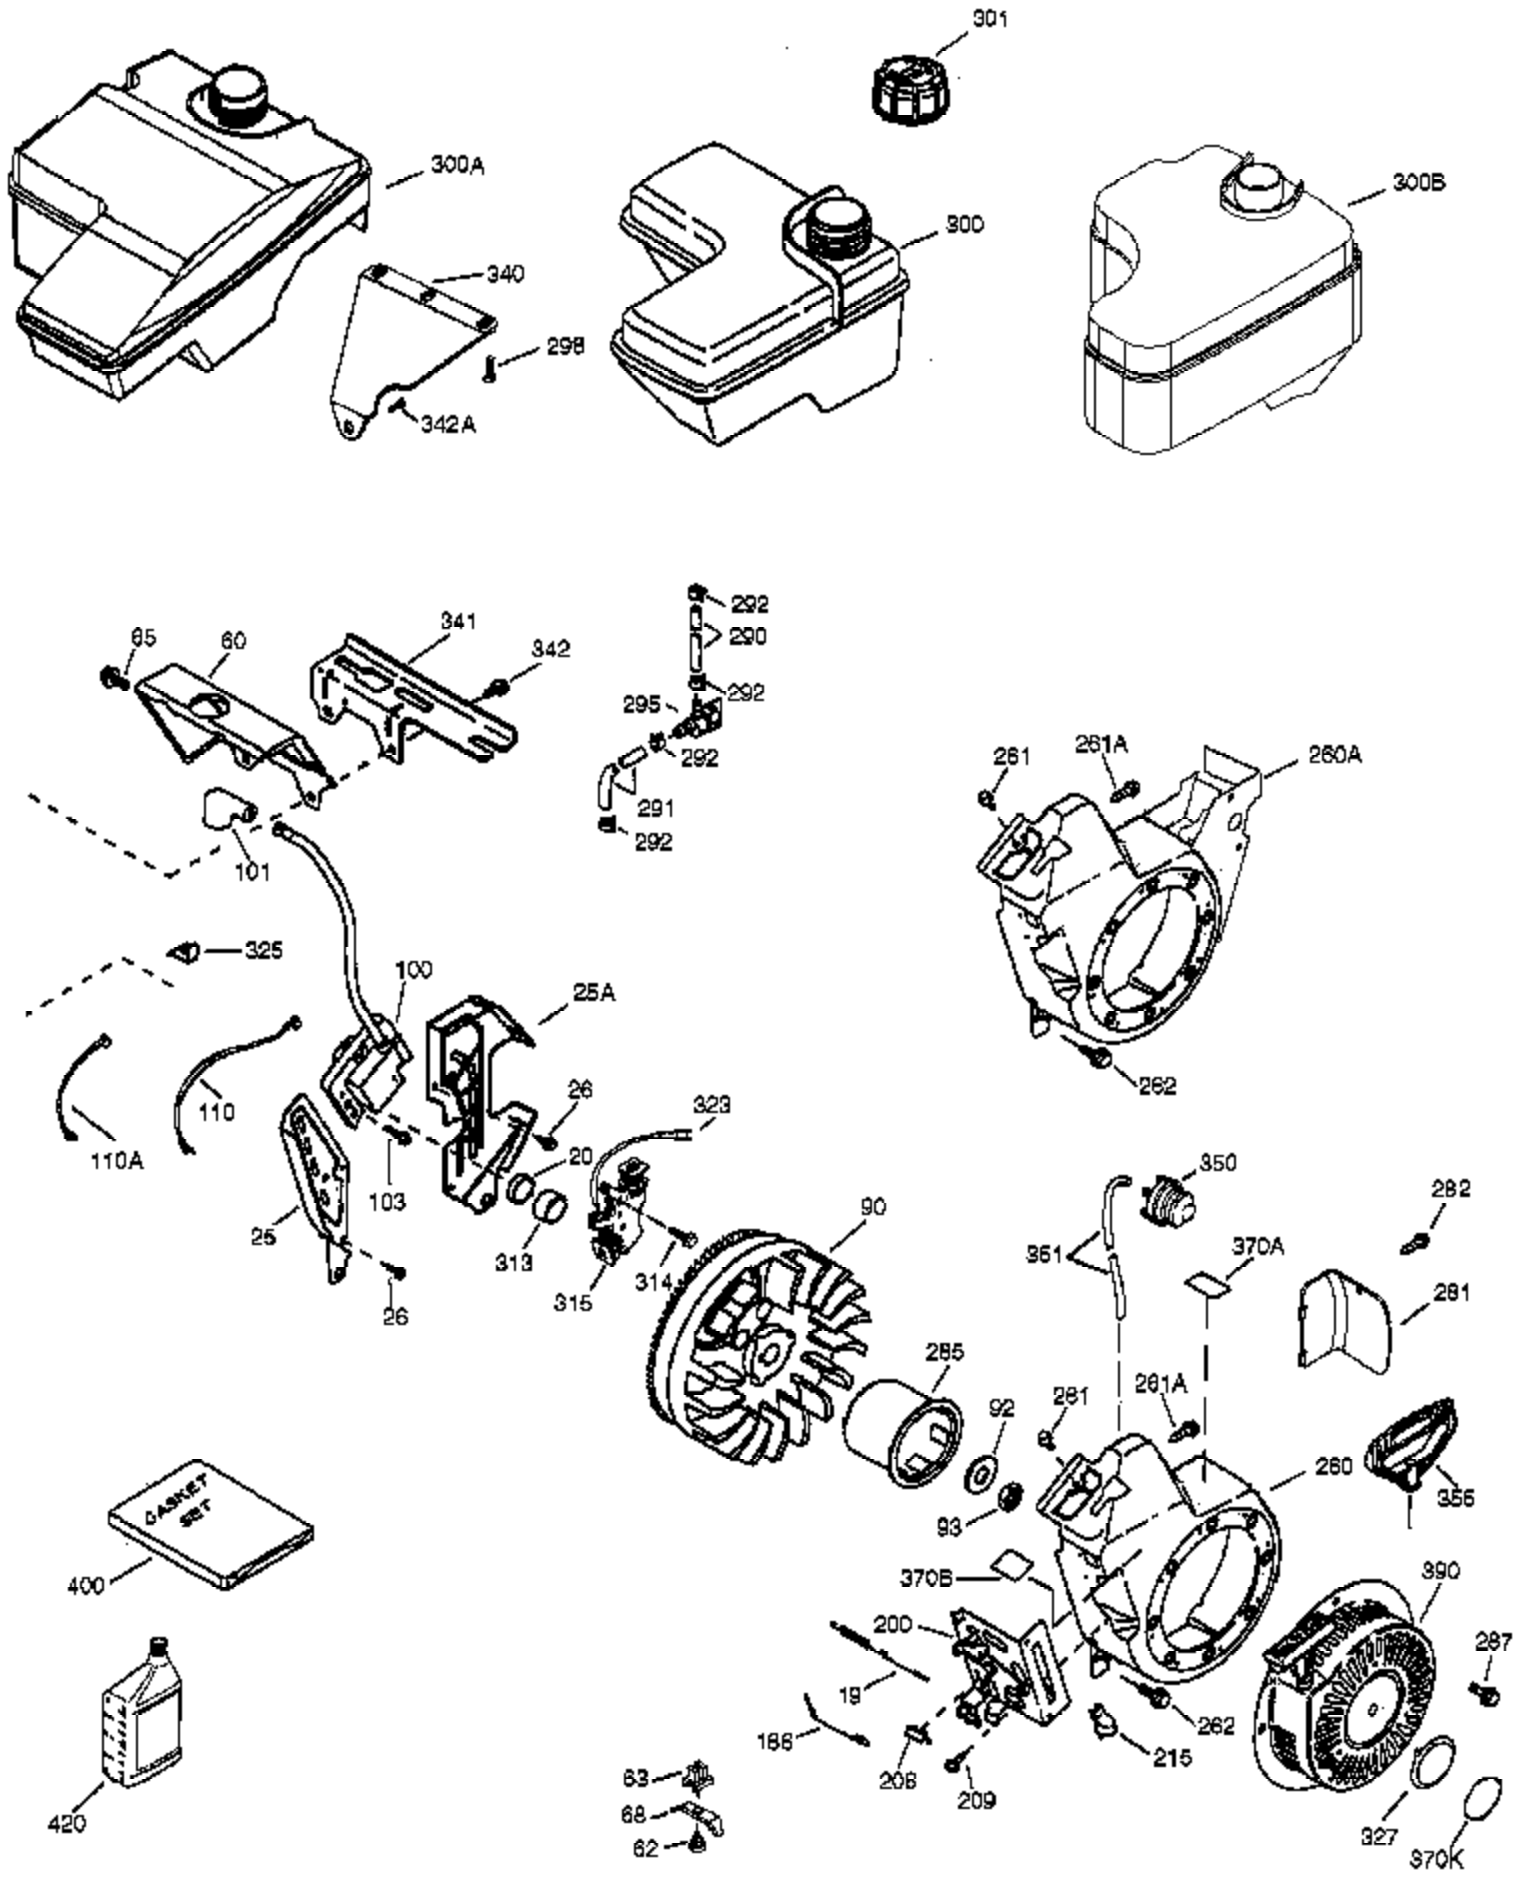

Ref #	Part Number	Qty	Description
19	36710	1	Extension Spring
20	32600	1	Oil Seal
25	36621	1	Air Baffle (Left)
25A	36869	1	Air Baffle (Right)
26	30200	1	Screw, 10-24 x 9/16"
60	36623	1	Blower Housing Extension
65	30200	1	Screw, 10-24 x 9/16"
90	611216	1	Flywheel
92	650815	1	Belleville Washer
93	650816	1	Flywheel Nut
100	34443A	1	Solid State Ignition
101	610118	1	Spark Plug Cover
103	651007	2	Screw, Torx T-15, 10-24 x 15/16"
110	36230	1	Ground Wire
186	36711	1	Governor Link
200	36824	1	Control Bracket (Incl. 206)
206	610973	1	Terminal
209	650821	2	Screw, 10-32 x 1/2"
215	32410	1	Control Knob
260	36901	1	Blower Housing
261A	650821	1	Screw, 10-32 x 1/2"
261	651008	1	Screw, 1/4-20 x 31/64"
262	651008	2	Screw, 1/4-20 x 31/64"
281	36907	1	Starter Bubble Cover
282	651035	1	Screw, 6-32 x 25/64"
285	35985B	1	Starter Cup
287	651008	4	Screw, 1/4-20 x 31/64"
290	30705	1	Fuel Line
291	29774	1	Fuel Line
292	26460	4	Fuel Line Clamp
295	35857	1	Fuel Shut-Off Valve
300	36863	1	Fuel Tank (Incl. 292 & 301)
301	35355	1	Fuel Cap
313	34080	1	Spacer
314	650873	1	Screw, 1/4-20 x 3/4"
315	611111	1	Alternator Coil (18 Watt) (Incl. 323)
323	611118	1	Terminal
325	29443	1	Wire Clip
341	36644	1	Fuel Tank Bracket
342	651010	2	Screw, 1/4-20 x 7/8"
350	570682	1	Primer Assembly
351	32180C	1	Primer Line
355	590574	1	Starter Handle (Mitten Grip)
370K	36695	1	Starter Decal
370B	36899	1	Speed Control Decal
370A	36261	1	Lubrication Decal
390	590733	1	Rewind Starter
400	36720	1	* Gasket Set (Incl. items marked PK i n notes) Incl. (1) each of 26756, 27272A, 29673, 35626, 36581, 36624, 36719
420	730226	1	SAE 5W30 4-Cycle Engine Oil (Quart)