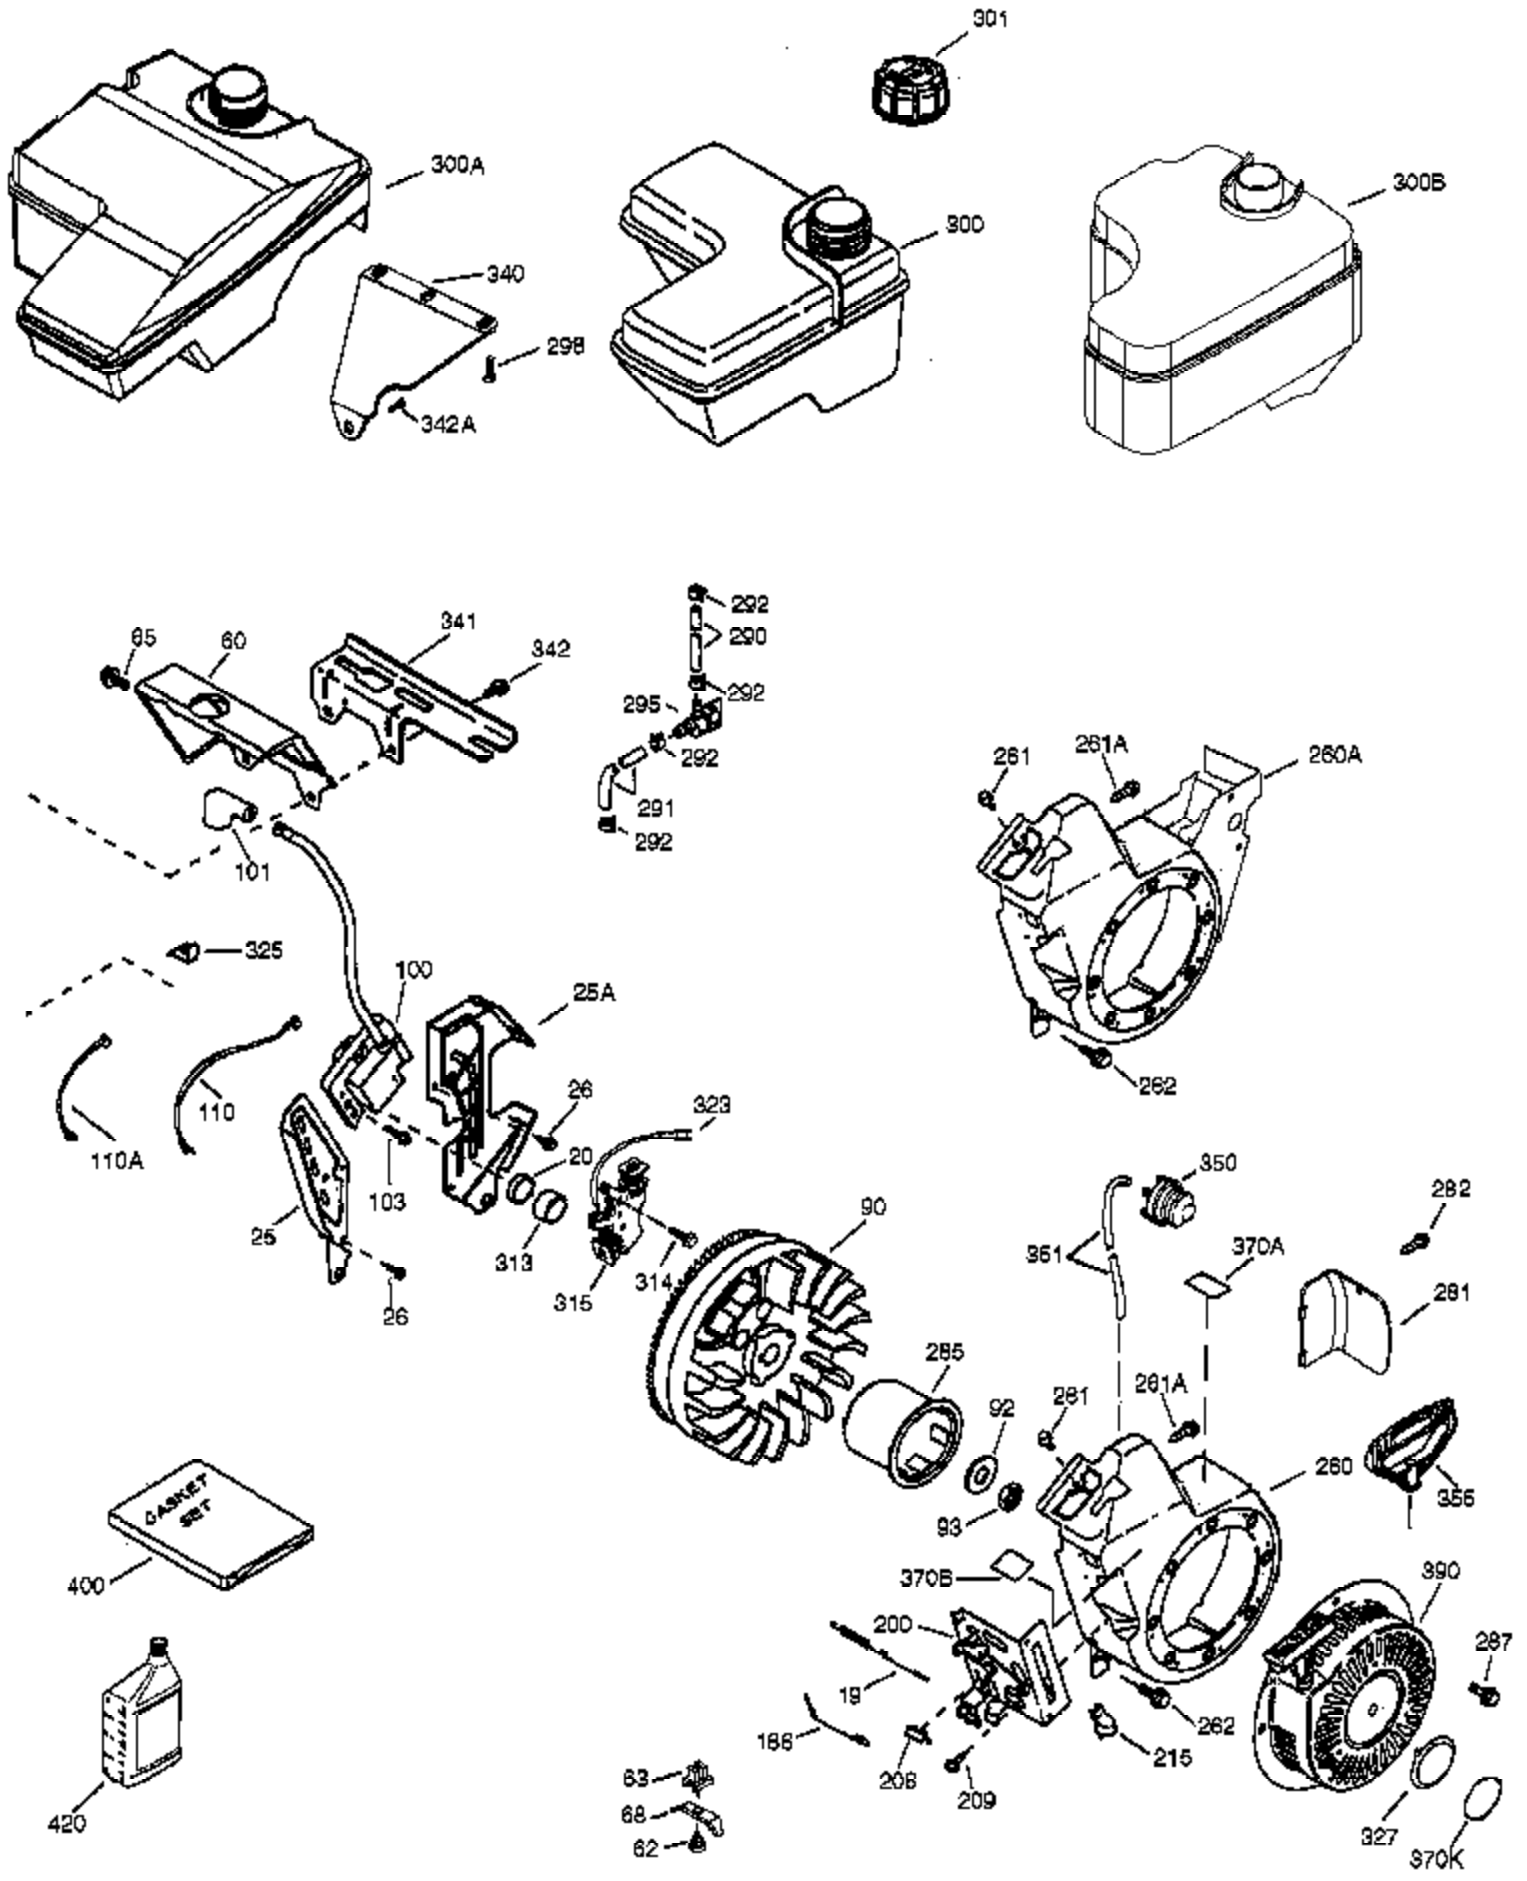

Ref #	Part Number	Qty	Description
19	36710	1	Extension Spring
20	32600	1	Oil Seal
25	36621	1	Air Baffle (Left)
25A	36869	1	Air Baffle (Right)
26	30200	1	Screw, 10-24 x 9/16"
60	36623A	1	Blower Housing Extension
65	30200	1	Screw, 10-24 x 9/16"
90	611216	1	Flywheel
92	650815	1	Belleville Washer
93	650816	1	Flywheel Nut
100	34443B	1	Solid State Ignition
101	610118	1	Spark Plug Cover
103	651007	2	Screw, Torx T-15, 10-24 x 15/16"
110	36230	1	Ground Wire
186	36711	1	Governor Link
200	36824A	1	Control Bracket (Incl. 206)
206	610973	1	Terminal
209	650821	2	Screw, 10-32 x 1/2"
215	32410	1	Control Knob
260	36901	1	Blower Housing
261	651008	1	Screw, 1/4-20 x 31/64"
261A	650821	1	Screw, 10-32 x 1/2"
262	651008	2	Screw, 1/4-20 x 31/64"
281	36907	1	Starter Bubble Cover
282	651035	1	Screw, 6-32 x 25/64"
285	35985B	1	Starter Cup
287	651008	4	Screw, 1/4-20 x 31/64"
290	30705	1	Fuel Line
291	29774	1	Fuel Line
292	26460	4	Fuel Line Clamp
295	35857	1	Fuel Shut-Off Valve
300	36863	1	Fuel Tank (Incl. 292 & 301)
301	36246	1	Fuel Cap
313	34080	1	Spacer
325	29443	1	Wire Clip
341	36644	1	Fuel Tank Bracket (Lower)
342	651010	2	Screw, 1/4-20 x 7/8"
350	570682	1	Primer Assembly
351	32180C	1	Primer Line
355	590574	1	Starter Handle (Mitten Grip)
370K	36695	1	Starter Decal
370A	36261	1	Lubrication Decal
370B	36899	1	Control Decal
390	590733	1	Rewind Starter (NOTE: This engine could have been built with 590749 starter.)
400	36720	1	* Gasket Set (Incl. items marked PK in notes) Incl. (1) each of 26756, 27272A, 29673, 35626, 36581, 36624, 36719
420	730226		SAE 5W30 4-Cycle Engine Oil (Quart)