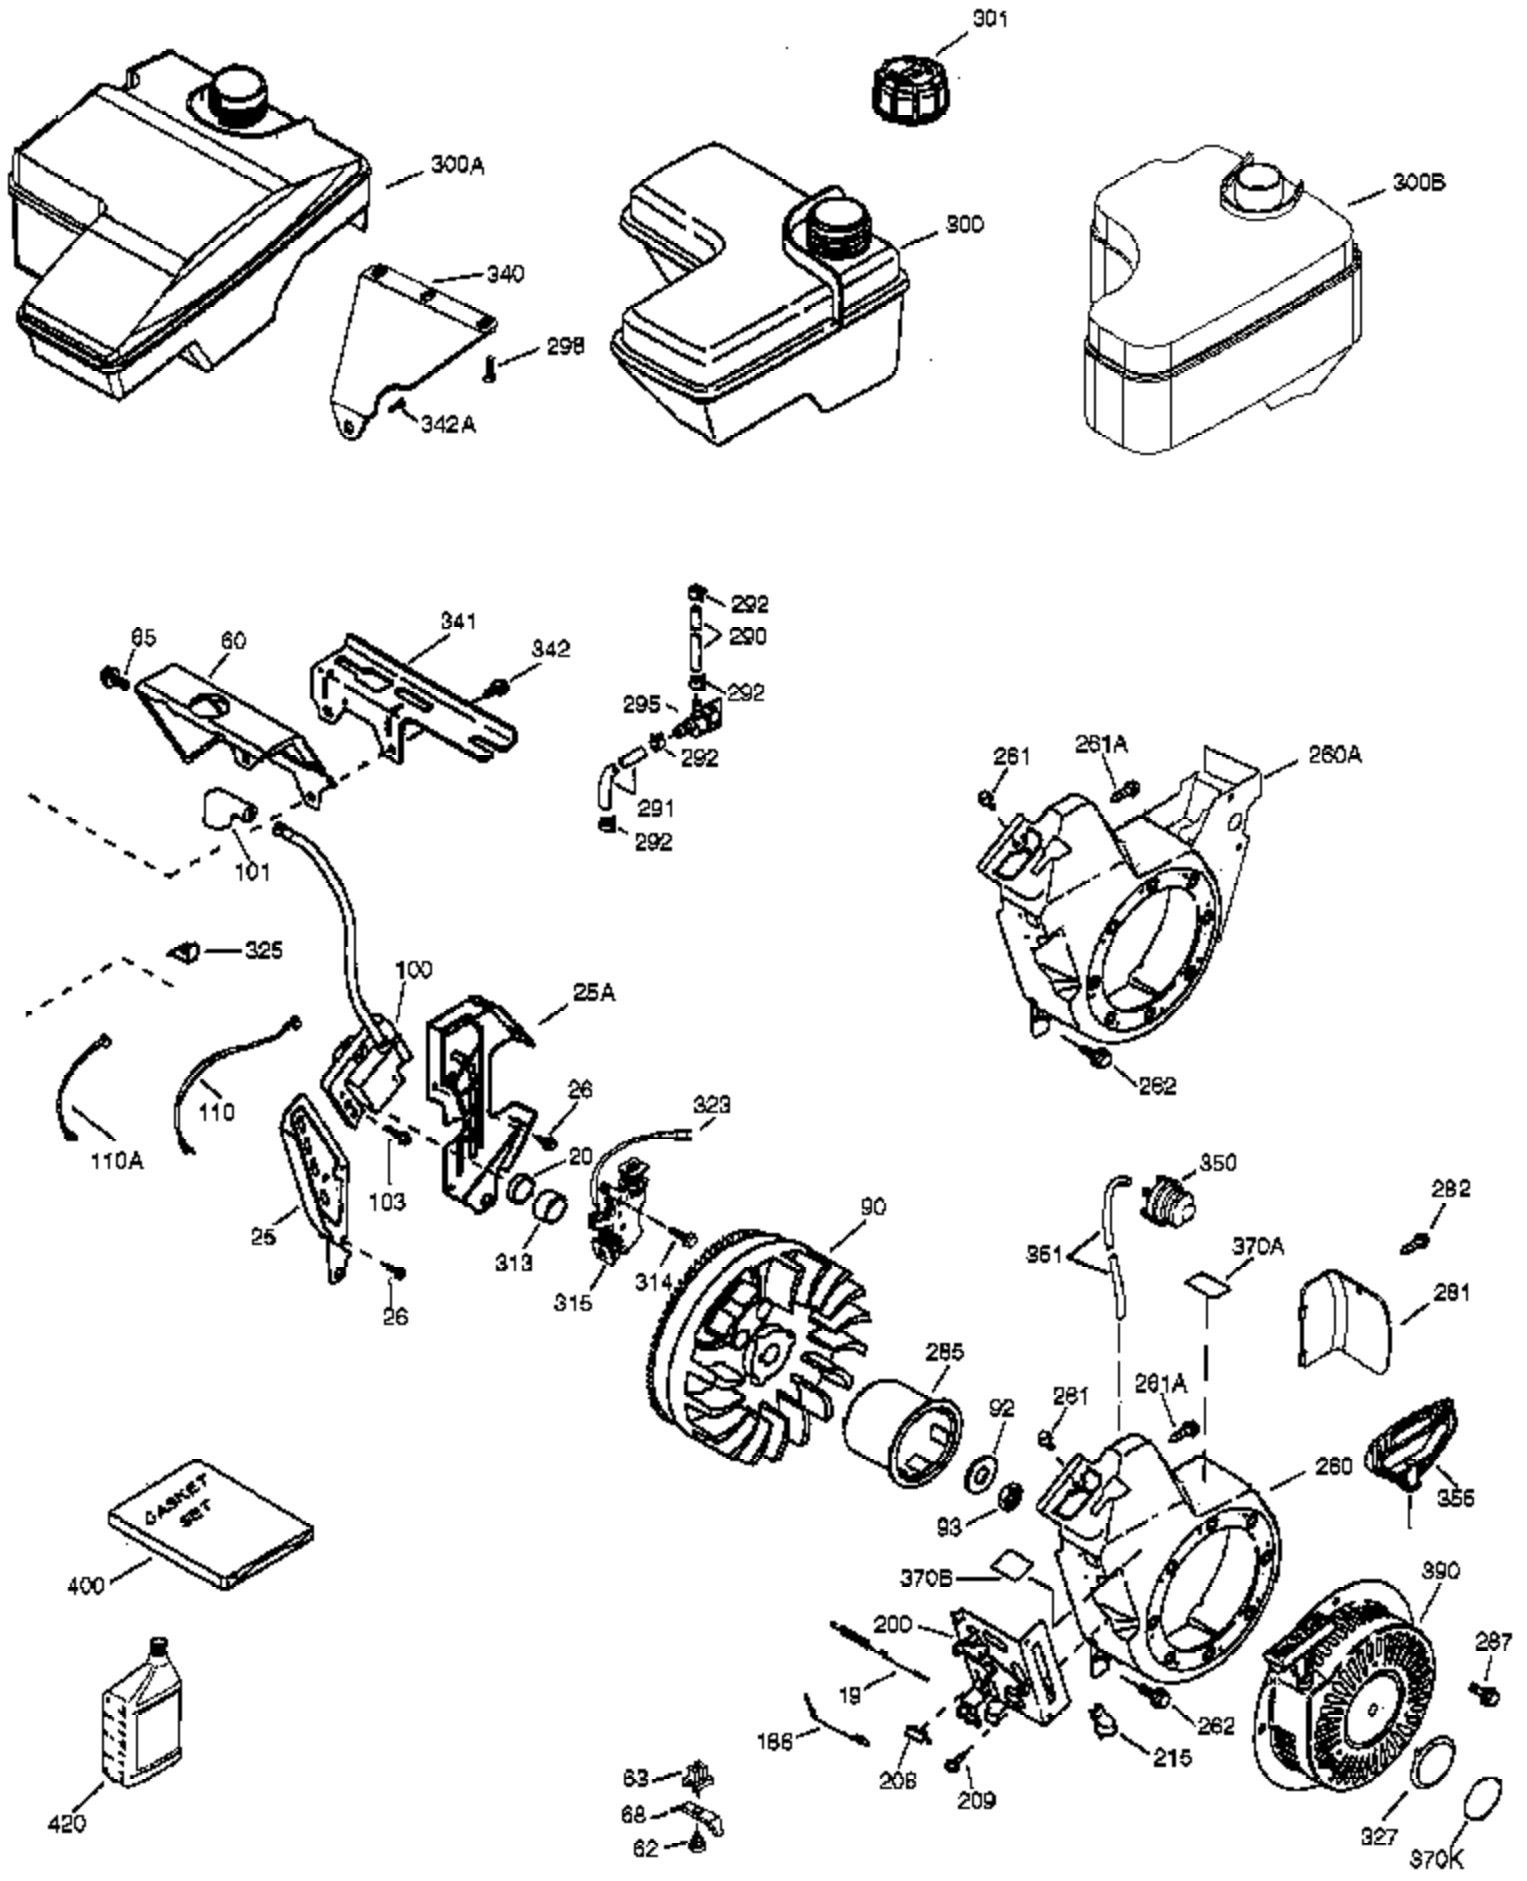

Ref #	Part Number	Qty	Description
19	37111	1	Extension Spring
20	32600	1	Oil Seal
25	36621	1	Air Baffle (Left)
25A	36869	1	Air Baffle (Right)
26	30200	1	Screw, 10-24 x 9/16"
60	36623A	1	Blower Housing Extension
65	30200	1	Screw, 10-24 x 9/16"
90	611216	1	Flywheel
92	650815	1	Belleville Washer
93	650816	1	Flywheel Nut
100	34443B	1	Solid State Ignition
101	610118	1	Spark Plug Cover
103	651007	2	Screw, Torx T-15, 10-24 x 15/16"
110	36230	1	Ground Wire
186	36711	1	Governor Link
200	36824A	1	Control Bracket (Incl. 206)
206	610973	1	Terminal
209	650821	2	Screw, 10-32 x 1/2"
215	32410	1	Control Knob
260	36901	1	Blower Housing
261A	650821	1	Screw, 10-32 x 1/2"
261	651008	1	Screw, 1/4-20 x 31/64"
262	651008	2	Screw, 1/4-20 x 31/64"
281	36907	1	Starter Bubble Cover
282	651035	1	Screw, 6-32 x 25/64"
285	35985B	1	Starter Cup
287	651008	4	Screw, 1/4-20 x 31/64"
290	30705	1	Fuel Line
291	29774	1	Fuel Line
292	26460	4	Fuel Line Clamp
295	35857	1	Fuel Shut-Off Valve
300	36863	1	Fuel Tank (Incl. 292 & 301)
301	36246	1	Fuel Cap
313	34080	1	Spacer
325	29443	1	Wire Clip
338A	28942	1	Screw, 10-32 x 3/8"
341	36644	1	Fuel Tank Bracket (Lower)
342	651010	2	Screw, 1/4-20 x 7/8"
350	570682A	1	Primer Assembly
351	32180C	1	Primer Line
355	590574	1	Starter Handle (Mitten Grip)
370K	36695	1	Starter Decal
370B	36899	1	Control Decal
370A	36261	1	Lubrication Decal (Replaces 64-831)
390	590749	1	Rewind Starter (NOTE: This engine could have been built with 590733 starter.)
400	36720	1	* Gasket Set (Incl. items marked PK in notes) Incl. (1) each of 26756, 27272A, 29673, 35626, 36581, 36624, 36719
420	730226		SAE 5W30 4-Cycle Engine Oil (Quart)