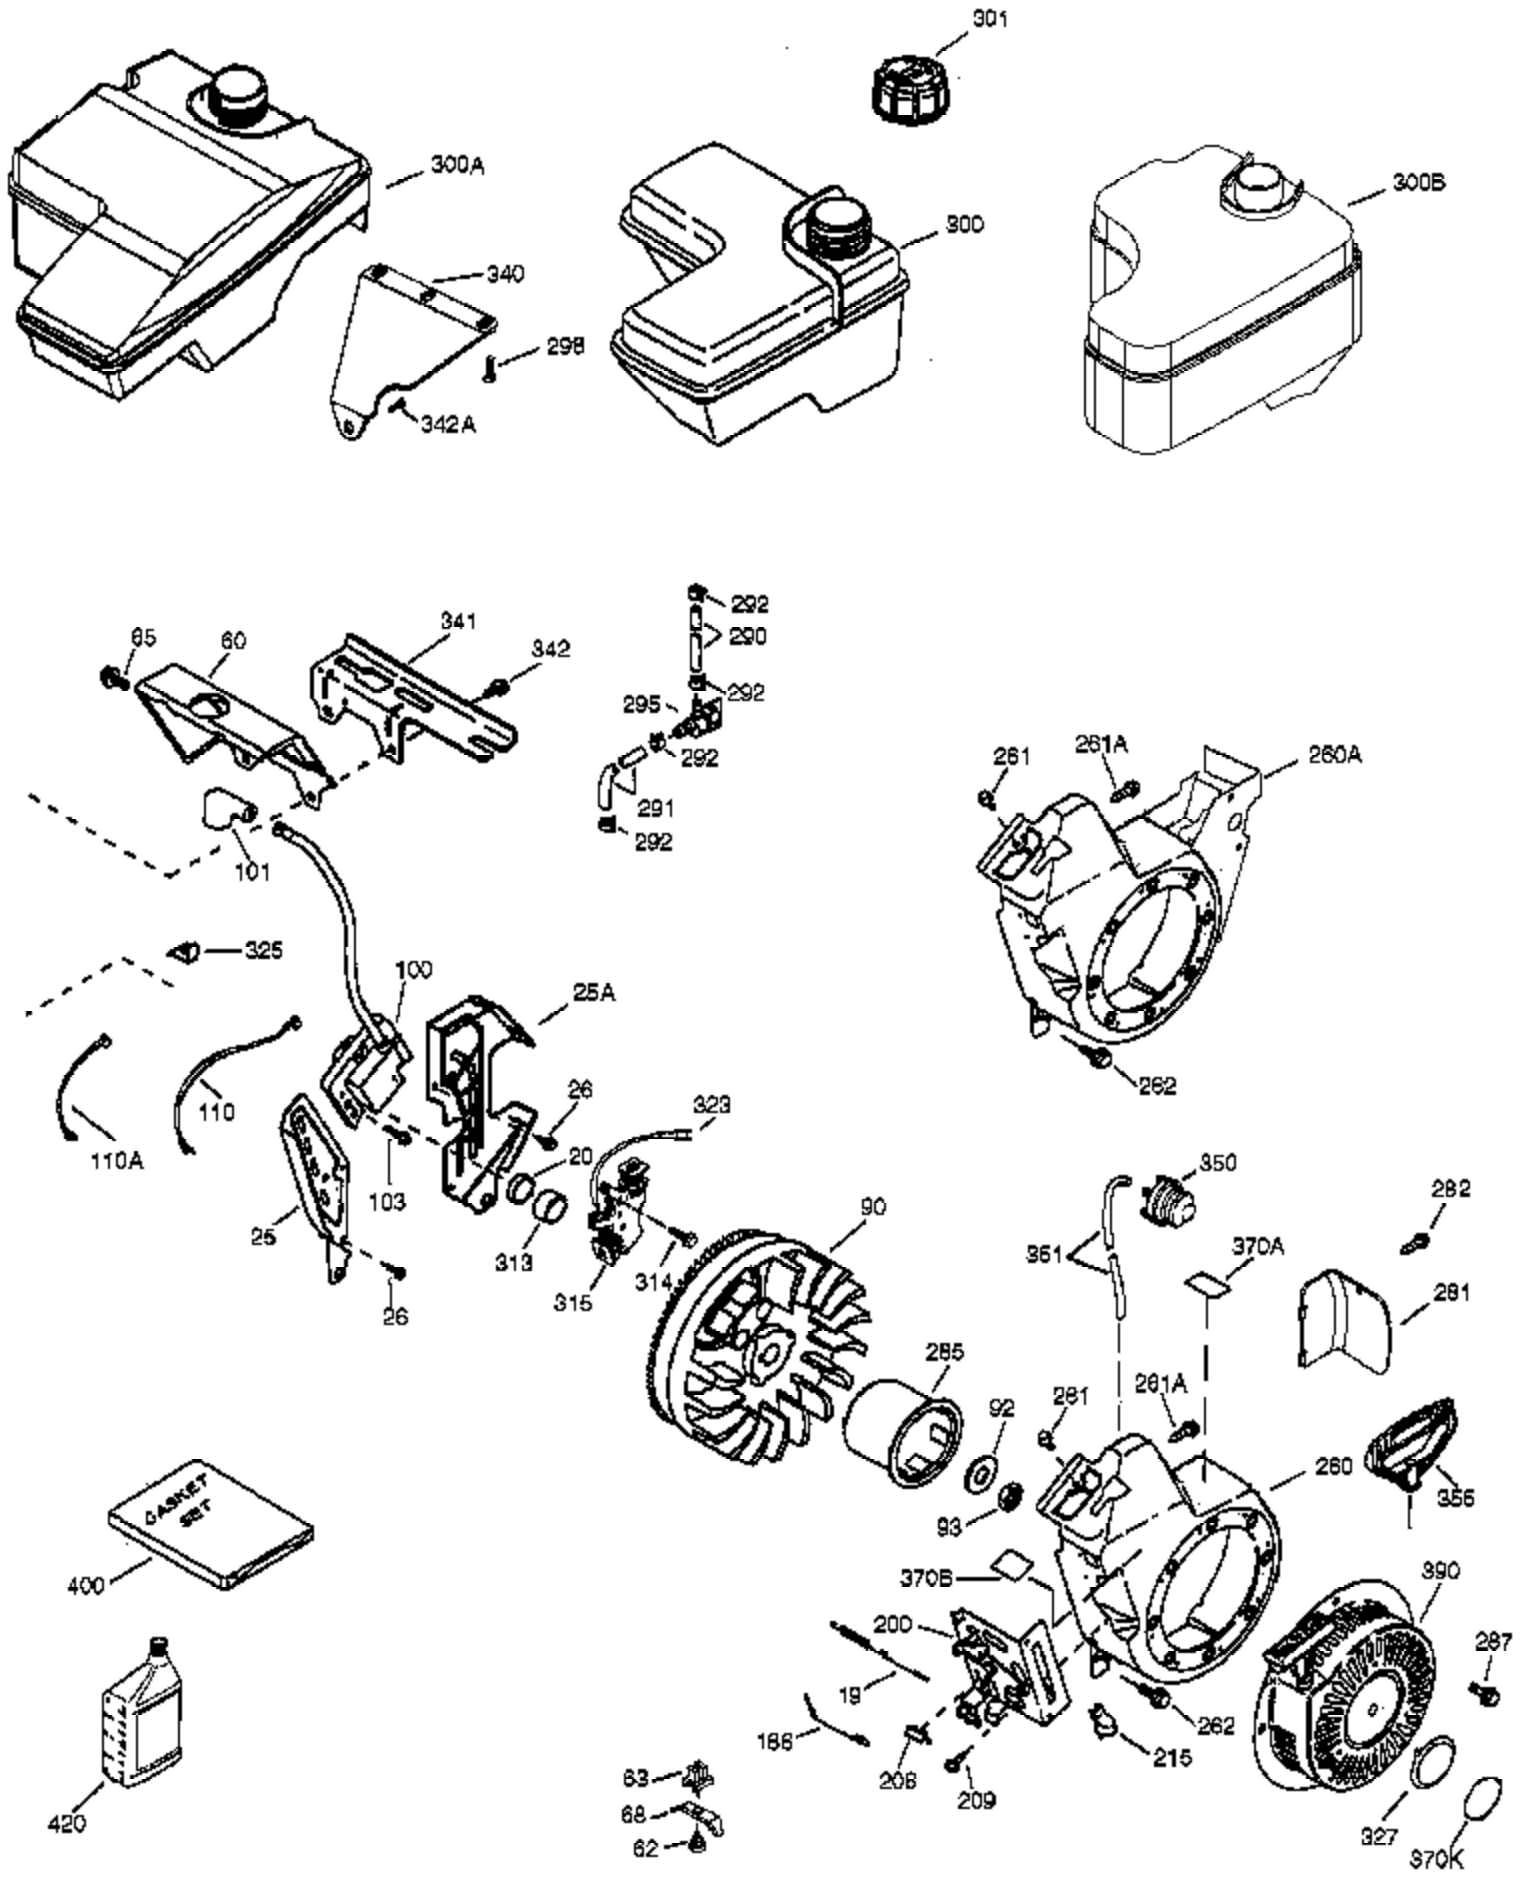

Ref #	Part Number	Qty	Description
19	37111	1	Extension Spring
20	32600	1	Oil Seal
25	36621	1	Air Baffle (Left)
25A	36869	1	Air Baffle (Right)
26	30200	1	Screw, 10-24 x 9/16"
60	36623A	1	Blower Housing Extension
65	30200	1	Screw, 10-24 x 9/16"
90	611216	1	Flywheel
92	650815	1	Belleville Washer
93	650816	1	Flywheel Nut
100	34443C	1	Solid State Ignition
101	610118	1	Spark Plug Cover
103	651007	2	Screw, Torx T-15, 10-24 x 15/16"
110	36230	1	Ground Wire
151A	40016A	1	Intake Valve Seal
186	36711	1	Governor Link
200	36824A	1	Control Bracket (Incl. 206)
206	610973	1	Terminal
209	650821	2	Screw, 10-32 x 1/2"
215	32410	1	Control Knob
260	36901	1	Blower Housing
261A	650821	1	Screw, 10-32 x 1/2"
261	651008	1	Screw, 1/4-20 x 31/64"
262	651008	2	Screw, 1/4-20 x 31/64"
281	36907	1	Starter Bubble Cover
282	651035	1	Screw, 6-32 x 25/64"
285	35985B	1	Starter Cup
287	651008	4	Screw, 1/4-20 x 31/64"
290	30705	1	Fuel Line
291	29774	1	Fuel Line
292	26460	4	Fuel Line Clamp
292	26460	1	Fuel Line Clamp
295	35857	1	Fuel Shut-Off Valve
300	36863	1	Fuel Tank (Incl. 292 & 301)
301	36246	1	Fuel Cap
313	34080	1	Spacer
325	37471	1	Fuel Line Bracket
325A	30200	1	Screw, 10-24 x 9/16"
338A	28942	1	Screw, 10-32 x 3/8"
341	36644	1	Fuel Tank Bracket (Lower)
342	651010	2	Screw, 1/4-20 x 7/8"
350	570682A	1	Primer Assembly
351	32180C	1	Primer Line
355	590574	1	Starter Handle (Mitten Grip)
370K	36695	1	Starter Decal
370B	36899	1	Control Decal
370A	36261	1	Lubrication Decal (Replaces 64-831)
390	590749	1	Rewind Starter (NOTE: This engine could have been built with 590733 starter.)
400	36720	1	* Gasket Set (Incl. items marked PK in notes)
420	730226		SAE 5W/30 4-Cycle Engine Oil (Quart)