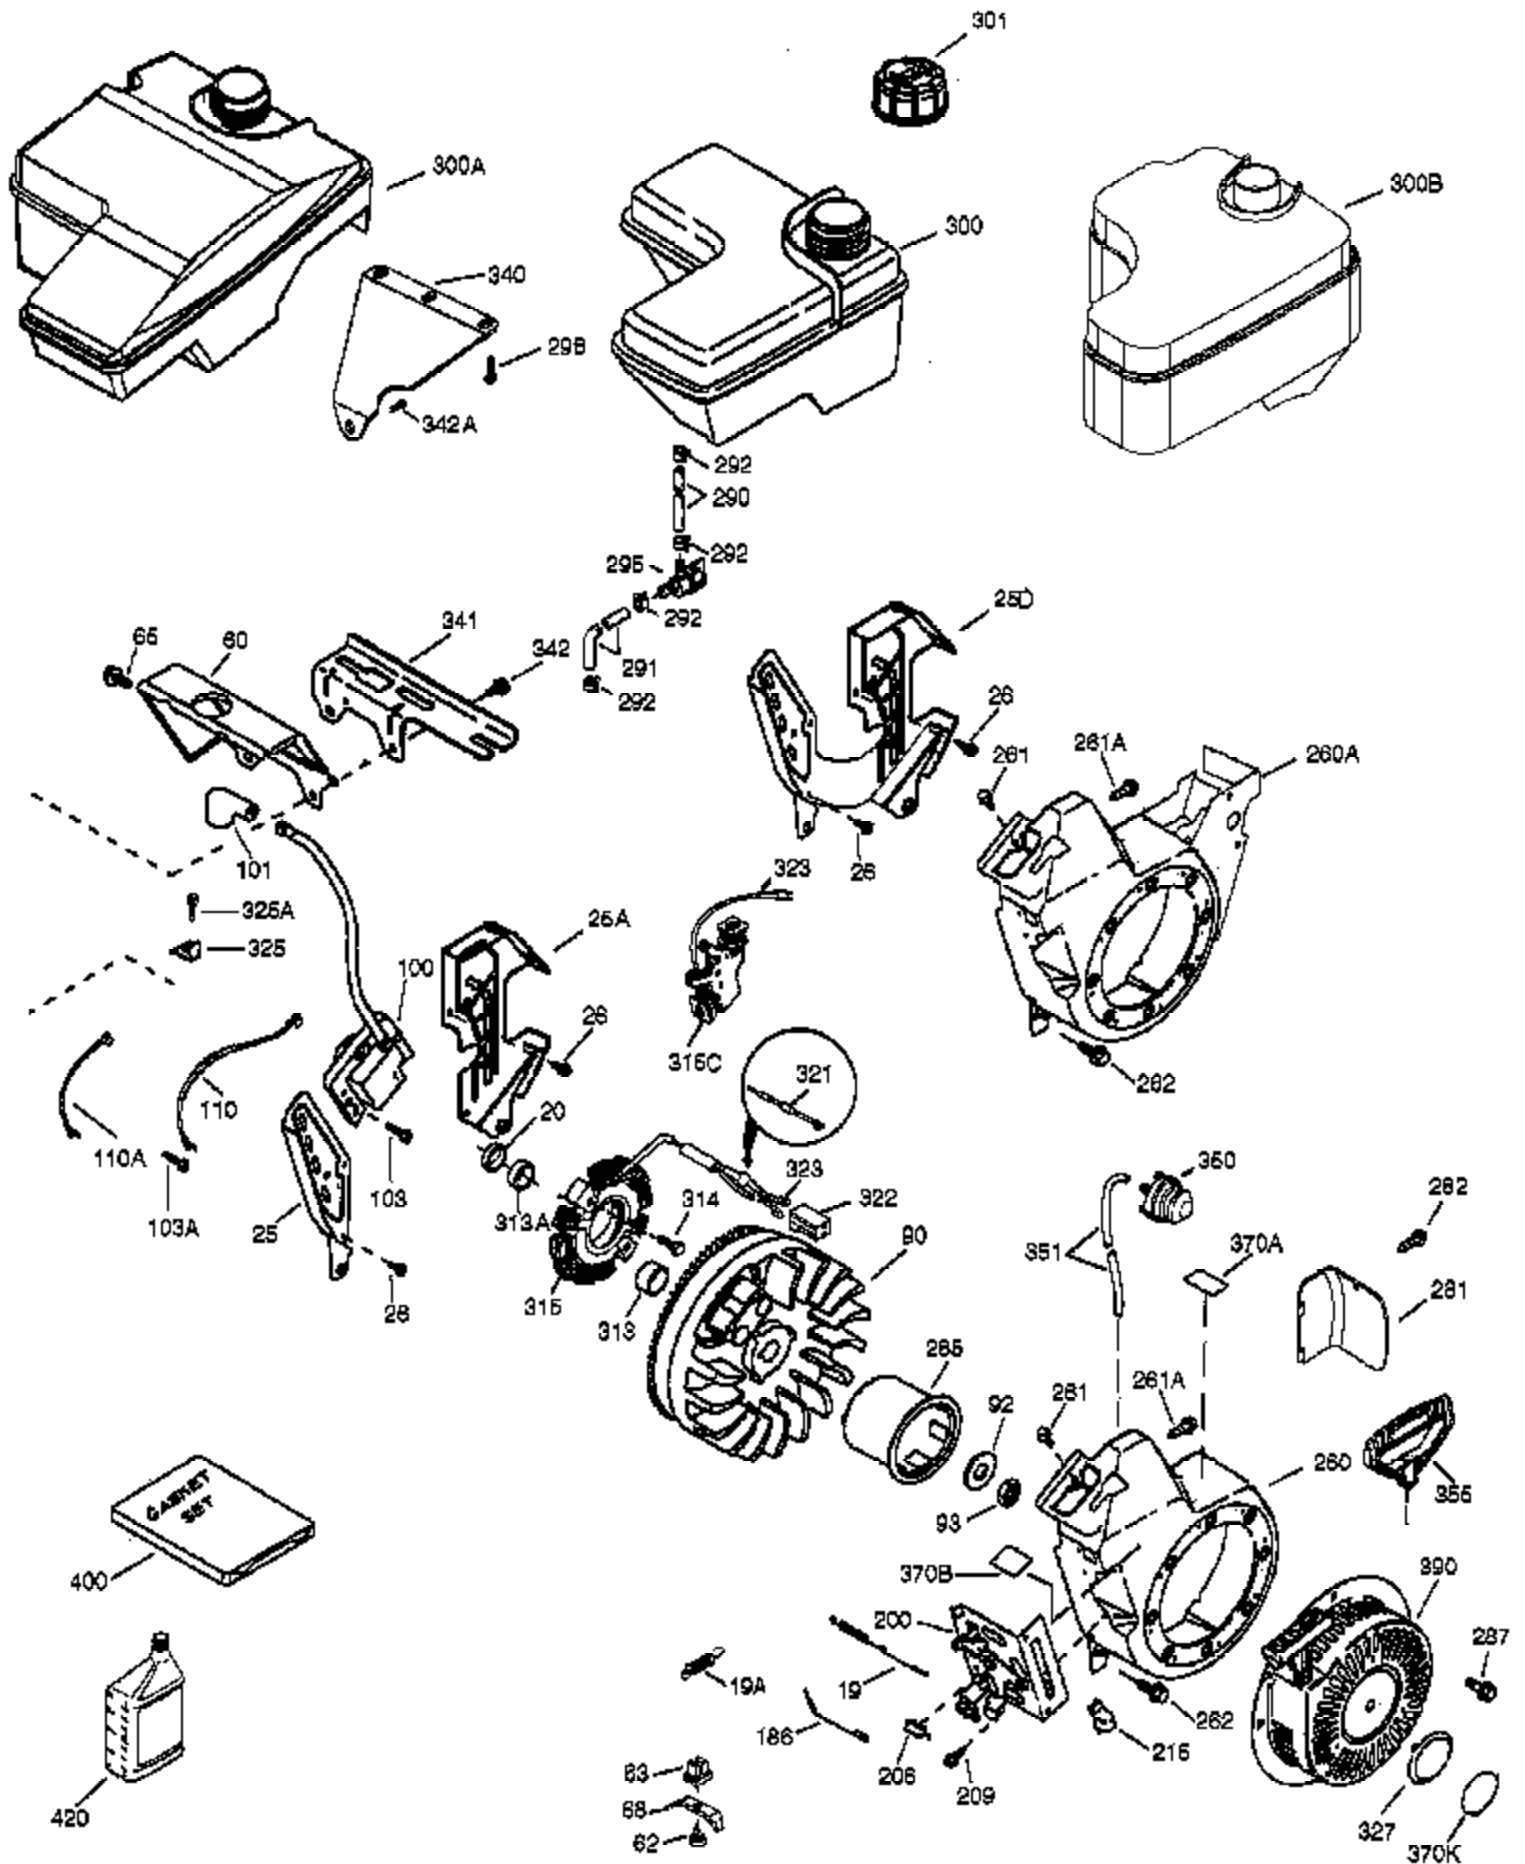

Ref #	Part Number	Qty	Description
19	37111	1	Extension Spring
20	32600	1	Oil Seal
25	36621	1	Air Baffle (Left)
25A	36869	1	Air Baffle (Right)
26	30200	1	Screw, 10-24 x 9/16"
60	36623A	1	Blower Housing Extension
65	30200	1	Screw, 10-24 x 9/16"
90	611216	1	Flywheel
92	650815	1	Belleville Washer
93	650816	1	Flywheel Nut
100	34443C	1	Solid State Ignition
101	610118	1	Spark Plug Cover
103	651007	2	Screw, Torx T-15, 10-24 x 15/16"
110	36230	1	Ground Wire
186	36711	1	Governor Link
200	36824A	1	Control Bracket (Incl. 206)
206	610973	1	Terminal
209	650821	2	Screw, 10-32 x 1/2"
215	32410	1	Control Knob
260	36901	1	Blower Housing
261A	650821	1	Screw, 10-32 x 1/2"
261	651008	1	Screw, 1/4-20 x 31/64"
262	651008	2	Screw, 1/4-20 x 31/64"
281	36907	1	Starter Bubble Cover
282	651035	1	Screw, 6-32 x 25/64"
285	35985B	1	Starter Cup
287	651008	4	Screw, 1/4-20 x 31/64"
290	30705	1	Fuel Line
291	29774	1	Fuel Line
292	26460	4	Fuel Line Clamp
292	26460	1	Fuel Line Clamp
295	35857	1	Fuel Shut-Off Valve
300	36863	1	Fuel Tank (Incl. 292 & 301)
301	36246	1	Fuel Cap
313	34080	1	Spacer
325A	30200	1	Screw, 10-24 x 9/16"
325	37471	1	Fuel Line Bracket
341	36644	1	Fuel Tank Bracket (Lower)
342	651010	2	Screw, 1/4-20 x 7/8"
350	570682A	1	Primer Assembly
351	32180C	1	Primer Line
355	590574	1	Starter Handle (Mitten Grip)
370A	36261	1	Lubrication Decal
370K	36695	1	Starter Decal
370B	36899	1	Control Decal
390	590749	1	Rewind Starter (NOTE: This engine could have been built with 590733 starter.)
400	36720	1	* Gasket Set (Incl. items marked PK in notes)
420	730226		SAE 5W30 4-Cycle Engine Oil (Quart)