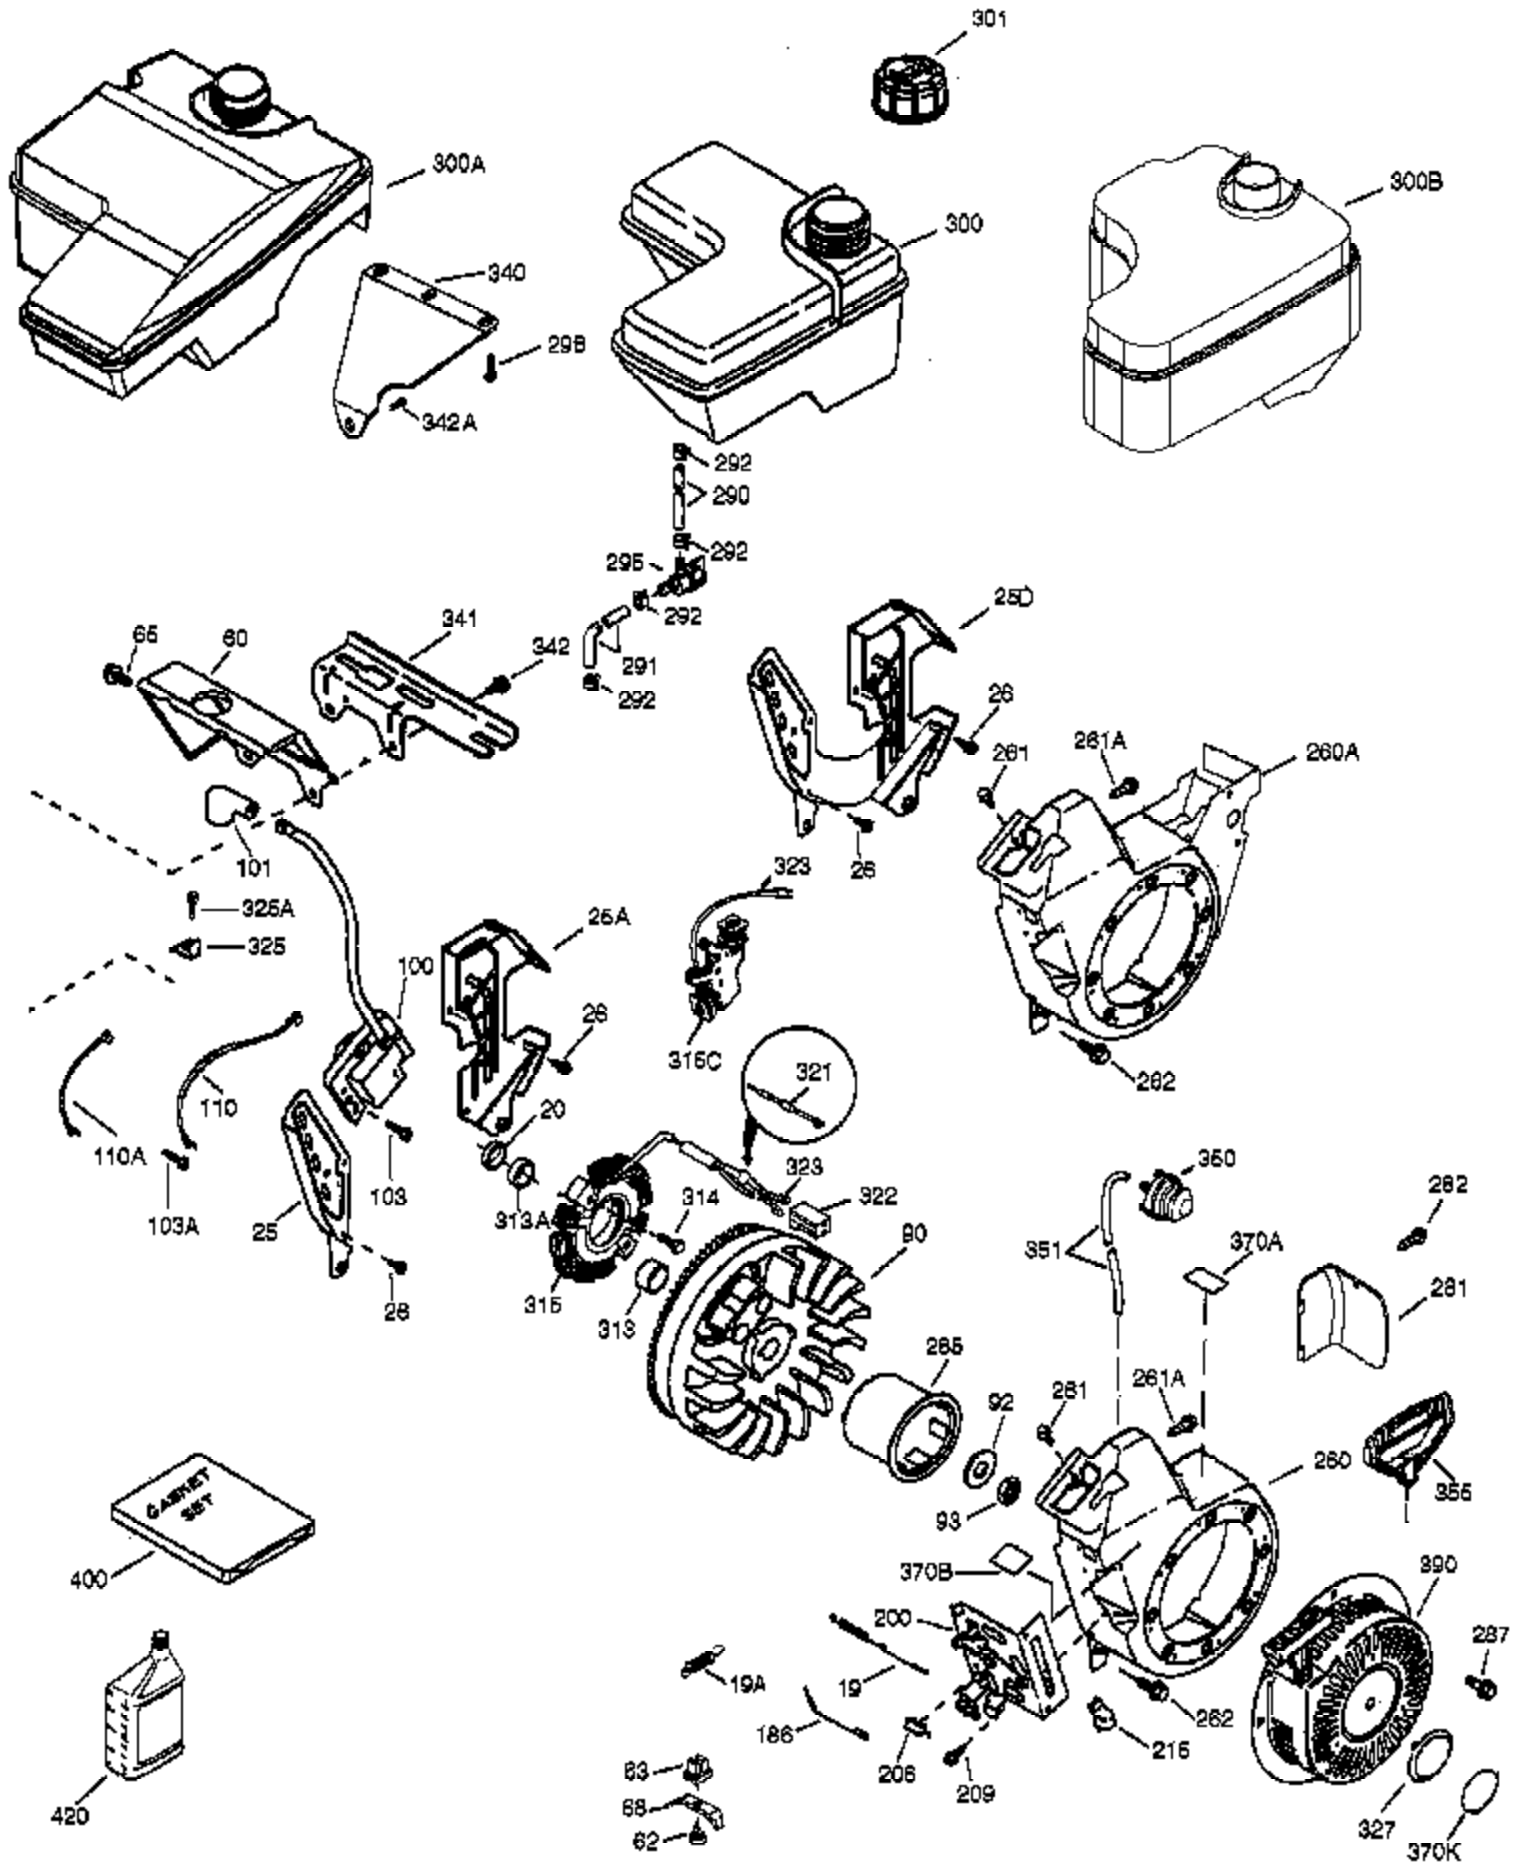

Ref #	Part Number	Qty	Description
19	37111	1	Extension Spring
20	32600	1	Oil Seal
25D	37710	1	Air Baffle (1 pc. electric start)
26	30200	2	Screw, 10-24 x 9/16"
60	36623A	1	Blower Housing Extension
65	30200	1	Screw, 10-24 x 9/16"
90	611216	1	Flywheel
92	650815	1	Belleville Washer
93	650816	1	Flywheel Nut
100	34443C	1	Solid State Ignition
101	610118	1	Spark Plug Cover
103	651007	2	Screw, T-15, 10-24 x 15/16"
110	36230	1	Ground Wire
186	36711	1	Governor Link
200	36824A	1	Control Bracket (Incl. 206)
206	610973	1	Terminal
209	650821	2	Screw, 10-32 x 1/2"
215	32410	1	Control Knob
260	36901	1	Blower Housing
261A	650821	1	Screw, 10-32 x 1/2"
261	651008	1	Screw, 1/4-20 x 31/64"
262	651008	2	Screw, 1/4-20 x 31/64"
281	36907	1	Starter Bubble Cover
282	651035	1	Screw, 6-32 x 25/64"
285	35985B	1	Starter Cup
287	651008	4	Screw, 1/4-20 x 31/64"
290	30705	1	Fuel Line
291	29774	1	Fuel Line
292	26460	4	Fuel Line Clamp
295	35857	1	Fuel Shut-Off Valve
300	36863	1	Fuel Tank (Incl. 292 & 301)
301	36246	1	Fuel Cap
313	34080	1	Spacer
341	36644	1	Fuel Tank Bracket (Lower)
342	651010	2	Screw, 1/4-20 x 7/8"
350	570682A	1	Primer Assembly
351	32180C	1	Primer Line
355	590574	1	Starter Handle (Mitten Grip)
370B	36899	1	Control Decal
370A	36261	1	Instruction Decal
370K	36695	1	Starter Decal
390	590749	1	Rewind Starter (NOTE: This engine could have been built with 590733 starter.)
400	36720	1	* Gasket Set (Incl. items marked PK in notes)
420	730226		SAE 5W30 4-Cycle Engine Oil (Quart)