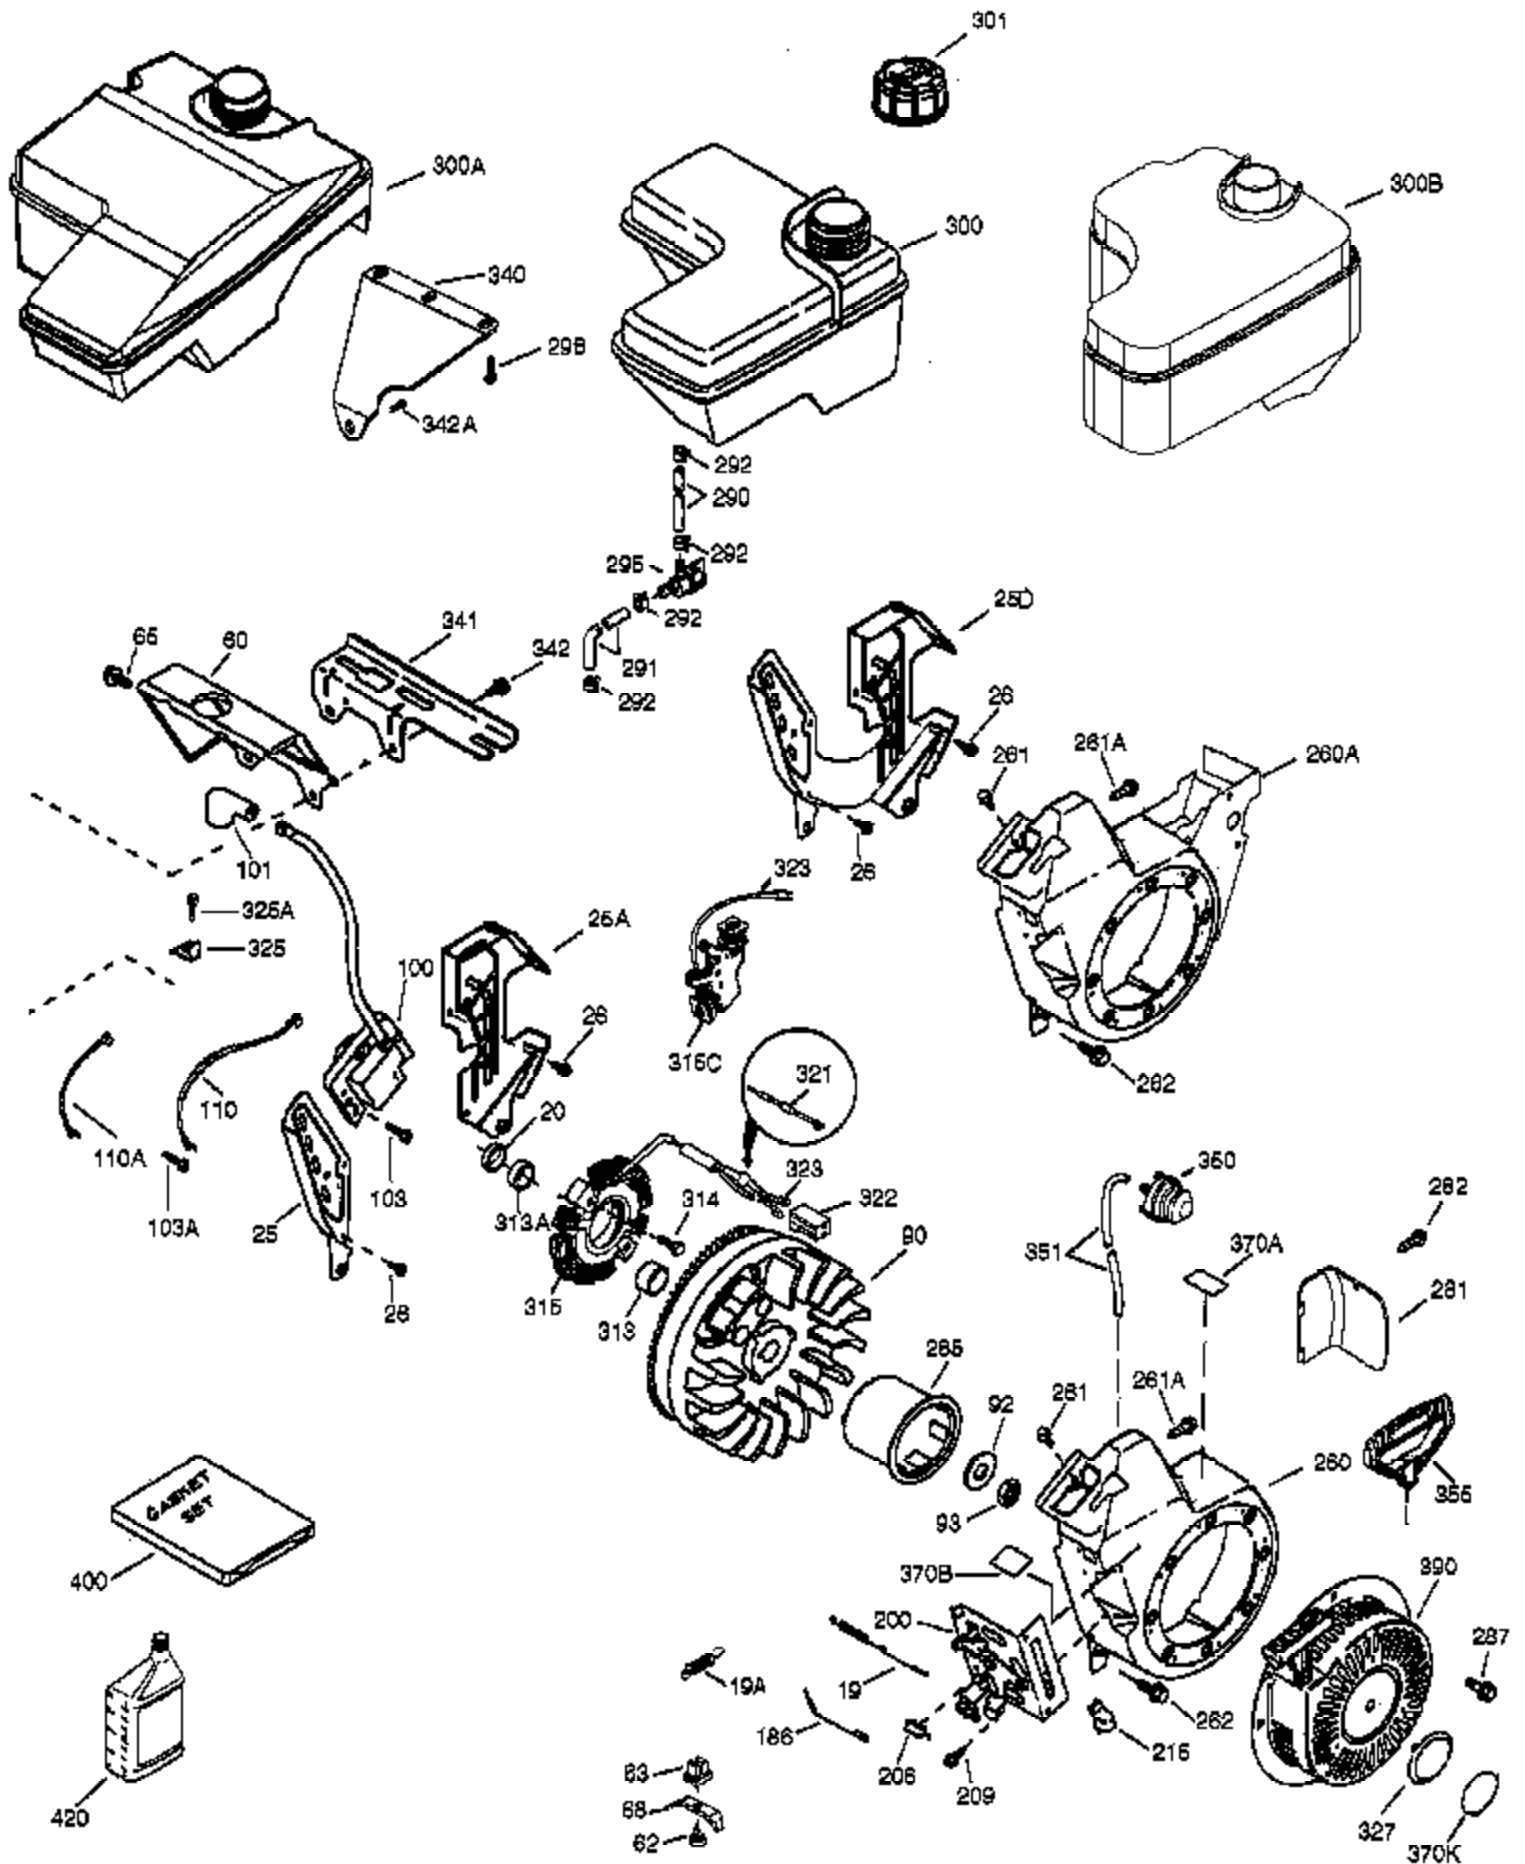

Ref #	Part Number	Qty	Description
19	37111	1	Extension Spring
20	32600	1	Oil Seal
25D	37710	1	Air Baffle (1 pc. electric start)
26	30200	2	Screw, 10-24 x 9/16"
60	36623A	1	Blower Housing Extension
65	30200	1	Screw, 10-24 x 9/16"
90	611216	1	Flywheel
92	650815	1	Belleville Washer
93	650816	1	Flywheel Nut
100	34443C	1	Solid State Ignition
101	610118	1	Spark Plug Cover
103	651007	2	Screw, T-15, 10-24 x 15/16"
110	36230	1	Ground Wire
186	36711	1	Governor Link
200	36824A	1	Control Bracket (Incl. 206)
206	610973	1	Terminal
209	650821	2	Screw, 10-32 x 1/2"
215	32410	1	Control Knob
260	36901	1	Blower Housing
261A	650821	1	Screw, 10-32 x 1/2"
261	651008	1	Screw, 1/4-20 x 31/64"
262	651008	2	Screw, 1/4-20 x 31/64"
281	36907	1	Starter Bubble Cover
282	651035	1	Screw, 6-32 x 25/64"
285	35985B	1	Starter Cup
287	651008	4	Screw, 1/4-20 x 31/64"
290	30705	1	Fuel Line
292	26460	2	Fuel Line Clamp
300	36863	1	Fuel Tank (Incl. 292 & 301)
301	35355	1	Fuel Cap
313	34080	1	Spacer
341	36644A	1	Fuel Tank Bracket (Lower)
342B	651086	2	Rubber Washer
342	651085	2	Screw, 1/4-20 x 19/32"
350	570682A	1	Primer Assembly
351	32180C	1	Primer Line
355	590574	1	Starter Handle (Mitten Grip)
370B	36899	1	Control Decal
370A	36261	1	Instruction Decal
370K	36695	1	Starter Decal
390	590749	1	Rewind Starter (NOTE: This engine could have been built with 590733 starter.)
400	36720	1	* Gasket Set (Incl. items marked PK in notes)
420	730226A		SAE 5W30 4-Cycle Engine Oil (Quart)