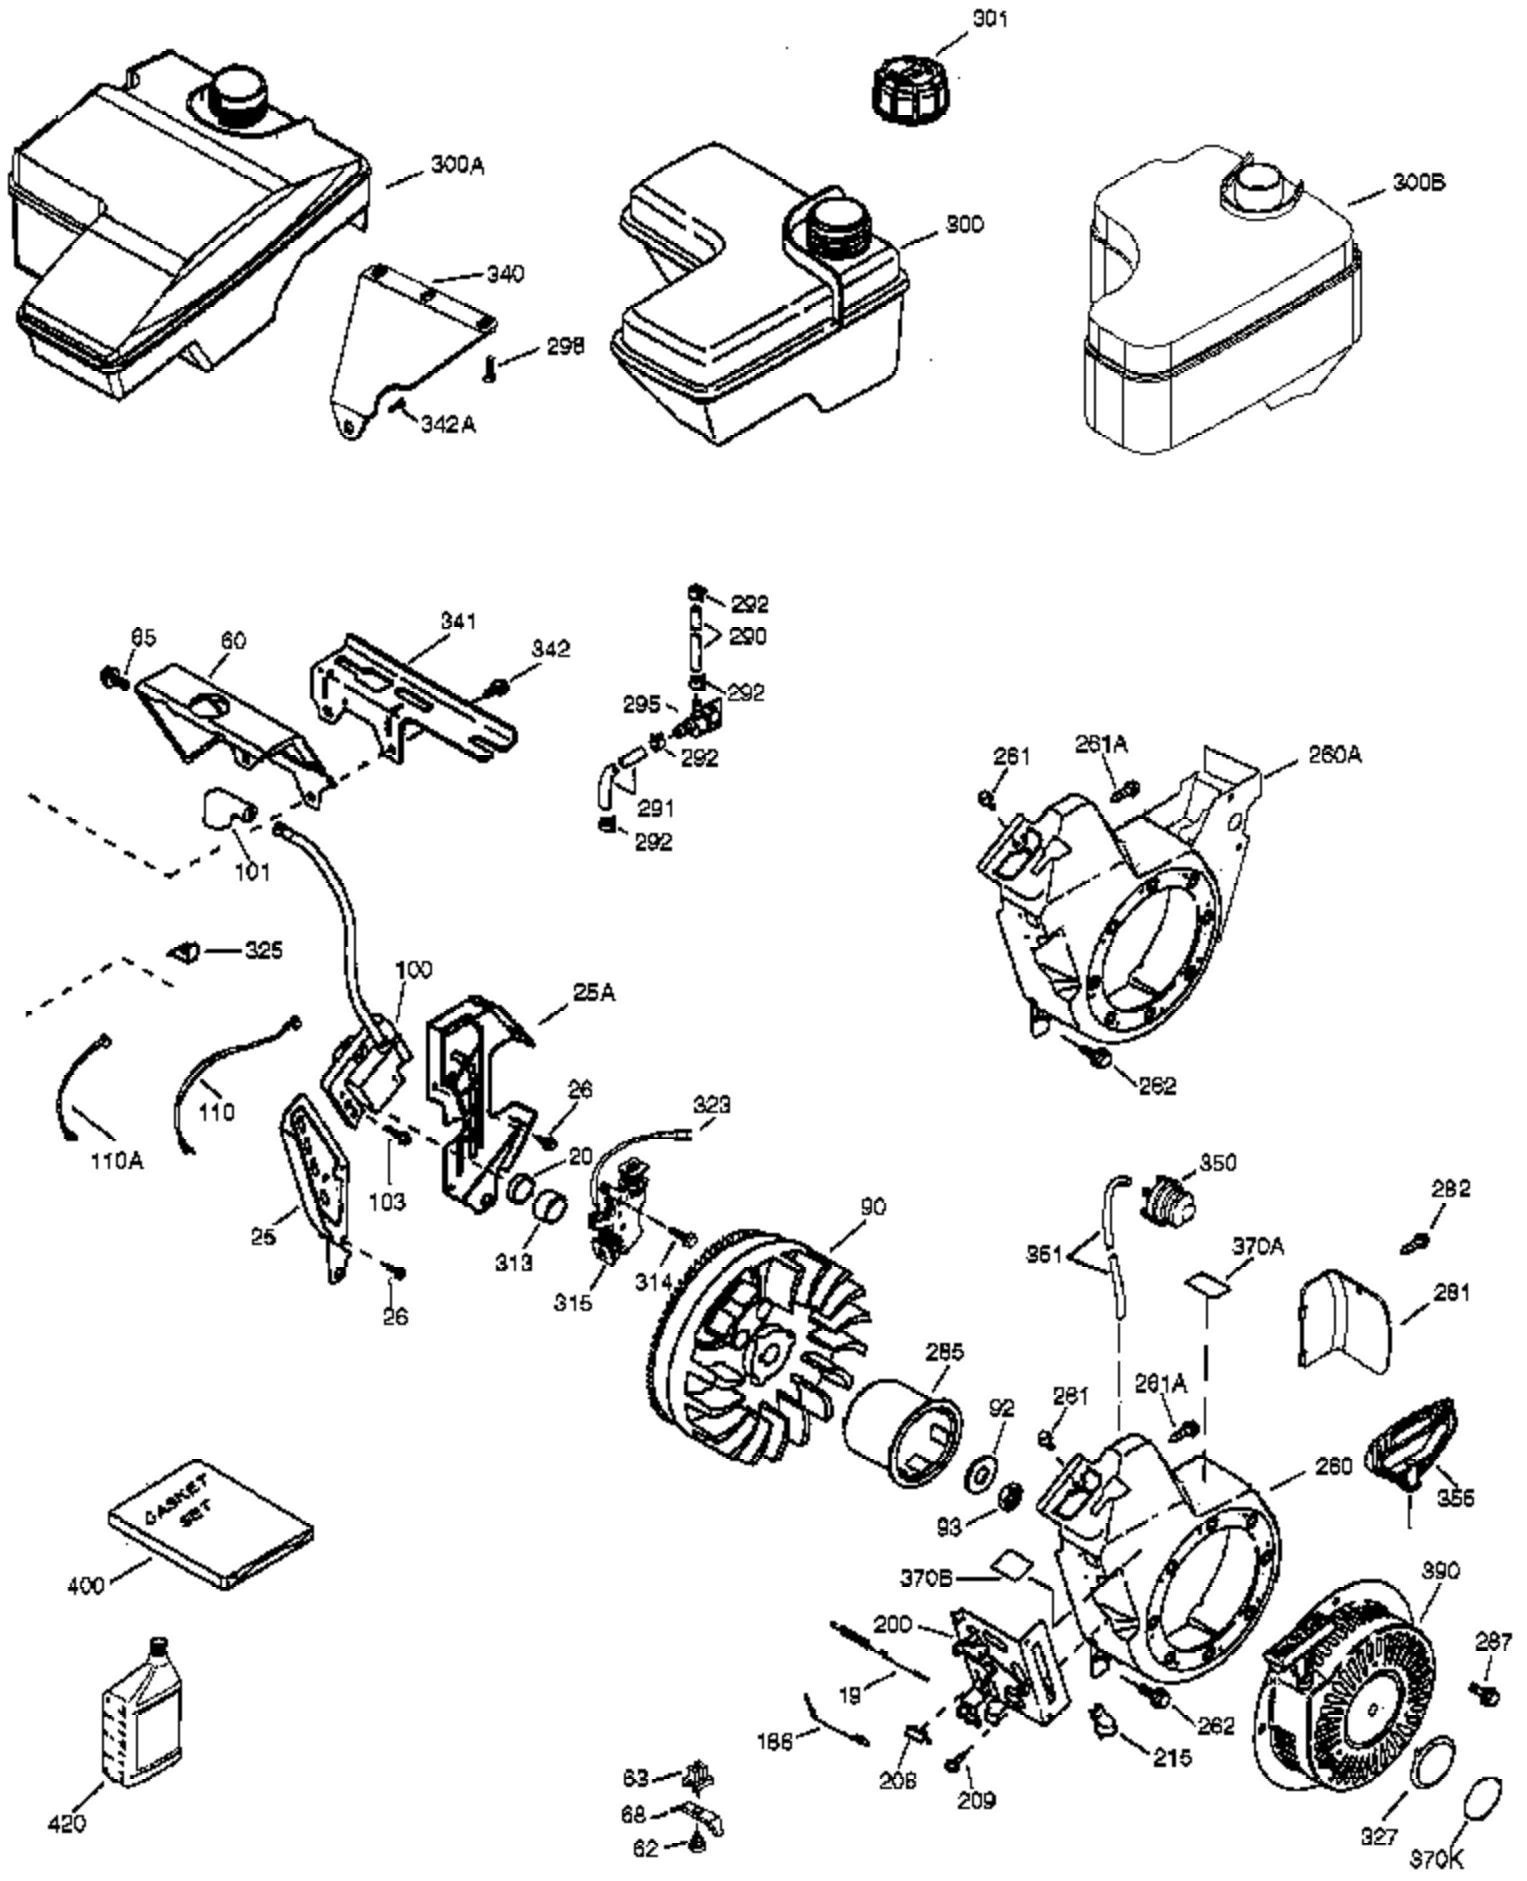

Ref #	Part Number	Qty	Description
19	36710	1	Extension Spring
20	32600	1	Oil Seal
25A	36869	1	Air Baffle (Right)
25	36621	1	Air Baffle (Left)
26	30200	1	Screw, 10-24 x 9/16"
60	36623A	1	Blower Housing Extension
65	30200	1	Screw, 10-24 x 9/16"
90	611216	1	Flywheel
92	650815	1	Belleville Washer
93	650816	1	Flywheel Nut
100	34443B	1	Solid State Ignition
101	610118	1	Spark Plug Cover
103	651007	2	Screw, Torx T-15, 10-24 x 15/16"
110	36230	1	Ground Wire
186	36711	1	Governor Link
200	36824A	1	Control Bracket (Incl. 206)
206	610973	1	Terminal
209	650821	2	Screw, 10-32 x 1/2"
215	32410	1	Control Knob
260	36871A	1	Blower Housing
261A	650821	1	Screw, 10-32 x 1/2"
261	651008	1	Screw, 1/4-20 x 31/64"
262	651008	2	Screw, 1/4-20 x 31/64"
281	36907	1	Starter Bubble Cover
282	651035	2	Screw, 6-32 x 25/64"
285	35985B	1	Starter Cup
287	651008	4	Screw, 1/4-20 x 31/64"
290	30705	1	Fuel Line
292	26460	2	Fuel Line Clamp
298	650665	2	Screw, 1/4-15 x 3/4"
300	36875	1	Fuel Tank (Incl. 292 & 301)
301	35355	1	Fuel Cap
313	34080	1	Spacer
325	29443	1	Wire Clip
327	35392	1	Starter Plug
340	37071	1	Fuel Tank Bracket (Upper)
341	36644	1	Fuel Tank Bracket (Lower)
342	651010	2	Screw, 1/4-20 x 7/8"
342A	650738	1	Screw, 1/4-20 x 5/8"
350	570682	1	Primer Assembly
351	32180C	1	Primer Line
355	590574	1	Starter Handle (Mitten Grip)
370A	36261	1	Lubrication Decal
370P	35878	1	Heat Warning Decal
370B	36899	1	Control Decal
390	590733	1	Rewind Starter (NOTE: This engine could have been built with 590749 starter.)
400	36720	1	* Gasket Set (Incl. items marked PK in notes) Incl. (1) each of 26756, 27272A, 29673, 35626, 36581, 36624, 36719
900	0		Replacement Engine NONE
900	0		Replacement Short Block 754302, order from 71-999