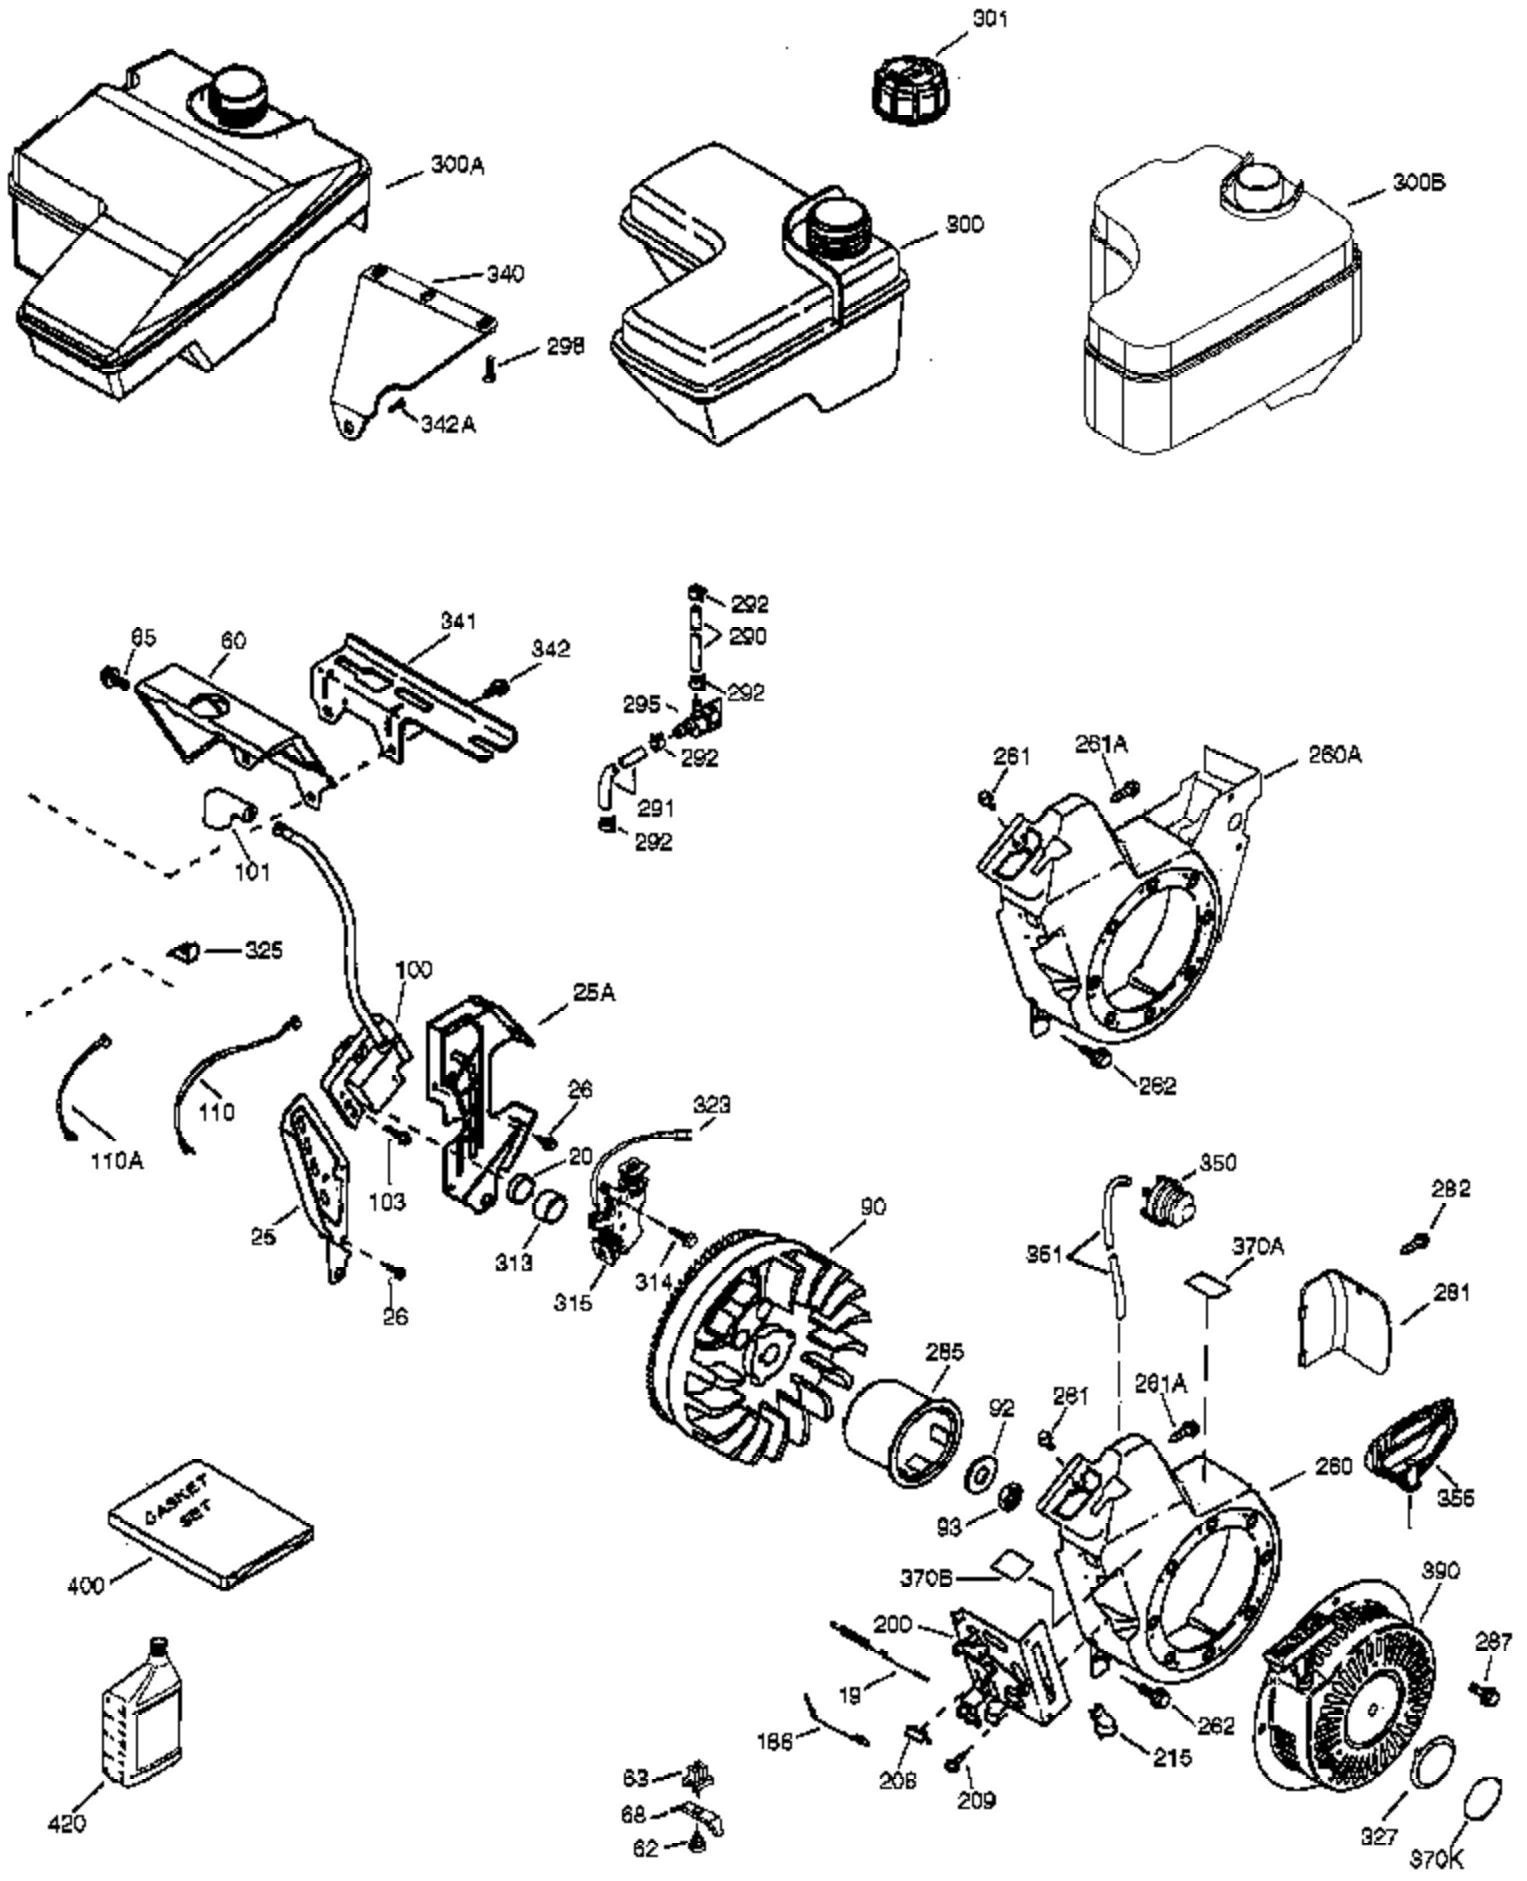

Ref #	Part Number	Qty	Description
19	37111	1	Extension Spring
20	32600	1	Oil Seal
25A	36869	1	Air Baffle (Right)
25	36621	1	Air Baffle (Left)
26	30200	1	Screw, 10-24 x 9/16"
60	36623A	1	Blower Housing Extension
65	30200	1	Screw, 10-24 x 9/16"
90	611216	1	Flywheel
92	650815	1	Belleville Washer
93	650816	1	Flywheel Nut
100	34443B	1	Solid State Ignition
101	610118	1	Spark Plug Cover
103	651007	2	Screw, Torx T-15, 10-24 x 15/16"
110	36230	1	Ground Wire
186	36711	1	Governor Link
200	36824A	1	Control Bracket (Incl. 206)
206	610973	1	Terminal
209	650821	2	Screw, 10-32 x 1/2"
215	32410	1	Control Knob
260	36871A	1	Blower Housing
261A	650821	1	Screw, 10-32 x 1/2"
261	651008	1	Screw, 1/4-20 x 31/64"
262	651008	2	Screw, 1/4-20 x 31/64"
281	36907	1	Starter Bubble Cover
282	651035	2	Screw, 6-32 x 25/64"
285	35985B	1	Starter Cup
287	651008	4	Screw, 1/4-20 x 31/64"
290	30705	1	Fuel Line
292	26460	2	Fuel Line Clamp
298	650665	2	Screw, 1/4-15 x 3/4"
300	36875	1	Fuel Tank (Incl. 292 & 301)
301	35355	1	Fuel Cap
313	34080	1	Spacer
325	29443	1	Wire Clip
327	35392	1	Starter Plug
340	37071	1	Fuel Tank Bracket (Upper)
341	36644	1	Fuel Tank Bracket (Lower)
342	651010	2	Screw, 1/4-20 x 7/8"
342A	650738	1	Screw, 1/4-20 x 5/8"
350	570682	1	Primer Assembly
351	32180C	1	Primer Line
355	590574	1	Starter Handle (Mitten Grip)
370A	36261	1	Lubrication Decal
370P	35878	1	Heat Warning Decal
370B	36899	1	Control Decal
390	590733	1	Rewind Starter (NOTE: This engine could have been built with 590749 starter.)
400	36720	1	* Gasket Set (Incl. items marked PK in notes) Incl. (1) each of 26756, 27272A, 29673, 35626, 36581, 36624, 36719
900	0		Replacement Engine NONE
900	0		Replacement Short Block 754302, order from 71-999