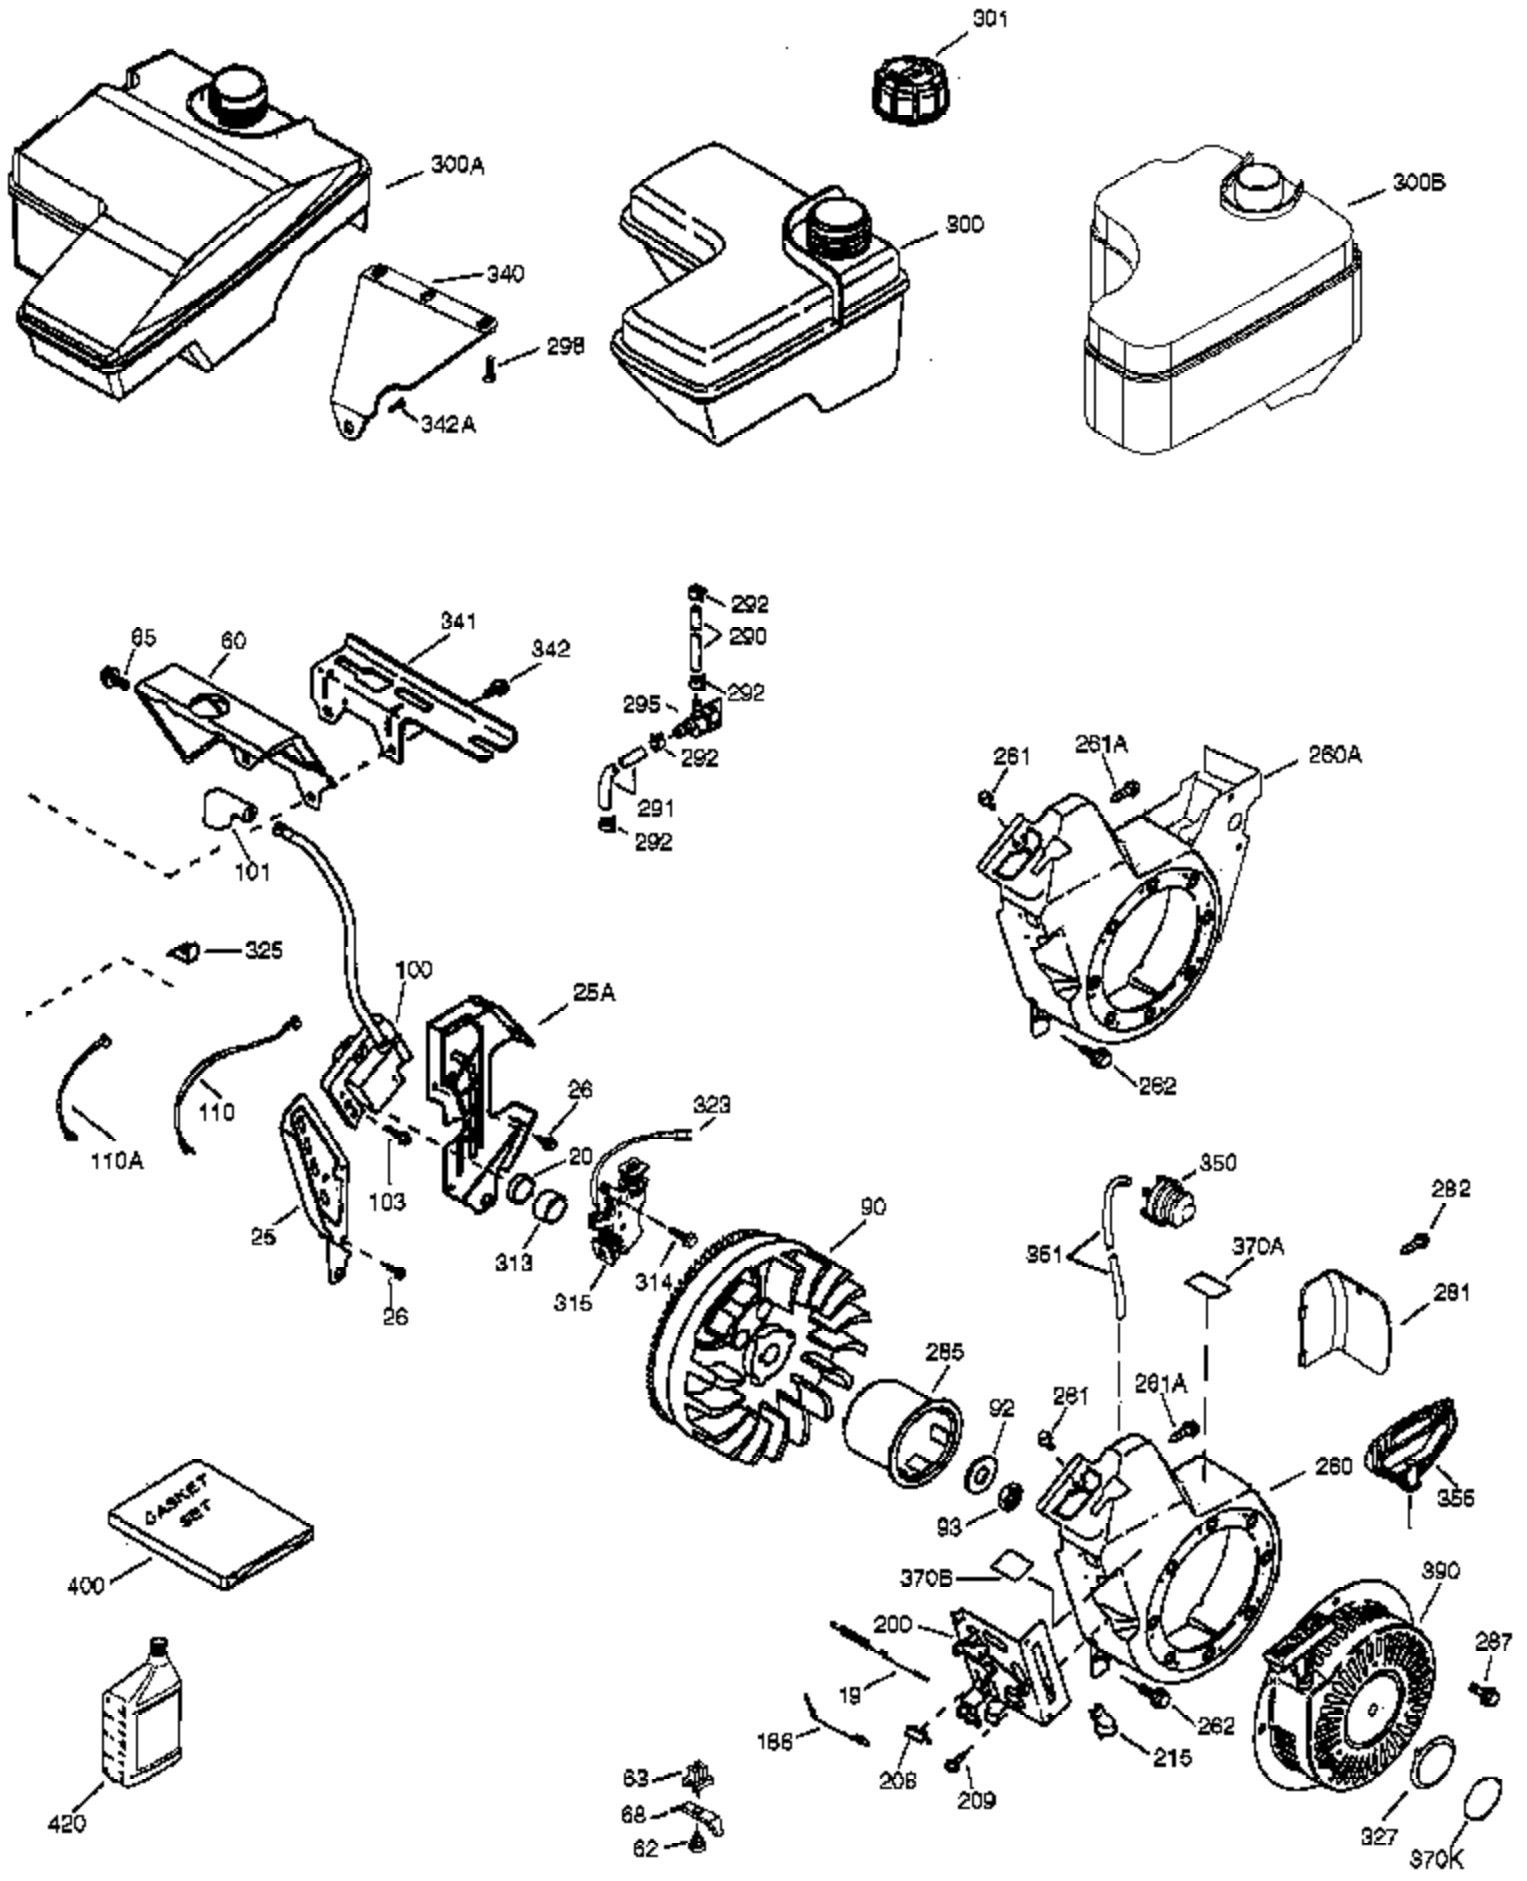

Ref #	Part Number	Qty	Description
19	37111	1	Extension Spring
20	32600	1	Oil Seal
25	36621	1	Air Baffle (Left)
25A	36869	1	Air Baffle (Right)
26	30200	1	Screw, 10-24 x 9/16"
60	36623A	1	Blower Housing Extension
65	30200	1	Screw, 10-24 x 9/16"
90	611216	1	Flywheel
92	650815	1	Belleville Washer
93	650816	1	Flywheel Nut
100	34443B	1	Solid State Ignition
101	610118	1	Spark Plug Cover
103	651007	2	Screw, T-15, 10-24 x 15/16"
110	36230	1	Ground Wire
151A	40016A	1	Intake Valve Seal
186	36711	1	Governor Link
200	36824A	1	Control Bracket (Incl. 206)
206	610973	1	Terminal
209	650821	2	Screw, 10-32 x 1/2"
215	32410	1	Control Knob
260	36901	1	Blower Housing
261	651008	1	Screw, 1/4-20 x 31/64"
261A	650821	1	Screw, 10-32 x 1/2"
262	651008	2	Screw, 1/4-20 x 31/64"
285	35985B	1	Starter Cup
287	651008	4	Screw, 1/4-20 x 31/64"
290	30705	1	Fuel Line (12-5/8")
292	26460	4	Fuel Line Clamp
292	26460	1	Fuel Line Clamp
300	37048	1	Fuel Tank (Incl. 292 & 301)
301	35355	1	Fuel Cap
313	34080	1	Spacer
314	650873	1	Screw, 1/4-20 x 3/4"
315	611111	1	Alternator Coil (18 Watt) (Incl. 323)
323	611118	1	Terminal
325	37471	1	Fuel Line Bracket
325A	30200	1	Screw, 10-24 x 9/16"
338A	28942	1	Screw, 10-32 x 3/8"
341	36644	1	Fuel Tank Bracket (Lower)
342	651010	2	Screw, 1/4-20 x 7/8"
350	570682A	1	Primer Assembly
351	32180C	1	Primer Line
355	590574	1	Starter Handle (Mitten Grip)
369	650819	2	Screw, 6-32 x 2-1/2"
370B	36899	1	Control Decal
370A	36261	1	Identification Decal
370K	36695	1	Starter Decal
390	590749	1	Rewind Starter (NOTE: This engine could have been built with 590733 starter.)
400	36720	1	* Gasket Set (Incl. items marked PK in notes)
420	730226		SAE 5W/30 4-Cycle Engine Oil (Quart)