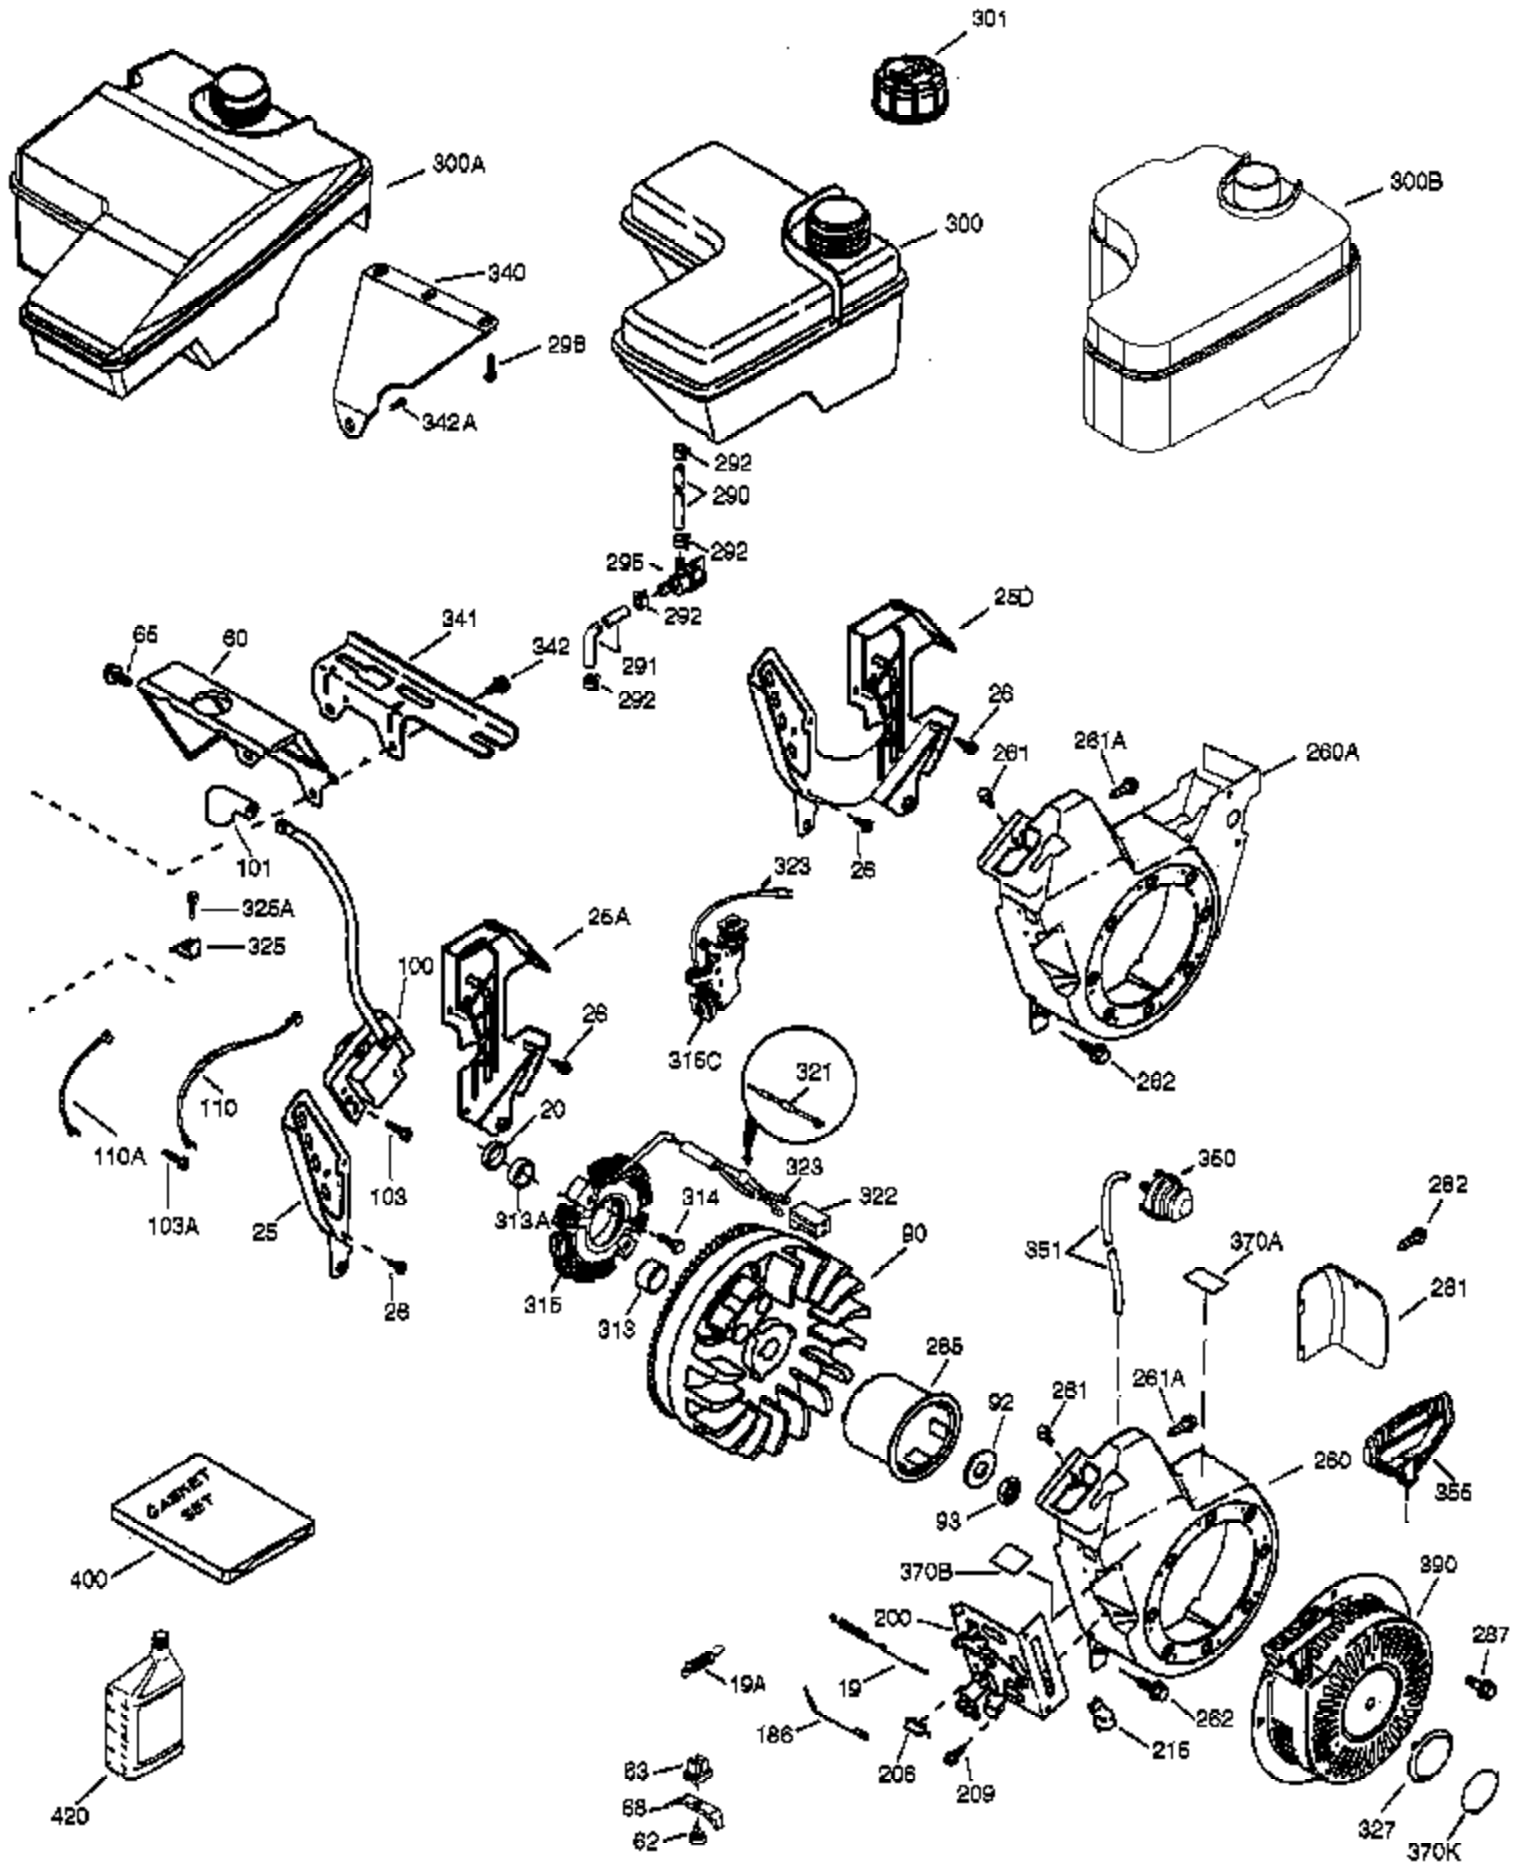

Ref #	Part Number	Qty	Description
19	37111	1	Extension Spring
20	32600	1	Oil Seal
25A	36869	1	Air Baffle (Right)
25	36621	1	Air Baffle (Left)
26	30200	1	Screw, 10-24 x 9/16"
60	36623A	1	Blower Housing Extension
65	30200	1	Screw, 10-24 x 9/16"
90	611216	1	Flywheel
92	650815	1	Belleville Washer
93	650816	1	Flywheel Nut
100	34443B	1	Solid State Ignition
101	610118	1	Spark Plug Cover
103	651007	2	Screw, Torx T-15, 10-24 x 15/16"
110	36230	1	Ground Wire
186	36711	1	Governor Link
200	36824A	1	Control Bracket (Incl. 206)
206	610973	1	Terminal
209	650821	2	Screw, 10-32 x 1/2"
215	32410	1	Control Knob
260	36901	1	Blower Housing
261A	650821	1	Screw, 10-32 x 1/2"
261	651008	1	Screw, 1/4-20 x 31/64"
262	651008	2	Screw, 1/4-20 x 31/64"
281	36907	1	Starter Bubble Cover
282	651035	2	Screw, 6-32 x 25/64"
285	35985B	1	Starter Cup
287	651008	4	Screw, 1/4-20 x 31/64"
290	30705	1	Fuel Line
292	26460	2	Fuel Line Clamp
300	36863	1	Fuel Tank (Incl. 292 & 301)
301	35355	1	Fuel Cap
313	34080	1	Spacer
325A	30200	1	Screw, 10-24 x 9/16"
325	37471	1	Fuel Line Bracket
341	36644	1	Fuel Tank Bracket (Lower)
342	651010	2	Screw, 1/4-20 x 7/8"
350	570682A	1	Primer Assembly
351	32180C	1	Primer Line
355	590574	1	Starter Handle (Mitten Grip)
370K	36695	1	Starter Decal
370B	36899	1	Control Decal
370A	36261	1	Lubrication Decal
390	590749	1	Rewind Starter (NOTE: This engine could have been built with 590733 starter.)
400	36720	1	* Gasket Set (Incl. items marked PK in notes)
420	730226A	1	SAE 5W30 4-Cycle Engine Oil (Quart)