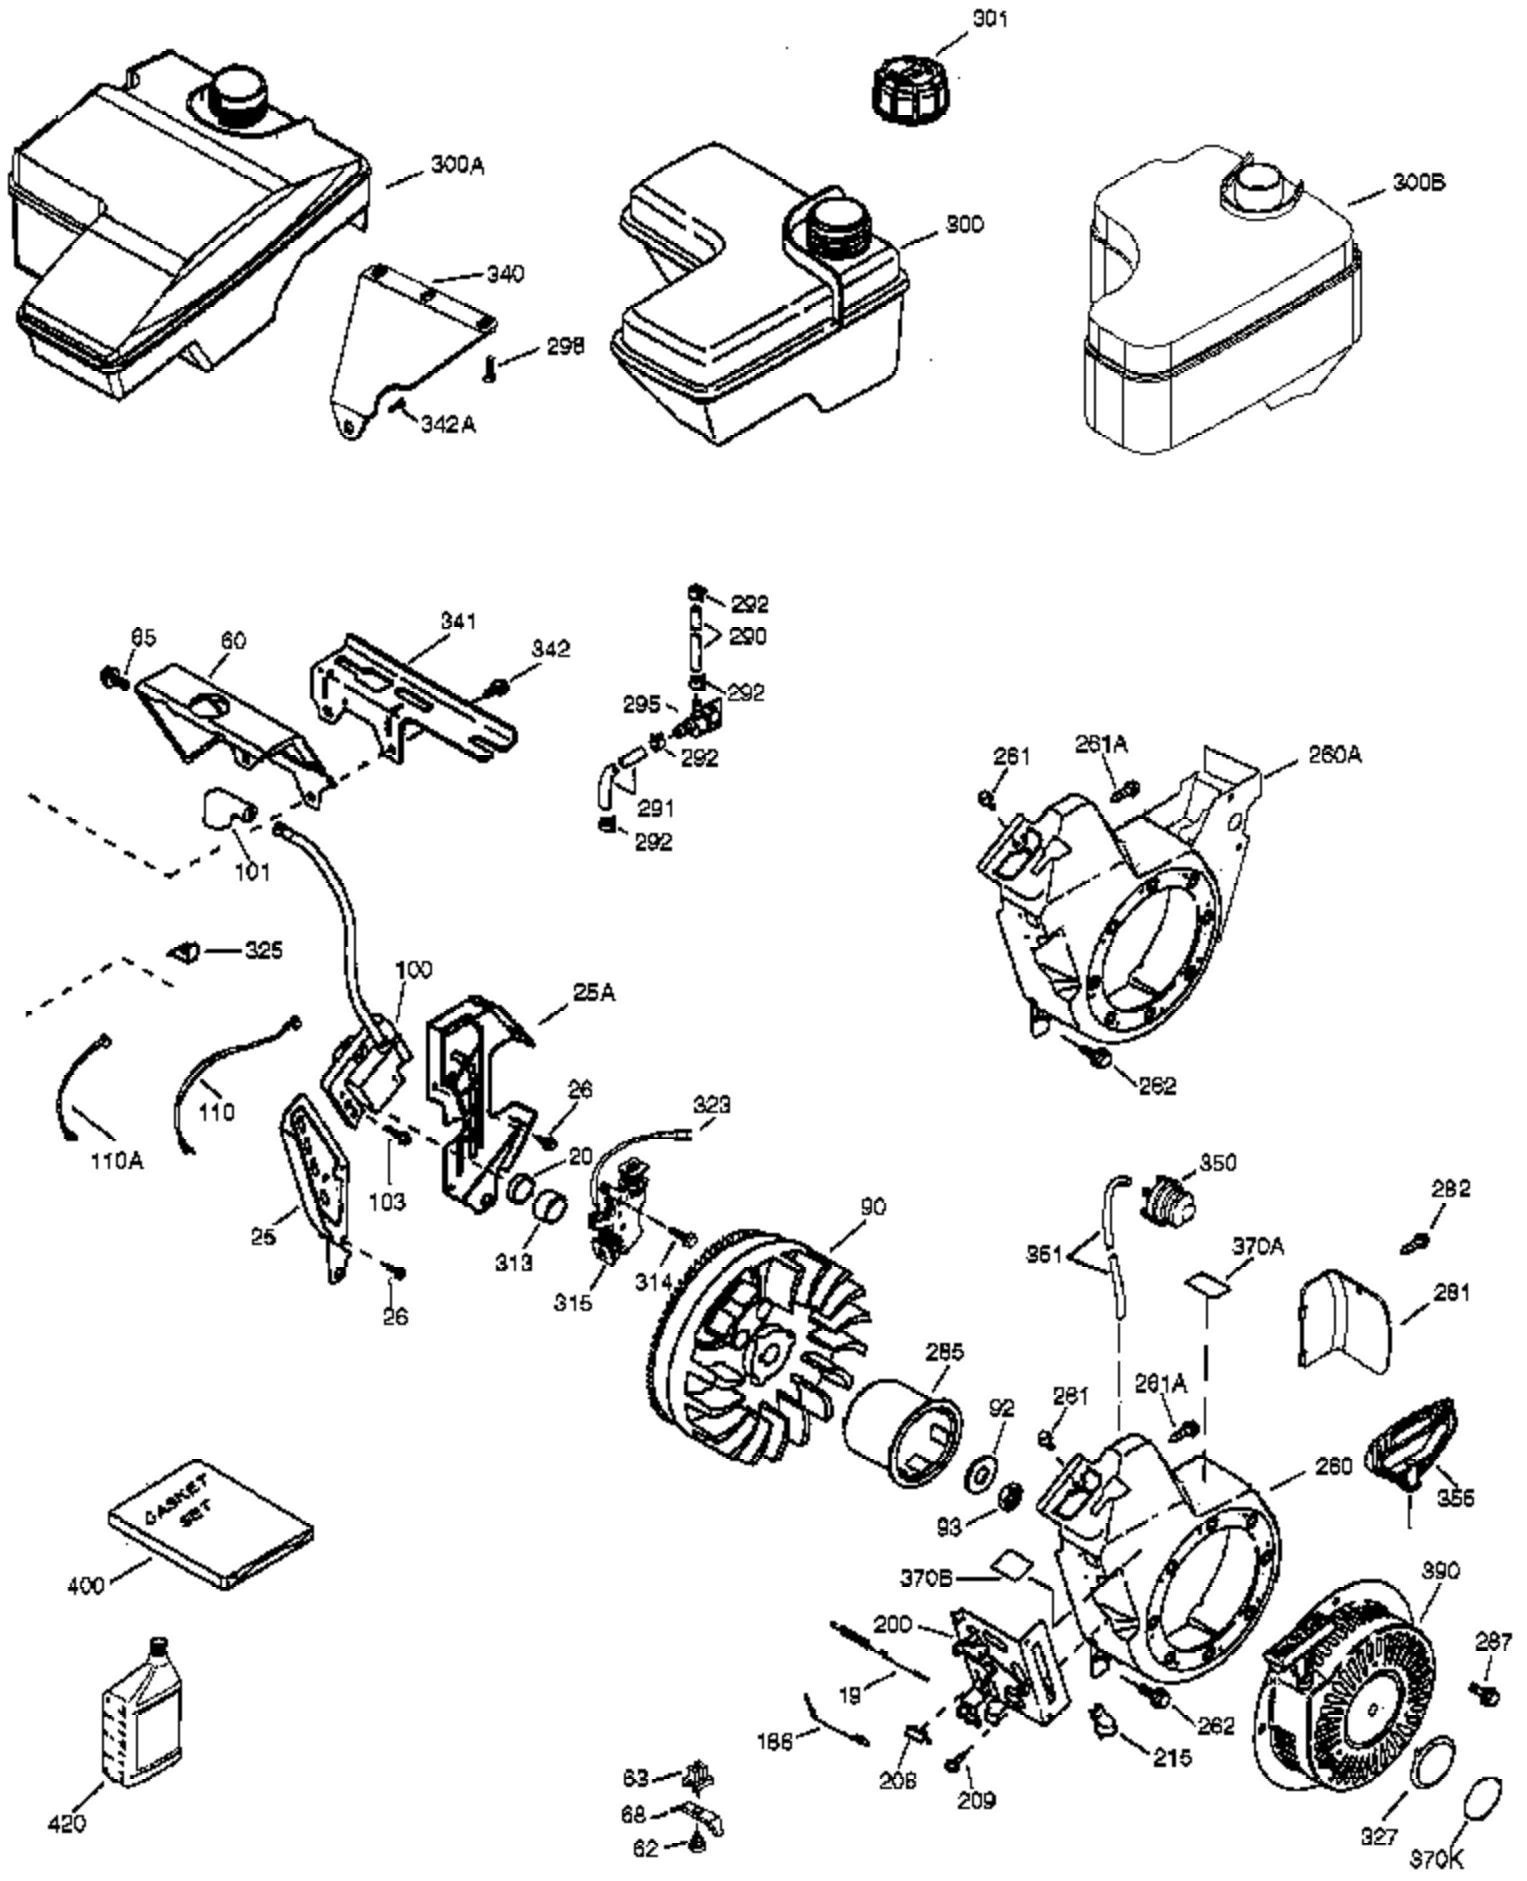

Ref #	Part Number	Qty	Description
19	37111	1	Throttle Spring
20	32600	1	Oil Seal
25	36621	1	Air Baffle (Left)
25A	36869	1	Air Baffle (Right)
26	30200	1	Screw, 10-24 x 9/16"
60	36623A	1	Blower Housing Extension
65	30200	1	Screw, 10-24 x 9/16"
72	27642	2	Oil Drain Plug
72A	28582	1	Oil Drain Plug
90	611216	1	Flywheel
92	650815	1	Belleville Washer
93	650816	1	Flywheel Nut
100	34443B	1	Solid State Ignition
101	610118	1	Spark Plug Cover
103	651007	2	Screw, T-15, 10-24 x 15/16"
110	36230	1	Ground Wire
151A	40016A	1	Intake Valve Seal
186	36711	1	Governor Link
200	36824A	1	Control Bracket (Incl. 206)
206	610973	1	Terminal
209	650821	2	Screw, 10-32 x 1/2"
215	32410	1	Control Knob
260	36901	1	Blower Housing
261	651008	1	Screw, 1/4-20 x 31/64"
261A	650821	1	Screw, 10-32 x 1/2"
262	651008	2	Screw, 1/4-20 x 31/64"
281	36907	1	Starter Bubble Cover
282	651035	1	Screw, 6-32 x 25/64"
285	35985B	1	Starter Cup
287	651008	4	Screw, 1/4-20 x 31/64"
290	30705	1	Fuel Line
291	29774	1	Fuel Line
292	26460	4	Fuel Line Clamp
295	35857	1	Fuel Shut-Off Valve
300	37048	1	Fuel Tank (Incl. 292 & 301)
301	36246	1	Fuel Cap
311	27625	2	Oil Fill Plug
313	34080	1	Spacer
325	37471	1	Fuel Line Bracket
325A	30200	1	Screw, 10-24 X 9/16"
338A	28942	1	Screw, 10-32 x 3/8"
341	36644	1	Fuel Tank Bracket
342	651010	2	Screw, 1/4-20 x 7/8"
350	570682A	1	Primer Assembly
351	32180C	1	Primer Line
355	590574	1	Starter Handle (Mitten Grip)
370A	36261	1	Identification Decal
370B	36899	1	Speed Control Decal
370K	36695	1	Starter Decal
390	590749	1	Rewind Starter (NOTE: This engine could have been built with 590733 starter.)
400	36720	1	* Gasket Set (Incl. items marked PK in notes)
420	730226	1	SAE 5W/30 4-Cycle Engine Oil (Quart)