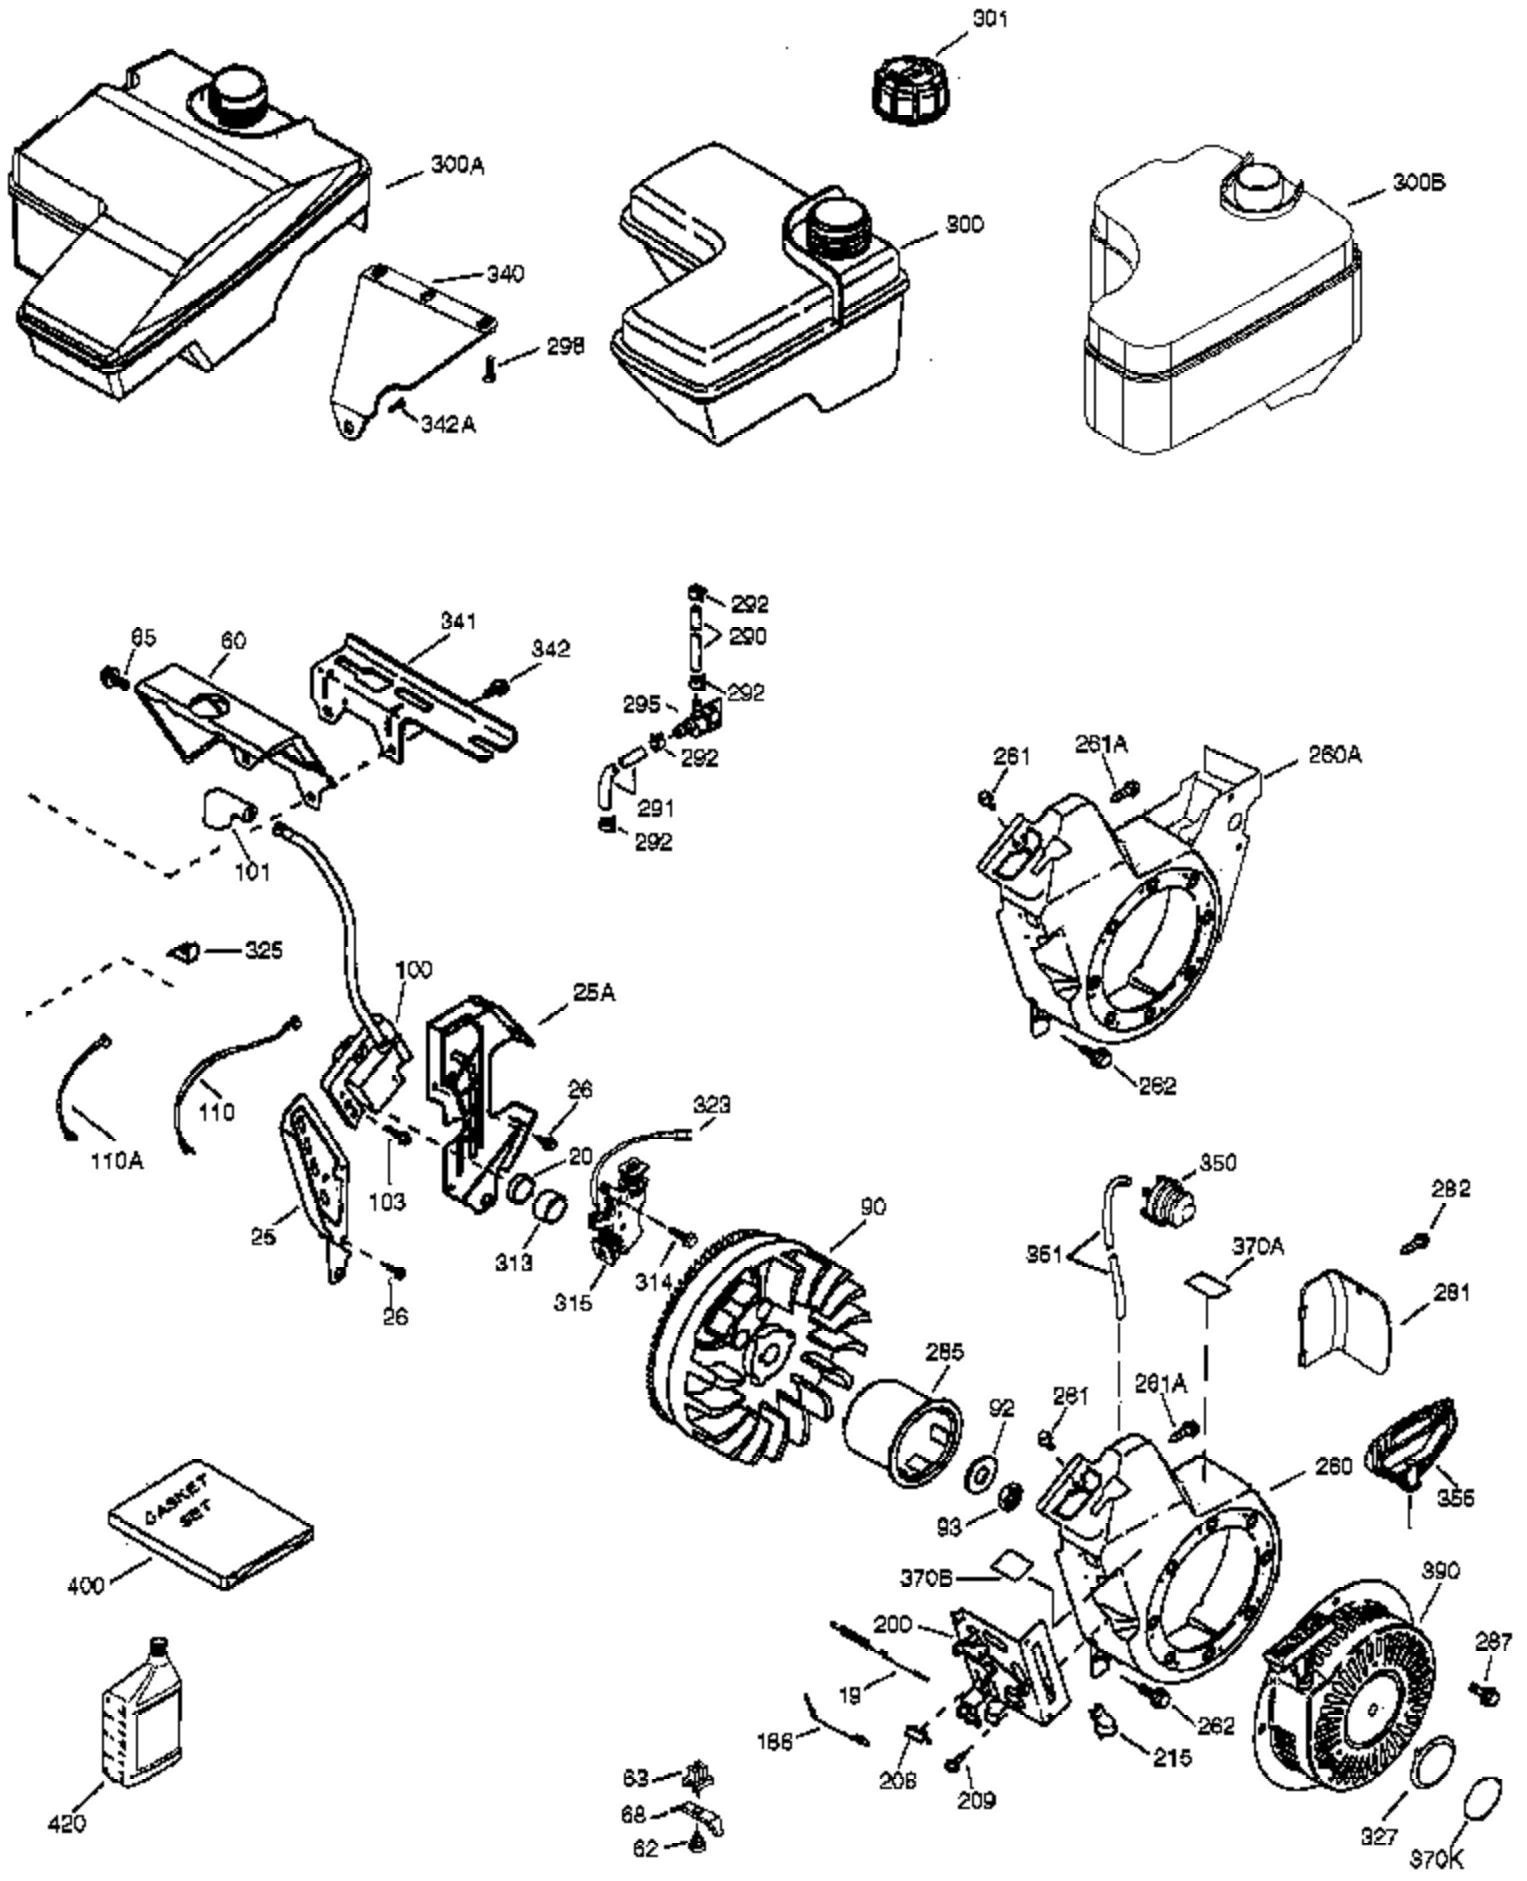

Ref #	Part Number	Qty	Description
19	37111	1	Throttle Spring
20	32600	1	Oil Seal
25	36621	1	Air Baffle (Left)
25A	36869	1	Air Baffle (Right)
26	30200	1	Screw, 10-24 x 9/16"
60	36623A	1	Blower Housing Extension
65	30200	1	Screw, 10-24 x 9/16"
72	27642	2	Oil Drain Plug
90	611216	1	Flywheel
92	650815	1	Belleville Washer
93	650816	1	Flywheel Nut
100	34443B	1	Solid State Ignition
101	610118	1	Spark Plug Cover
103	651007	2	Screw, T-15, 10-24 x 15/16"
110	36230	1	Ground Wire
151A	40016A	1	Intake Valve Seal
186	36711	1	Governor Link
200	36824A	1	Control Bracket (Incl. 206)
206	610973	1	Terminal
209	650821	2	Screw, 10-32 x 1/2"
215	32410	1	Control Knob
260	36901	1	Blower Housing
261	651008	1	Screw, 1/4-20 x 31/64"
261A	650821	1	Screw, 10-32 x 1/2"
262	651008	2	Screw, 1/4-20 x 31/64"
281	36907	1	Starter Bubble Cover
282	651035	1	Screw, 6-32 x 25/64"
285	35985B	1	Starter Cup
287	651008	4	Screw, 1/4-20 x 31/64"
290	30705	1	Fuel Line (12-5/8")
292	26460	1	Fuel Line Clamp
292	26460	1	Fuel Line Clamp
300	37048	1	Fuel Tank (Incl. 292 & 301)
301	36246	1	Fuel Cap
313	34080	1	Spacer
325A	30200	1	Screw, 10-24 X 9/16"
325	37471	1	Fuel Line Bracket
338A	28942	1	Screw, 10-32 x 3/8"
341	36644	1	Fuel Tank Bracket
342	651010	2	Screw, 1/4-20 x 7/8"
350	570682A	1	Primer Assembly
351	32180C	1	Primer Line
355	590574	1	Starter Handle (Mitten Grip)
370K	36695	1	Starter Decal
370B	36899	1	Speed Control Decal
370A	36261	1	Identification Decal
390	590749	1	Rewind Starter (NOTE: This engine could have been built with 590733 starter.)
400	36720	1	* Gasket Set (Incl. items marked PK in notes)
420	730226	1	SAE 5W30 4-Cycle Engine Oil (Quart)