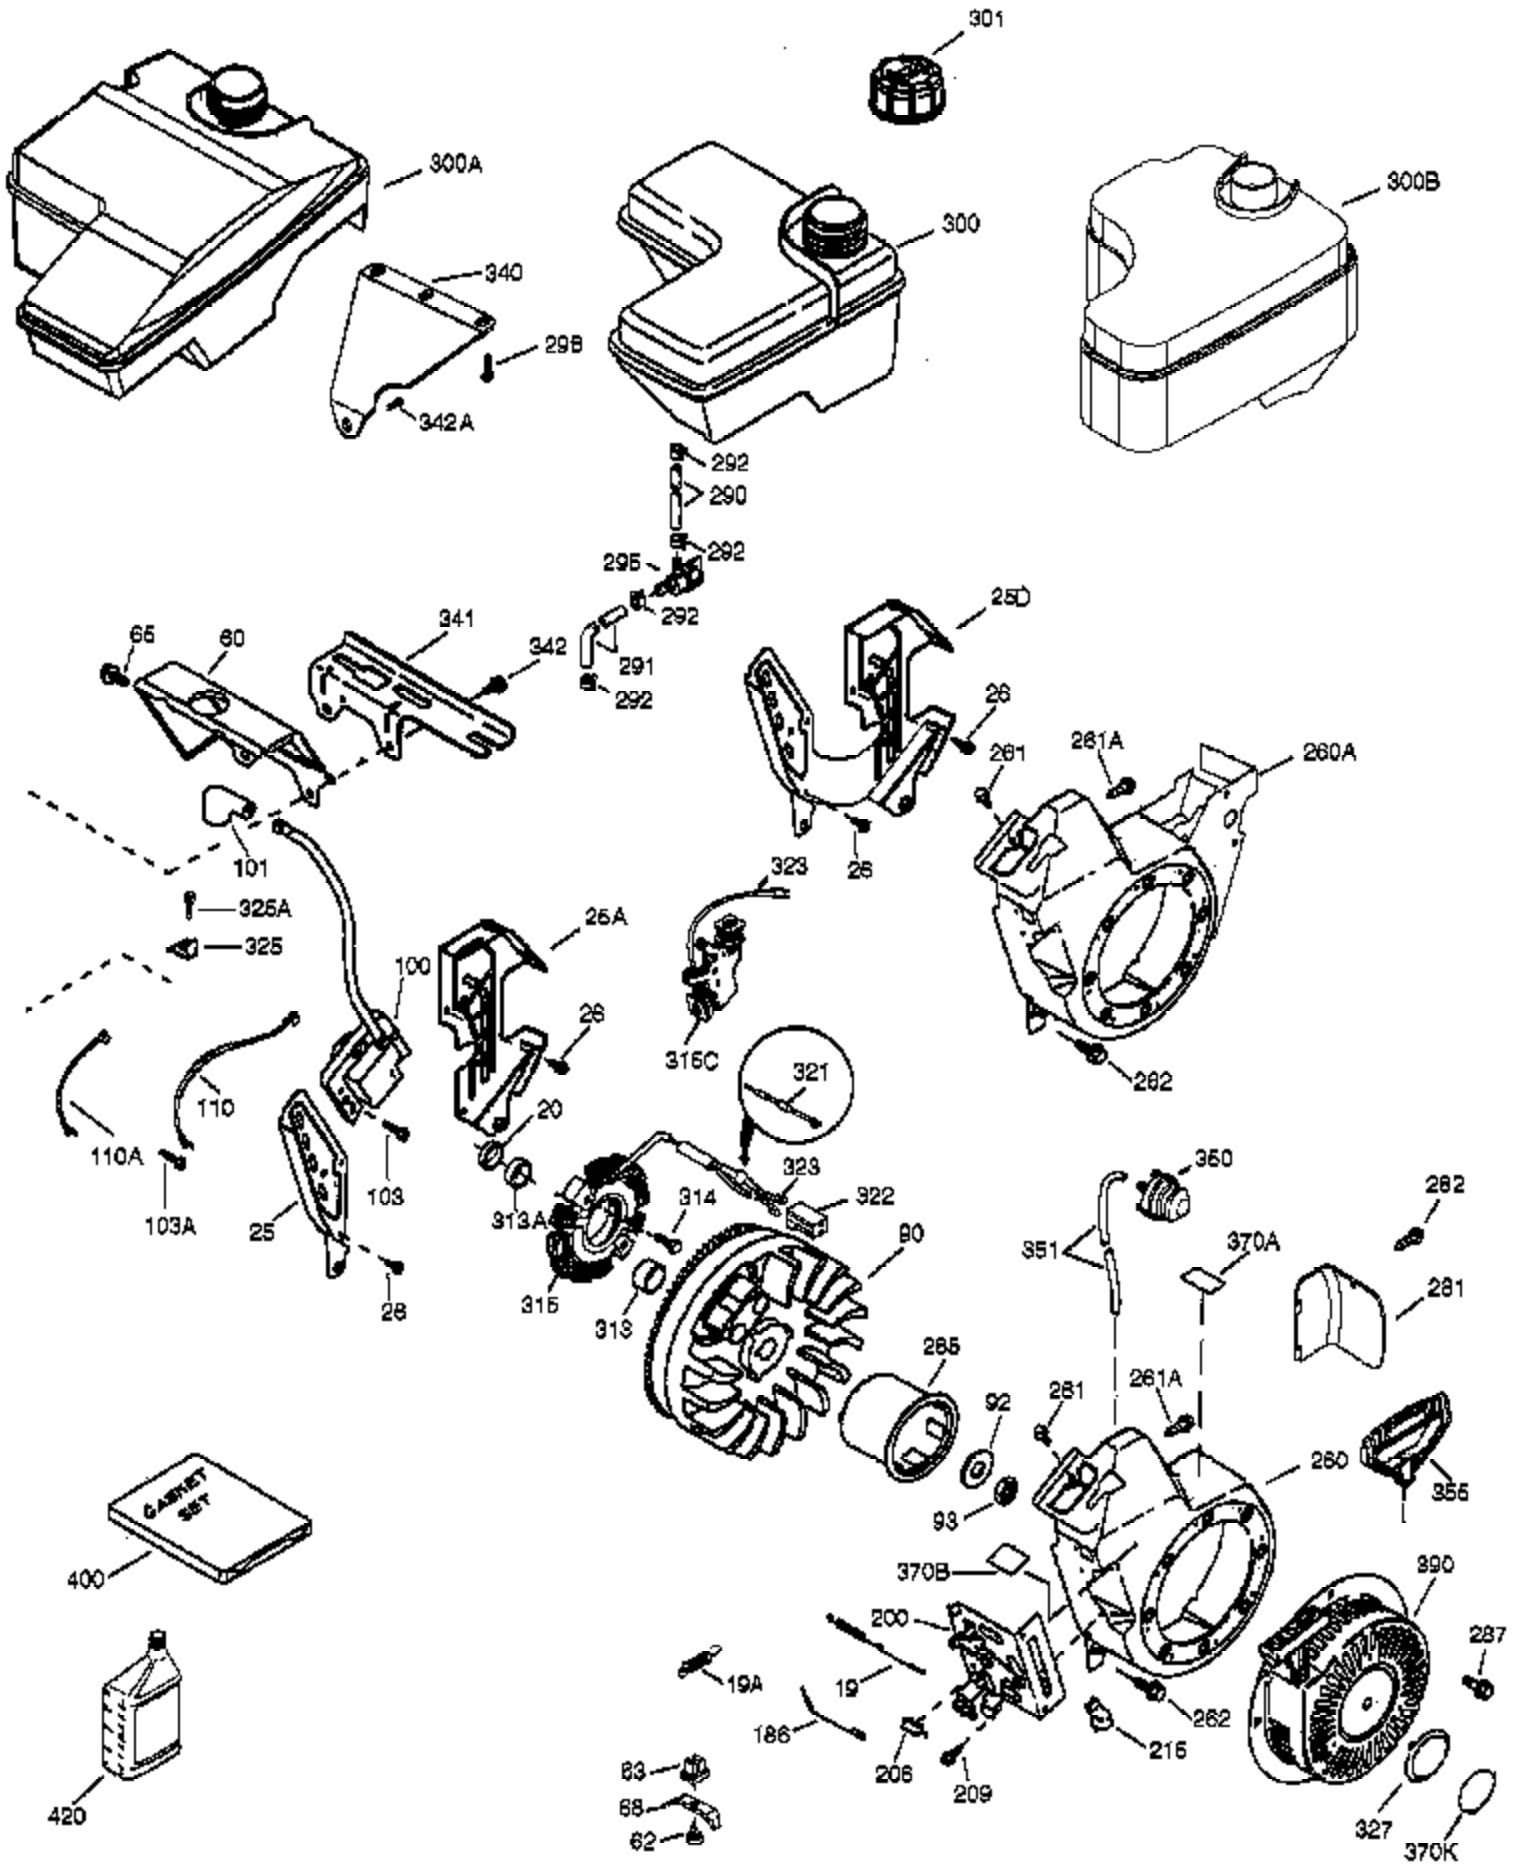

Ref #	Part Number	Qty	Description
19	37111	1	Extension Spring
20	32600	1	Oil Seal
25	36621	1	Air Baffle (Left)
25A	36869	1	Air Baffle (Right)
26	30200	1	Screw, 10-24 x 9/16"
60	36623A	1	Blower Housing Extension
62	650760	1	Screw, 8-32 x 3/8"
63	28545	1	Grommet
65	30200	1	Screw, 10-24 x 9/16"
90	611216	1	Flywheel
92	650815	1	Belleville Washer
93	650816	1	Flywheel Nut
100	34443C	1	Solid State Ignition
101	610118	1	Spark Plug Cover
103	651007	2	Screw, T-15, 10-24 x 15/16"
186	36711	1	Governor Link
200	36824A	1	Control Bracket (Incl. 206)
206	610973	1	Terminal
209	650821	2	Screw, 10-32 x 1/2"
260	36901	1	Blower Housing
261	651008	1	Screw, 1/4-20 x 31/64"
261A	650821	1	Screw, 10-32 x 1/2"
262	651008	2	Screw, 1/4-20 x 31/64"
285	35985B	1	Starter Cup
287	651008	4	Screw, 1/4-20 x 31/64"
290	30705	1	Fuel Line
291	29774	1	Fuel Line
292	26460	4	Fuel Line Clamp
295	35857	1	Fuel Shut-Off Valve
300	37048	1	Fuel Tank (Incl. 292 & 301)
301	36754	1	Fuel Cap (Black)
313	34080	1	Spacer
325	37471	1	Fuel Line Bracket
325A	30200	1	Screw, 10-24 x 9/16"
341	36644	1	Fuel Tank Bracket (Lower)
342	651010	2	Screw, 1/4-20 x 7/8"
350	570682A	1	Primer Assembly
351	32180C	1	Primer Line
355	590574	1	Starter Handle (Mitten Grip)
370B	36899	1	Control Decal
370A	36261	1	Lubrication Decal
370K	36695	1	Starter Decal
390	590749	1	Rewind Starter (NOTE: This engine could have been built with 590733 starter.)
400	36720	1	* Gasket Set (Incl. items marked PK in notes)
420	730226		SAE 5W30 4-Cycle Engine Oil (Quart)