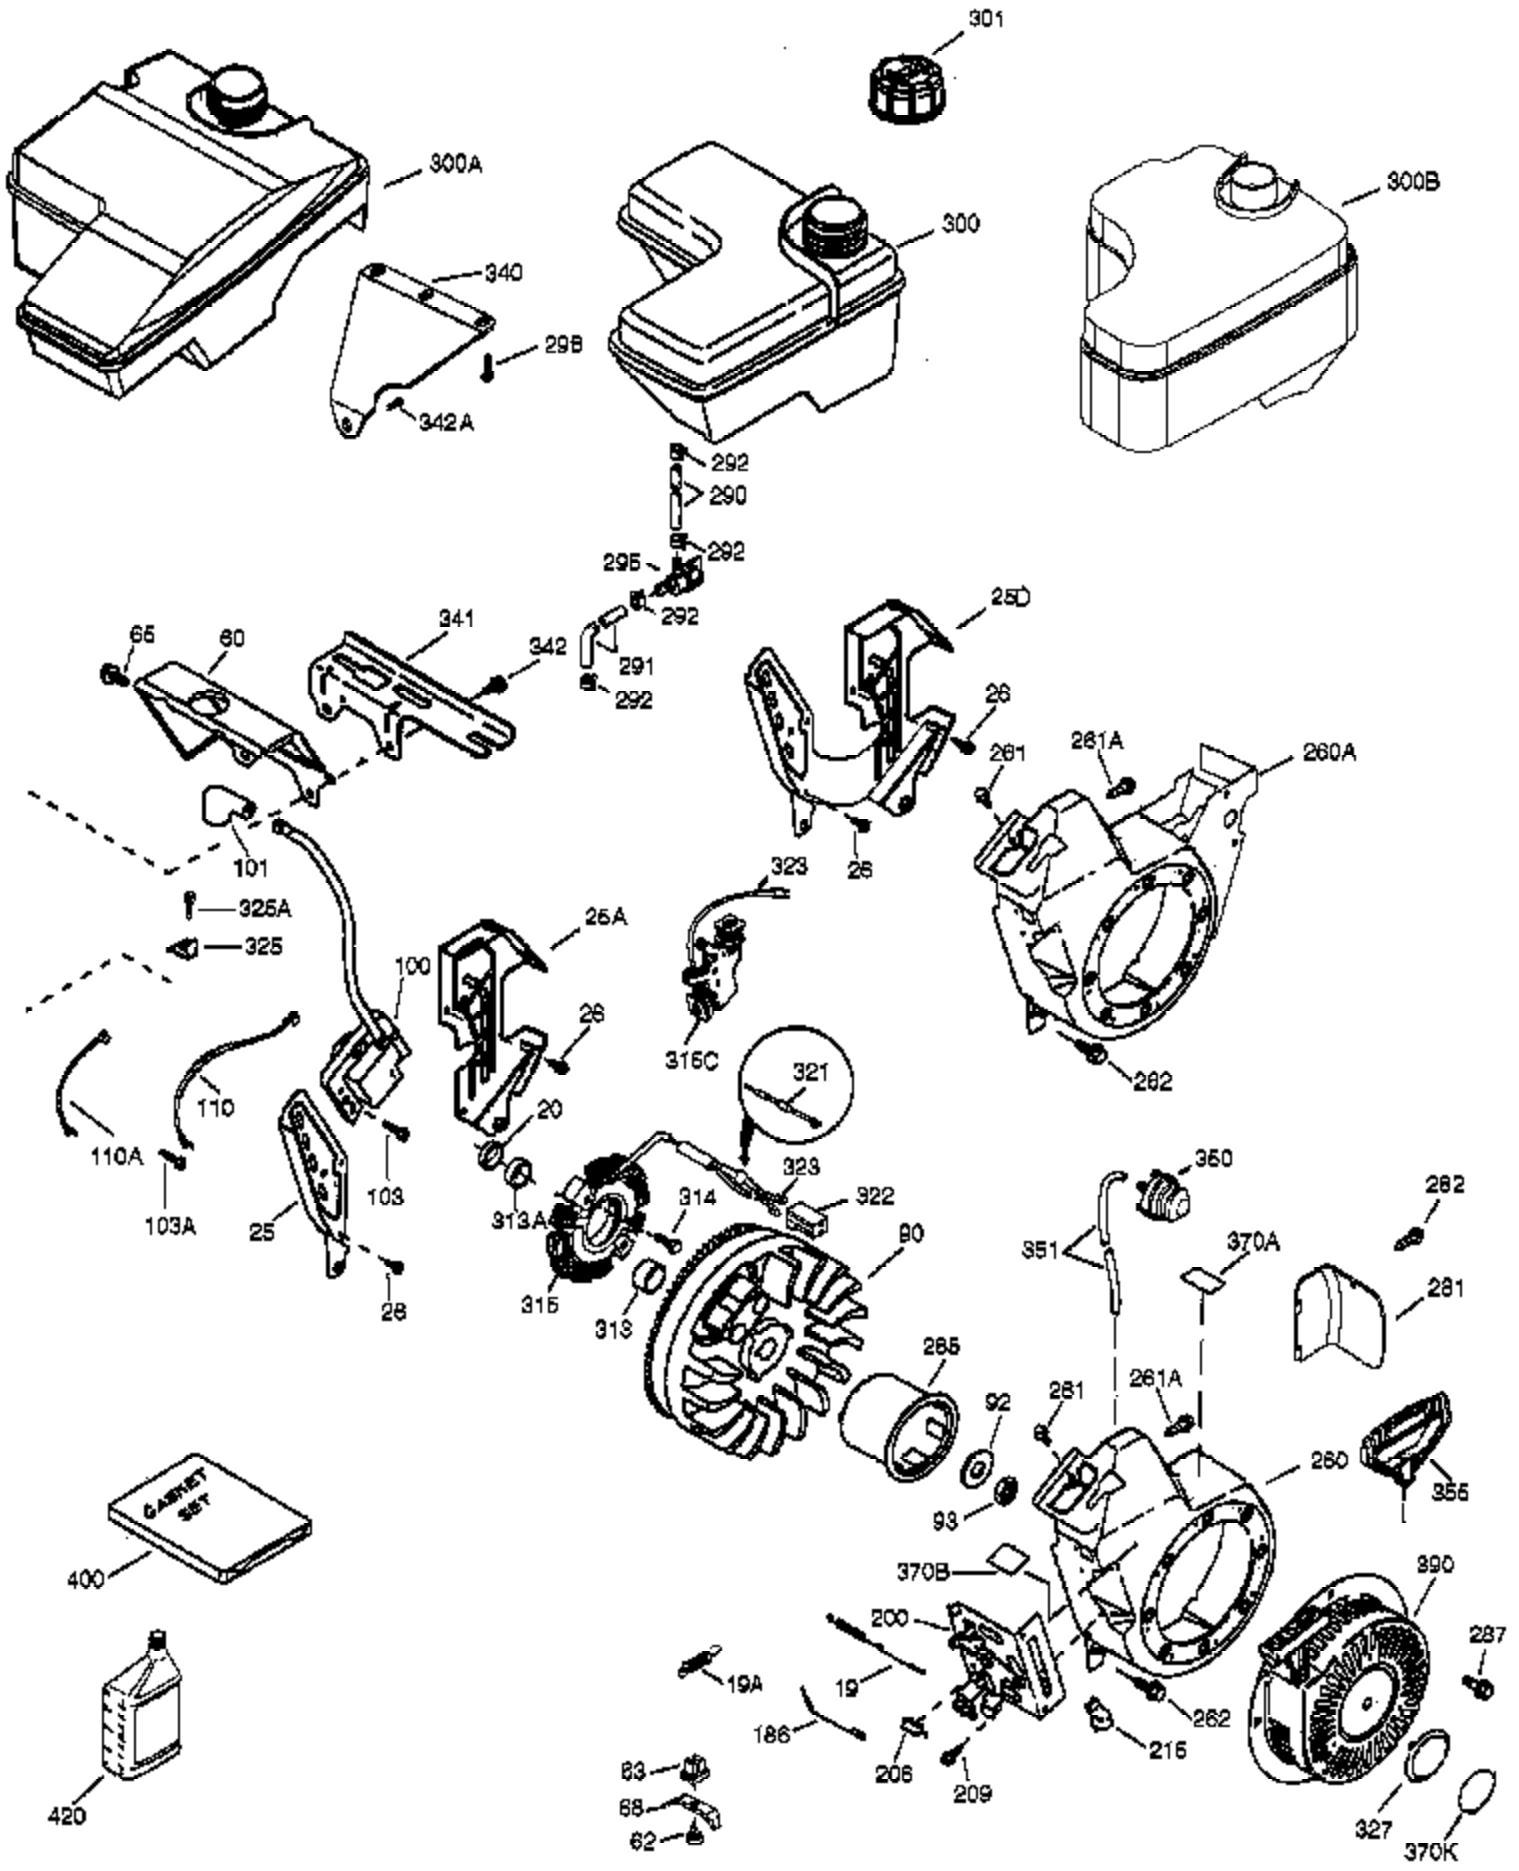

Ref #	Part Number	Qty	Description
19	37111	1	Extension Spring
20	32600	1	Oil Seal
25D	37710	1	Air Baffle (1 pc. electric start)
26	30200	2	Screw, 10-24 x 9/16"
60	36623A	1	Blower Housing Extension
65	30200	1	Screw, 10-24 x 9/16"
90	611216	1	Flywheel
92	650815	1	Belleville Washer
93	650816	1	Flywheel Nut
100	34443C	1	Solid State Ignition
101	610118	1	Spark Plug Cover
103	651007	2	Screw, T-15, 10-24 x 15/16"
110	36230	1	Ground Wire
186	36711	1	Governor Link
200	36824A	1	Control Bracket (Incl. 206)
206	610973	1	Terminal
209	650821	2	Screw, 10-32 x 1/2"
215	32410	1	Control Knob
260	36901	1	Blower Housing
261A	650821	1	Screw, 10-32 x 1/2"
261	651008	1	Screw, 1/4-20 x 31/64"
262	651008	2	Screw, 1/4-20 x 31/64"
281	36907	1	Starter Cover
282	651035	1	Screw, 6-32 x 25/64"
285	35985B	1	Starter Cup
287	651008	4	Screw, 1/4-20 x 31/64"
290	30705	1	Fuel Line
291	29774	1	Fuel Line
292	26460	4	Fuel Line Clamp
295	35857	1	Fuel Shut-Off Valve
300B	37048	1	Fuel Tank (Incl. 292 & 301)
301	36754	1	Fuel Cap
313	34080	1	Spacer
341	36644	1	Fuel Tank Bracket (Lower)
342	651010	2	Screw, 1/4-20 x 7/8"
350	570682A	1	Primer Assembly
351	32180C	1	Primer Line
355	590574	1	Starter Handle (Mitten Grip)
370B	36899	1	Control Decal
370A	36261	1	Lubrication Decal
370K	36695	1	Starter Decal
390	590749	1	Rewind Starter (Note: This engine could have been built with the 590733 starter)
400	36720	1	* Gasket Set (Incl. items marked PK i n notes)
420	730226A		SAE 5W30 4-Cycle Engine Oil (Quart)