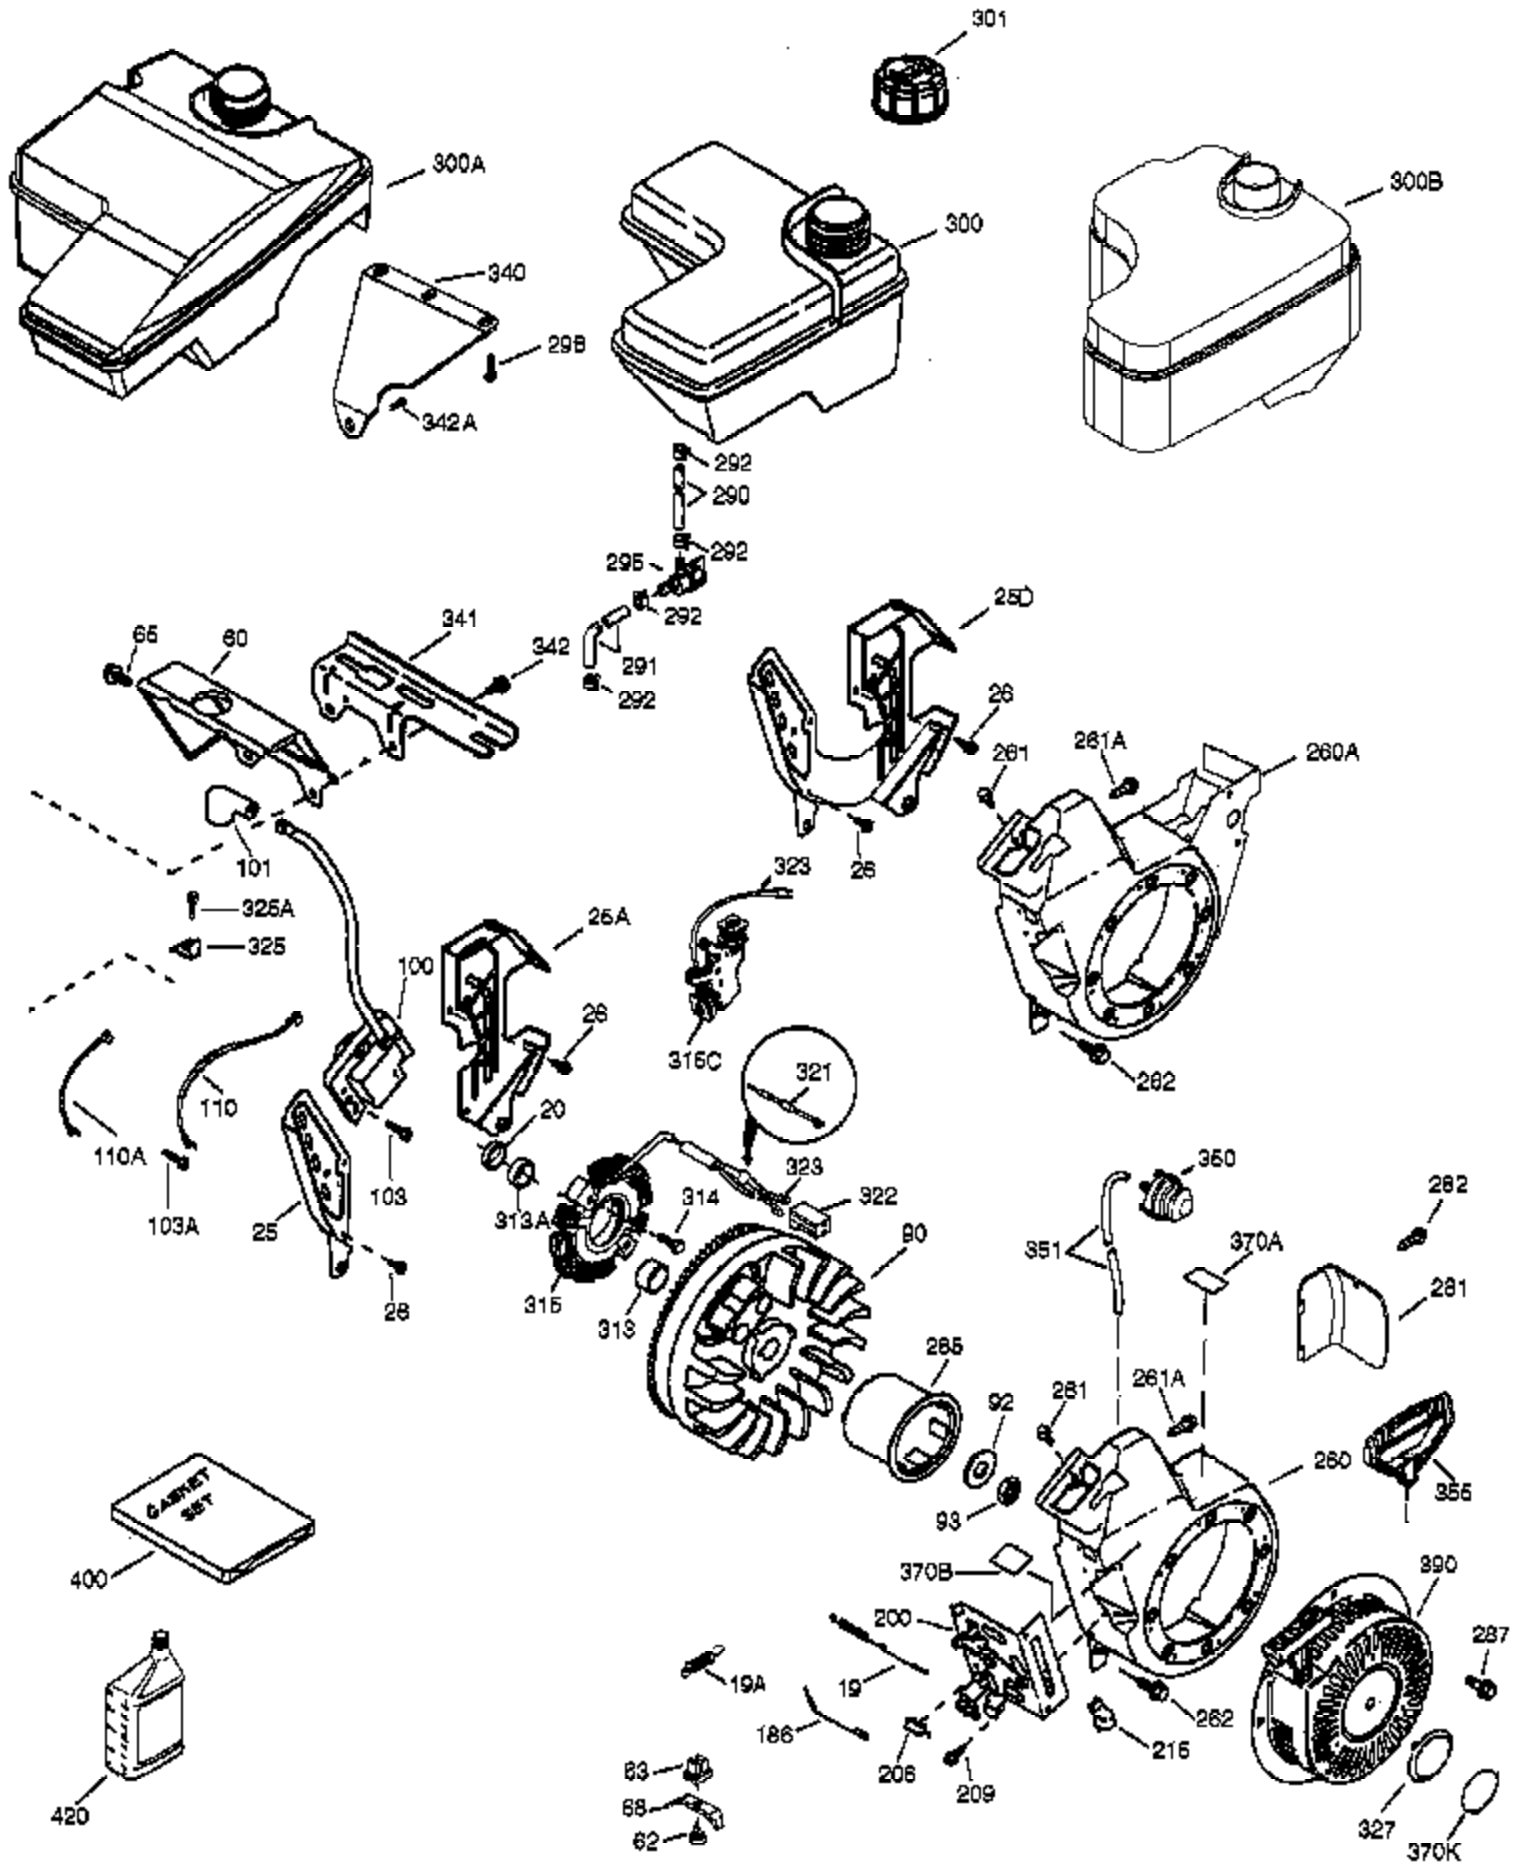

Ref #	Part Number	Qty	Description
19	37111	1	Extension Spring
20	32600	1	Oil Seal
25D	37710	1	Air Baffle (1 pc. electric start)
26	30200	2	Screw, 10-24 x 9/16"
60	36623A	1	Blower Housing Extension
65	30200	1	Screw, 10-24 x 9/16"
90	611216	1	Flywheel
92	650815	1	Belleville Washer
93	650816	1	Flywheel Nut
100	34443C	1	Solid State Ignition
101	610118	1	Spark Plug Cover
103	651007	2	Screw, T-15, 10-24 x 15/16"
110	36230	1	Ground Wire
186	36711	1	Governor Link
200	36824A	1	Control Bracket (Incl. 206)
206	610973	1	Terminal
209	650821	2	Screw, 10-32 x 1/2"
215	32410	1	Control Knob
260	36901	1	Blower Housing
261A	650821	1	Screw, 10-32 x 1/2"
261	651008	1	Screw, 1/4-20 x 31/64"
262	651008	2	Screw, 1/4-20 x 31/64"
285	35985B	1	Starter Cup
287	651008	4	Screw, 1/4-20 x 31/64"
290	30705	1	Fuel Line
291	29774	1	Fuel Line
292	26460	4	Fuel Line Clamp
295	35857	1	Fuel Shut-Off Valve (Incl. 292)
300B	37048	1	Fuel Tank (Incl. 292 & 301)
301	36754	1	Fuel Cap
313	34080	1	Spacer
314	650873	1	Screw, 1/4-20 x 3/4"
315C	611111	1	Alternator Coil (18 watt)(Incl. 323)
341	36644A	1	Fuel Tank Bracket (Lower)
342	651085	2	Screw, 1/4-20 x 19/32"
342B	651086	2	Rubber Washer
350	570682A	1	Primer Assembly
351	32180C	1	Primer Line
355	590574	1	Starter Handle (Mitten Grip)
370A	36261	1	Laminate Decal
370K	36695	1	Starter Decal
370B	36899	1	Control Decal
390	590749	1	Rewind Starter (Note: This engine could have been built with the 590733 starter.)
400	36720	1	* Gasket Set (Incl. items marked PK i n notes)
420	730226A		SAE 5W/30 4-Cycle Engine Oil (Quart)