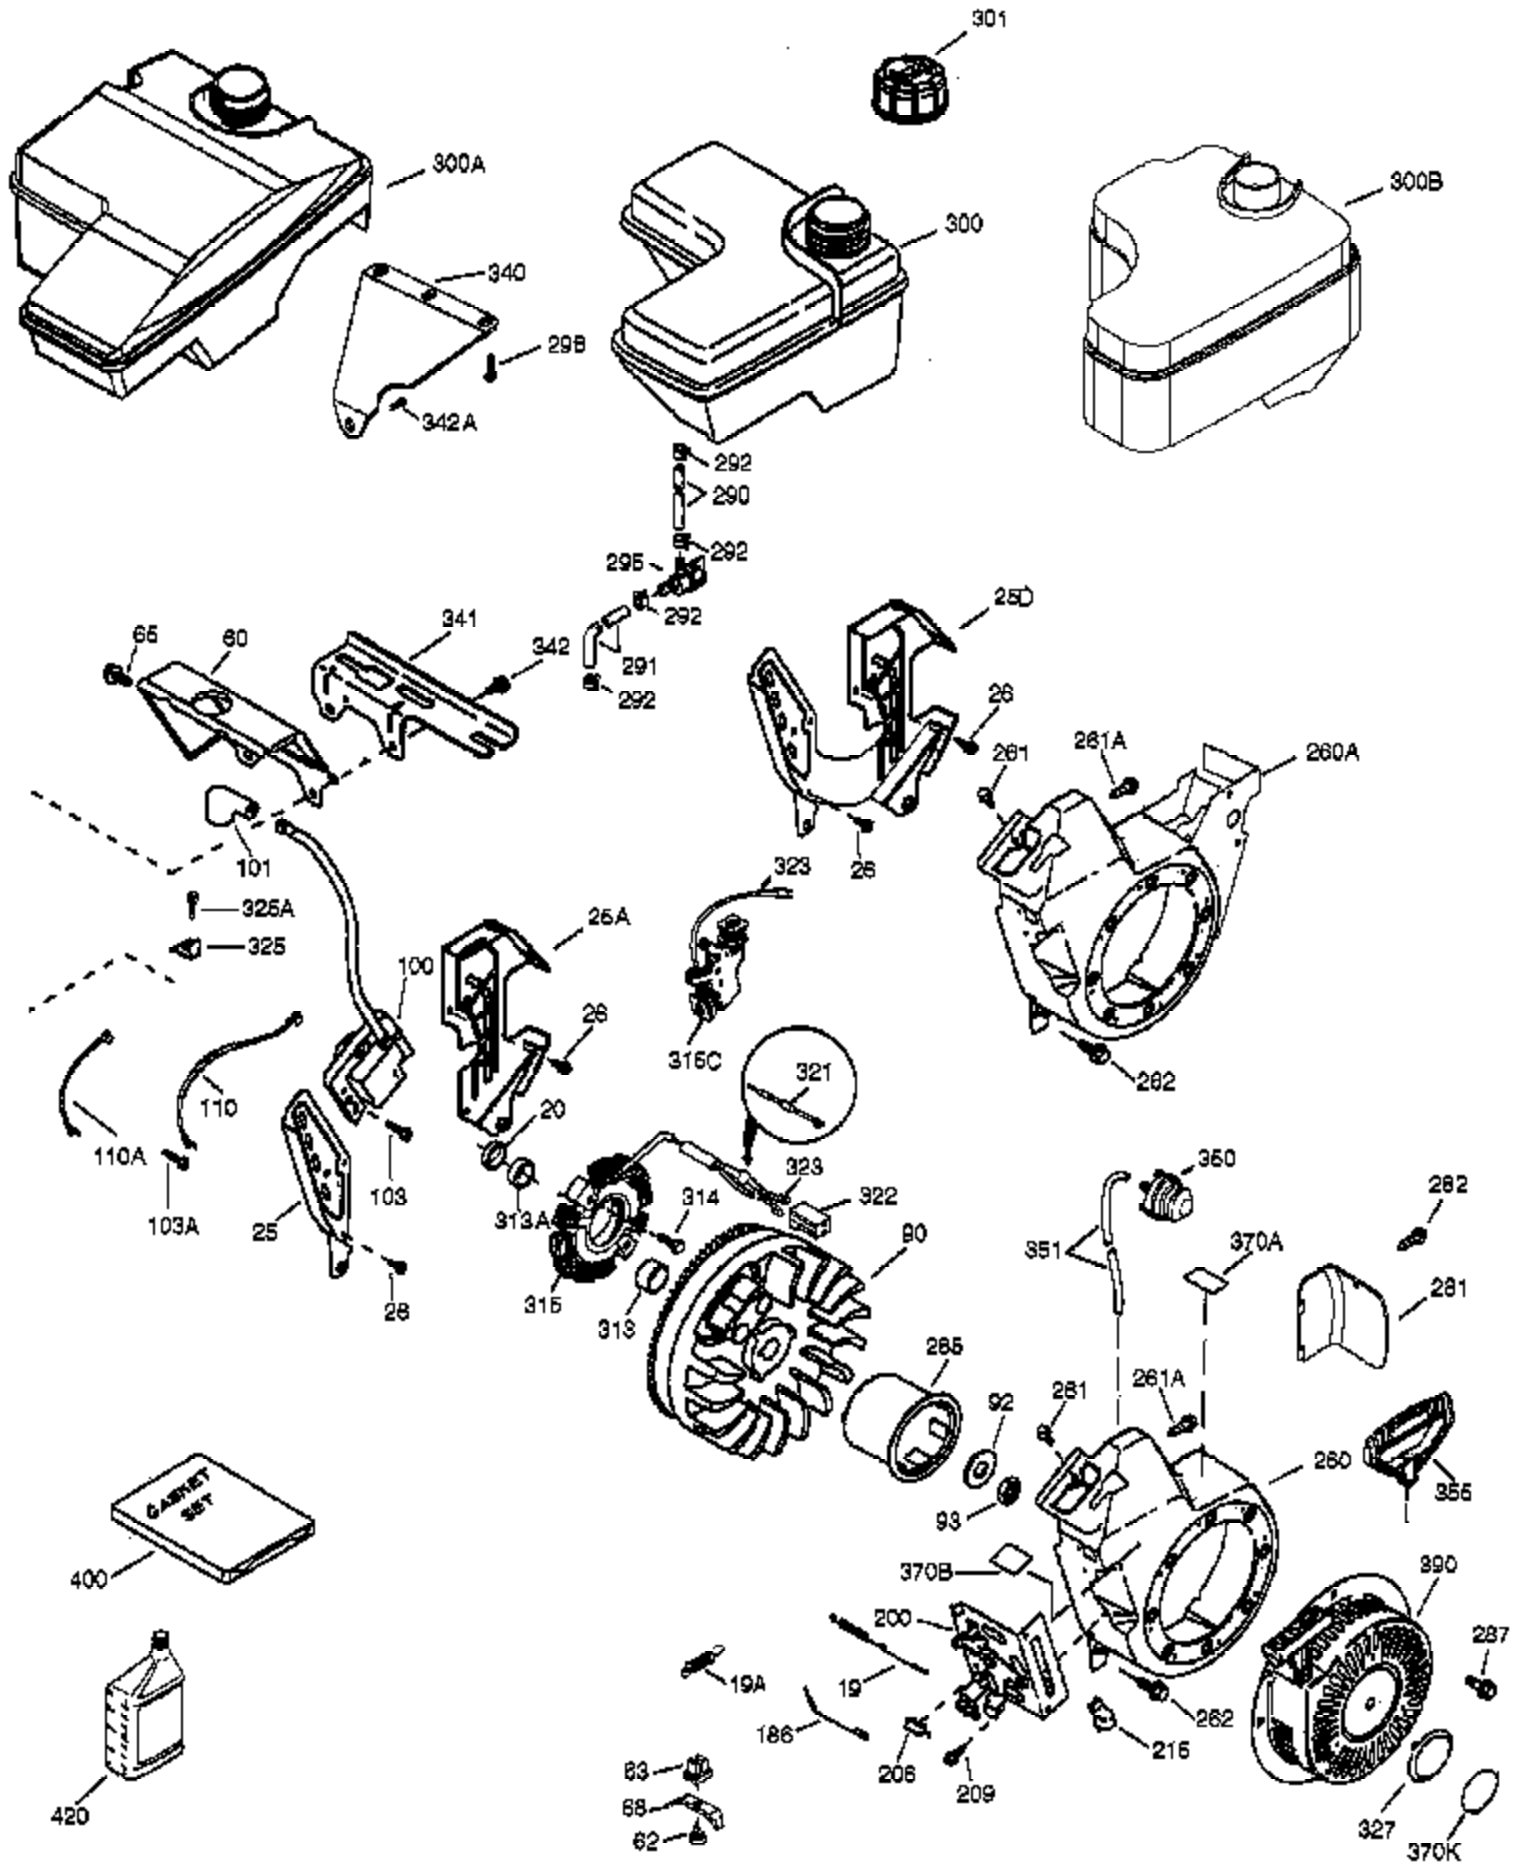

Ref #	Part Number	Qty	Description
19	37111	1	Extension Spring
20	32600	1	Oil Seal
25D	37710	1	Air Baffle (1 pc. electric start)
26	30200	2	Screw, 10-24 x 9/16"
60	36623A	1	Blower Housing Extension
65	30200	1	Screw, 10-24 x 9/16"
90	611216	1	Flywheel
92	650815	1	Belleville Washer
93	650816	1	Flywheel Nut
100	34443C	1	Solid State Ignition
101	610118	1	Spark Plug Cover
103	651007	2	Screw, T-15, 10-24 x 15/16"
110	36230	1	Ground Wire
186	36711	1	Governor Link
200	36824A	1	Control Bracket (Incl. 206)
206	610973	1	Terminal
209	650821	2	Screw, 10-32 x 1/2"
215	32410	1	Control Knob
260	36901	1	Blower Housing
261A	650821	1	Screw, 10-32 x 1/2"
261	651008	1	Screw, 1/4-20 x 31/64"
262	651008	2	Screw, 1/4-20 x 31/64"
281	36907	1	Starter Cover
282	651035	1	Screw, 6-32 x 25/64"
285	35985B	1	Starter Cup
287	651008	4	Screw, 1/4-20 x 31/64"
290	30705	1	Fuel Line
291	29774	1	Fuel Line
292	26460	4	Fuel Line Clamp
295	35857	1	Fuel Shut-Off Valve
300B	37048	1	Fuel Tank (Incl. 292 & 301)
301	36754	1	Fuel Cap
313	34080	1	Spacer
341	36644	1	Fuel Tank Bracket (Lower)
342	651010	2	Screw, 1/4-20 x 7/8"
350	570682A	1	Primer Assembly
351	32180C	1	Primer Line
355	590574	1	Starter Handle (Mitten Grip)
370B	36899	1	Control Decal
370A	36261	1	Lubrication Decal
370K	36695	1	Starter Decal
390	590749	1	Rewind Starter (Note: This engine could have been built with the 590733 starter)
400	36720	1	* Gasket Set (Incl. items marked PK i n notes)
420	730226A		SAE 5W30 4-Cycle Engine Oil (Quart)