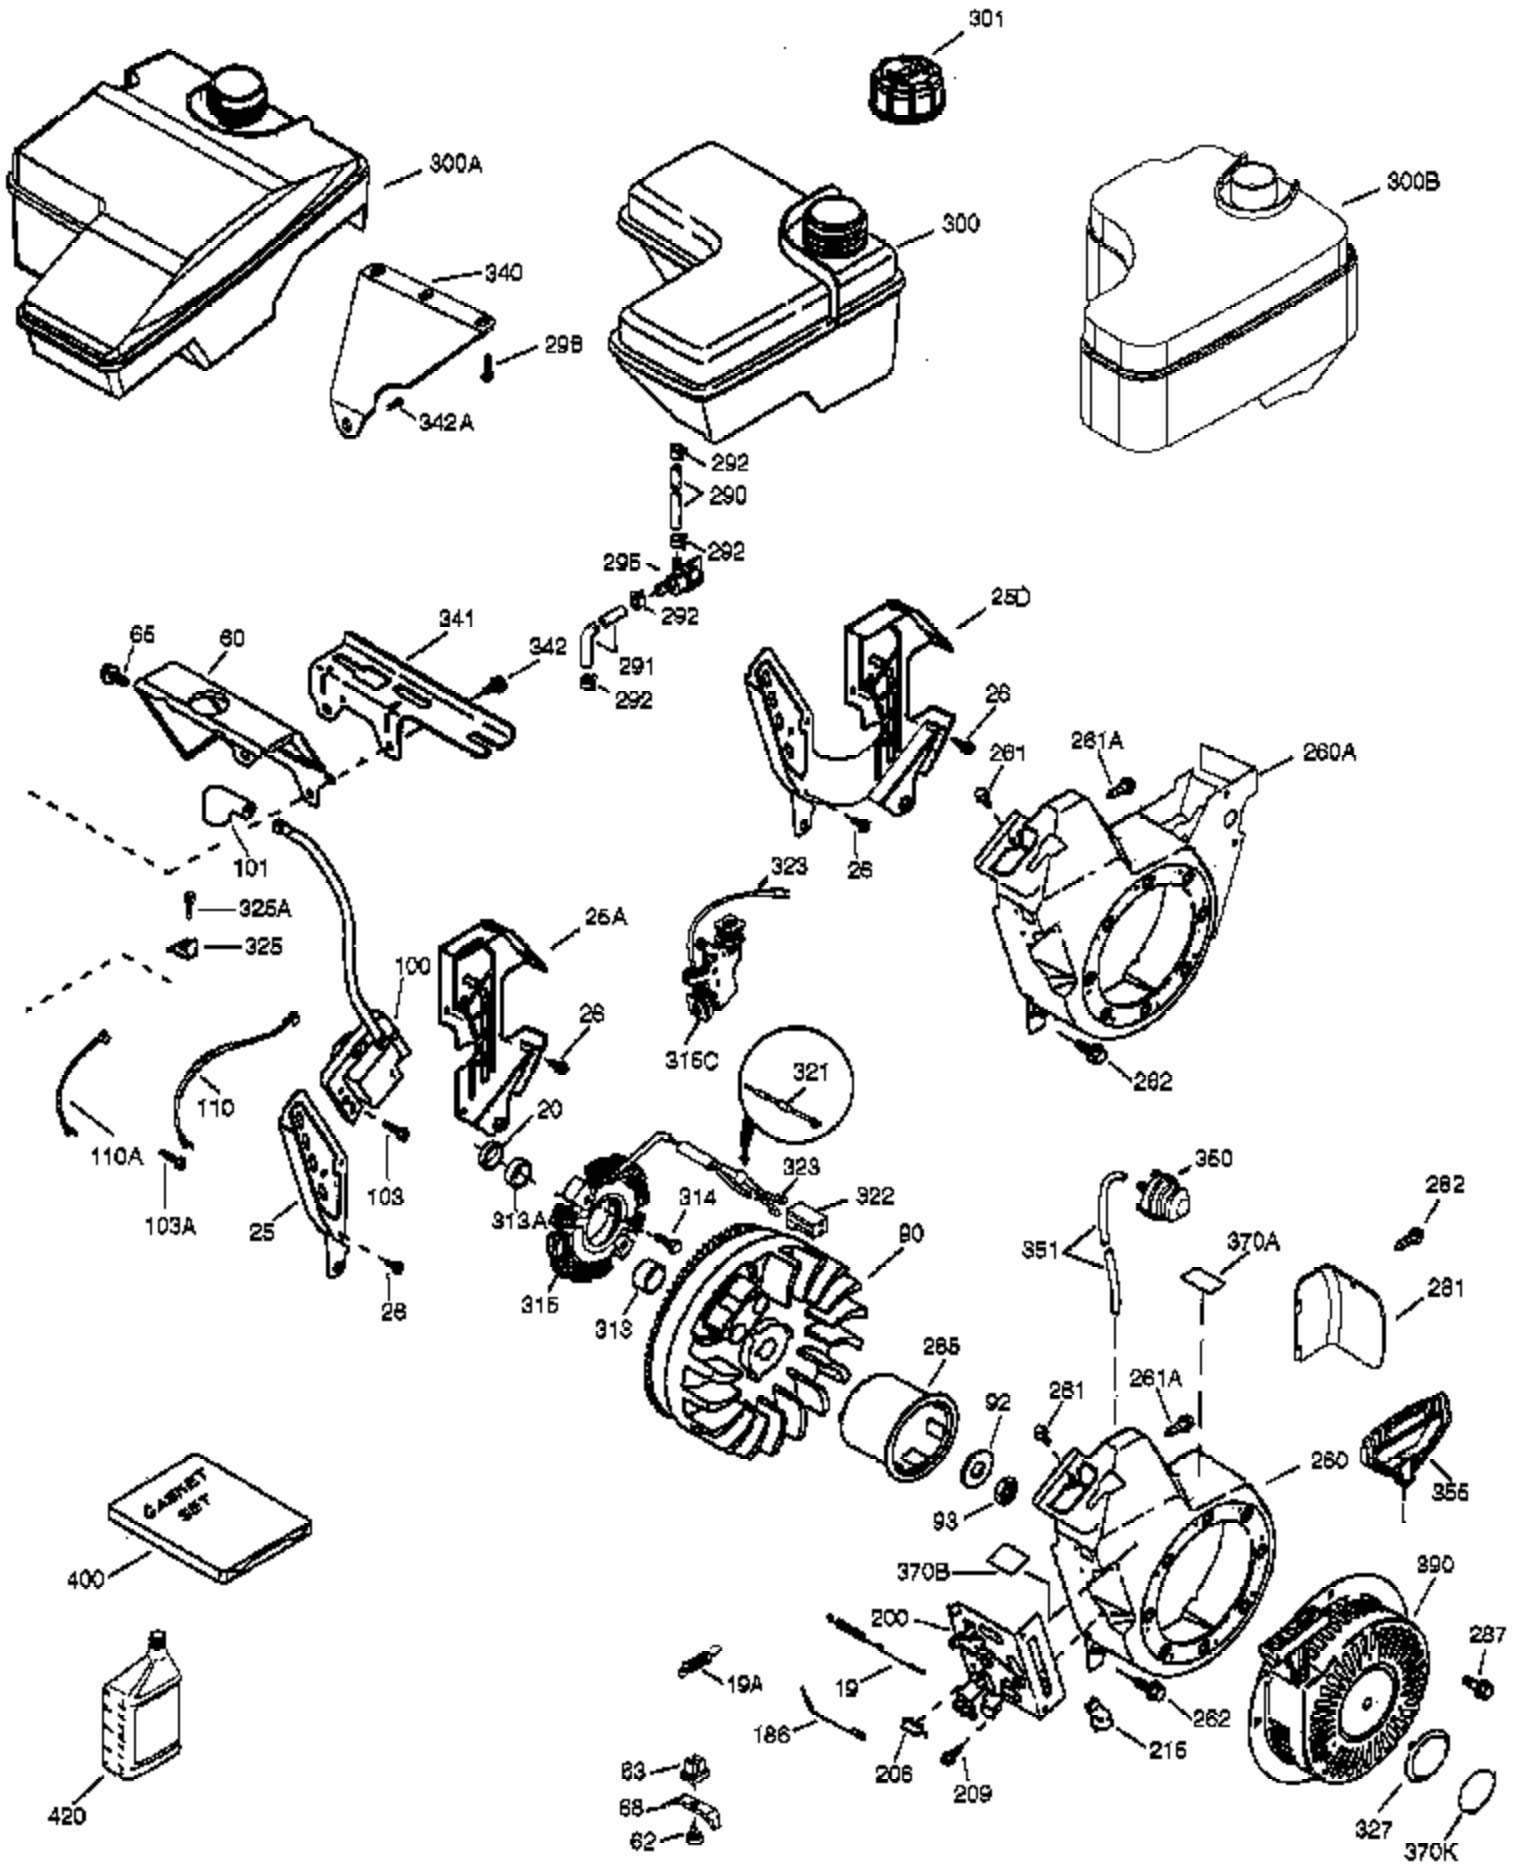

Ref #	Part Number	Qty	Description
19	37111	1	Extension Spring
20	32600	1	Oil Seal
25D	37710	1	Air Baffle (1 pc. electric start)
26	30200	2	Screw, 10-24 x 9/16"
60	36623A	1	Blower Housing Extension
65	30200	1	Screw, 10-24 x 9/16"
90	611216	1	Flywheel
92	650815	1	Belleville Washer
93	650816	1	Flywheel Nut
100	34443C	1	Solid State Ignition
101	610118	1	Spark Plug Cover
103	651007	2	Screw, T-15, 10-24 x 15/16"
110	36230	1	Ground Wire
186	36711	1	Governor Link
200	36824A	1	Control Bracket (Incl. 206)
206	610973	1	Terminal
209	650821	2	Screw, 10-32 x 1/2"
215	32410	1	Control Knob
260	36901	1	Blower Housing
261A	650821	1	Screw, 10-32 x 1/2"
261	651008	1	Screw, 1/4-20 x 31/64"
262	651008	2	Screw, 1/4-20 x 31/64"
281	36907	1	Starter Cover
282	651035	1	Screw, 6-32 x 25/64"
285	35985B	1	Starter Cup
287	651008	4	Screw, 1/4-20 x 31/64"
290	30705	1	Fuel Line
291	29774	1	Fuel Line
292	26460	4	Fuel Line Clamp
295	35857	1	Fuel Shut-Off Valve (Incl. 292)
300B	37048	1	Fuel Tank (Incl. 292 & 301)
301	36754	1	Fuel Cap
313	34080	1	Spacer
341	36644A	1	Fuel Tank Bracket (Lower)
342	651085	2	Screw, 1/4-20 x 19/32"
342B	651086	2	Rubber Washer
350	570682A	1	Primer Assembly
351	32180C	1	Primer Line
355	590574	1	Starter Handle (Mitten Grip)
370A	36261	1	Lubrication Decal
370K	36695	1	Starter Decal
370B	36899	1	Control Decal
390	590749	1	Rewind Starter (Note: This engine could have been built with the 590733 starter.)
400	36720	1	* Gasket Set (Incl. items marked PK i n notes)
420	730226A		SAE 5W30 4-Cycle Engine Oil (Quart)