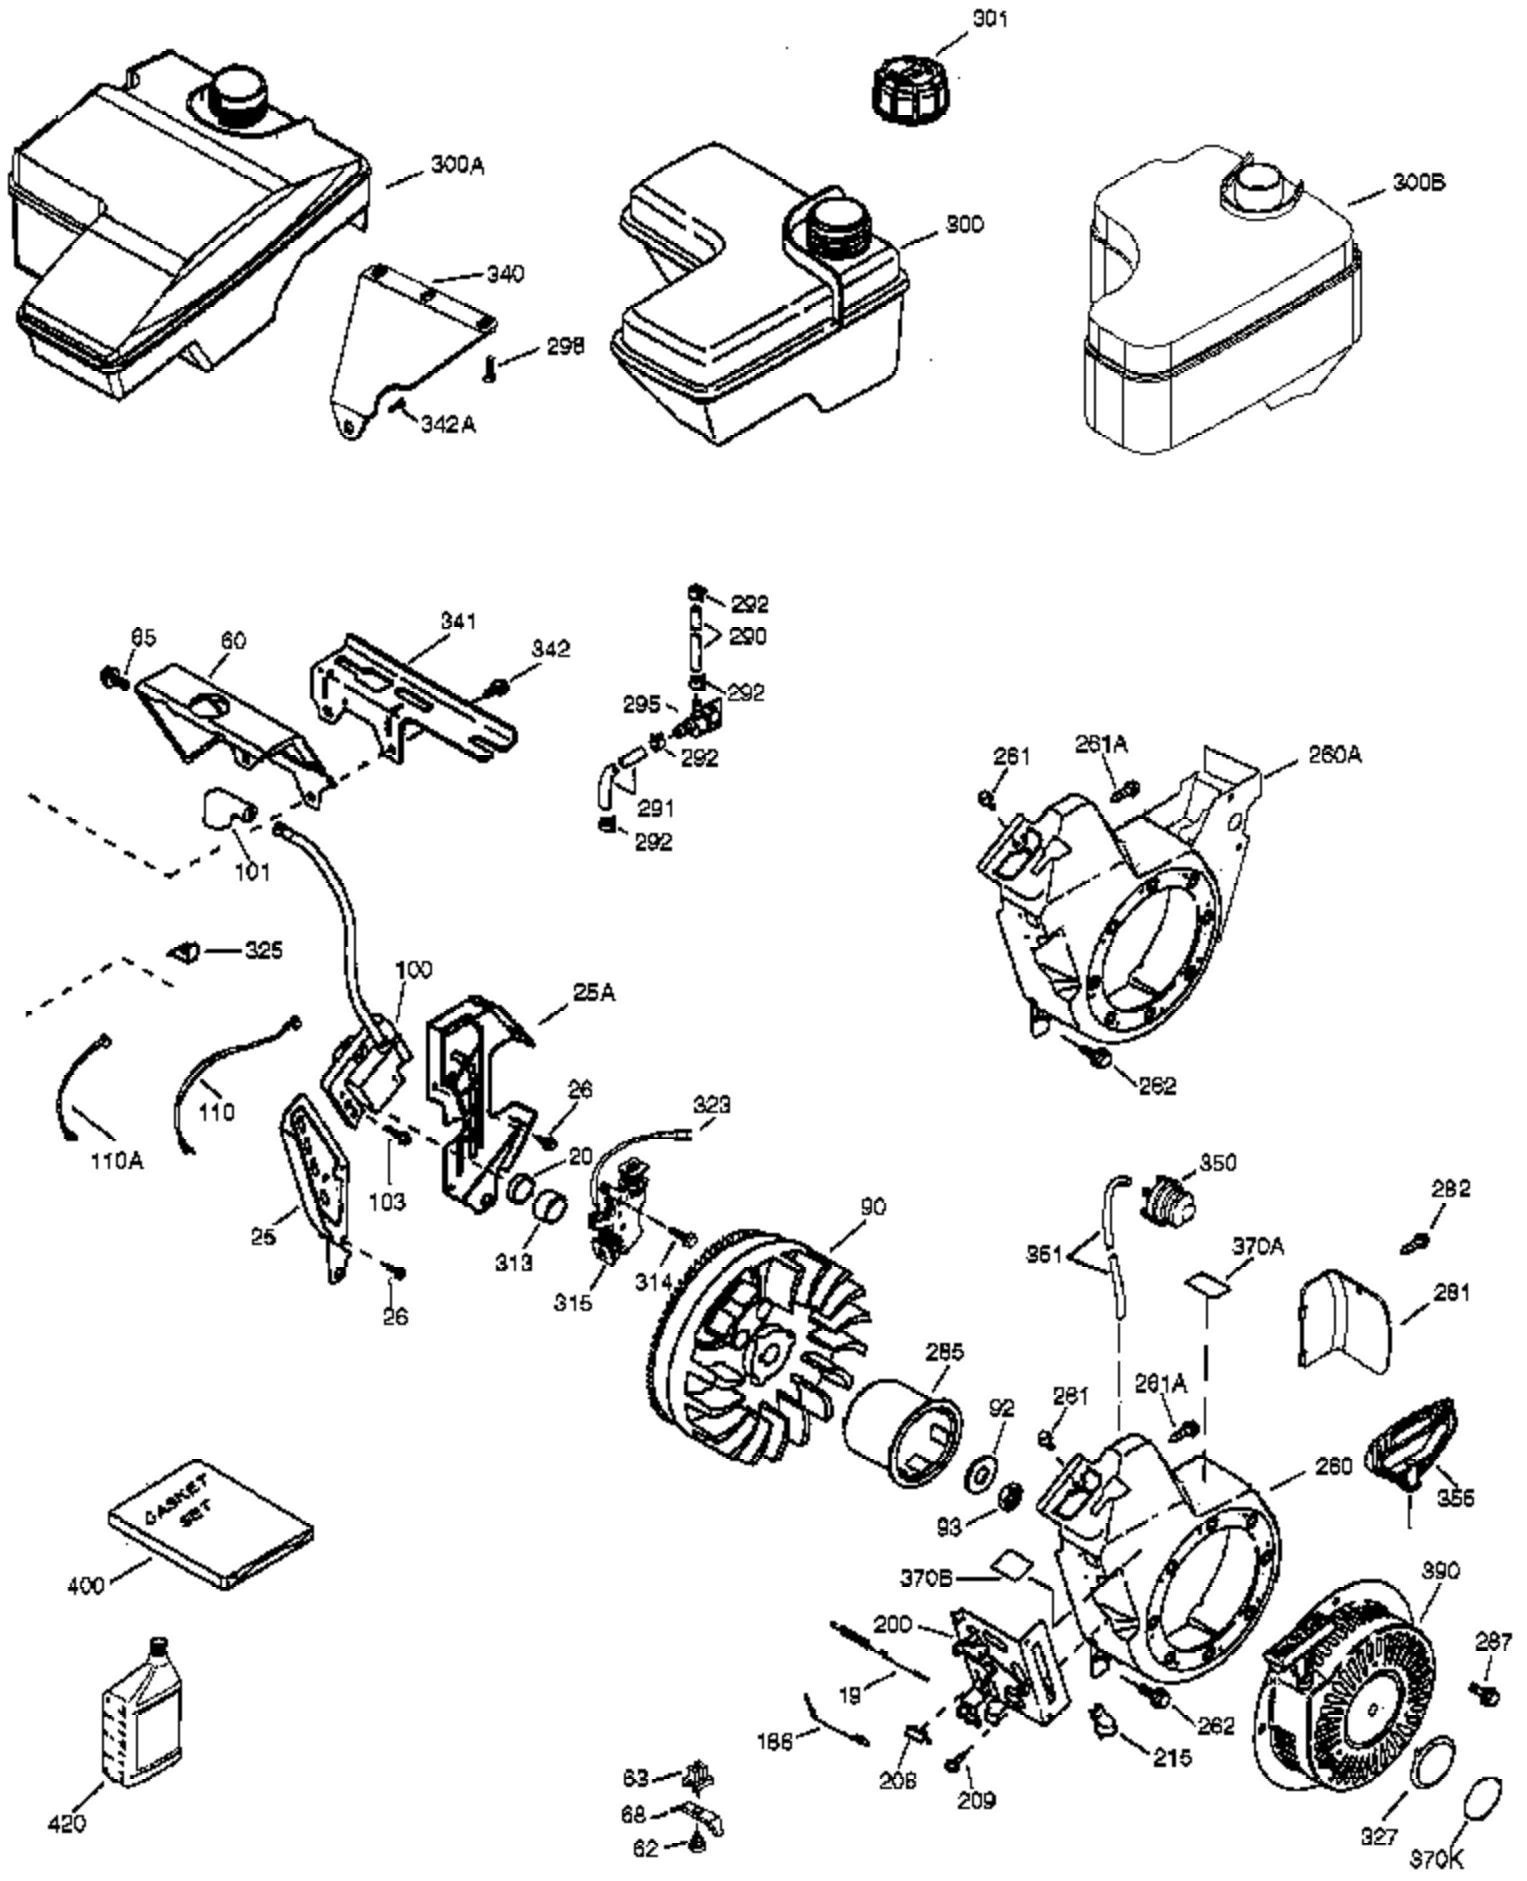

Ref #	Part Number	Qty	Description
19	37111	1	Extension Spring
20	32600	1	Oil Seal
25A	36869	1	Air Baffle (Right)
25	36621	1	Air Baffle (Left)
26	30200	1	Screw, 10-24 x 9/16"
60	36623A	1	Blower Housing Extension
65	30200	1	Screw, 10-24 x 9/16"
72	27642	2	Oil Drain Plug
90	611216	1	Flywheel
92	650815	1	Belleville Washer
93	650816	1	Flywheel Nut
100	34443B	1	Solid State Ignition
101	610118	1	Spark Plug Cover
103	651007	2	Screw, Torx T-15, 10-24 x 15/16"
110	36230	1	Ground Wire
186	36711	1	Governor Link
200	36824A	1	Control Bracket (Incl. 206)
206	610973	1	Terminal
209	650821	2	Screw, 10-32 x 1/2"
215	32410	1	Control Knob
260	36871A	1	Blower Housing
261	651008	1	Screw, 1/4-20 x 31/64"
261A	650821	1	Screw, 10-32 x 1/2"
262	651008	2	Screw, 1/4-20 x 31/64"
281	36907	1	Starter Bubble Cover
282	651035	2	Screw, 6-32 x 25/64"
285	35985B	1	Starter Cup
287	651008	4	Screw, 1/4-20 x 31/64"
290	30705	1	Fuel Line
292	26460	2	Fuel Line Clamp
298	650665	2	Screw, 1/4-15 x 3/4"
300	36875	1	Fuel Tank (Incl. 292 & 301)
301	35355	1	Fuel Cap
311	27625	2	Oil Fill Plug
313	34080	1	Spacer
325	29443	1	Wire Clip
338A	28942	1	Screw, 10-32 x 3/8"
340	37071	1	Fuel Tank Bracket (Upper)
341	36644	1	Fuel Tank Bracket (Lower)
342	651010	2	Screw, 1/4-20 x 7/8"
342A	650738	1	Screw, 1/4-20 x 5/8"
350	570682A	1	Primer Assembly
351	32180C	1	Primer Line
355	590574	1	Starter Handle (Mitten Grip)
370A	36261	1	Lubrication Decal
370K	36695	1	Starter Decal
370P	35878	1	Heat Warning Decal
370B	36899	1	Control Decal
390	590749	1	Rewind Starter (NOTE: This engine could have been built with 590733 starter.)
400	36720	1	* Gasket Set (Incl. items marked PK in notes) Incl. (1) each of 26756, 27272A, 29673, 35626, 36581, 36624, 36719
900	0		Replacement Engine 754319 order from 71-999
900	0		Replacement S/B 754302, order from 71 -999