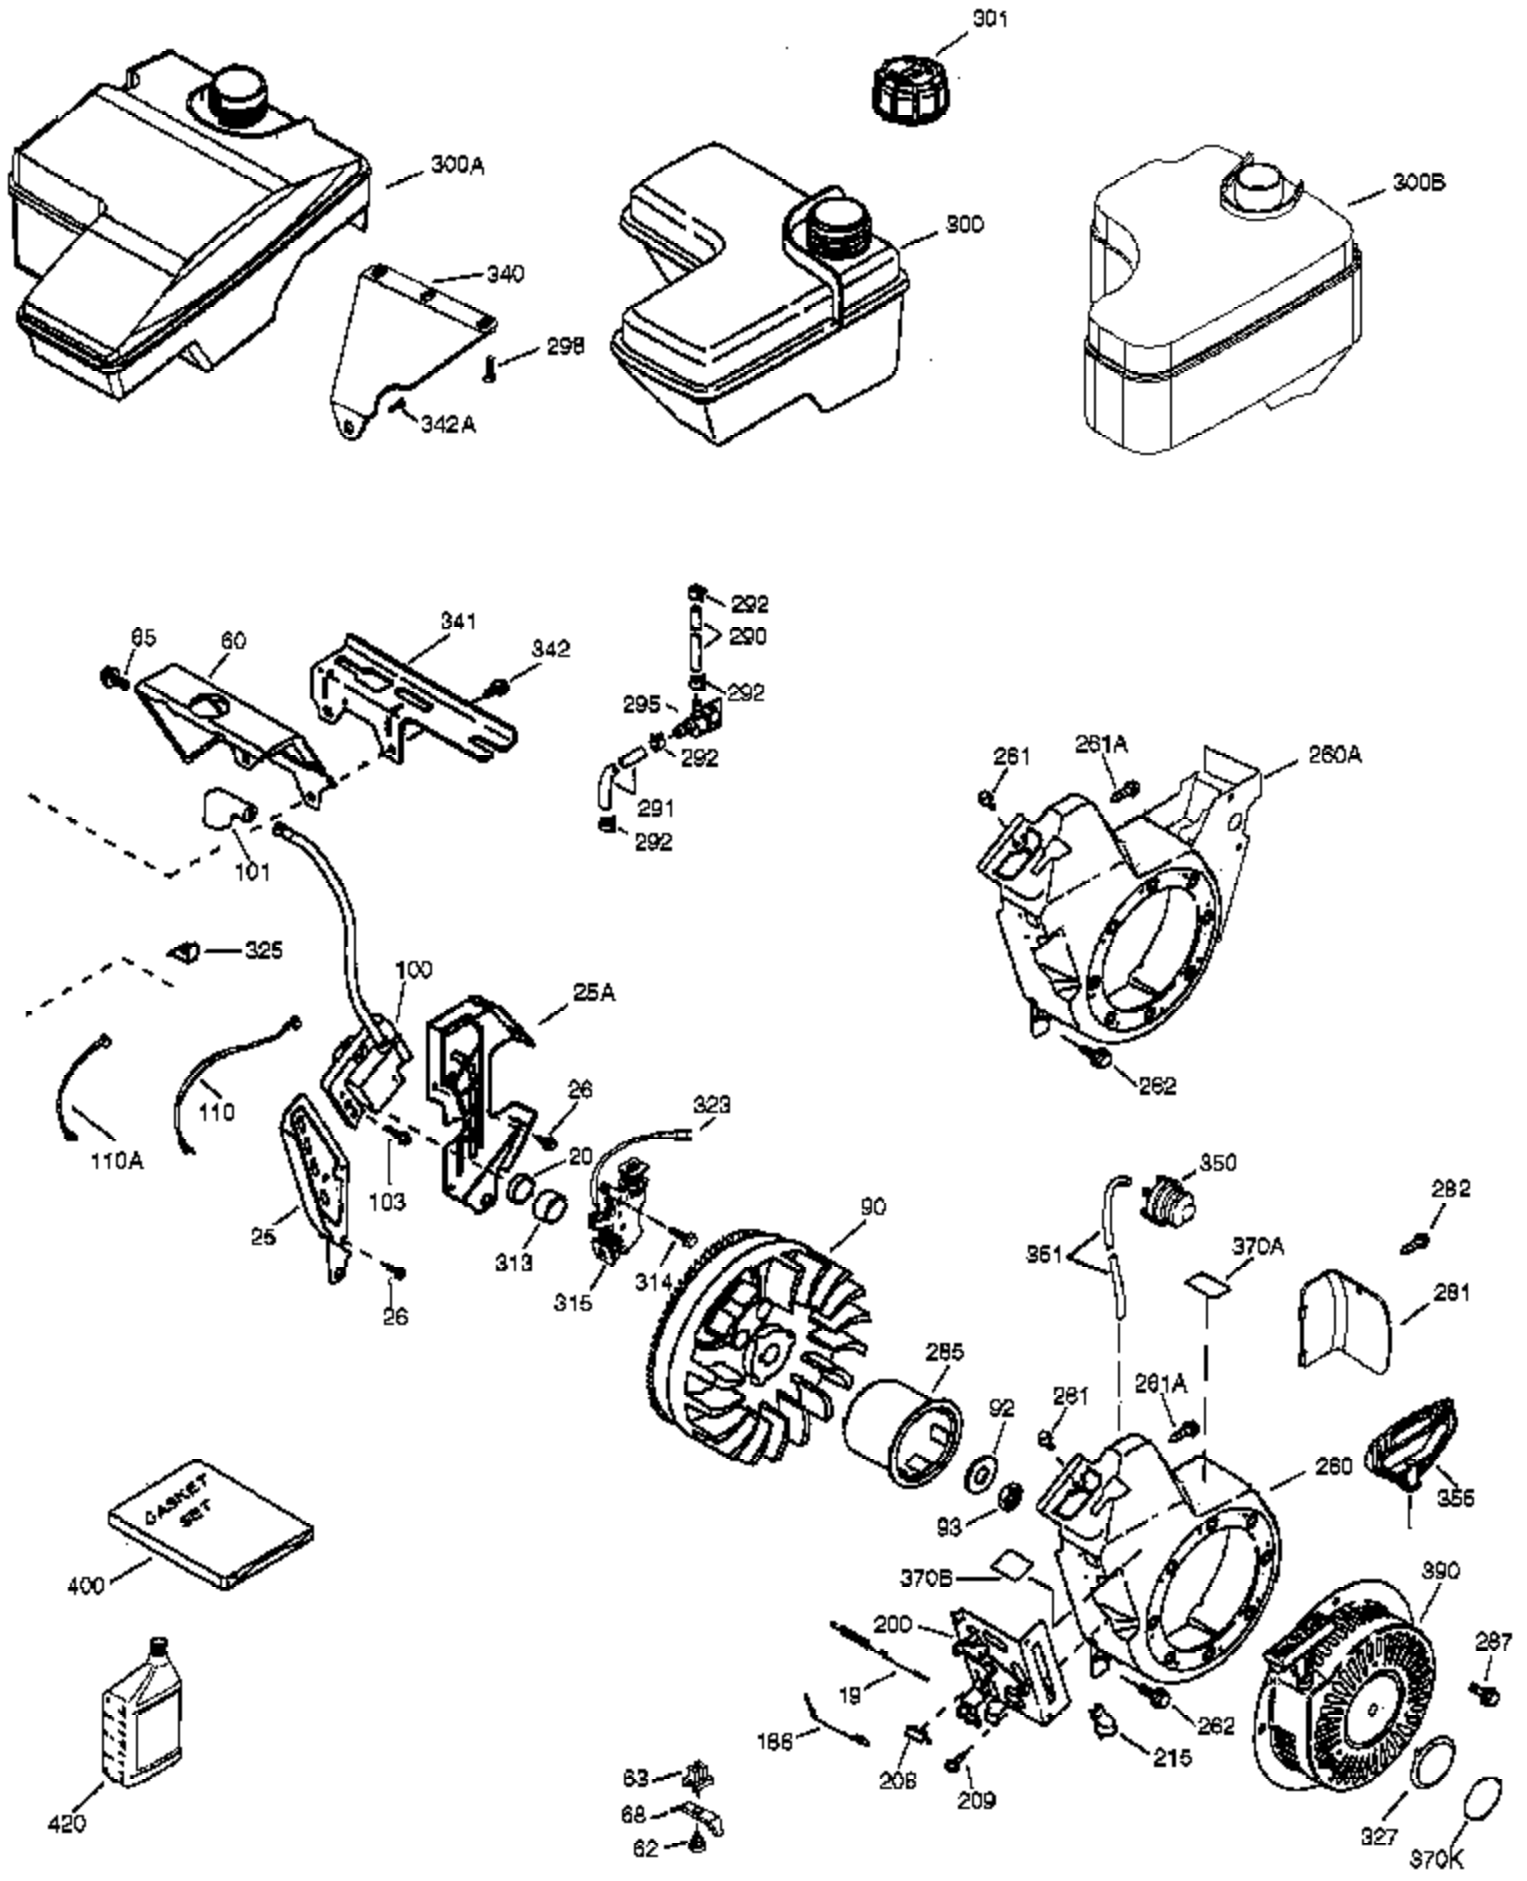

Ref #	Part Number	Qty	Description
19	37111	1	Extension Spring
20	32600	1	Oil Seal
25A	36869	1	Air Baffle (Right)
25	36621	1	Air Baffle (Left)
26	30200	1	Screw, 10-24 x 9/16"
60	36623A	1	Blower Housing Extension
65	30200	1	Screw, 10-24 x 9/16"
72	27642	2	Oil Drain Plug
90	611216	1	Flywheel
92	650815	1	Belleville Washer
93	650816	1	Flywheel Nut
100	34443B	1	Solid State Ignition
101	610118	1	Spark Plug Cover
103	651007	2	Screw, T-15, 10-24 x 15/16"
110	36230	1	Ground Wire
151A	40016A	1	Intake Valve Seal
186	36711	1	Governor Link
200	36824A	1	Control Bracket (Incl. 206)
206	610973	1	Terminal
209	650821	2	Screw, 10-32 x 1/2"
215	32410	1	Control Knob
260A	36871A	1	Blower Housing
261A	650821	1	Screw, 10-32 x 1/2"
261	651008	1	Screw, 1/4-20 x 31/64"
262	651008	2	Screw, 1/4-20 x 31/64"
281	36907	1	Starter Bubble Cover
282	651035	2	Screw, 6-32 x 25/64"
285	35985B	1	Starter Cup
287	651008	4	Screw, 1/4-20 x 31/64"
290	30705	1	Fuel Line
292	26460	2	Fuel Line Clamp
298	650665	2	Screw, 1/4-15 x 3/4"
300A	36875	1	Fuel Tank (Incl. 292 & 301)
301	35355	1	Fuel Cap
311	27625	2	Oil Fill Plug
313	34080	1	Spacer
325	37471	1	Fuel Line Bracket
325A	30200	1	Screw, 10-24 x 9/16"
338A	28942	1	Screw, 10-32 x 3/8"
340	37071	1	Fuel Tank Bracket (Upper)
341	36644	1	Fuel Tank Bracket (Lower)
342A	650738	1	Screw, 1/4-20 x 5/8"
342	651010	2	Screw, 1/4-20 x 7/8"
350	570682A	1	Primer Assembly
351	32180C	1	Primer Line
355	590574	1	Starter Handle (Mitten Grip)
370B	36899	1	Control Decal
370A	36261	1	Lubrication Decal
370K	36695	1	Starter Decal
370R	35878	1	Heat Warning Decal
390	590749	1	Recoil Starter (NOTE: This engine could have been built with 590733 starter.)
400	36720	1	* Gasket Set (Incl. items marked PK in notes)
900	754319A	1	Replacement Engine, order from 71-999
900	754300B	1	Replacement Short Block order from 71 -999