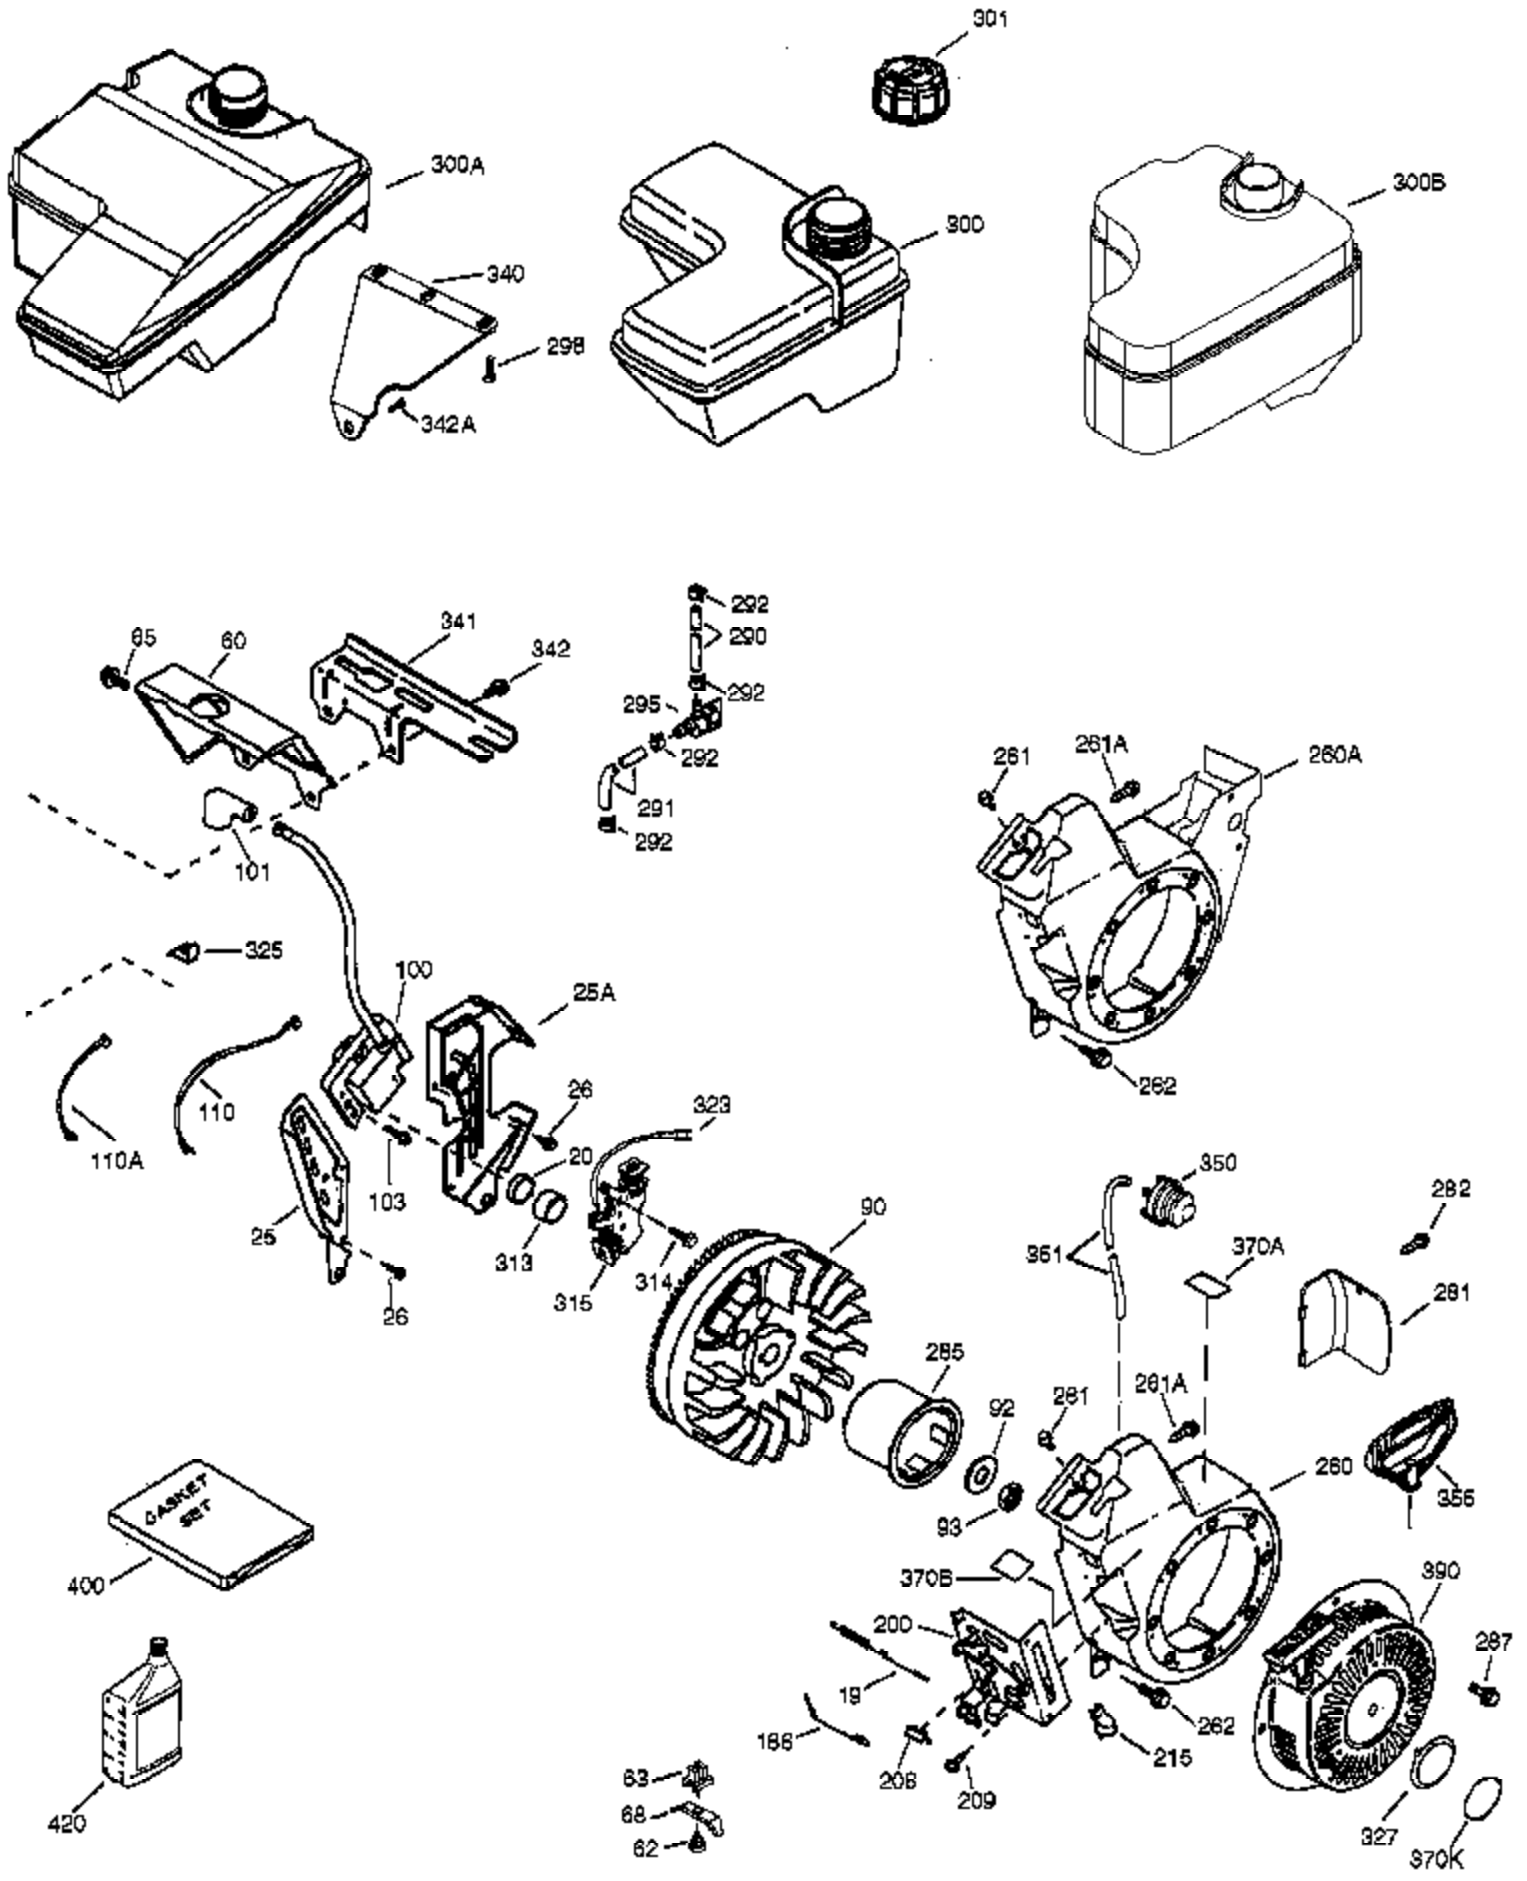

Ref #	Part Number	Qty	Description
19	37111	1	Extension Spring
20	32600	1	Oil Seal
25	36621	1	Air Baffle (Left)
25A	36869	1	Air Baffle (Right)
26	30200	1	Screw, 10-24 x 9/16"
60	36623A	1	Blower Housing Extension
65	30200	1	Screw, 10-24 x 9/16"
90	611216	1	Flywheel
92	650815	1	Belleville Washer
93	650816	1	Flywheel Nut
100	34443B	1	Solid State Ignition
101	610118	1	Spark Plug Cover
103	651007	2	Screw, Torx T-15, 10-24 x 15/16"
110	36230	1	Ground Wire
186	36711	1	Governor Link
200	36824A	1	Control Bracket (Incl. 206)
206	610973	1	Terminal
209	650821	2	Screw, 10-32 x 1/2"
215	32410	1	Control Knob
260	36871A	1	Blower Housing
261A	650821	1	Screw, 10-32 x 1/2"
261	651008	1	Screw, 1/4-20 x 31/64"
262	651008	2	Screw, 1/4-20 x 31/64"
281	36907	1	Starter Bubble Cover
282	651035	2	Screw, 6-32 x 25/64"
285	35985B	1	Starter Cup
287	651008	4	Screw, 1/4-20 x 31/64"
290	30705	1	Fuel Line
292	26460	2	Fuel Line Clamp
298	650665	2	Screw, 1/4-15 x 3/4"
300	36875	1	Fuel Tank (Incl. 292 & 301)
301	35355	1	Fuel Cap
313	34080	1	Spacer
325	29443	1	Wire Clip
327	35392	1	Starter Plug
340	37071	1	Fuel Tank Bracket (Upper)
341	36644	1	Fuel Tank Bracket (Lower)
342	651010	2	Screw, 1/4-20 x 7/8"
342A	650738	1	Screw, 1/4-20 x 5/8"
350	570682A	1	Primer Assembly
351	32180C	1	Primer Line
355	590574	1	Starter Handle (Mitten Grip)
370P	35878	1	Heat Warning Decal
370B	36899	1	Control Decal
370A	36261	1	Lubrication Decal
390	590749	1	Rewind Starter (NOTE: This engine could have been built with 590733 starter.)
400	36720	1	* Gasket Set (Incl. items marked PK in notes) Incl. (1) each of 26756, 27272A, 29673, 35626, 36581, 36624, 36719
900	0		Replacement engine 754319, order from 71-999
900	0		Replacement S/B 754302, order from 71 -999