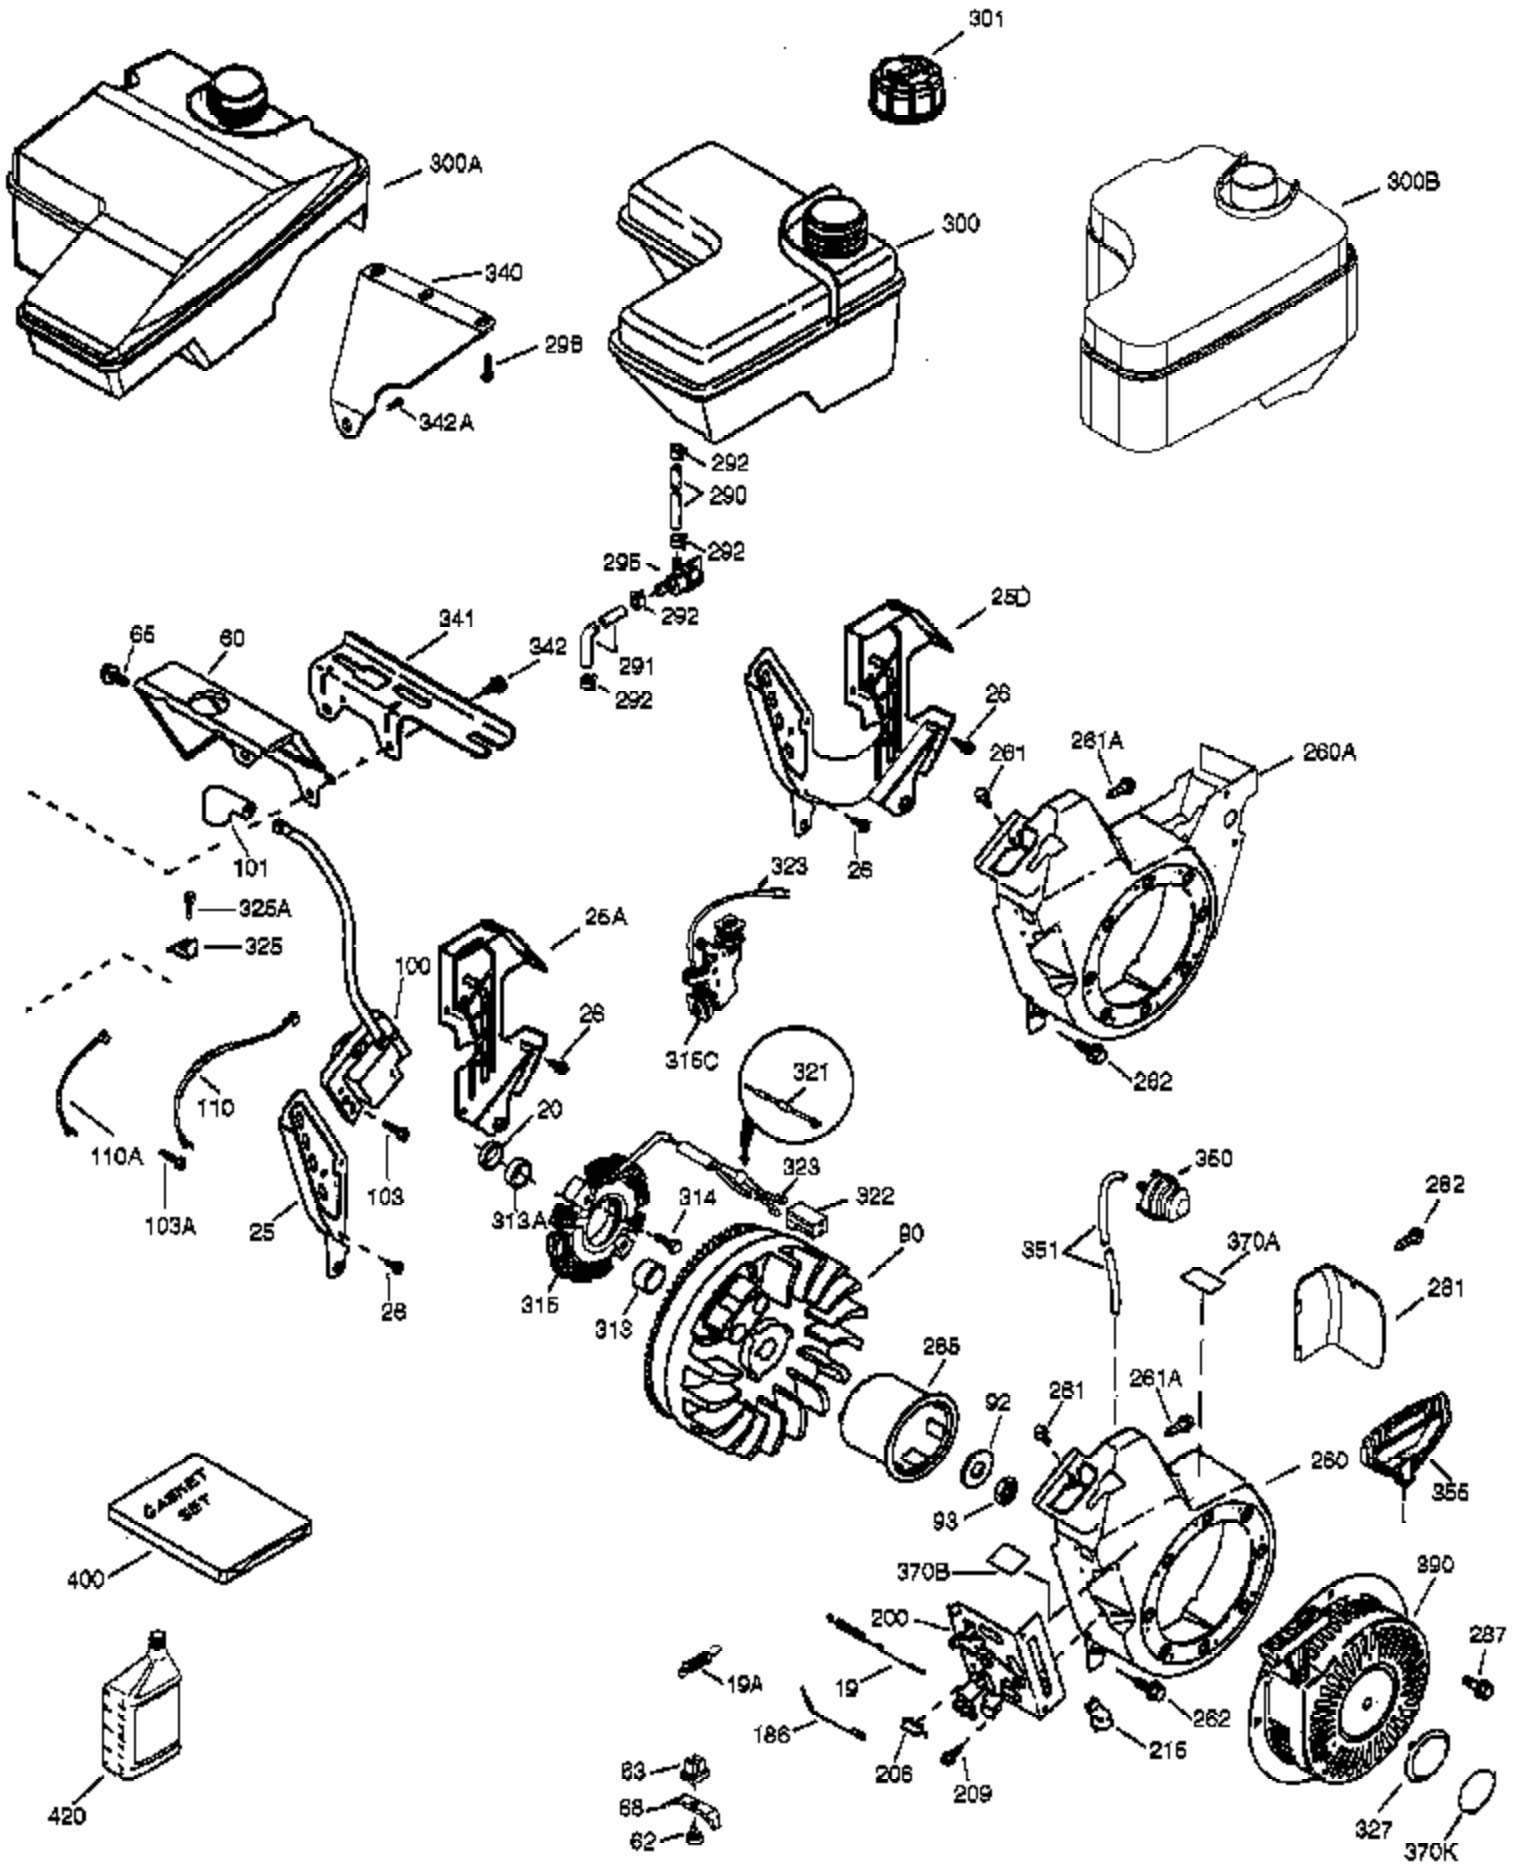

Ref #	Part Number	Qty	Description
19	37111	1	Extension Spring
20	32600	1	Oil Seal
25A	36869	1	Air Baffle (Right)
25	36621	1	Air Baffle (Left)
26	30200	1	Screw, 10-24 x 9/16"
60	36623A	1	Blower Housing Extension
65	30200	1	Screw, 10-24 x 9/16"
90	611216	1	Flywheel
92	650815	1	Belleville Washer
93	650816	1	Flywheel Nut
100	34443B	1	Solid State Ignition
101	610118	1	Spark Plug Cover
103	651007	2	Screw, T-15, 10-24 x 15/16"
110	36230	1	Ground Wire
186	36711	1	Governor Link
200	36824A	1	Control Bracket (Incl. 206)
206	610973	1	Terminal
209	650821	2	Screw, 10-32 x 1/2"
215	32410	1	Control Knob
260	36901	1	Blower Housing
261A	650821	1	Screw, 10-32 x 1/2"
261	651008	1	Screw, 1/4-20 x 31/64"
262	651008	2	Screw, 1/4-20 x 31/64"
285	35985B	1	Starter Cup
287	651008	4	Screw, 1/4-20 x 31/64"
290	30705	1	Fuel Line
292	26460	1	Fuel Line Clamp
292	26460	1	Fuel Line Clamp
300B	37048	1	Fuel Tank (Incl. 292 & 301)
301	35355	1	Fuel Cap
313	34080	1	Spacer
314	650873	1	Screw, 1/4-20 x 3/4"
315C	611111	1	Alternator Coil (18 Watt)
325A	30200	1	Screw, 10-24 x 9/16"
325	37471	1	Fuel Line Bracket
327	35392	1	Starter Plug
341	36644	1	Fuel Tank Bracket (Lower)
342	651010	2	Screw, 1/4-20 x 7/8"
350	570682A	1	Primer Assembly
351	32180C	1	Primer Line
355	590574	1	Starter Handle (Mitten Grip)
370A	36261	1	Lubrication Decal
370B	36899	1	Control Decal
390	590749	1	Rewind Starter (NOTE: This engine could have been built with 590733 starter.)
400	36720	1	* Gasket Set (Incl. items marked PK in notes)
900	754322A	1	Replacement Short Block, order from 7 1-999 Replacement Engine, None