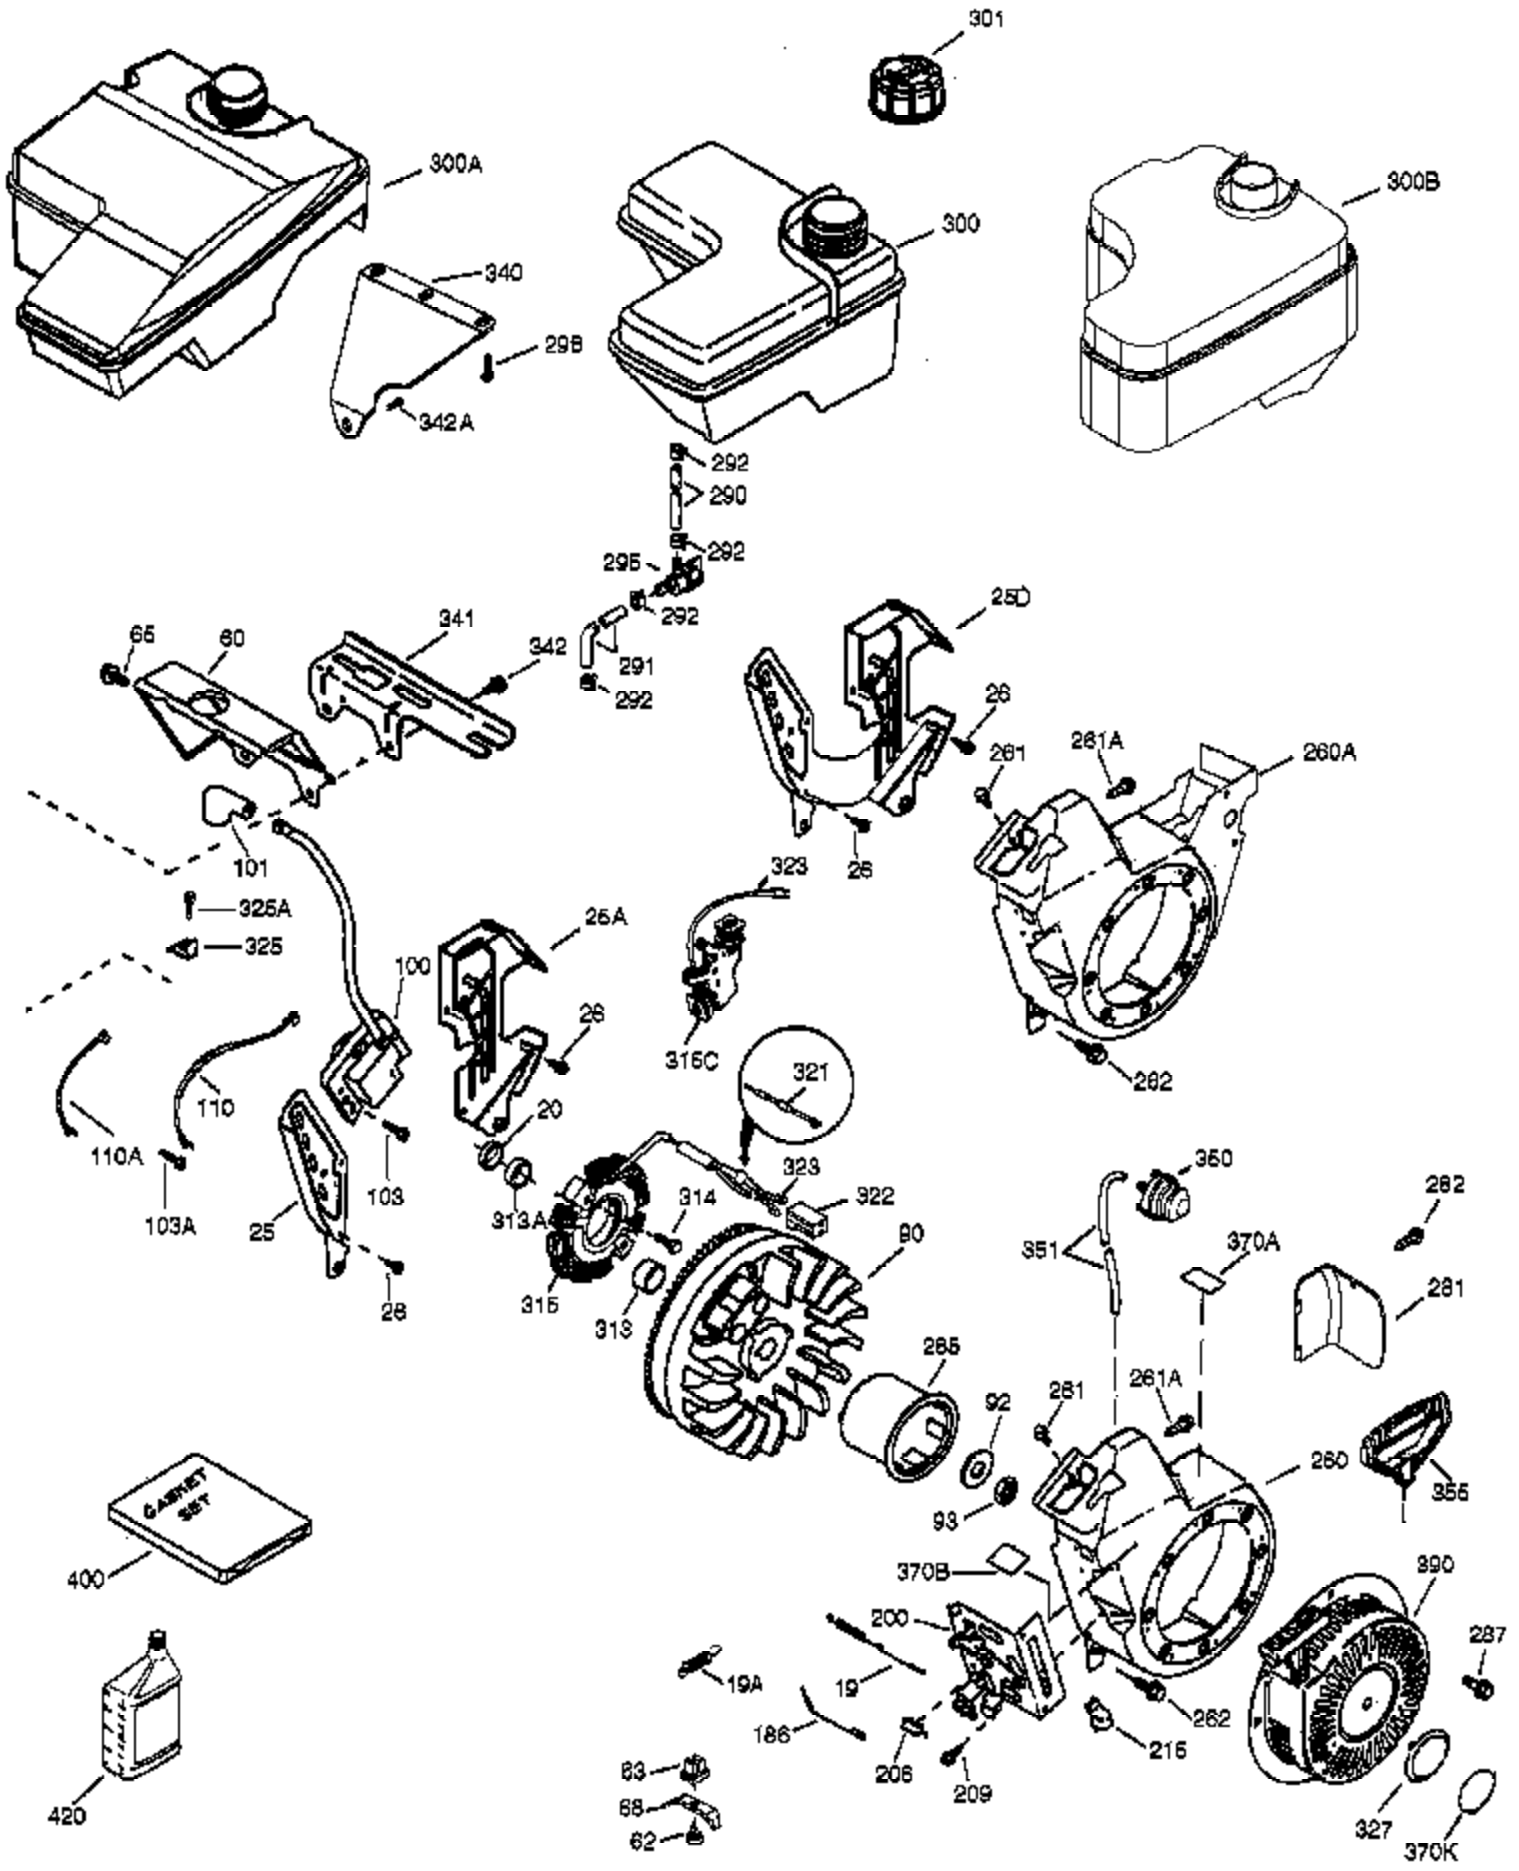

Ref #	Part Number	Qty	Description
19	37111	1	Extension Spring
20	32600	1	Oil Seal
25D	37710	1	Air Baffle (1 pc. electric start)
26	30200	2	Screw, 10-24 x 9/16"
60	36623A	1	Blower Housing Extension
65	30200	1	Screw, 10-24 x 9/16"
90	611216	1	Flywheel
92	650815	1	Belleville Washer
93	650816	1	Flywheel Nut
100	34443C	1	Solid State Ignition
101	610118	1	Spark Plug Cover
103	651007	2	Screw, T-15, 10-24 x 15/16"
110	36230	1	Ground Wire
186	36711	1	Governor Link
200	36824A	1	Control Bracket (Incl. 206)
206	610973	1	Terminal
209	650821	2	Screw, 10-32 x 1/2"
215	32410	1	Control Knob
260	36901	1	Blower Housing
261A	650821	1	Screw, 10-32 x 1/2"
261	651008	1	Screw, 1/4-20 x 31/64"
262	651008	2	Screw, 1/4-20 x 31/64"
285	35985B	1	Starter Cup
287	651008	4	Screw, 1/4-20 x 31/64"
290	30705	1	Fuel Line
292	26460	1	Fuel Line Clamp
292	26460	1	Fuel Line Clamp
300B	37048	1	Fuel Tank (Incl. 292 & 301)
301	35355	1	Fuel Cap
313	34080	1	Spacer
314	650873	1	Screw, 1/4-20 x 3/4"
315C	611111	1	Alternator Coil (18 Watt)
327	35392	1	Starter Plug
341	36644	1	Fuel Tank Bracket (Lower)
342	651010	2	Screw, 1/4-20 x 7/8"
350	570682A	1	Primer Assembly
351	32180C	1	Primer Line
355	590574	1	Starter Handle (Mitten Grip)
370B	36899	1	Control Decal
370A	36261	1	Lubrication Decal
390	590749	1	Rewind Starter (NOTE: This engine could have been built with 590733 starter.)
400	36720	1	* Gasket Set (Incl. items marked PK in notes)
900	754322A	1	Replacement Short Block, order from 7 1-999 Replacement Engine, None