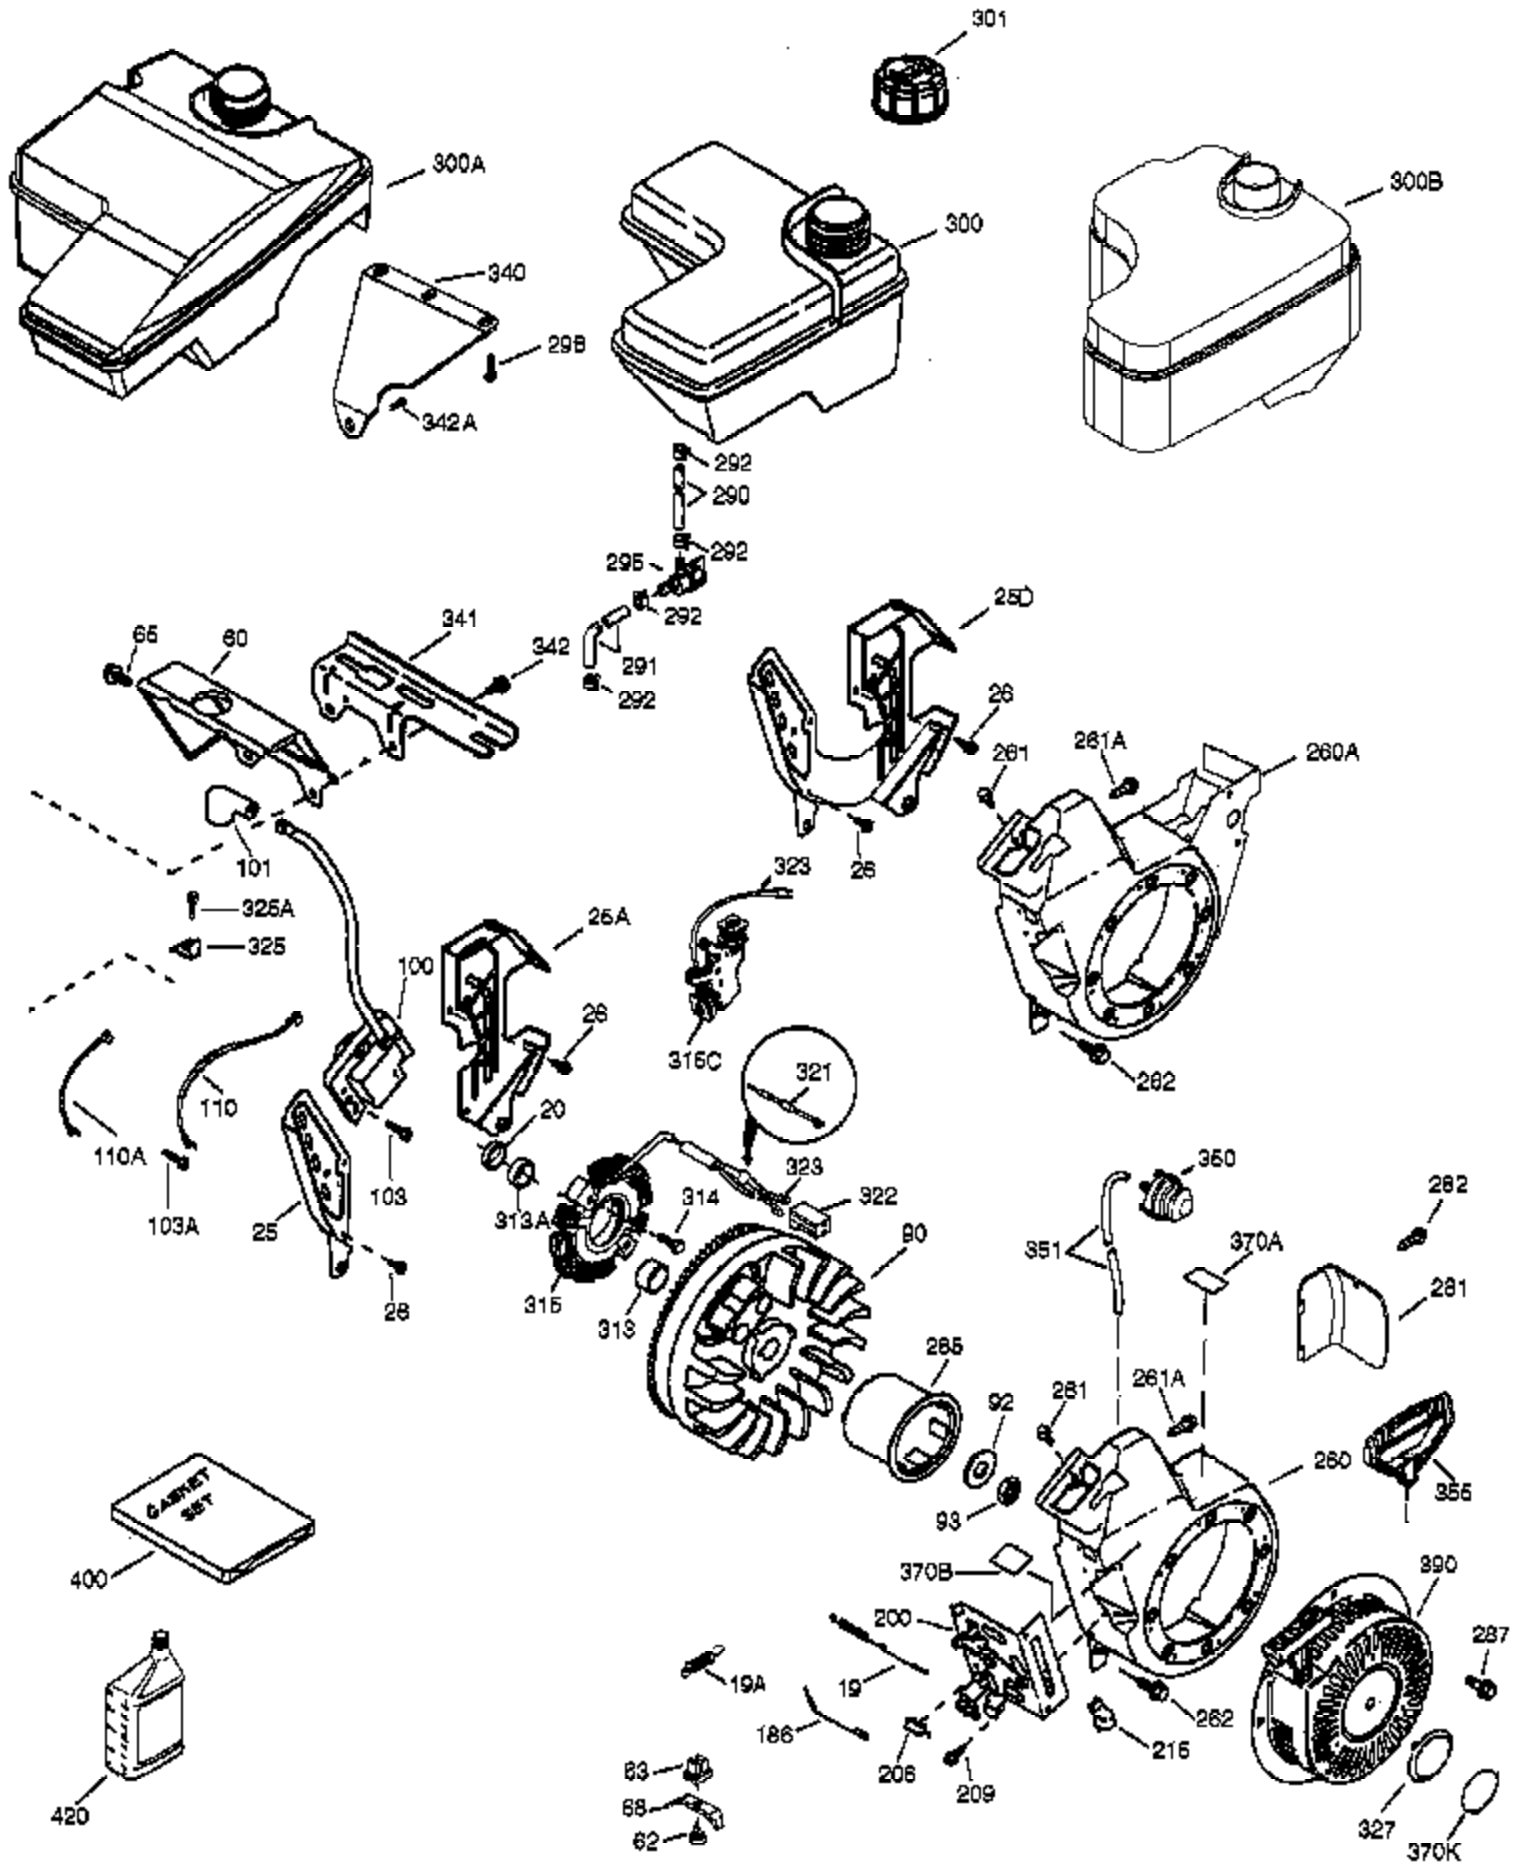

Ref #	Part Number	Qty	Description
19	37111	1	Extension Spring
20	32600	1	Oil Seal
25D	37710	1	Air Baffle (1 pc. electric start)
26	30200	2	Screw, 10-24 x 9/16"
60	36623A	1	Blower Housing Extension
65	30200	1	Screw, 10-24 x 9/16"
90	611216	1	Flywheel
92	650815	1	Belleville Washer
93	650816	1	Flywheel Nut
100	34443C	1	Solid State Ignition
101	610118	1	Spark Plug Cover
103	651007	2	Screw, T-15, 10-24 x 15/16"
110	36230	1	Ground Wire
186	36711	1	Governor Link
200	36824A	1	Control Bracket (Incl. 206)
206	610973	1	Terminal
209	650821	2	Screw, 10-32 x 1/2"
215	32410	1	Control Knob
260	36901	1	Blower Housing
261A	650821	2	Screw, 10-32 x 1/2"
261	651008	1	Screw, 1/4-20 x 31/64"
262	651008	2	Screw, 1/4-20 x 31/64"
285	35985B	1	Starter Cup
287	651008	4	Screw, 1/4-20 x 31/64"
290	30705	1	Fuel Line
292	26460	2	Fuel Line Clamp
292	26460	1	Fuel Line Clamp
300B	37048	1	Fuel Tank (Incl. 292 & 301)
301	35355	1	Fuel Cap
313	34080	1	Spacer
314	650873	1	Screw, 1/4-20 x 3/4"
315C	611111	1	Alternator Coil (18 Watt)
327	35392	1	Starter Plug
341	36644A	1	Fuel Tank Bracket (Lower)
342	651085	2	Screw, 1/4-20 x 19/32"
342B	651086	2	Rubber Washer
350	570682A	1	Primer Assembly
351	32180C	1	Primer Line
355	590574	1	Starter Handle (Mitten Grip)
370A	36261	1	Lubrication Decal
370B	36899	1	Control Decal
390	590749	1	Rewind Starter (NOTE: This engine could have been built with 590733 starter.)
400	36720	1	* Gasket Set (Incl. items marked PK in notes)
900	754322A	1	Replacement Short Block, order from 7 1-999
900	0		Replacement Engine, None