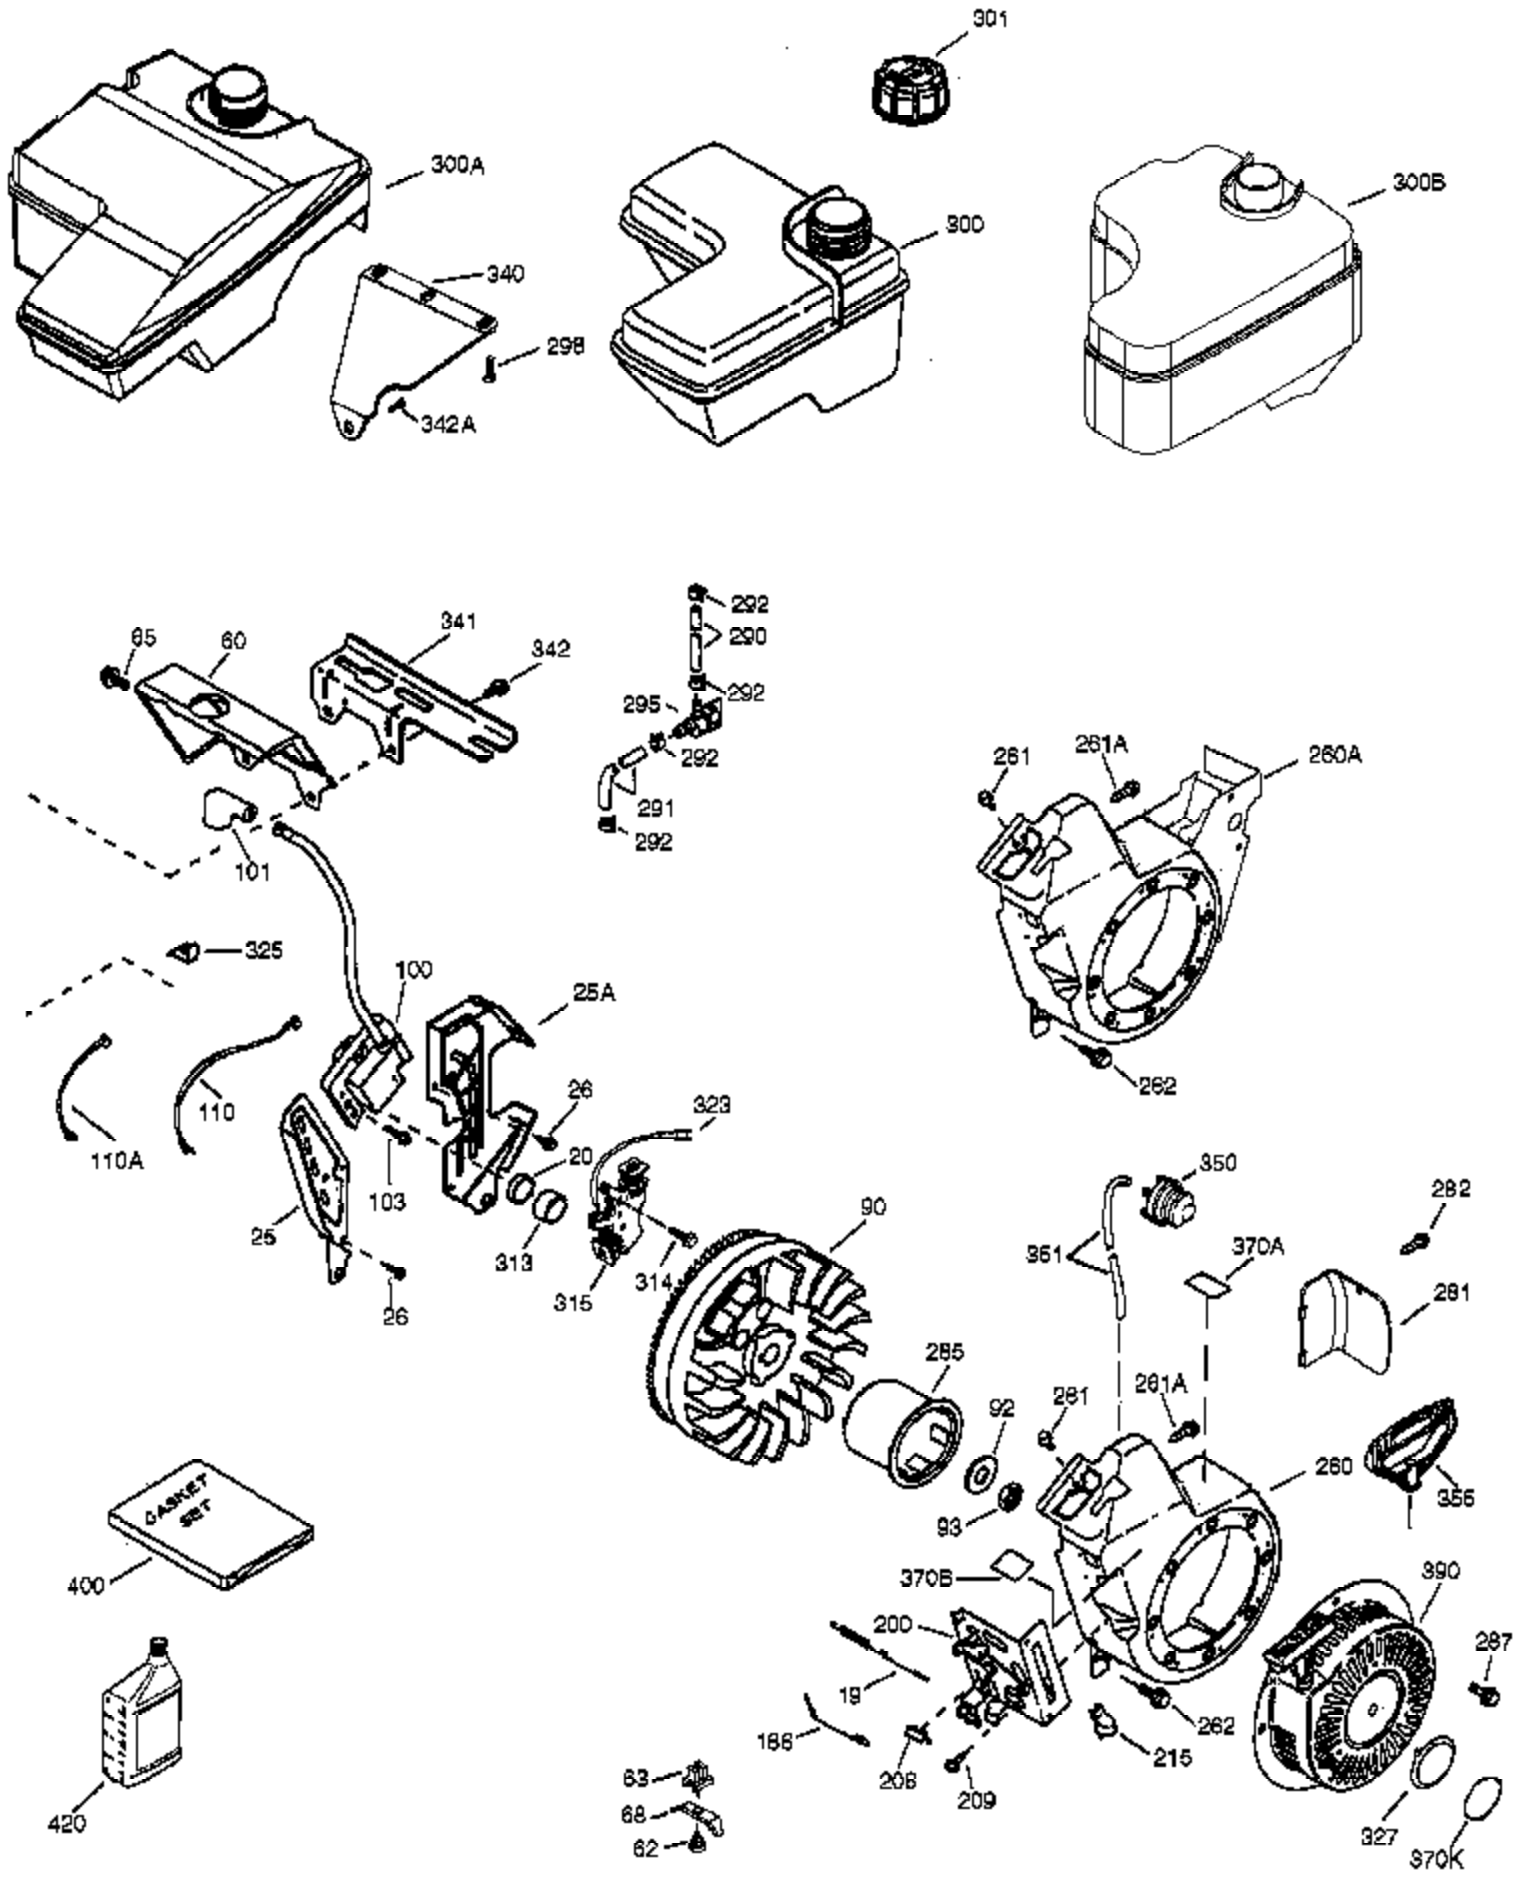

Ref #	Part Number	Qty	Description
19	37111	1	Extension Spring
20	32600	1	Oil Seal
25	36621	1	Air Baffle (Left)
25A	36869	1	Air Baffle (Right)
26	30200	1	Screw, 10-24 x 9/16"
60	36623A	1	Blower Housing Extension
65	30200	1	Screw, 10-24 x 9/16"
90	611216	1	Flywheel
92	650815	1	Belleville Washer
93	650816	1	Flywheel Nut
100	34443B	1	Solid State Ignition
101	610118	1	Spark Plug Cover
103	651007	2	Screw, Torx T-15, 10-24 x 15/16"
110	36230	1	Ground Wire
186	36711	1	Governor Link
200	36824A	1	Control Bracket (Incl. 206)
206	610973	1	Terminal
209	650821	2	Screw, 10-32 x 1/2"
215	32410	1	Control Knob
260	36901	1	Blower Housing
261A	650821	1	Screw, 10-32 x 1/2"
261	651008	1	Screw, 1/4-20 x 31/64"
262	651008	2	Screw, 1/4-20 x 31/64"
285	35985B	1	Starter Cup
287	651008	4	Screw, 1/4-20 x 31/64"
290	30705	1	Fuel Line
291	29774	1	Fuel Line
292	26460	4	Fuel Line Clamp
295	35857	1	Fuel Shut-Off Valve
300	37048	1	Fuel Tank (Incl. 292 & 301)
301	35355	1	Fuel Cap
313	34080	1	Spacer
314	650873	1	Screw, 1/4-20 x 3/4"
315	611111	1	Alternator Coil (18 Watt) (Incl. 323)
323	611118	1	Terminal
325	29443	1	Wire Clip
338A	28942	1	Screw, 10-32 x 3/8"
341	36644	1	Fuel Tank Bracket (Lower)
342	651010	2	Screw, 1/4-20 x 7/8"
350	570682A	1	Primer Assembly
351	32180C	1	Primer Line
355	590574	1	Starter Handle (Mitten Grip)
370K	36695	1	Starter Decal
370A	36261	1	Identification Decal
370B	36899	1	Control Decal
390	590749	1	Rewind Starter (NOTE: This engine could have been built with 590733 starter.)
400	36720	1	* Gasket Set (Incl. items marked PK in notes)
420	730226A		SAE 5W30 4-Cycle Engine Oil (Quart)