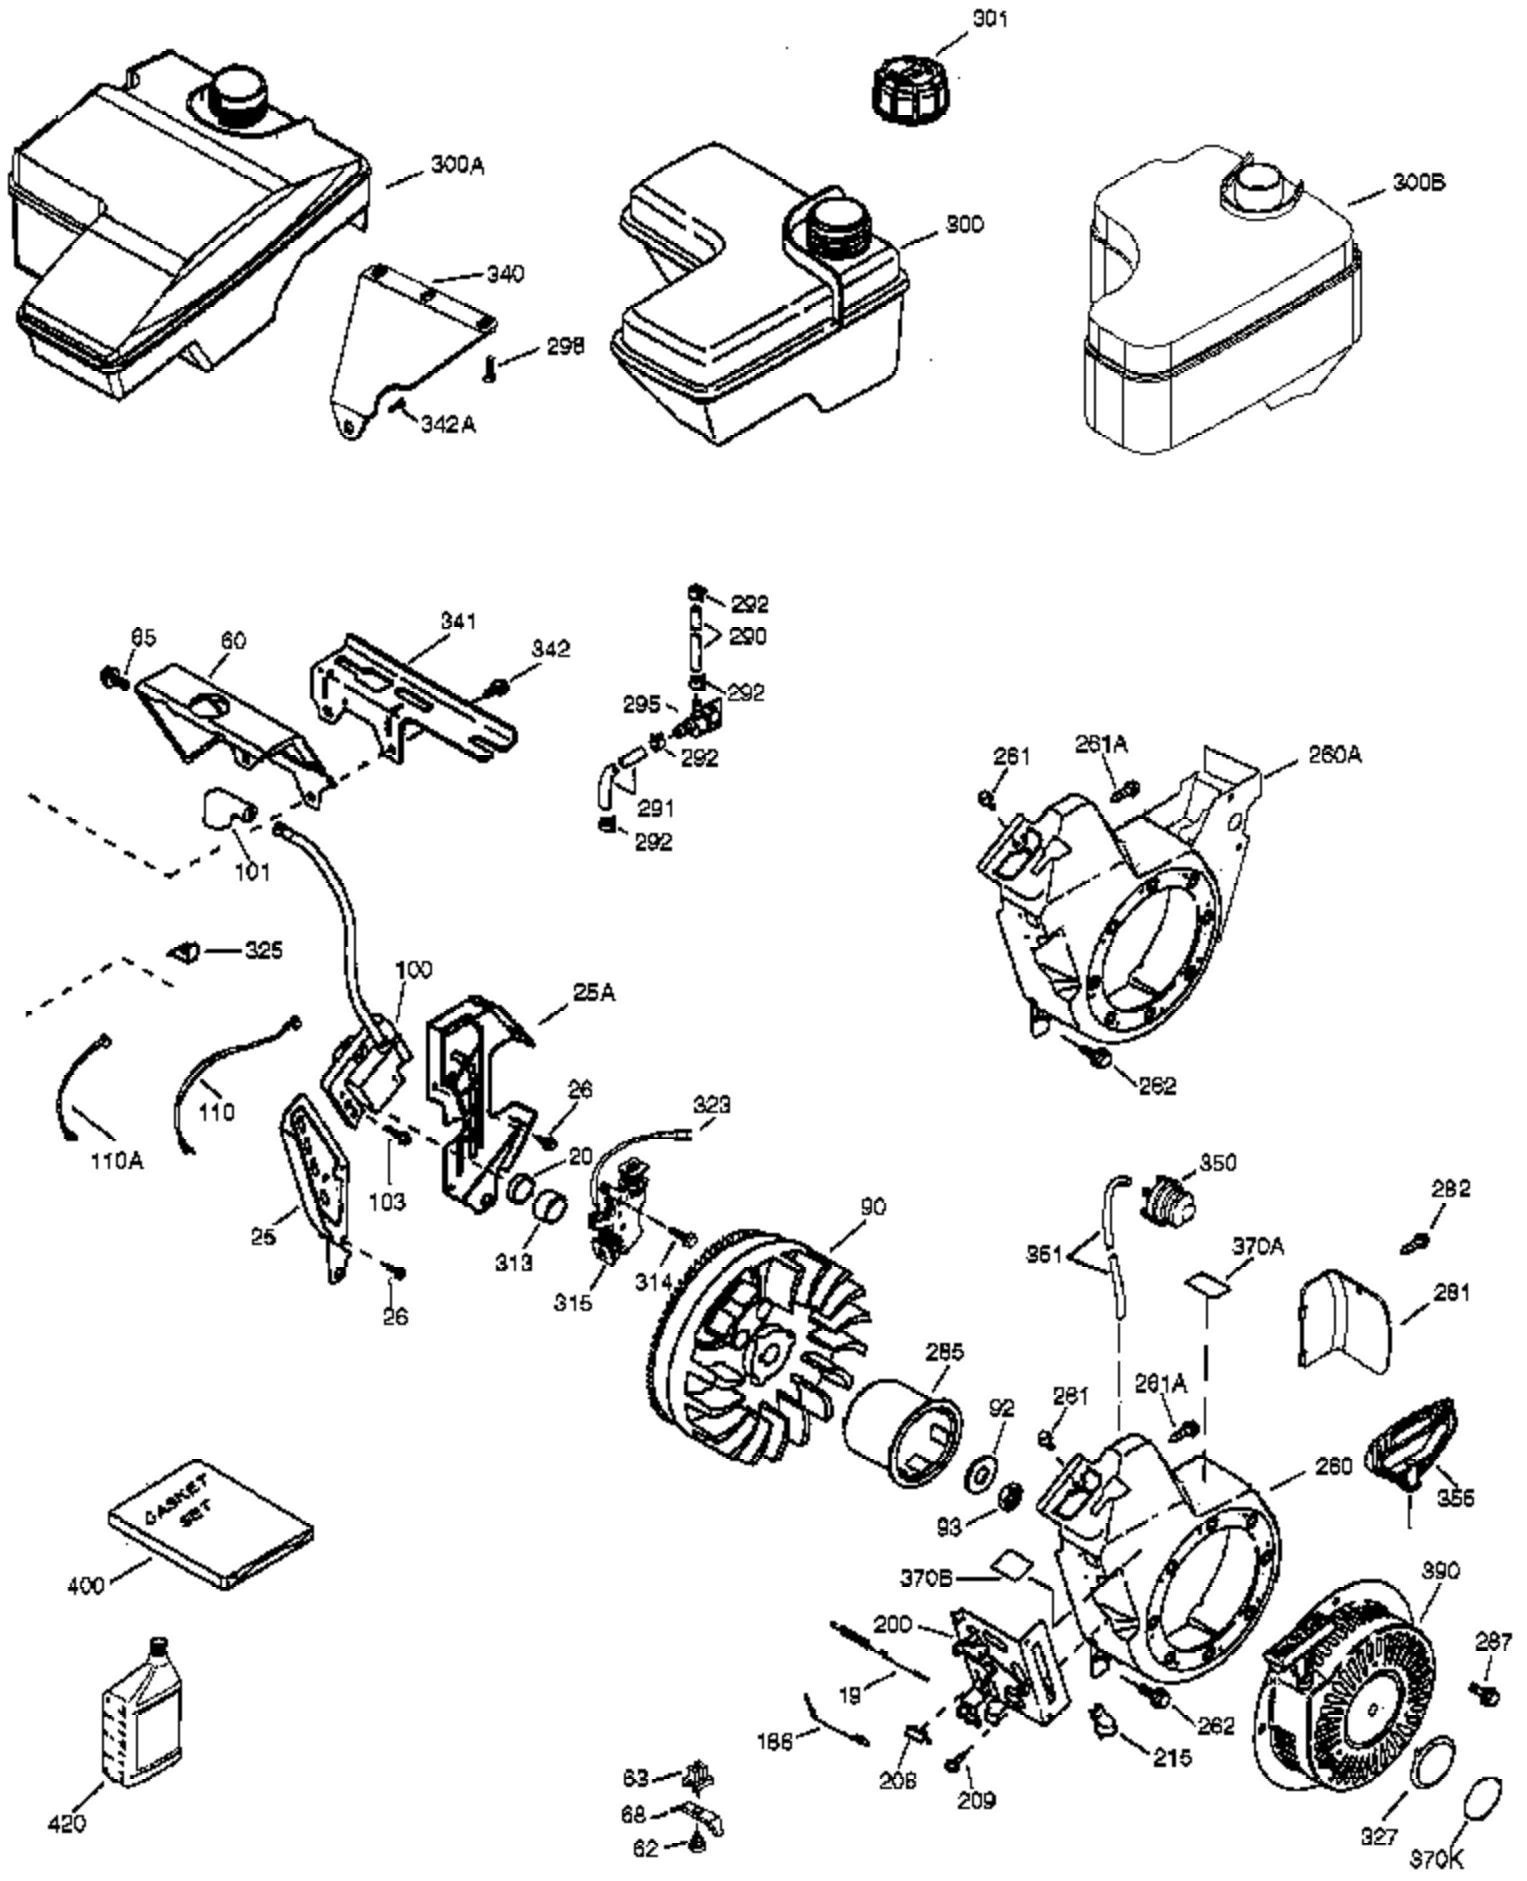

Ref #	Part Number	Qty	Description
19	36710	1	Extension Spring
20	32600	1	Oil Seal
25A	36869	1	Air Baffle (Right)
25	36621	1	Air Baffle (Left)
26	30200	1	Screw, 10-24 x 9/16"
60	36623A	1	Blower Housing Extension
65	30200	1	Screw, 10-24 x 9/16"
90	611216	1	Flywheel
92	650815	1	Belleville Washer
93	650816	1	Flywheel Nut
100	34443B	1	Solid State Ignition
101	610118	1	Spark Plug Cover
103	651007	2	Screw, Torx T-15, 10-24 x 15/16"
110	36230	1	Ground Wire
186	36711	1	Governor Link
200	36824A	1	Control Bracket (Incl. 206)
206	610973	1	Terminal
209	650821	2	Screw, 10-32 x 1/2"
215	32410	1	Control Knob
260	36901	1	Blower Housing
261A	650821	1	Screw, 10-32 x 1/2"
261	651008	1	Screw, 1/4-20 x 31/64"
262	651008	2	Screw, 1/4-20 x 31/64"
285	35985B	1	Starter Cup
287	651008	4	Screw, 1/4-20 x 31/64"
290	30705	1	Fuel Line
291	29774	1	Fuel Line
292	26460	4	Fuel Line Clamp
295	35857	1	Fuel Shut-Off Valve
300	37048	1	Fuel Tank (Incl. 292 & 301)
301	35355	1	Fuel Cap
313	34080	1	Spacer
314	650873	1	Screw, 1/4-20 x 3/4"
315	611111	1	Alternator Coil (18 Watt) (Incl. 323)
323	611118	1	Terminal
325	29443	1	Wire Clip
341	36644	1	Fuel Tank Bracket (Lower)
342	651010	2	Screw, 1/4-20 x 7/8"
350	570682A	1	Primer Assembly
351	32180C	1	Primer Line
355	590574	1	Starter Handle (Mitten Grip)
370B	36899	1	Control Decal
370A	36261	1	Lubrication Decal
370K	36695	1	Starter Decal
390	590733	1	Rewind Starter (NOTE: This engine could have been built with 590749 starter.)
400	36720	1	* Gasket Set (Incl. items marked PK in notes) Incl. (1) each of 26756, 27272A, 29673, 35626, 36581, 36624, 36719
420	730226A		SAE 5W30 4-Cycle Engine Oil (Quart)