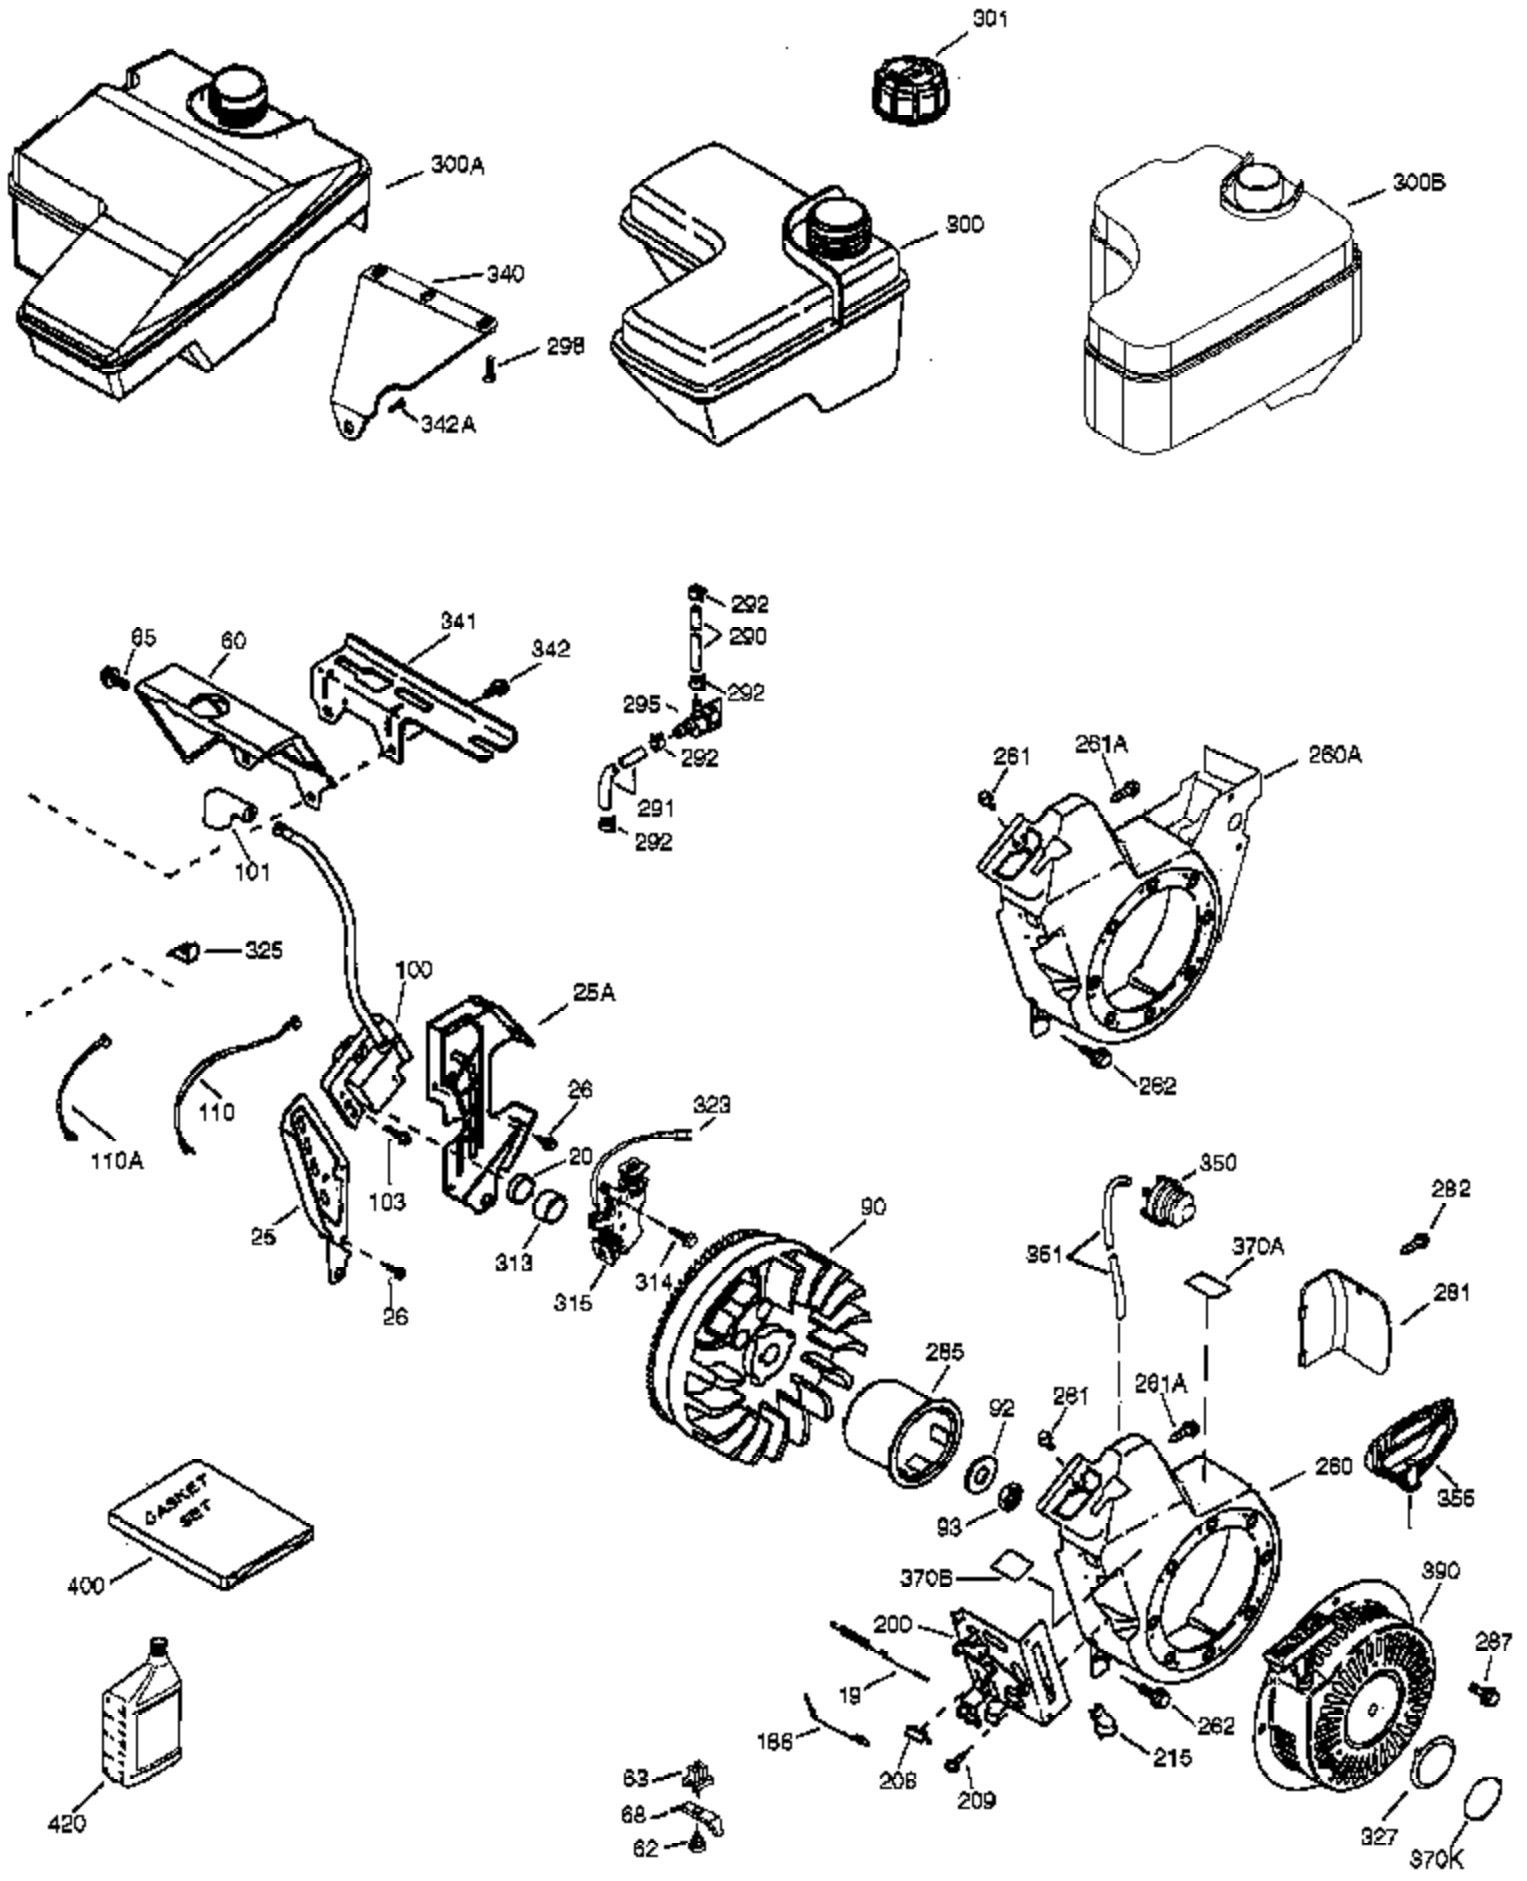

Ref #	Part Number	Qty	Description
19	37111	1	Extension Spring
20	32600	1	Oil Seal
25	36621	1	Air Baffle (Left)
25A	36869	1	Air Baffle (Right)
26	30200	1	Screw, 10-24 x 9/16"
60	36623A	1	Blower Housing Extension
65	30200	1	Screw, 10-24 x 9/16"
90	611216	1	Flywheel
92	650815	1	Belleville Washer
93	650816	1	Flywheel Nut
100	34443B	1	Solid State Ignition
101	610118	1	Spark Plug Cover
103	651007	2	Screw, T-15, 10-24 x 15/16"
110	36230	1	Ground Wire
151A	40016A	1	Intake Valve Seal
186	36711	1	Governor Link
200	36824A	1	Control Bracket (Incl. 206)
206	610973	1	Terminal
209	650821	2	Screw, 10-32 x 1/2"
215	32410	1	Control Knob
260	36901	1	Blower Housing
261	651008	1	Screw, 1/4-20 x 31/64"
261A	650821	1	Screw, 10-32 x 1/2"
262	651008	2	Screw, 1/4-20 x 31/64"
285	35985B	1	Starter Cup
287	651008	4	Screw, 1/4-20 x 31/64"
290	30705	1	Fuel Line (12-5/8")
292	26460	1	Fuel Line Clamp
292	26460	1	Fuel Line Clamp
300	37048	1	Fuel Tank (Incl. 292 & 301)
301	35355	1	Fuel Cap
313	34080	1	Spacer
314	650873	1	Screw, 1/4-20 x 3/4"
315	611111	1	Alternator Coil (18 Watt) (Incl. 323)
323	611118	1	Terminal
325	37471	1	Fuel Line Bracket
325A	30200	1	Screw, 10-24 x 9/16"
338A	28942	1	Screw, 10-32 x 3/8"
341	36644	1	Fuel Tank Bracket (Lower)
342	651010	2	Screw, 1/4-20 x 7/8"
350	570682A	1	Primer Assembly
351	32180C	1	Primer Line
355	590574	1	Starter Handle (Mitten Grip)
369	650819	2	Screw, 6-32 x 2-1/2"
370B	36899	1	Control Decal
370A	36261	1	Identification Decal
370K	36695	1	Starter Decal
390	590749	1	Rewind Starter (NOTE: This engine could have been built with 590733 starter.)
400	36720	1	* Gasket Set (Incl. items marked PK in notes)
420	730226A		SAE 5W/30 4-Cycle Engine Oil (Quart)