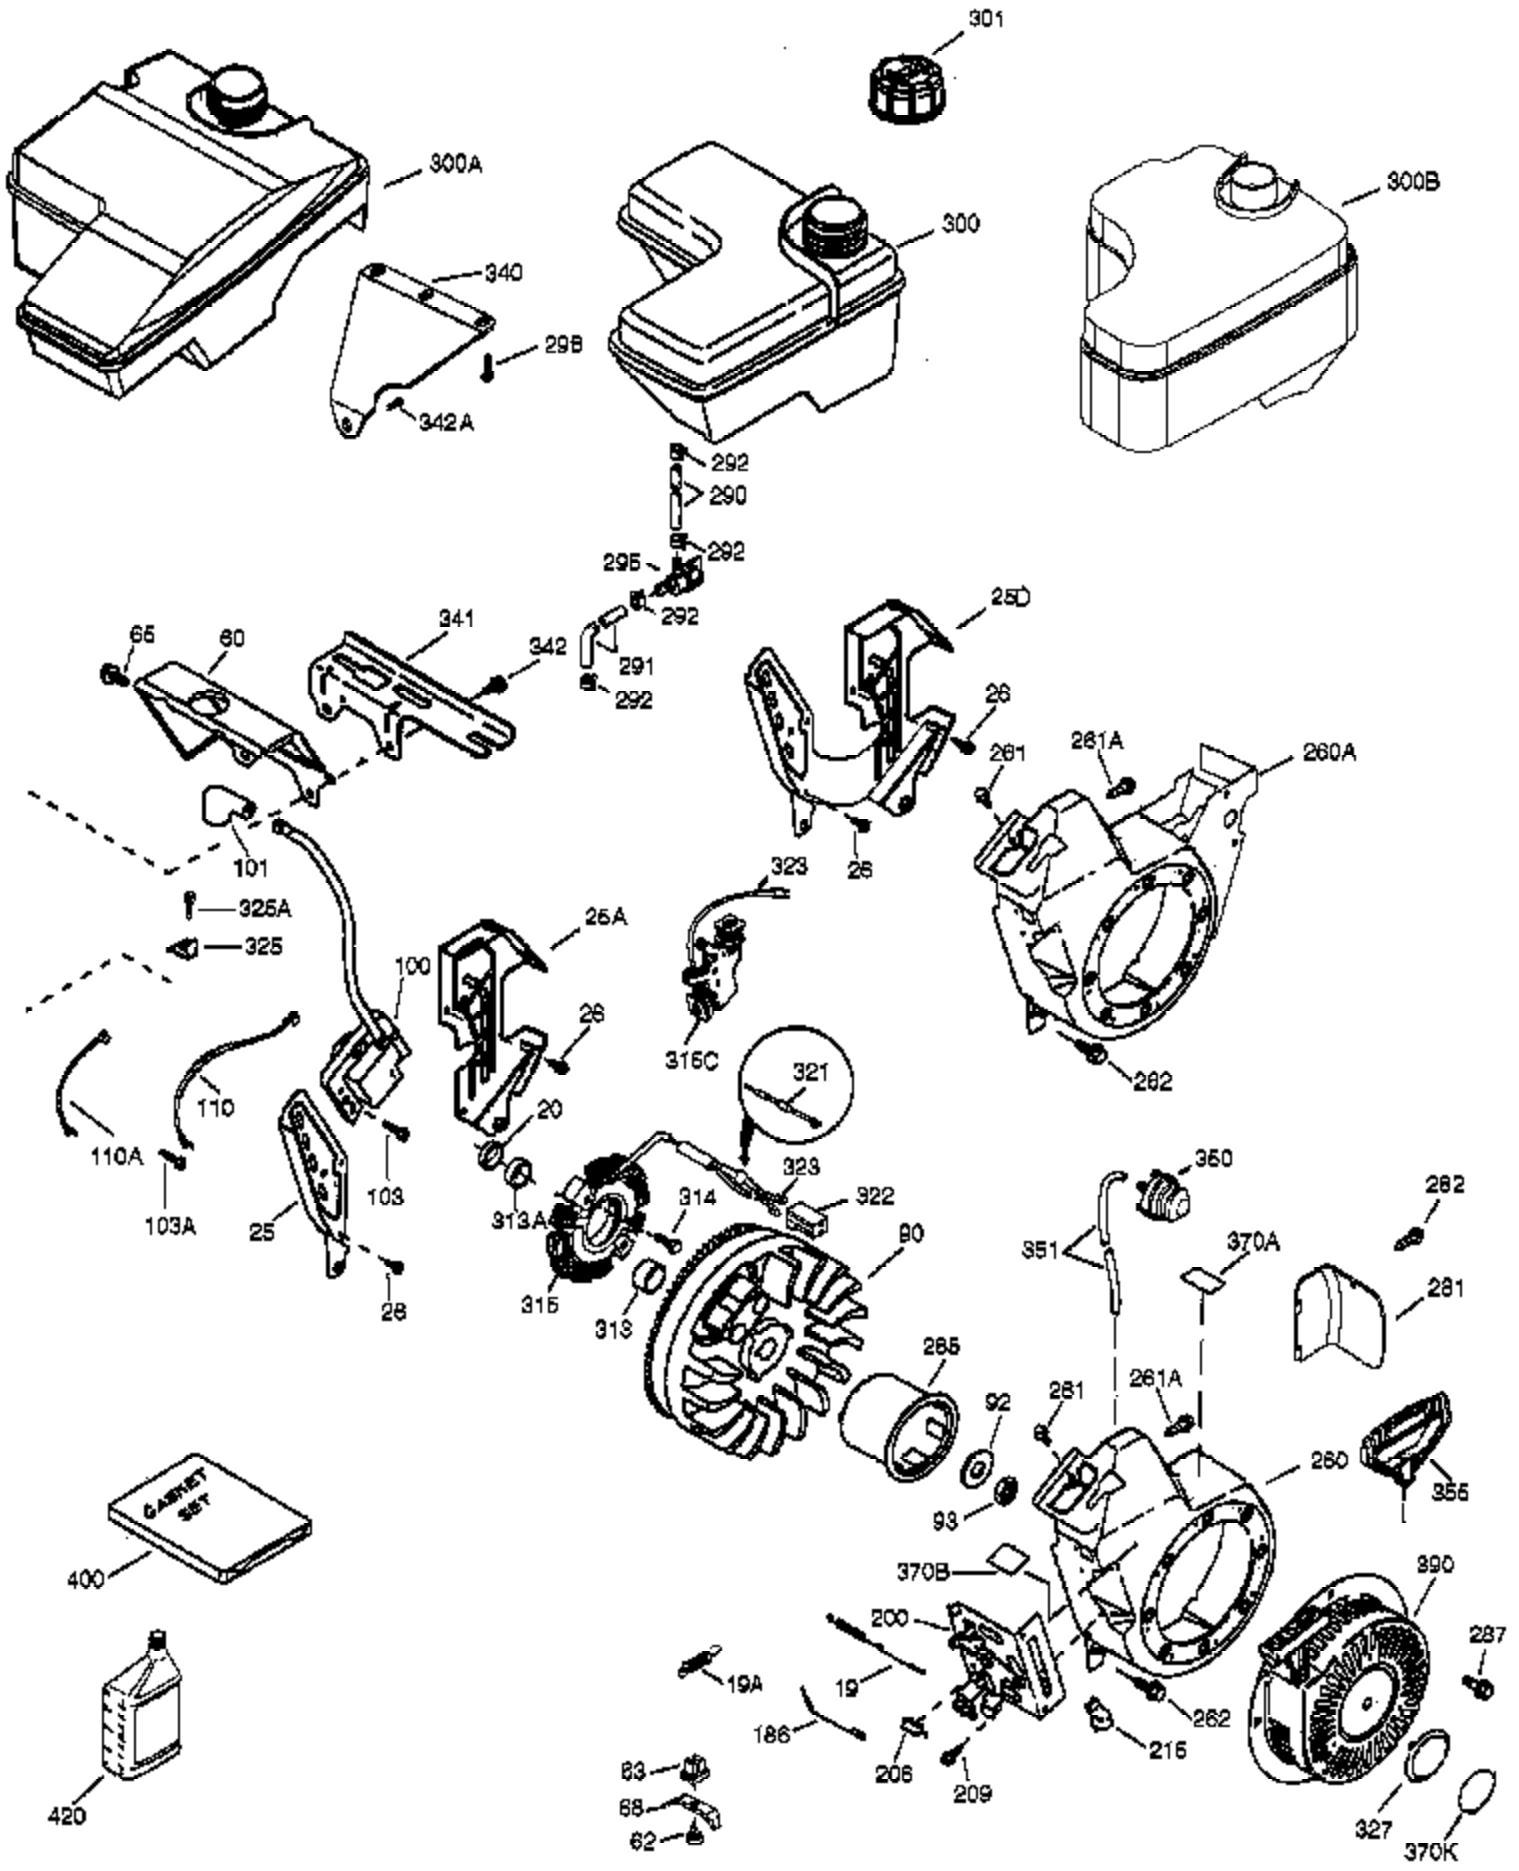

Ref #	Part Number	Qty	Description
19	37111	1	Extension Spring
20	32600	1	Oil Seal
25	36621	1	Air Baffle (Left)
25A	36869	1	Air Baffle (Right)
26	30200	1	Screw, 10-24 x 9/16"
60	36623A	1	Blower Housing Extension
65	30200	1	Screw, 10-24 x 9/16"
90	611216	1	Flywheel
92	650815	1	Belleville Washer
93	650816	1	Flywheel Nut
100	34443B	1	Solid State Ignition
101	610118	1	Spark Plug Cover
103	651007	2	Screw, Torx T-15, 10-24 x 15/16"
110	36230	1	Ground Wire
186	36711	1	Governor Link
200	36824A	1	Control Bracket (Incl. 206)
206	610973	1	Terminal
209	650821	2	Screw, 10-32 x 1/2"
215	32410	1	Control Knob
260	36901	1	Blower Housing
261A	650821	1	Screw, 10-32 x 1/2"
261	651008	1	Screw, 1/4-20 x 31/64"
262	651008	2	Screw, 1/4-20 x 31/64"
281	36907	1	Starter Bubble Cover
282	651035	1	Screw, 6-32 x 25/64"
285	35985B	1	Starter Cup
287	651008	4	Screw, 1/4-20 x 31/64"
290	30705	1	Fuel Line
291	29774	1	Fuel Line
292	26460	4	Fuel Line Clamp
295	35857	1	Fuel Shut-Off Valve
300	37048	1	Fuel Tank (Incl. 292 & 301)
301	35355	1	Fuel Cap
313	34080	1	Spacer
314	650873	1	Screw, 1/4-20 x 3/4"
315	611111	1	Alternator Coil (18 Watt) (Incl. 323)
323	611118	1	Terminal
325	29443	1	Wire Clip
341	36644	1	Fuel Tank Bracket (Lower)
342	651010	2	Screw, 1/4-20 x 7/8"
350	570682A	1	Primer Assembly
351	32180C	1	Primer Line
355	590574	1	Starter Handle (Mitten Grip)
370A	36261	1	Identification Decal
370K	36695	1	Starter Decal
370B	36899	1	Control Decal
390	590749	1	Rewind Starter (NOTE: This engine could have been built with 590733 starter.)
400	36720	1	* Gasket Set (Incl. items marked PK in notes)
420	730226A		SAE 5W/30 4-Cycle Engine Oil (Quart)