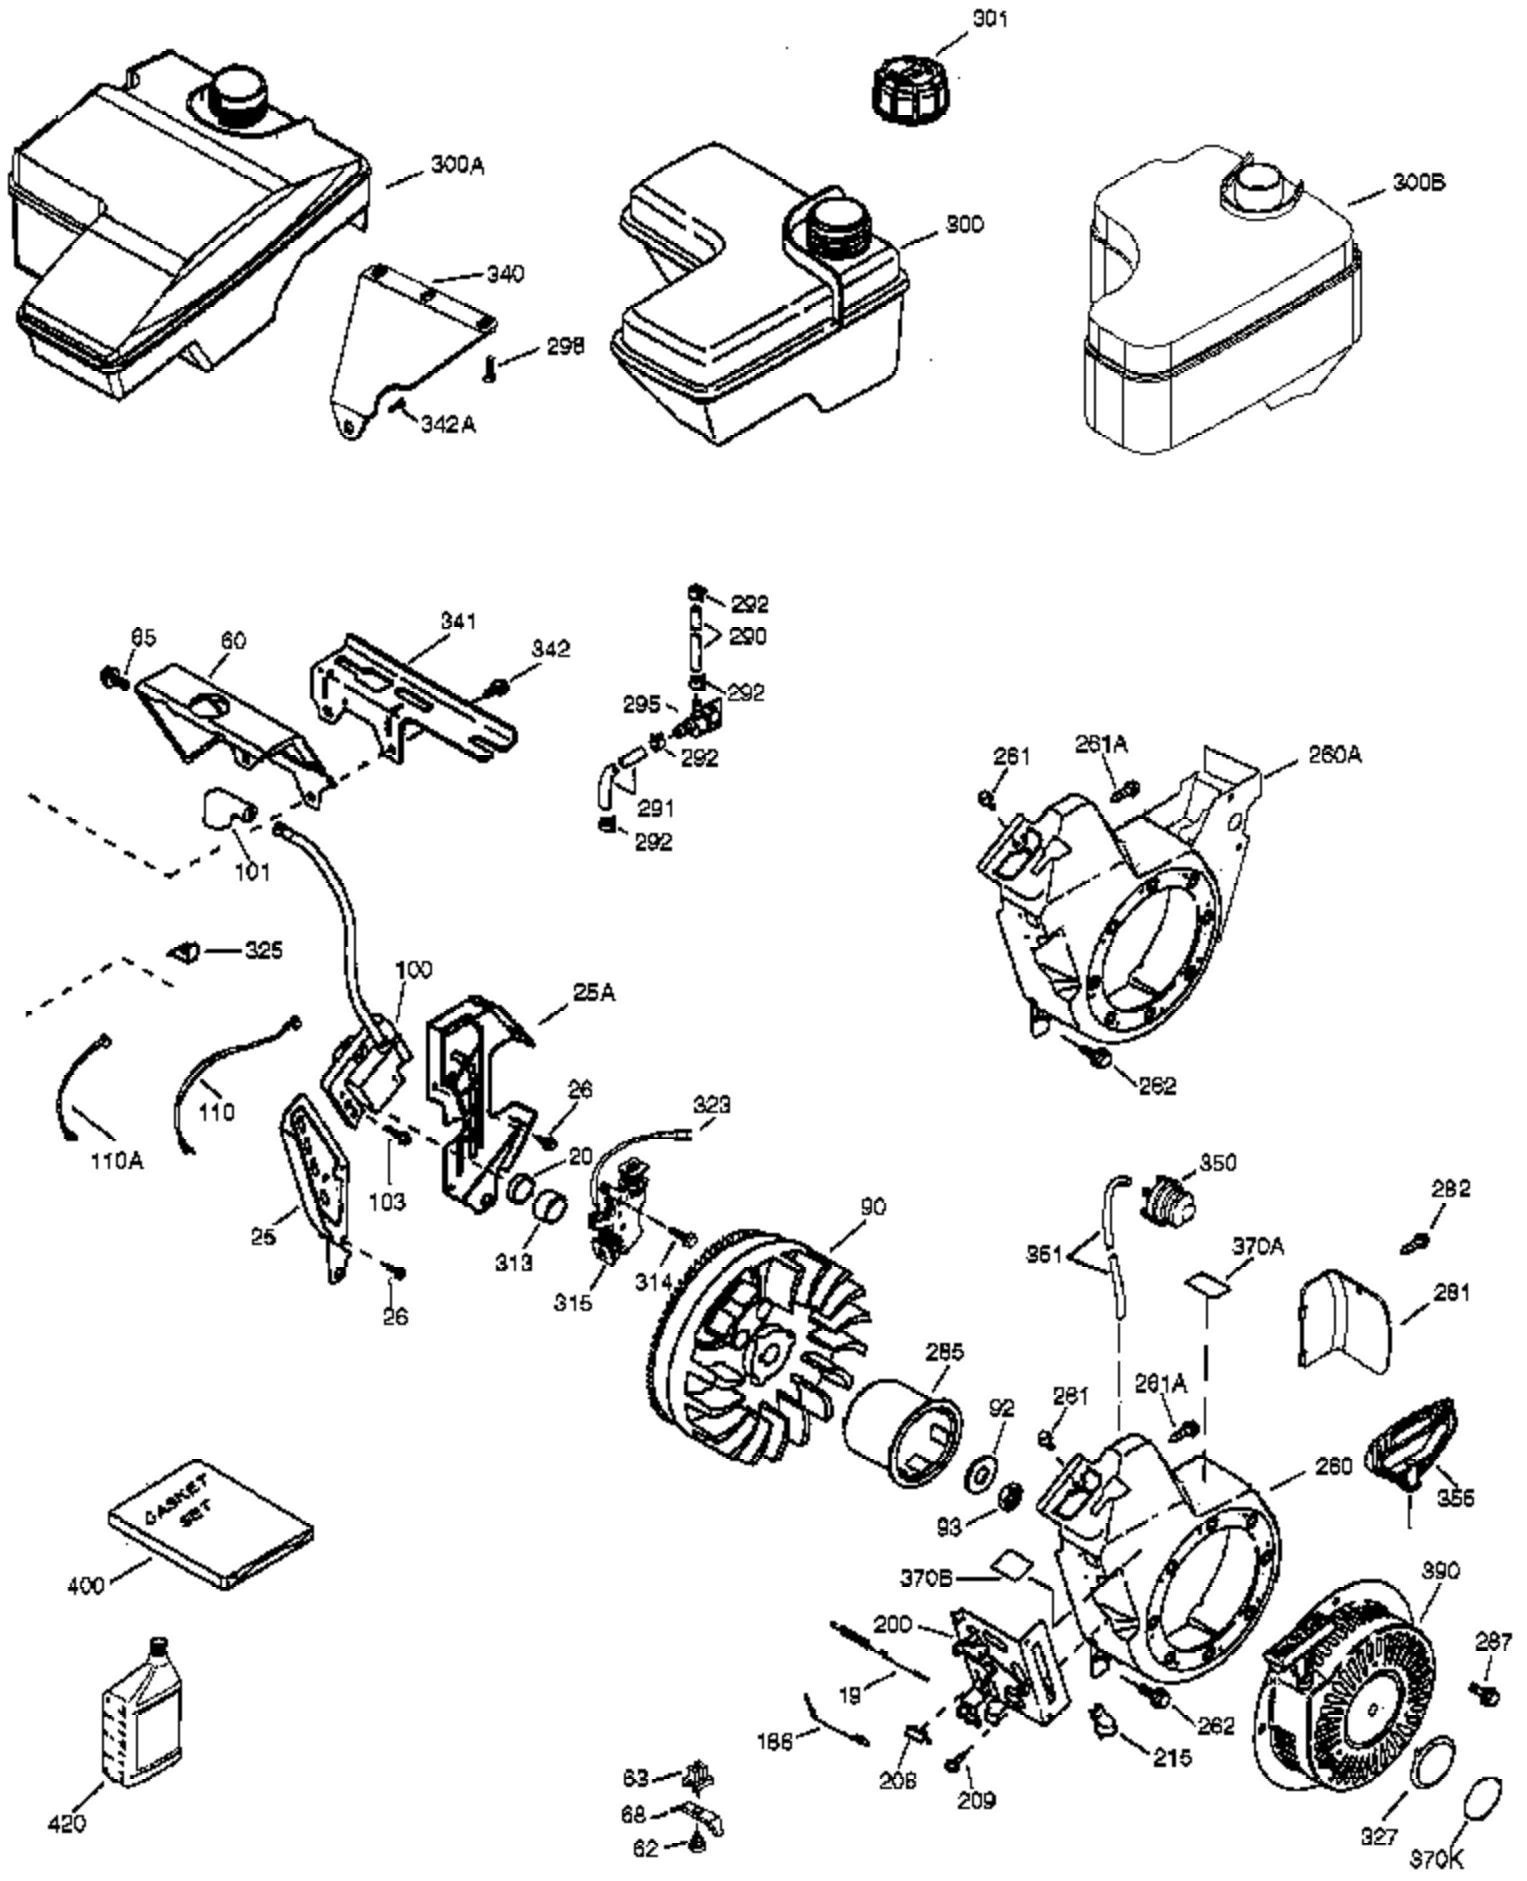

Ref #	Part Number	Qty	Description
19	37111	1	Extension Spring
20	32600	1	Oil Seal
25	36621	1	Air Baffle (Left)
25A	36869	1	Air Baffle (Right)
26	30200	1	Screw, 10-24 x 9/16"
60	36623A	1	Blower Housing Extension
65	30200	1	Screw, 10-24 x 9/16"
90	611216	1	Flywheel
92	650815	1	Belleville Washer
93	650816	1	Flywheel Nut
100	34443B	1	Solid State Ignition
101	610118	1	Spark Plug Cover
103	651007	2	Screw, Torx T-15, 10-24 x 15/16"
110	36230	1	Ground Wire
186	36711	1	Governor Link
200	36824A	1	Control Bracket (Incl. 206)
206	610973	1	Terminal
209	650821	2	Screw, 10-32 x 1/2"
215	32410	1	Control Knob
260	36901	1	Blower Housing
261A	650821	1	Screw, 10-32 x 1/2"
261	651008	1	Screw, 1/4-20 x 31/64"
262	651008	2	Screw, 1/4-20 x 31/64"
281	36907	1	Starter Bubble Cover
282	651035	1	Screw, 6-32 x 25/64"
285	35985B	1	Starter Cup
287	651008	4	Screw, 1/4-20 x 31/64"
290	30705	1	Fuel Line
291	29774	1	Fuel Line
292	26460	4	Fuel Line Clamp
295	35857	1	Fuel Shut-Off Valve
300	37048	1	Fuel Tank (Incl. 292 & 301)
301	36246	1	Fuel Cap
313	34080	1	Spacer
325	29443	1	Wire Clip
338A	28942	1	Screw, 10-32 x 3/8"
341	36644	1	Fuel Tank Bracket (Lower)
342	651010	2	Screw, 1/4-20 x 7/8"
350	570682A	1	Primer Assembly
351	32180C	1	Primer Line
355	590574	1	Starter Handle (Mitten Grip)
370K	36695	1	Starter Decal
370B	36899	1	Control Decal
370A	36261	1	Lubrication Decal
390	590749	1	Rewind Starter (NOTE: This engine could have been built with 590733 starter.)
400	36720	1	* Gasket Set (Incl. items marked PK in notes)
420	730226A		SAE 5W30 4-Cycle Engine Oil (Quart)