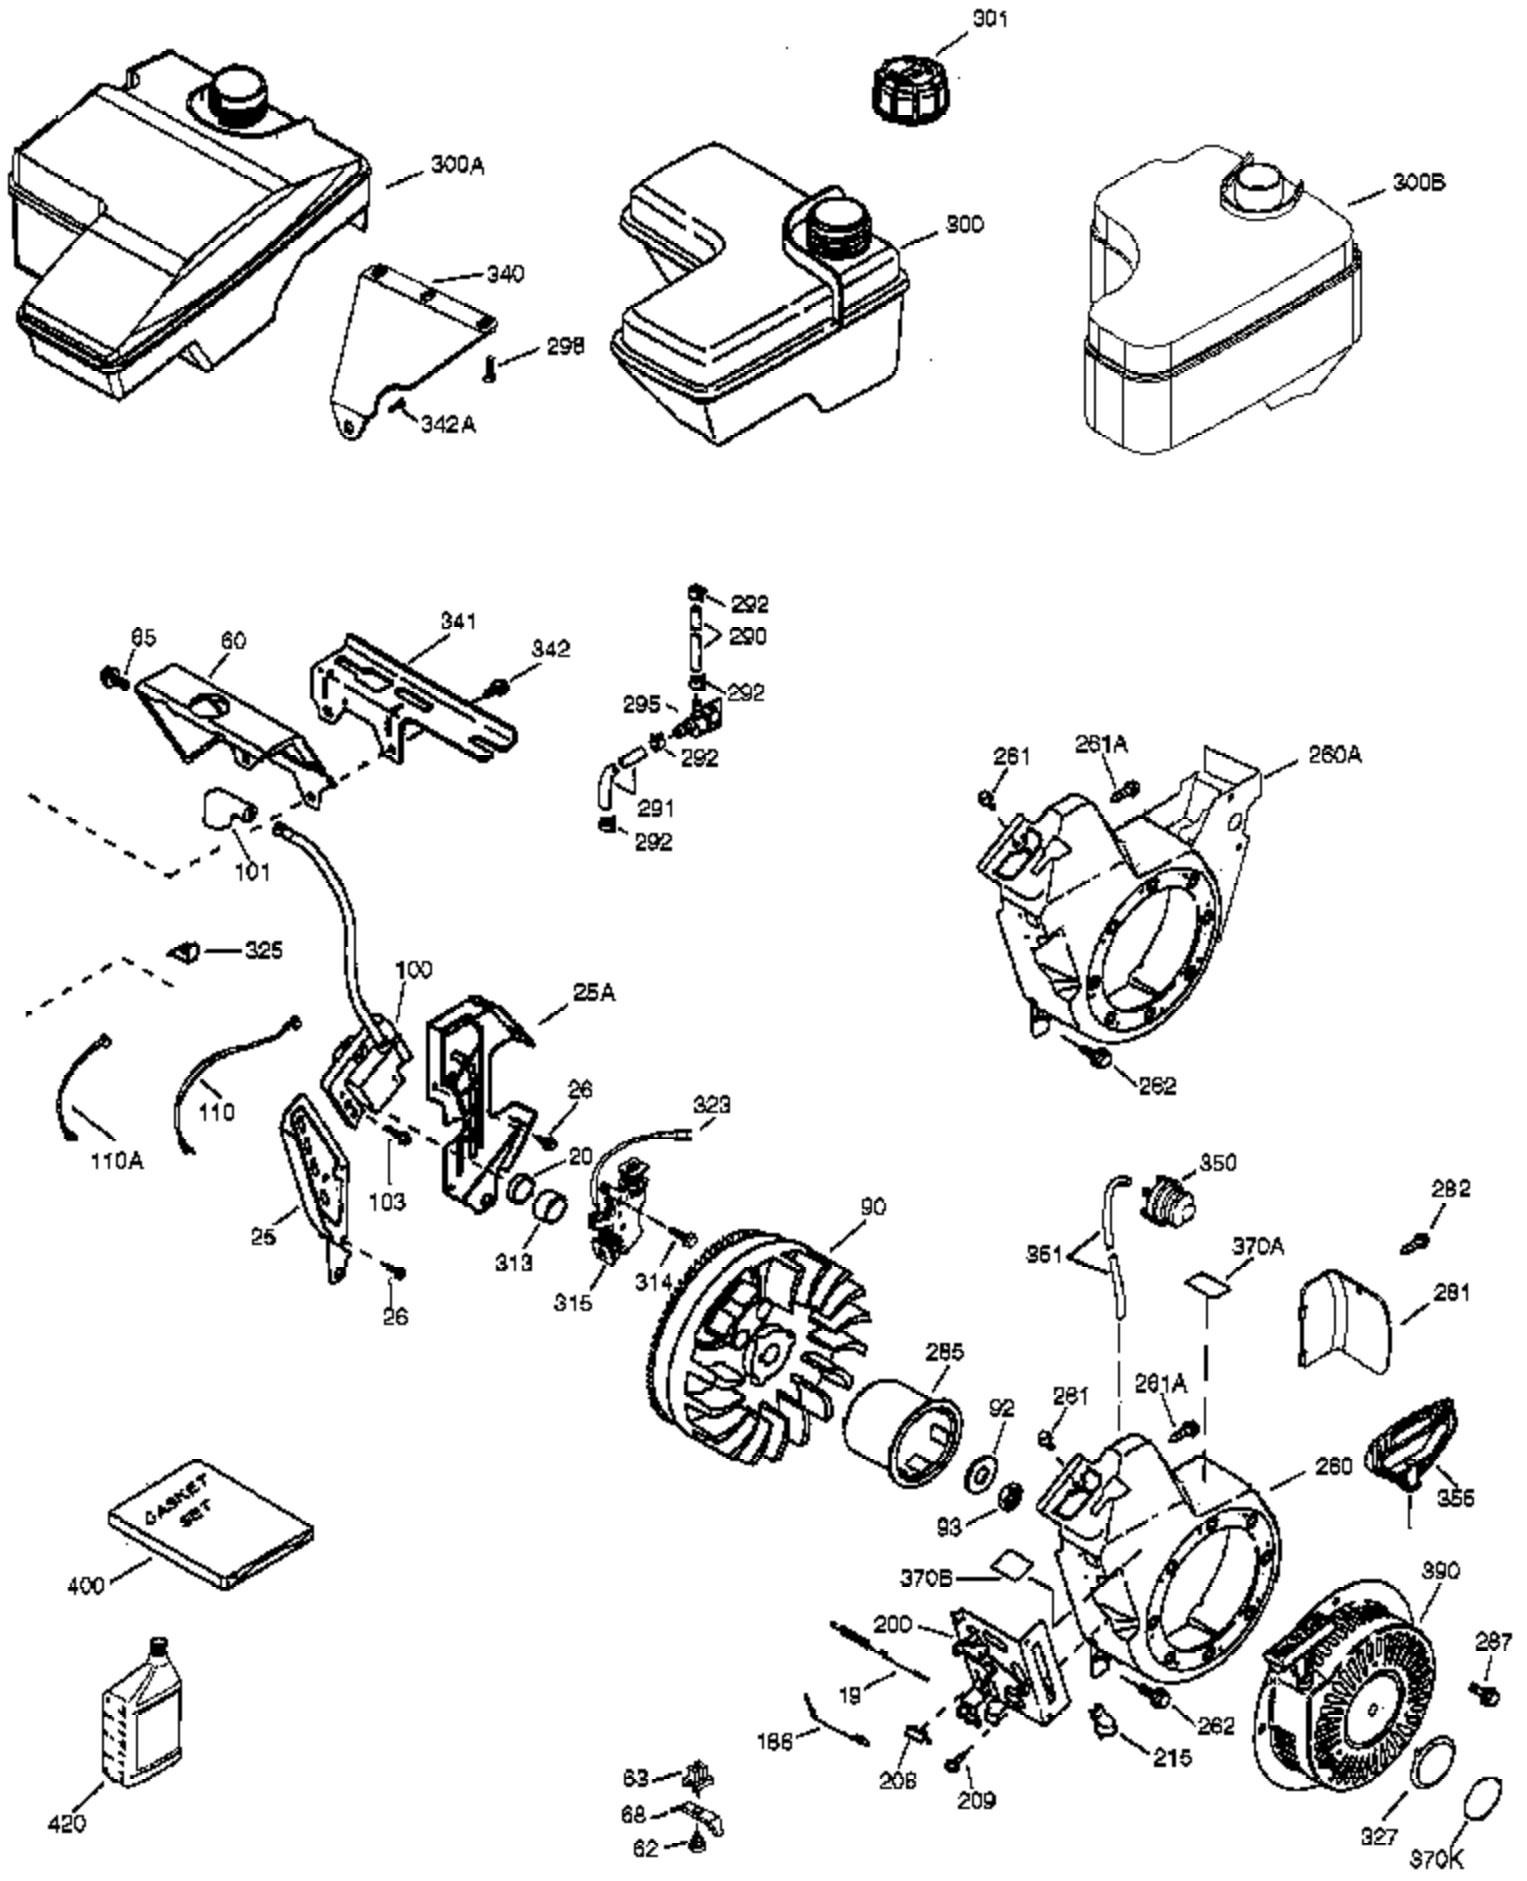

Ref #	Part Number	Qty	Description
19	37111	1	Extension Spring
20	32600	1	Oil Seal
25	36621	1	Air Baffle (Left)
25A	36869	1	Air Baffle (Right)
26	30200	1	Screw, 10-24 x 9/16"
60	36623A	1	Blower Housing Extension
65	30200	1	Screw, 10-24 x 9/16"
90	611216	1	Flywheel
92	650815	1	Belleville Washer
93	650816	1	Flywheel Nut
100	34443B	1	Solid State Ignition
101	610118	1	Spark Plug Cover
103	651007	2	Screw, Torx T-15, 10-24 x 15/16"
110	36230	1	Ground Wire
151A	40016A	1	Intake Valve Seal
186	36711	1	Governor Link
200	36824A	1	Control Bracket (Incl. 206)
206	610973	1	Terminal
209	650821	2	Screw, 10-32 x 1/2"
215	32410	1	Control Knob
260	36901	1	Blower Housing
261	651008	1	Screw, 1/4-20 x 31/64"
261A	650821	1	Screw, 10-32 x 1/2"
262	651008	2	Screw, 1/4-20 x 31/64"
281	36907	1	Starter Cover
282	651035	1	Screw, 6-32 x 25/64"
285	35985B	1	Starter Cup
287	651008	4	Screw, 1/4-20 x 31/64"
290	30705	1	Fuel Line
292	26460	1	Fuel Line Clamp
300	37048	1	Fuel Tank (Incl. 292 & 301)
301	36246	1	Fuel Cap
313	34080	1	Spacer
325A	30200	1	Screw, 10-24 x 9/16"
325	37471	1	Fuel Line Bracket
338A	28942	1	Screw, 10-32 x 3/8"
341	36644	1	Fuel Tank Bracket (Lower)
342	651010	2	Screw, 1/4-20 x 7/8"
350	570682A	1	Primer Assembly
351	32180C	1	Primer Line
355	590574	1	Starter Handle (Mitten Grip)
370K	36695	1	Starter Decal
370A	36261	1	Lubrication Decal
370B	36899	1	Control Decal
390	590749	1	Rewind Starter (NOTE: This engine could have been built with 590733 starter.)
400	36720	1	* Gasket Set (Incl. items marked PK in notes)
420	730226A		SAE 5W30 4-Cycle Engine Oil (Quart)