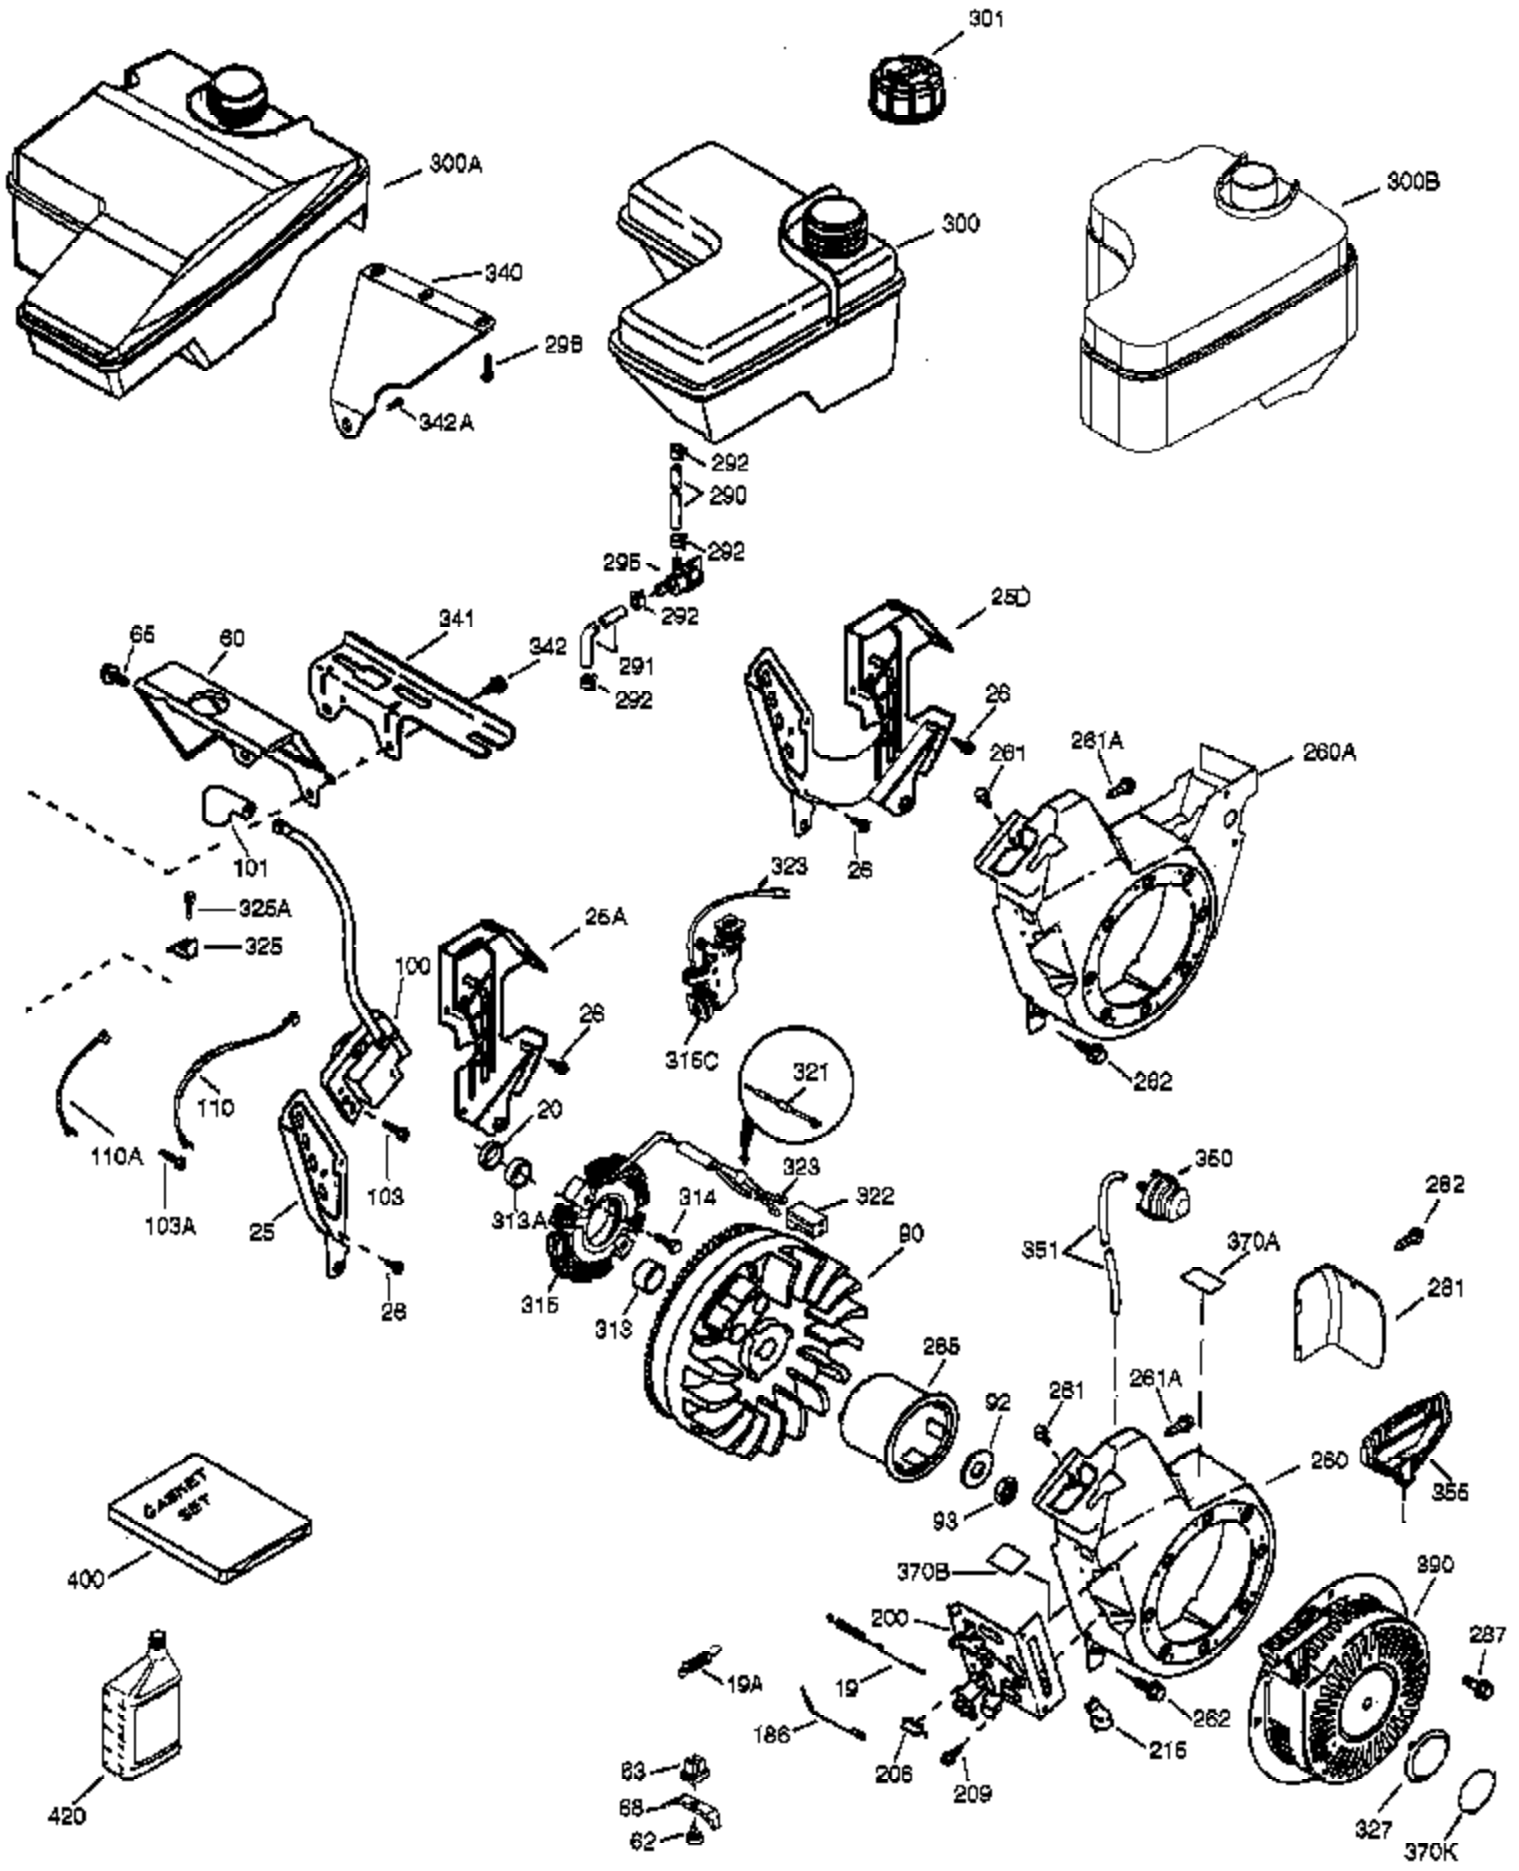

Ref #	Part Number	Qty	Description
19	37111	1	Extension Spring
20	32600	1	Oil Seal
25A	36869	1	Air Baffle (Right)
25	36621	1	Air Baffle (Left)
26	30200	1	Screw, 10-24 x 9/16"
60	36623A	1	Blower Housing Extension
65	30200	1	Screw, 10-24 x 9/16"
90	611216	1	Flywheel
92	650815	1	Belleville Washer
93	650816	1	Flywheel Nut
100	34443B	1	Solid State Ignition
101	610118	1	Spark Plug Cover
103	651007	2	Screw, Torx T-15, 10-24 x 15/16"
110	36230	1	Ground Wire
186	36711	1	Governor Link
200	36824A	1	Control Bracket (Incl. 206)
206	610973	1	Terminal
209	650821	2	Screw, 10-32 x 1/2"
215	32410	1	Control Knob
260	36901	1	Blower Housing
261A	650821	1	Screw, 10-32 x 1/2"
261	651008	1	Screw, 1/4-20 x 31/64"
262	651008	2	Screw, 1/4-20 x 31/64"
281	36907	1	Starter Cover
282	651035	1	Screw, 6-32 x 25/64"
285	35985B	1	Starter Cup
287	651008	4	Screw, 1/4-20 x 31/64"
290	30705	1	Fuel Line
292	26460	1	Fuel Line Clamp
300	37048	1	Fuel Tank (Incl. 292 & 301)
301	36246	1	Fuel Cap
313	34080	1	Spacer
325A	30200	1	Screw, 10-24 x 9/16"
325	37471	1	Fuel Line Bracket
341	36644	1	Fuel Tank Bracket (Lower)
342	651010	2	Screw, 1/4-20 x 7/8"
350	570682A	1	Primer Assembly
351	32180C	1	Primer Line
355	590574	1	Starter Handle (Mitten Grip)
370K	36695	1	Starter Decal
370B	36899	1	Control Decal
370A	36261	1	Lubrication Decal
390	590749	1	Rewind Starter (NOTE: This engine could have been built with 590733 starter.)
400	36720	1	* Gasket Set (Incl. items marked PK in notes)
420	730226A		SAE 5W30 4-Cycle Engine Oil (Quart)