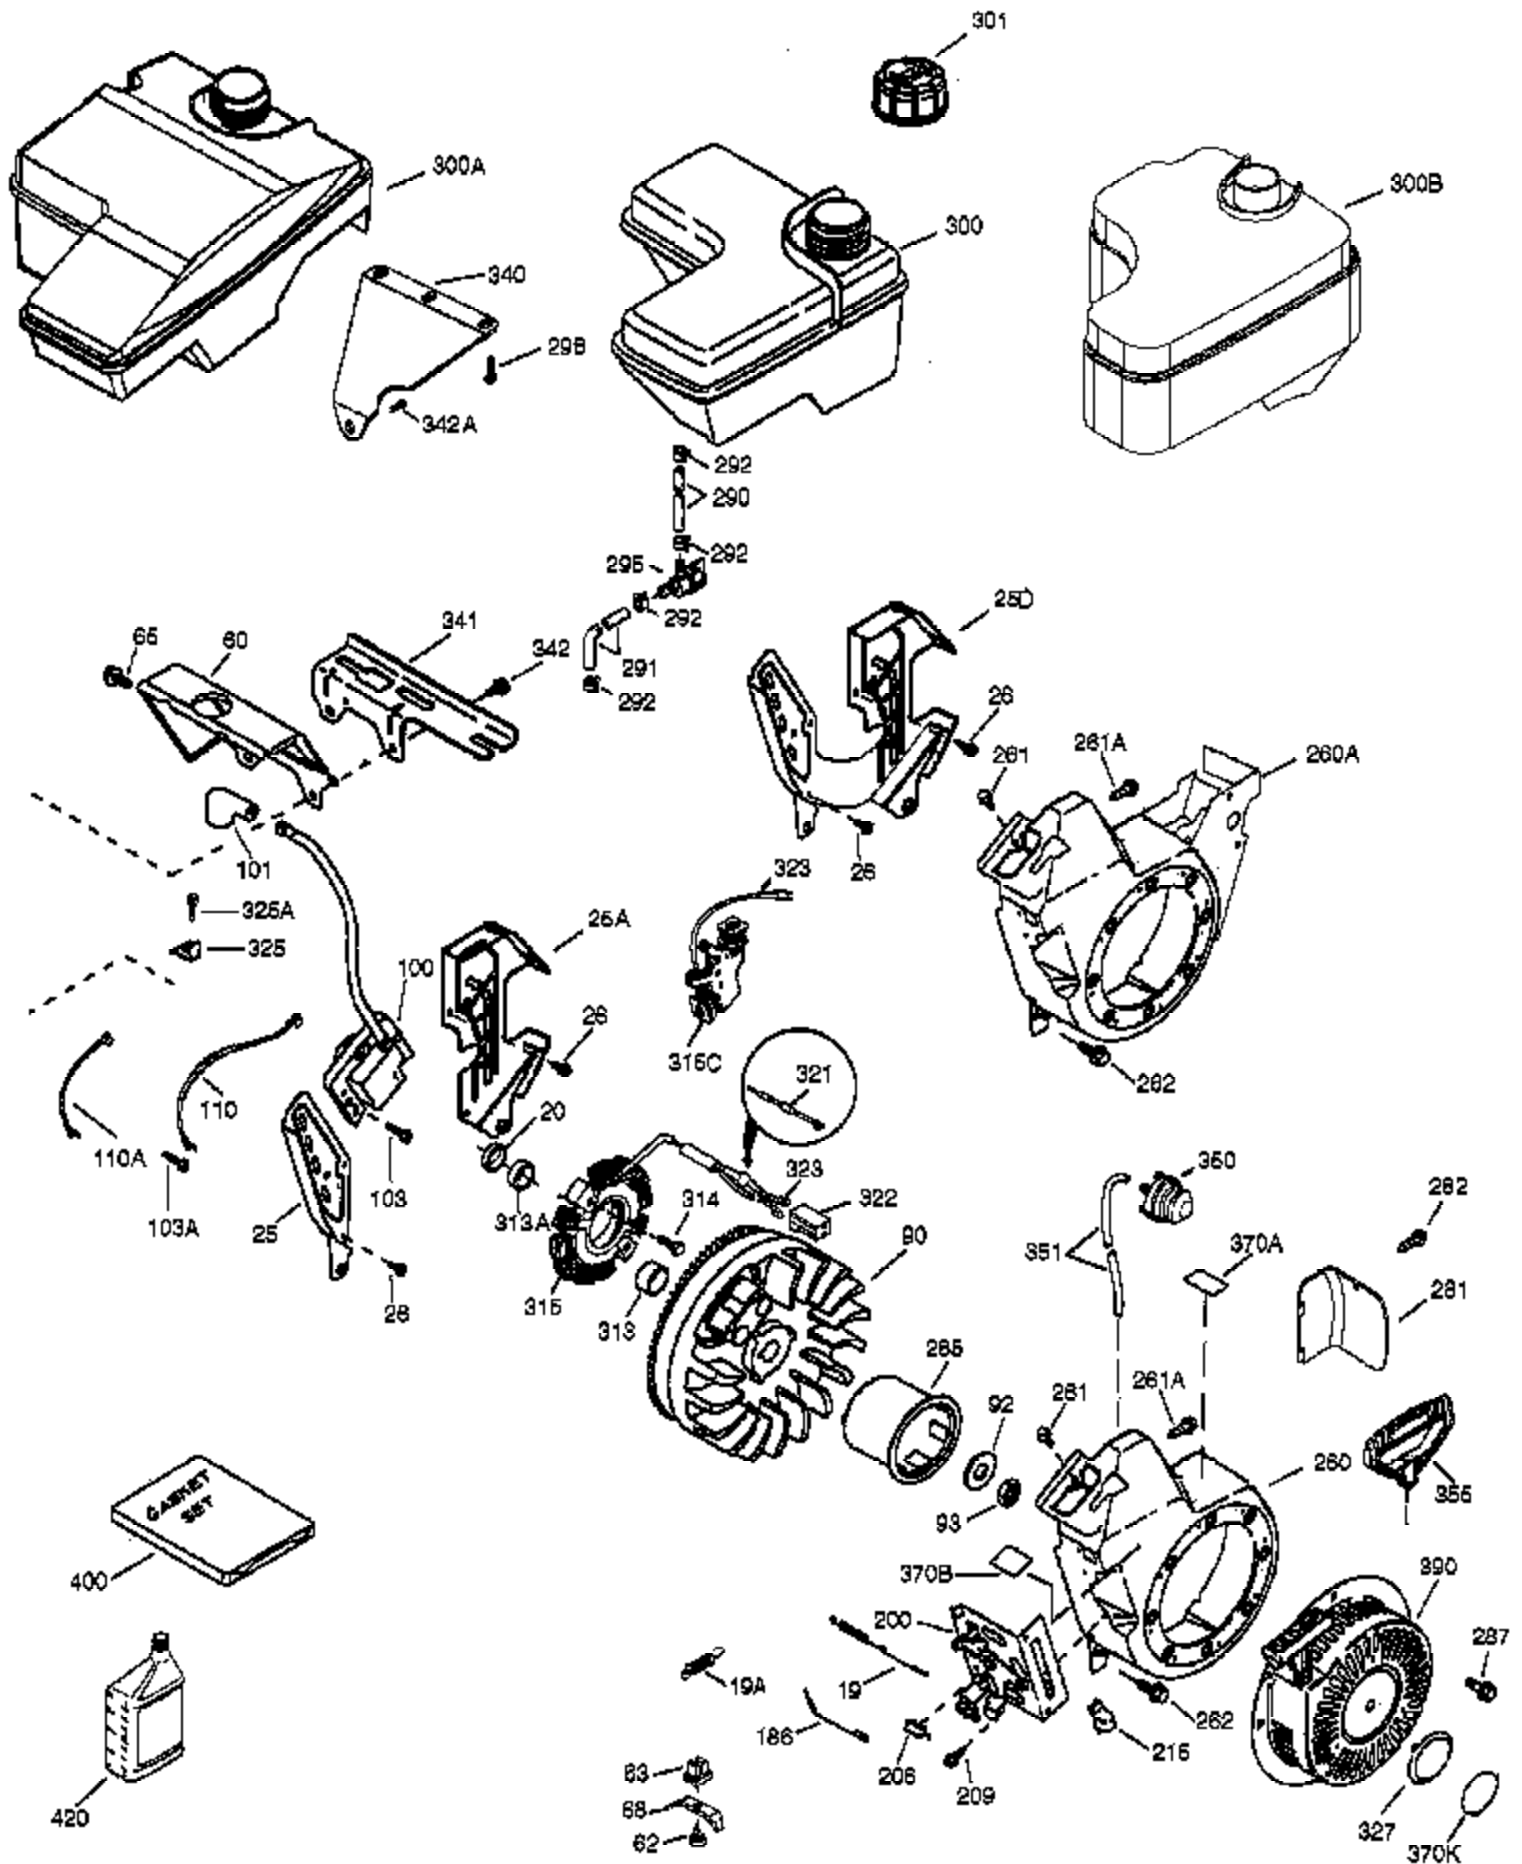

Ref #	Part Number	Qty	Description
19	37111	1	Extension Spring
20	32600	1	Oil Seal
25D	37710	1	Air Baffle (1 pc. electric start)
26	30200	2	Screw, 10-24 x 9/16"
60	36623A	1	Blower Housing Extension
65	30200	1	Screw, 10-24 x 9/16"
90	611216	1	Flywheel
92	650815	1	Belleville Washer
93	650816	1	Flywheel Nut
100	34443C	1	Solid State Ignition
101	610118	1	Spark Plug Cover
103	651007	2	Screw, Torx T-15, 10-24 x 15/16"
110	36230	1	Ground Wire
186	36711	1	Governor Link
200	36824A	1	Control Bracket (Incl. 206)
206	610973	1	Terminal
209	650821	2	Screw, 10-32 x 1/2"
215	32410	1	Control Knob
260	36901	1	Blower Housing
261A	650821	1	Screw, 10-32 x 1/2"
261	651008	1	Screw, 1/4-20 x 31/64"
262	651008	2	Screw, 1/4-20 x 31/64"
281	36907	1	Starter Cover
282	651035	1	Screw, 6-32 x 25/64"
285	35985B	1	Starter Cup
287	651008	4	Screw, 1/4-20 x 31/64"
290	30705	1	Fuel Line
292	26460	1	Fuel Line Clamp
300B	37048	1	Fuel Tank (Incl. 292 & 301)
301	36246	1	Fuel Cap
313	34080	1	Spacer
341	36644	1	Fuel Tank Bracket (Lower)
342	651010	2	Screw, 1/4-20 x 7/8"
350	570682A	1	Primer Assembly
351	32180C	1	Primer Line
355	590574	1	Starter Handle (Mitten Grip)
370K	36695	1	Starter Decal
370B	36899	1	Control Decal
370A	36261	1	Lubrication Decal
390	590749	1	Rewind Starter (NOTE: This engine could have been built with 590733 starter.)
400	36720	1	* Gasket Set (Incl. items marked PK in notes)
420	730226A		SAE 5W30 4-Cycle Engine Oil (Quart)