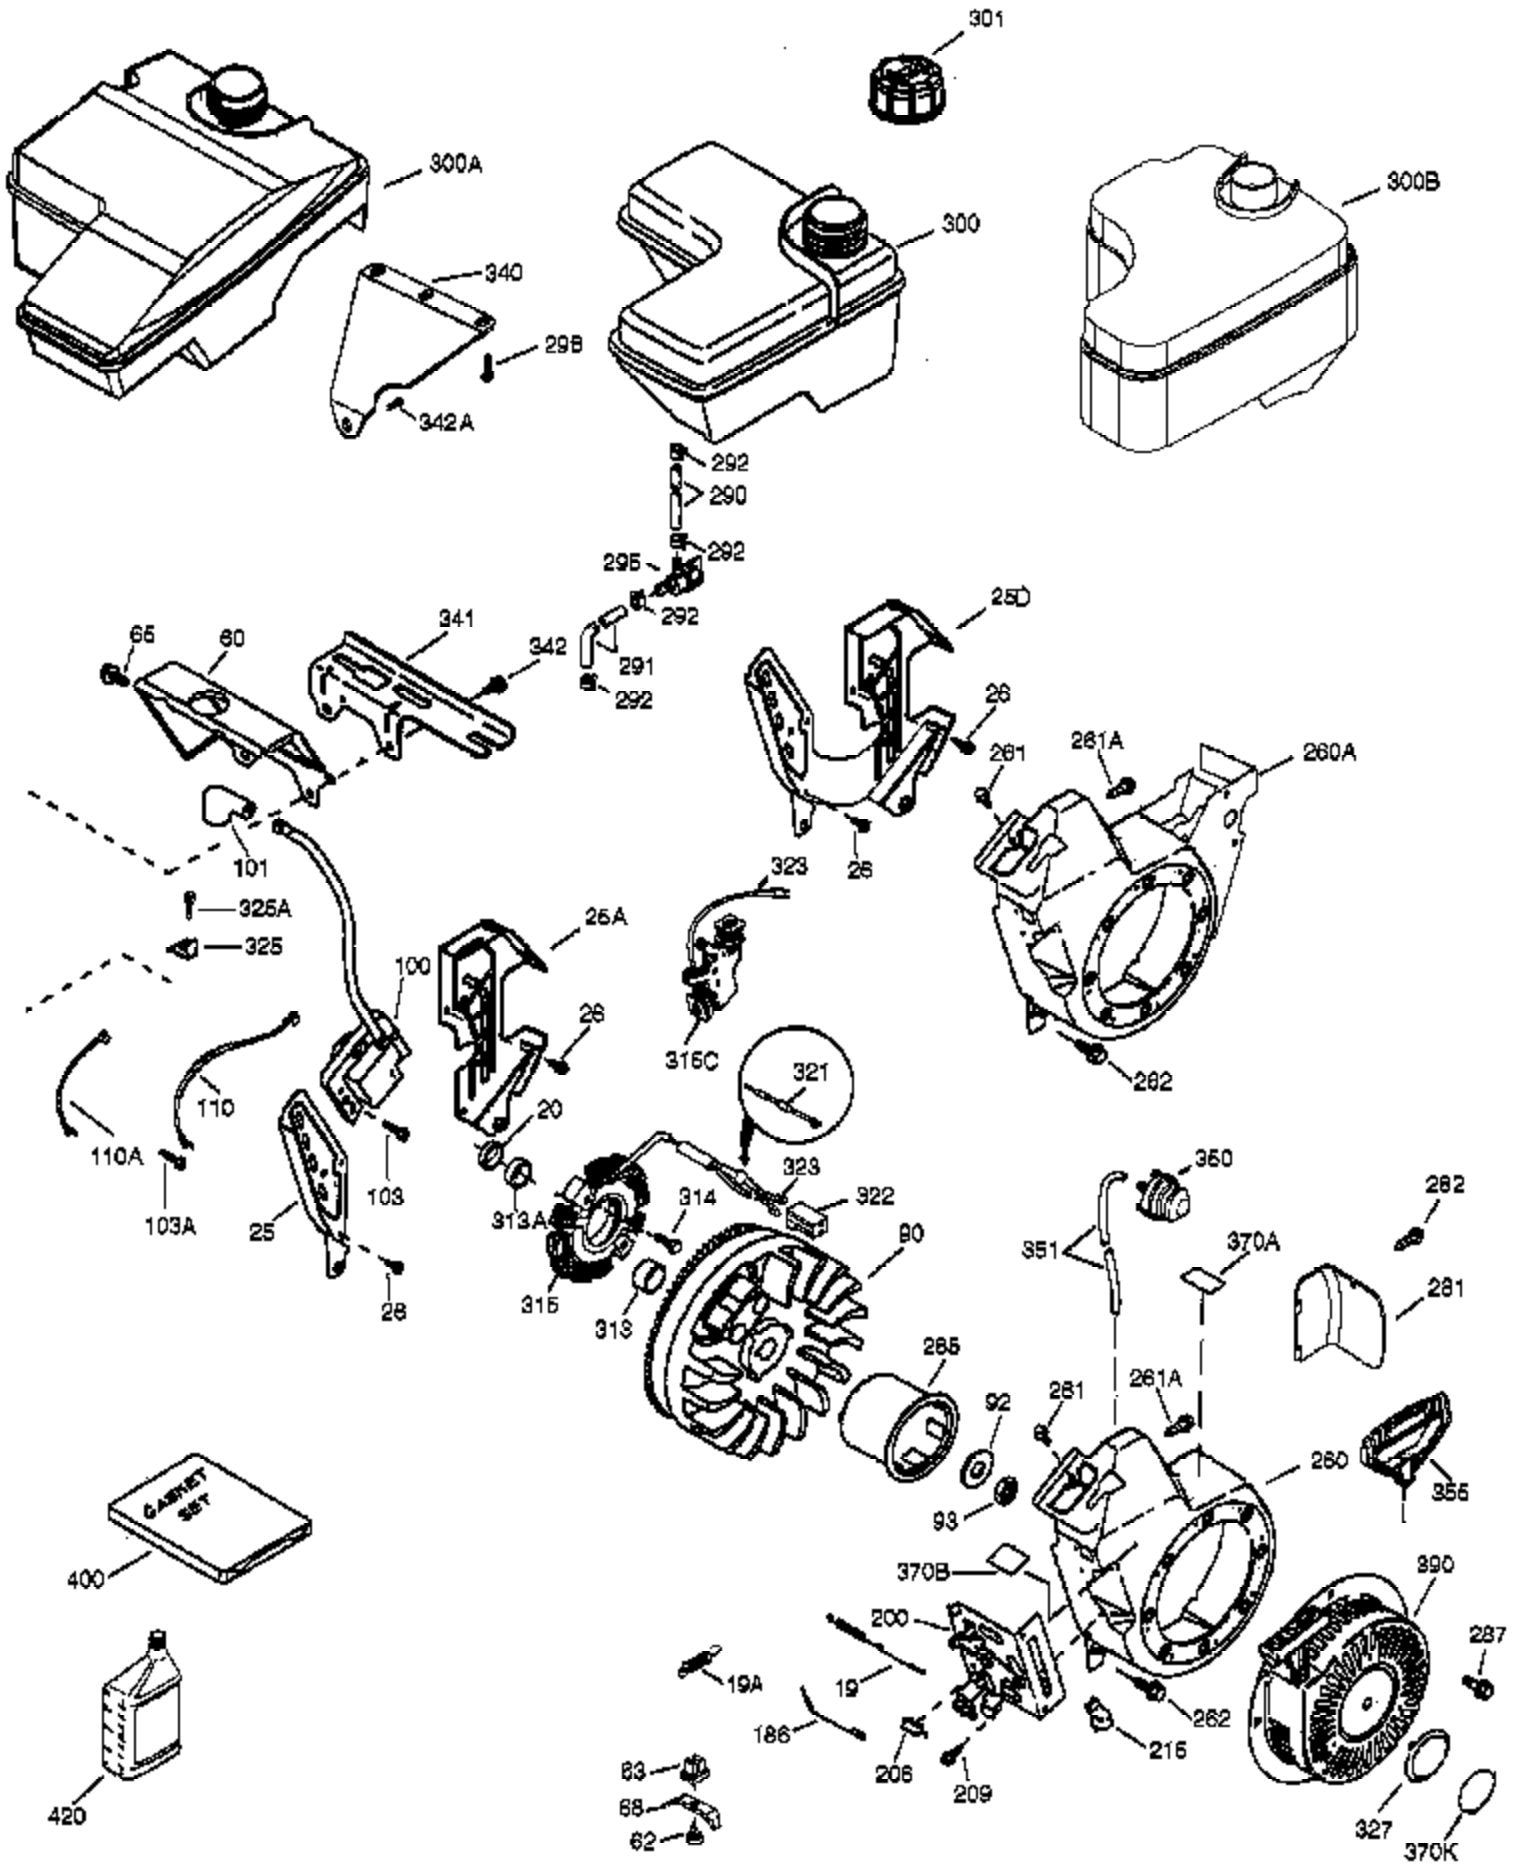

Ref #	Part Number	Qty	Description
19	37111	1	Extension Spring
20	32600	1	Oil Seal
25D	37710	1	Air Baffle (1 pc. electric start)
26	30200	2	Screw, 10-24 x 9/16"
60	36623A	1	Blower Housing Extension
65	30200	1	Screw, 10-24 x 9/16"
90	611216	1	Flywheel
92	650815	1	Belleville Washer
93	650816	1	Flywheel Nut
100	34443C	1	Solid State Ignition
101	610118	1	Spark Plug Cover
103	651007	2	Screw, T-15, 10-24 x 15/16"
110	36230	1	Ground Wire
186	36711	1	Governor Link
200	36824A	1	Control Bracket (Incl. 206)
206	610973	1	Terminal
209	650821	2	Screw, 10-32 x 1/2"
215	32410	1	Control Knob
260	36901	1	Blower Housing
261A	650821	1	Screw, 10-32 x 1/2"
261	651008	1	Screw, 1/4-20 x 31/64"
262	651008	2	Screw, 1/4-20 x 31/64"
281	36907	1	Starter Cover
282	651035	1	Screw, 6-32 x 25/64"
285	35985B	1	Starter Cup
287	651008	4	Screw, 1/4-20 x 31/64"
290	30705	1	Fuel Line
291	29774	1	Fuel Line
292	26460	4	Fuel Line Clamp
295	35857	1	Fuel Shut-Off Valve (Incl. 292)
300B	37048	1	Fuel Tank (Incl. 292 & 301)
301	36246	1	Fuel Cap
313	34080	1	Spacer
341	36644A	1	Fuel Tank Bracket (Lower)
342	651085	2	Screw, 1/4-20 x 19/32"
342B	651086	2	Rubber Washer
350	570682A	1	Primer Assembly
351	32180C	1	Primer Line
355	590574	1	Starter Handle (Mitten Grip)
370A	36261	1	Lubrication Decal
370K	36695	1	Starter Decal
370B	36899	1	Control Decal
390	590749	1	Rewind Starter (NOTE: This engine could have been built with 590733 starter.)
400	36720	1	* Gasket Set (Incl. items marked PK in notes)
420	730226A		SAE 5W30 4-Cycle Engine Oil (Quart)