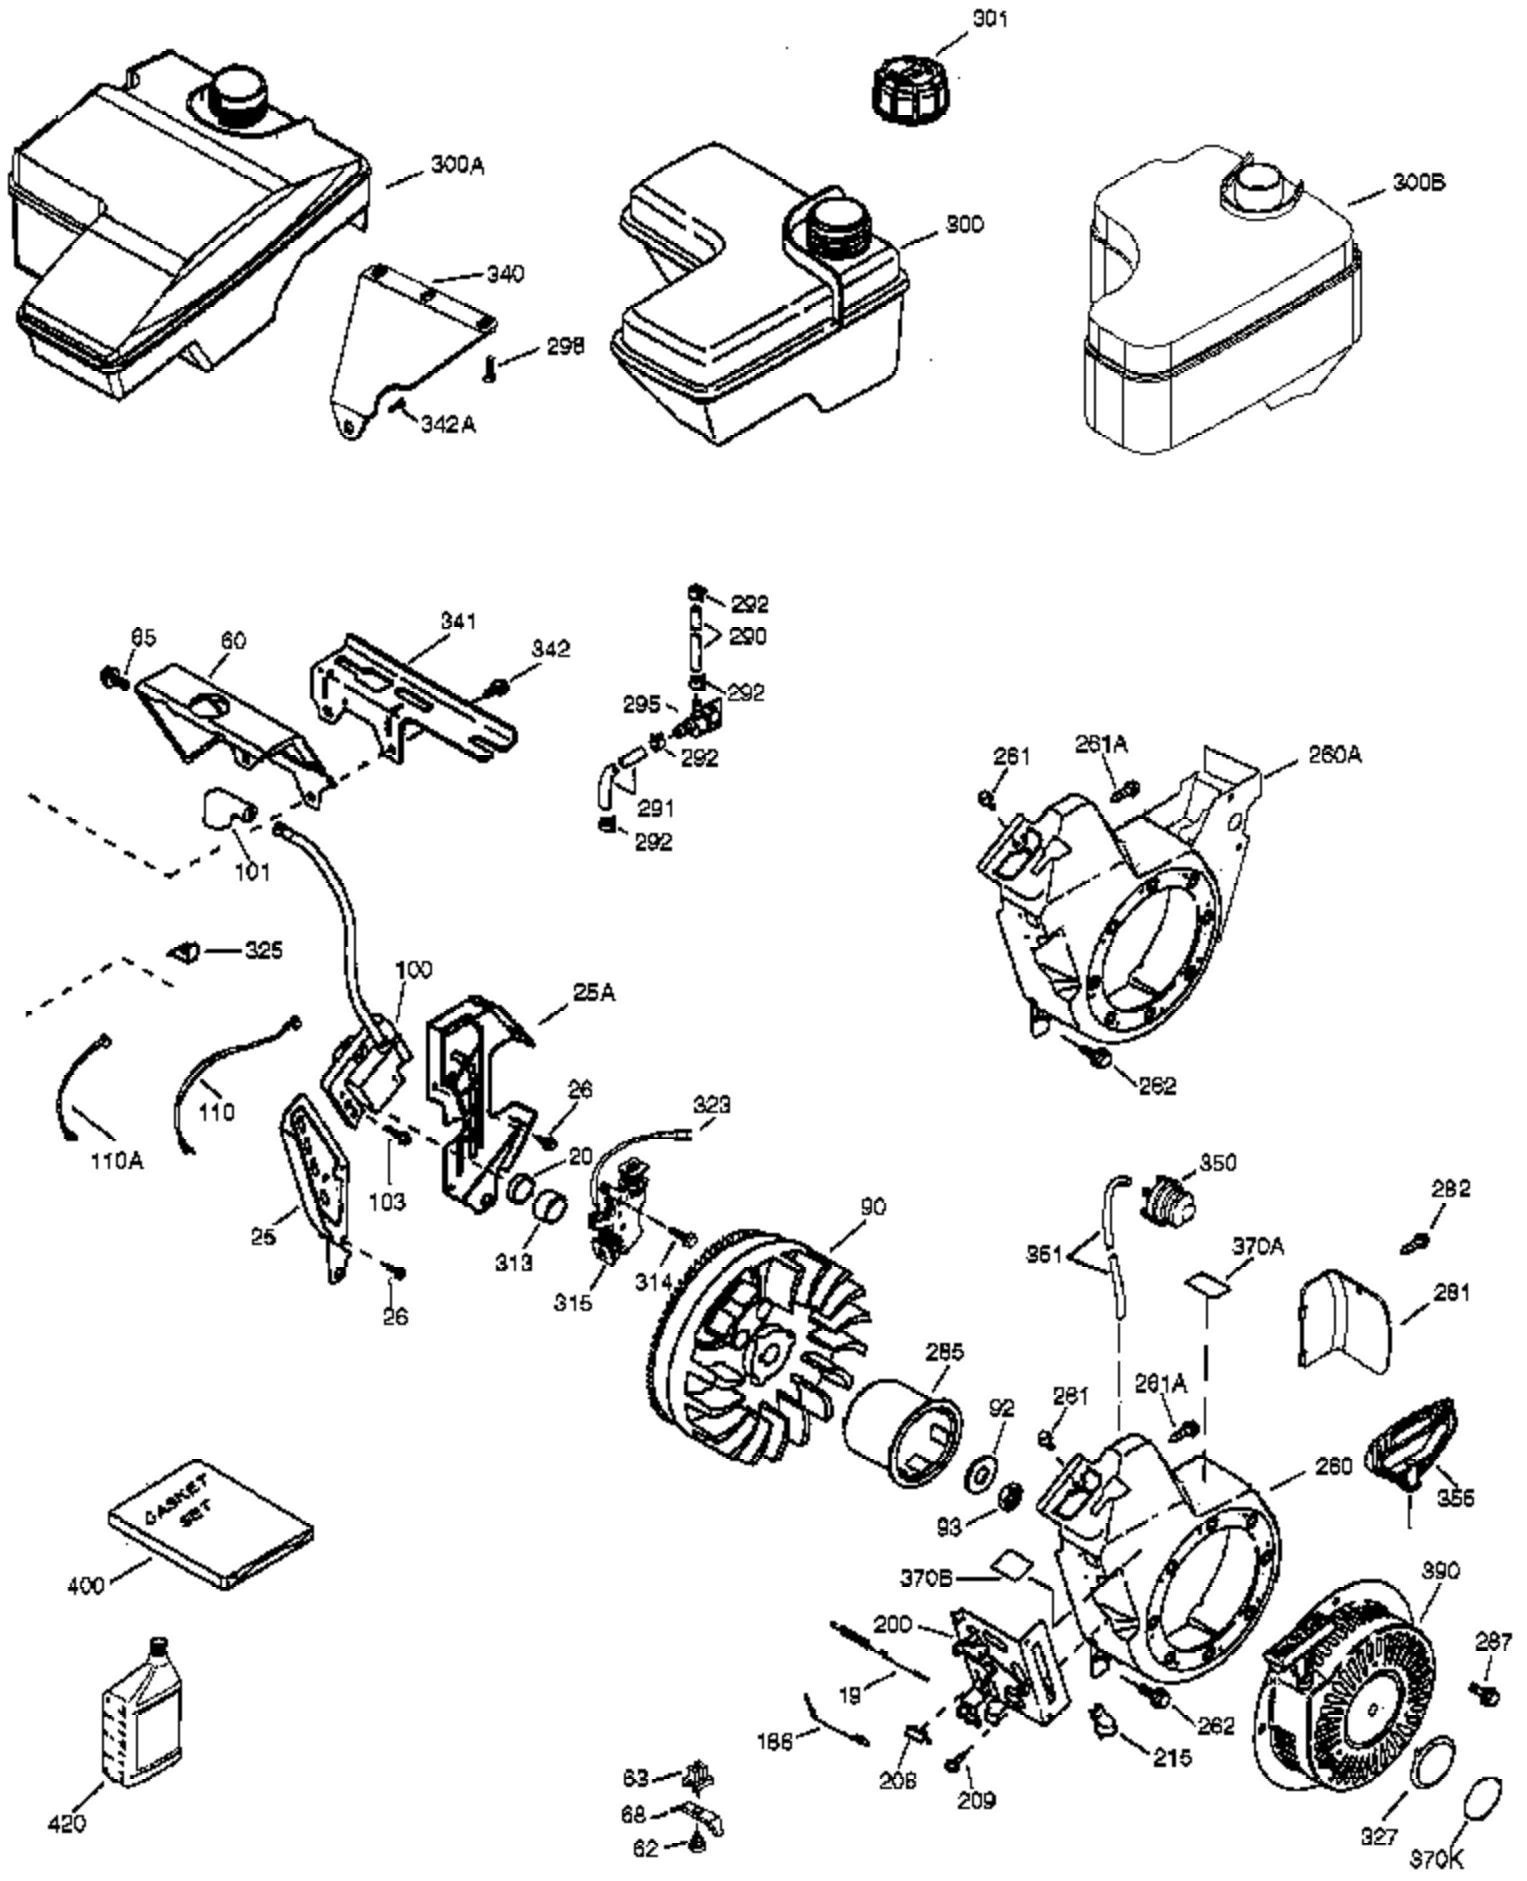

Ref #	Part Number	Qty	Description
19	37111	1	Extension Spring
20	32600	1	Oil Seal
25A	36869	1	Air Baffle (Right)
25	36621	1	Air Baffle (Left)
26	30200	1	Screw, 10-24 x 9/16"
60	36623A	1	Blower Housing Extension
62	650760	1	Screw, 8-32 x 3/8"
63	28545	1	Grommet
65	30200	1	Screw, 10-24 x 9/16"
72	27642	1	Oil Drain Plug
90	611216	1	Flywheel
92	650815	1	Belleville Washer
93	650816	1	Flywheel Nut
100	34443B	1	Solid State Ignition
101	610118	1	Spark Plug Cover
103	651007	2	Screw, Torx T-15, 10-24 x 15/16"
110A	36870	1	Ground Wire
110	36230	1	Ground Wire
186	36711	1	Governor Link
200	36824A	1	Control Bracket (Incl. 206)
206	610973	1	Terminal
209	650821	2	Screw, 10-32 x 1/2"
215	32410	1	Control Knob
260	36901	1	Blower Housing
261	651008	1	Screw, 1/4-20 x 31/64"
261A	650821	1	Screw, 10-32 x 1/2"
262	651008	2	Screw, 1/4-20 x 31/64"
281	36907	1	Starter Bubble Cover
282	651035	1	Screw, 6-32 x 25/64"
285	35985B	1	Starter Cup
287	651008	4	Screw, 1/4-20 x 31/64"
290	30705	1	Fuel Line
291	29774	1	Fuel Line
292	26460	4	Fuel Line Clamp
295	35857	1	Fuel Shut-Off Valve
300	37048	1	Fuel Tank (Incl. 292 & 301)
301	36754	1	Fuel Cap
313	34080	1	Spacer
325	29443	1	Wire Clip
338A	28942	1	Screw, 10-32 x 3/8"
341	36644	1	Fuel Tank Bracket (Lower)
342	651010	2	Screw, 1/4-20 x 7/8"
350	570682A	1	Primer Assembly
351	32180C	1	Primer Line
355	590574	1	Starter Handle (Mitten Grip)
370K	36695	1	Starter Decal
370B	36899	1	Control Decal
370A	36261	1	Identification Decal
390	590749	1	Rewind Starter (NOTE: This engine could have been built with 590733 starter.)
400	36720	1	* Gasket Set (Incl. items marked PK in notes)
420	730226A		SAE 5W30 4-Cycle Engine Oil (Quart)